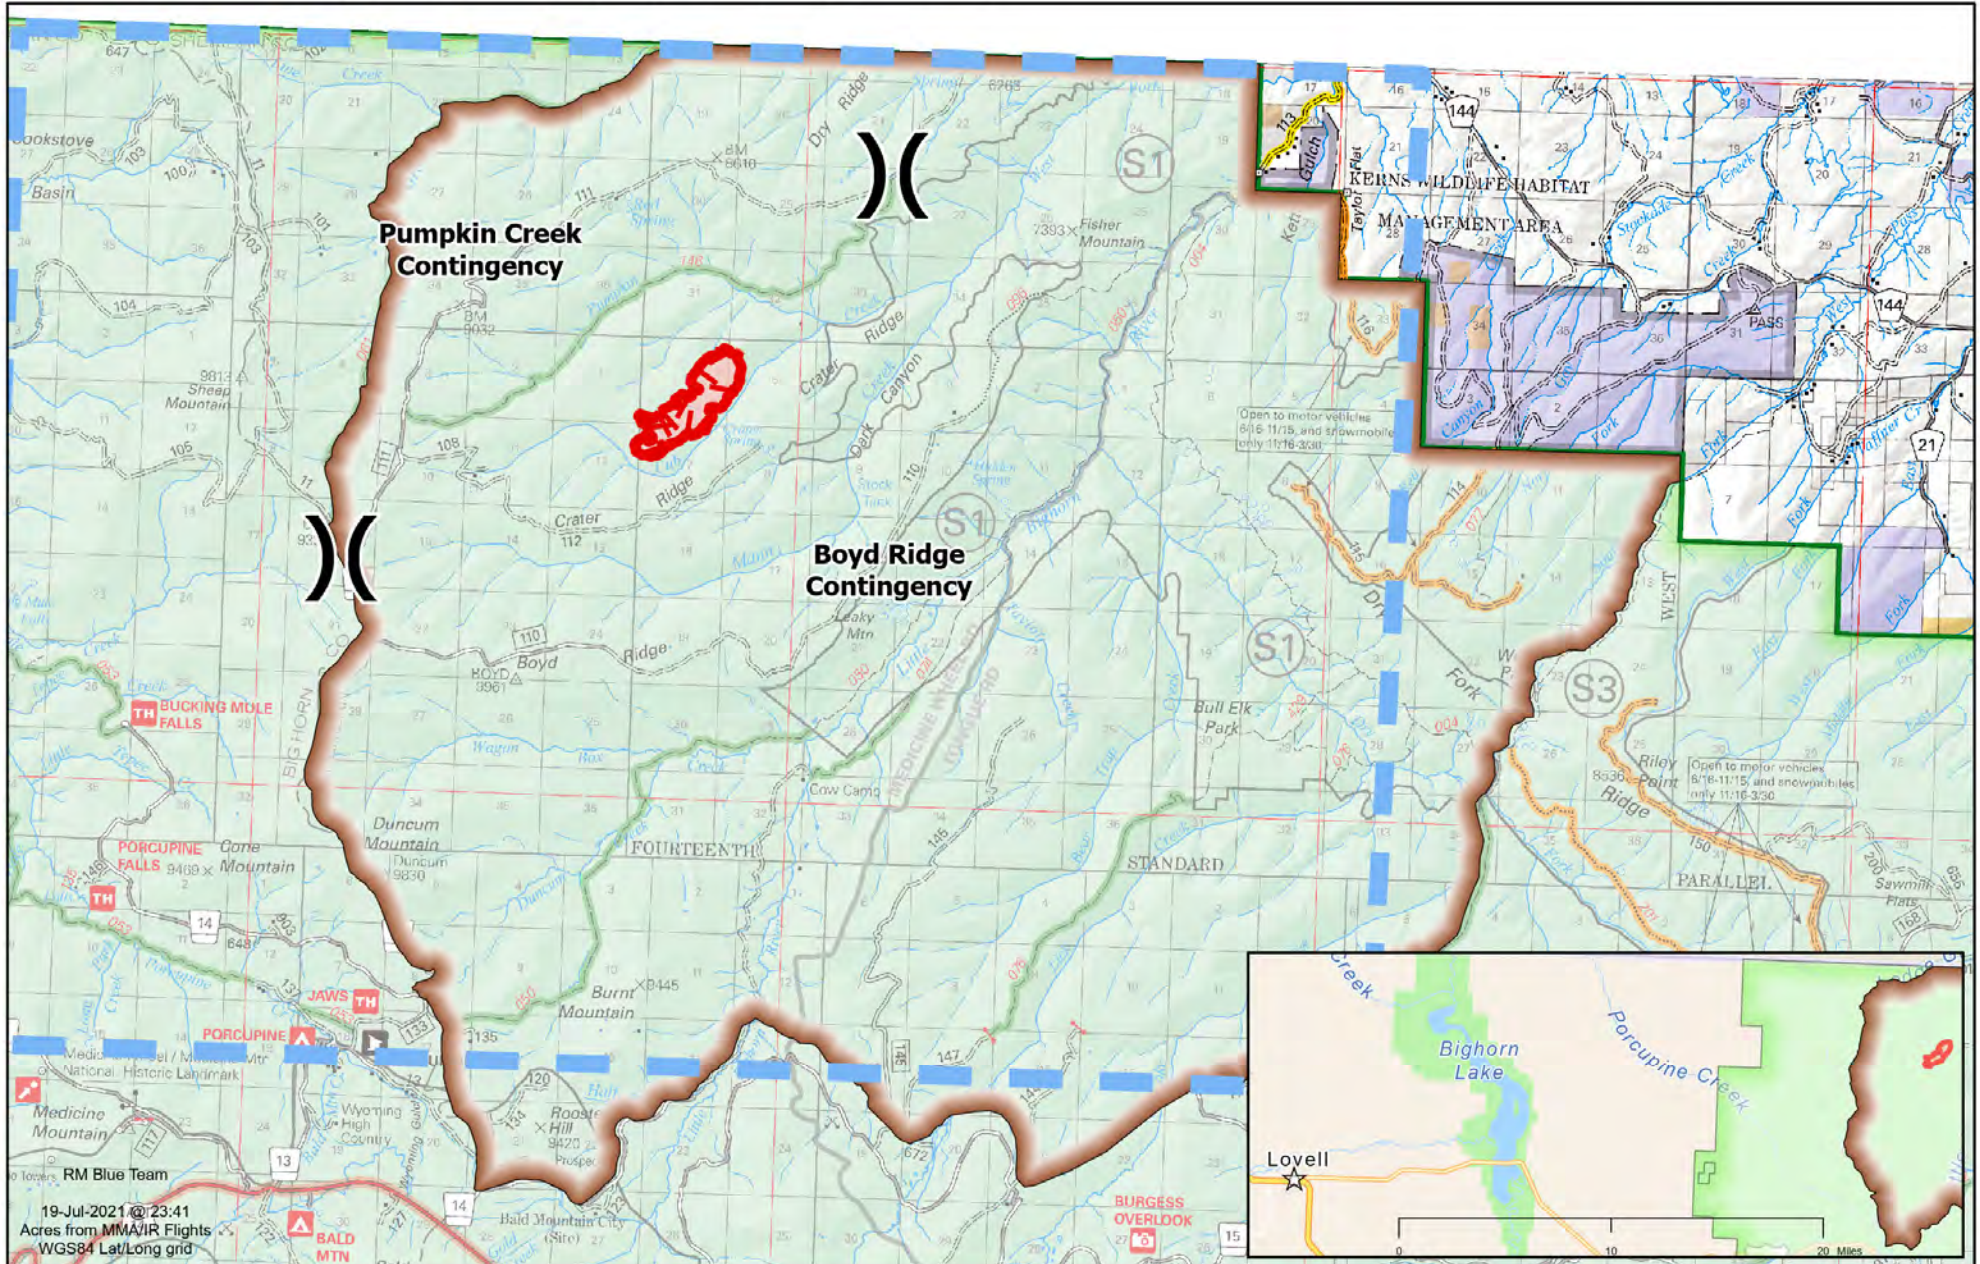

Public Information

Crater Ridge
WY-BHF-000280
7/20/2021

Event Point

Assignment Breaks

Division Break

Event Line

Air Ops

Temporary Flight Restriction

Fire Perimeter

Fire Edge

Event Polygon

Polygon Type

Wildfire Daily Fire Perimeter

Forest Service Ownership

Forest Closure Area

383 ac at 7/19/2021 @ 14:53

19-Jul-2021 @ 23:41
Acres from MMA/IR Flights
WGS84 Lat/Long grid