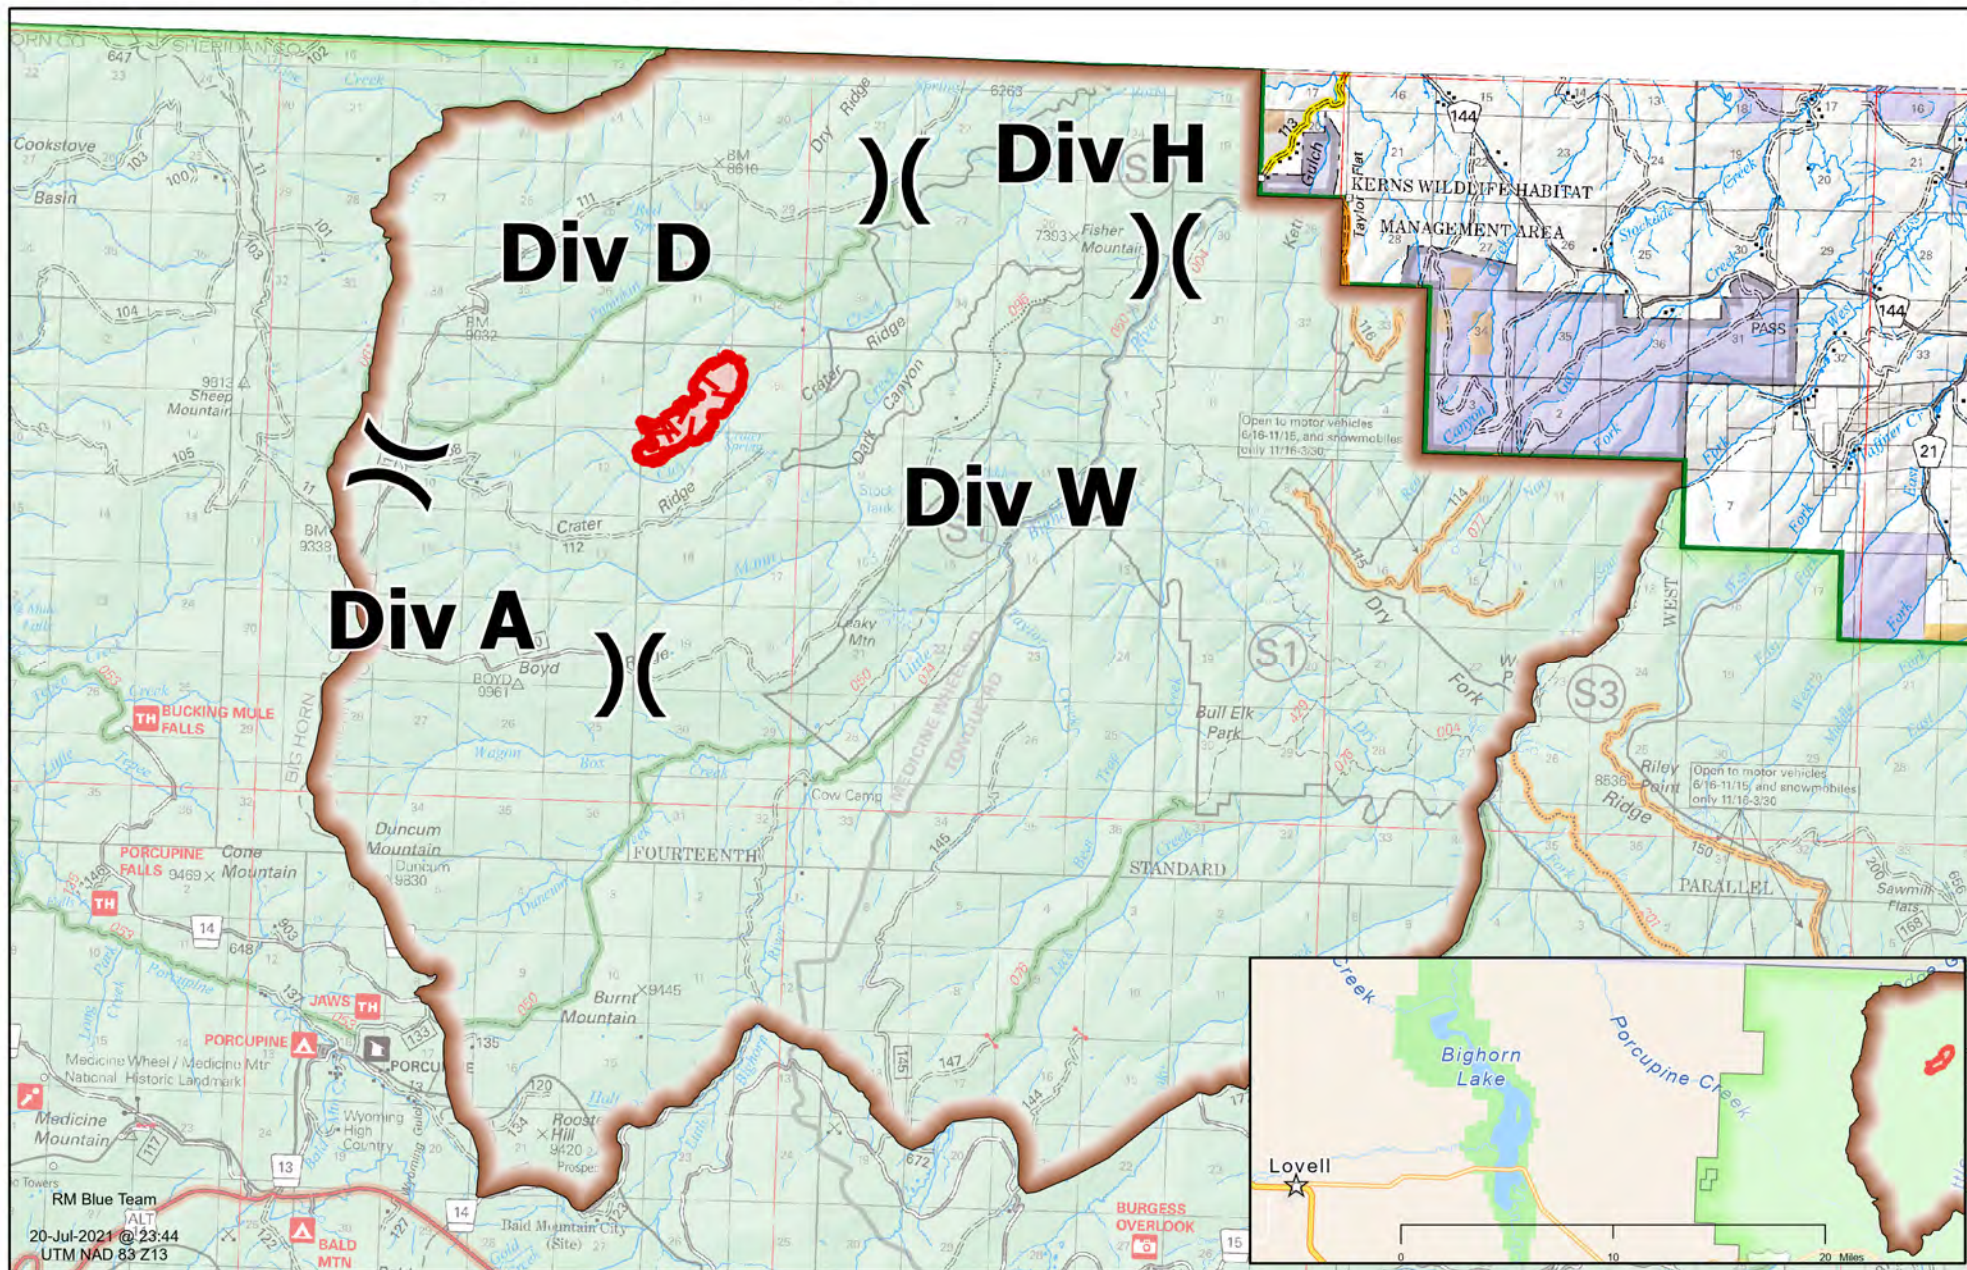

Public Information

Crater Ridge
WY-BHF-000280
7/21/2021
383 Ac. at
7/19/2021 @ 1519
Acres from MMA

20-Jul-2021 @ 23:44
UTM NAD 83 Z13