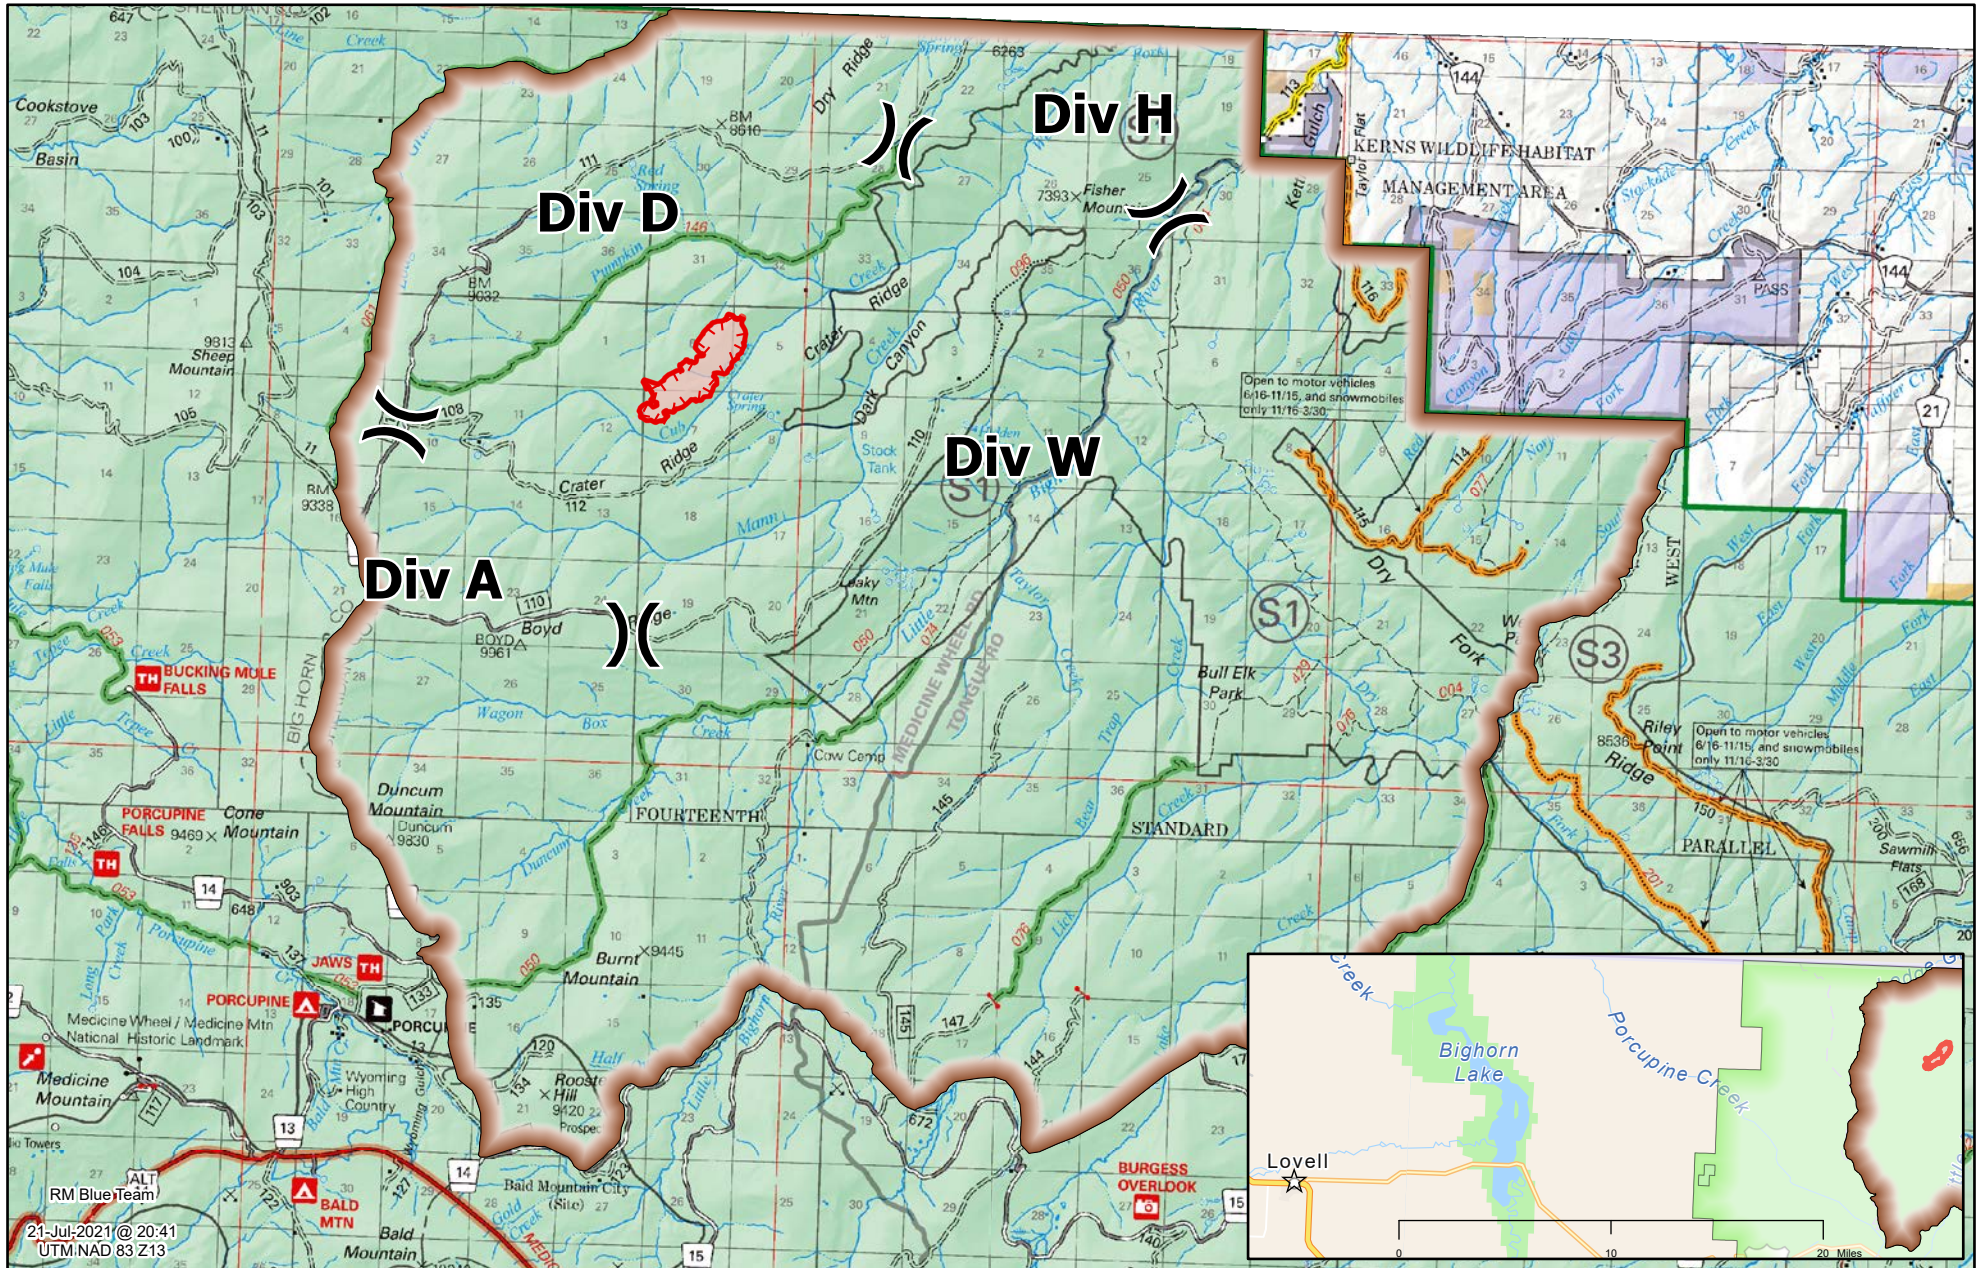

Public Information

Crater Ridge
WY-BHF-000280
7/22/2021
383 Ac. at
7/19/2021 @ 1519
Acres from MMA

Division Break

Fire Edge

Wildfire Daily Fire Perimeter

Forest Closure Area

21-Jul-2021 @ 20:41
UTM NAD 83 Z13