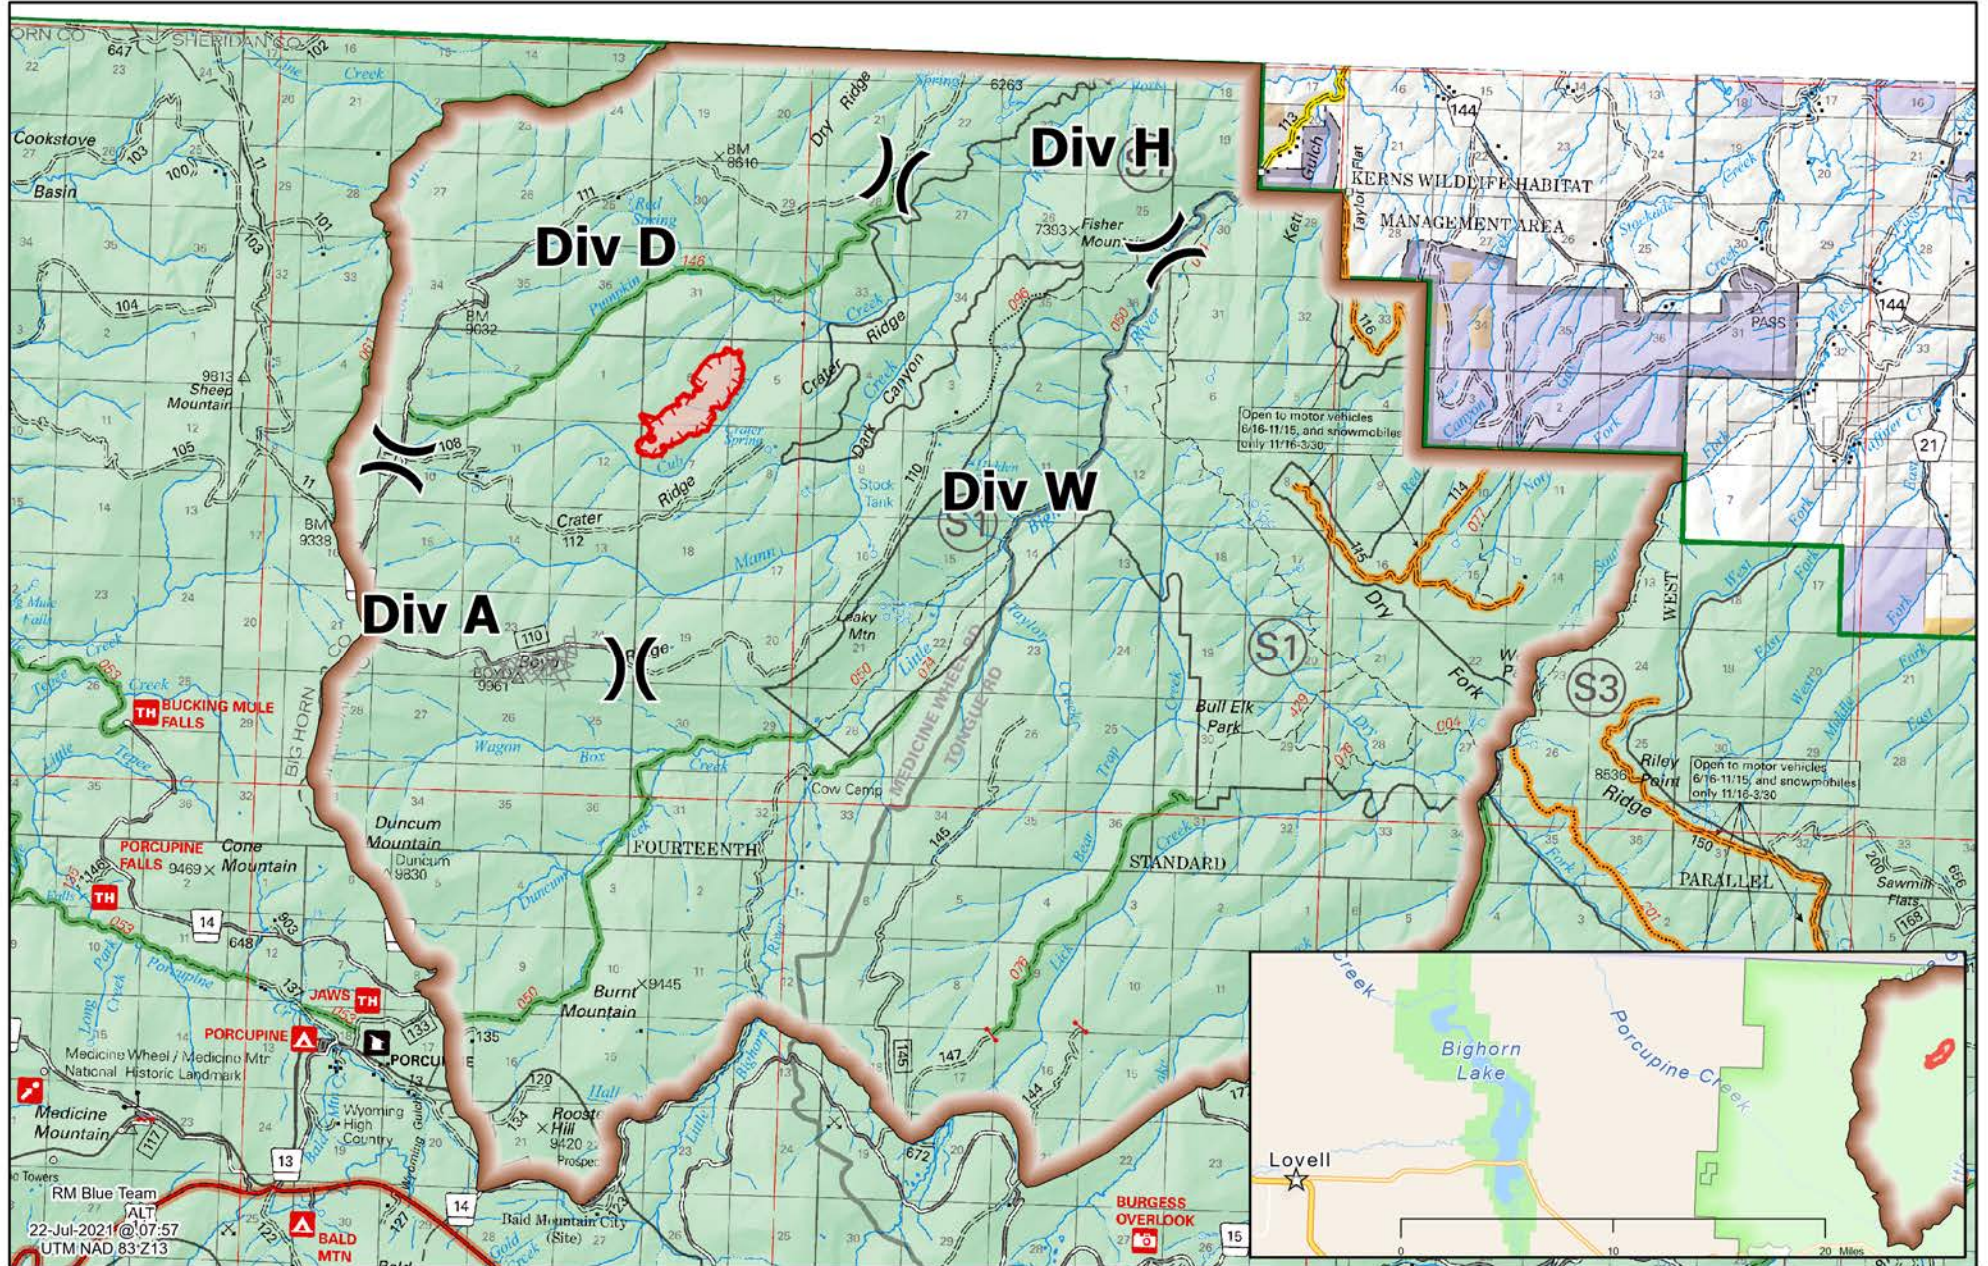

# Public Information

Crater Ridge  
WY-BHF-000280  
7/22/2021  
383 Ac. at  
7/19/2021 @ 1519  
Acres from MMA

Division Break

Planned Dozer Line

Fire Edge

Wildfire Daily Fire Perimeter

Forest Service Ownership

Forest Closure Area

22-Jul-2021 @ 07:57  
UTM NAD 83 Z13