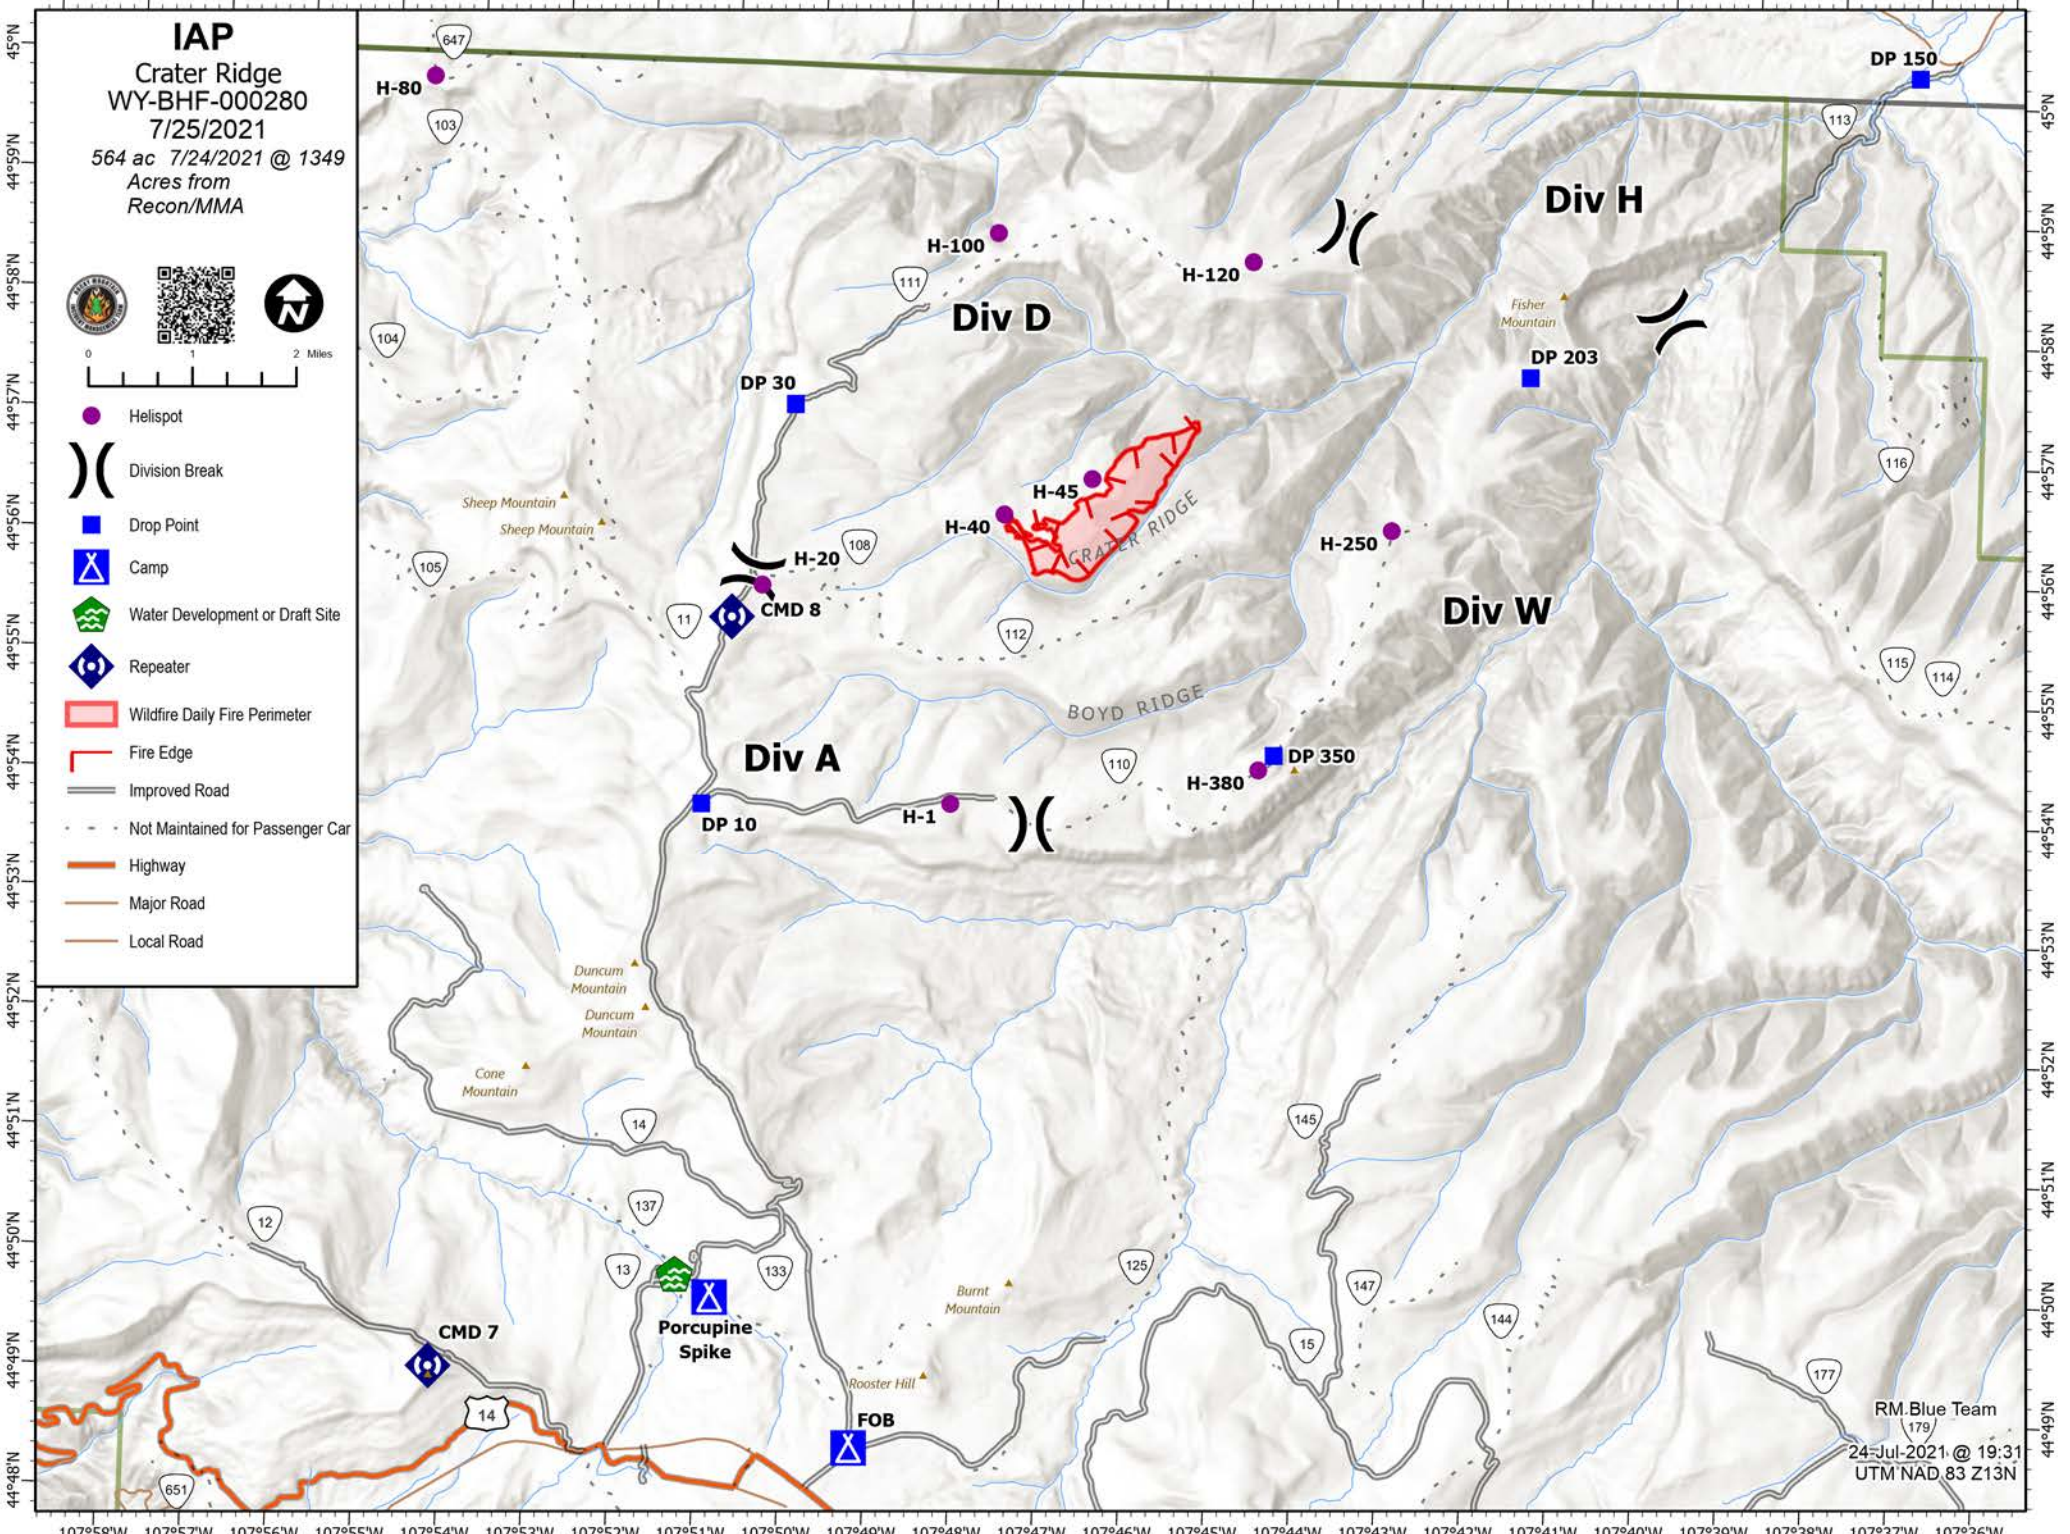

107°59'W 107°58'W 107°57'W 107°56'W 107°55'W 107°54'W 107°53'W 107°52'W 107°51'W 107°50'W 107°49'W 107°48'W 107°47'W 107°46'W 107°45'W 107°44'W 107°43'W 107°42'W 107°41'W 107°40'W 107°39'W 107°38'W 107°37'W 107°36'W

IAP

Crater Ridge
WY-BHF-000280
7/25/2021
564 ac 7/24/2021 @ 1349
Acres from Recon/MMA

- Helispot
-)) Division Break
- Drop Point
- ▲ Camp
- Water Development or Draft Site
- Ⓜ Repeater
- Wildfire Daily Fire Perimeter
- Fire Edge
- Improved Road
- Not Maintained for Passenger Car
- Highway
- Major Road
- Local Road

RM.Blue Team
(179)
24-Jul-2021 @ 19:31
UTM NAD.83 Z13N