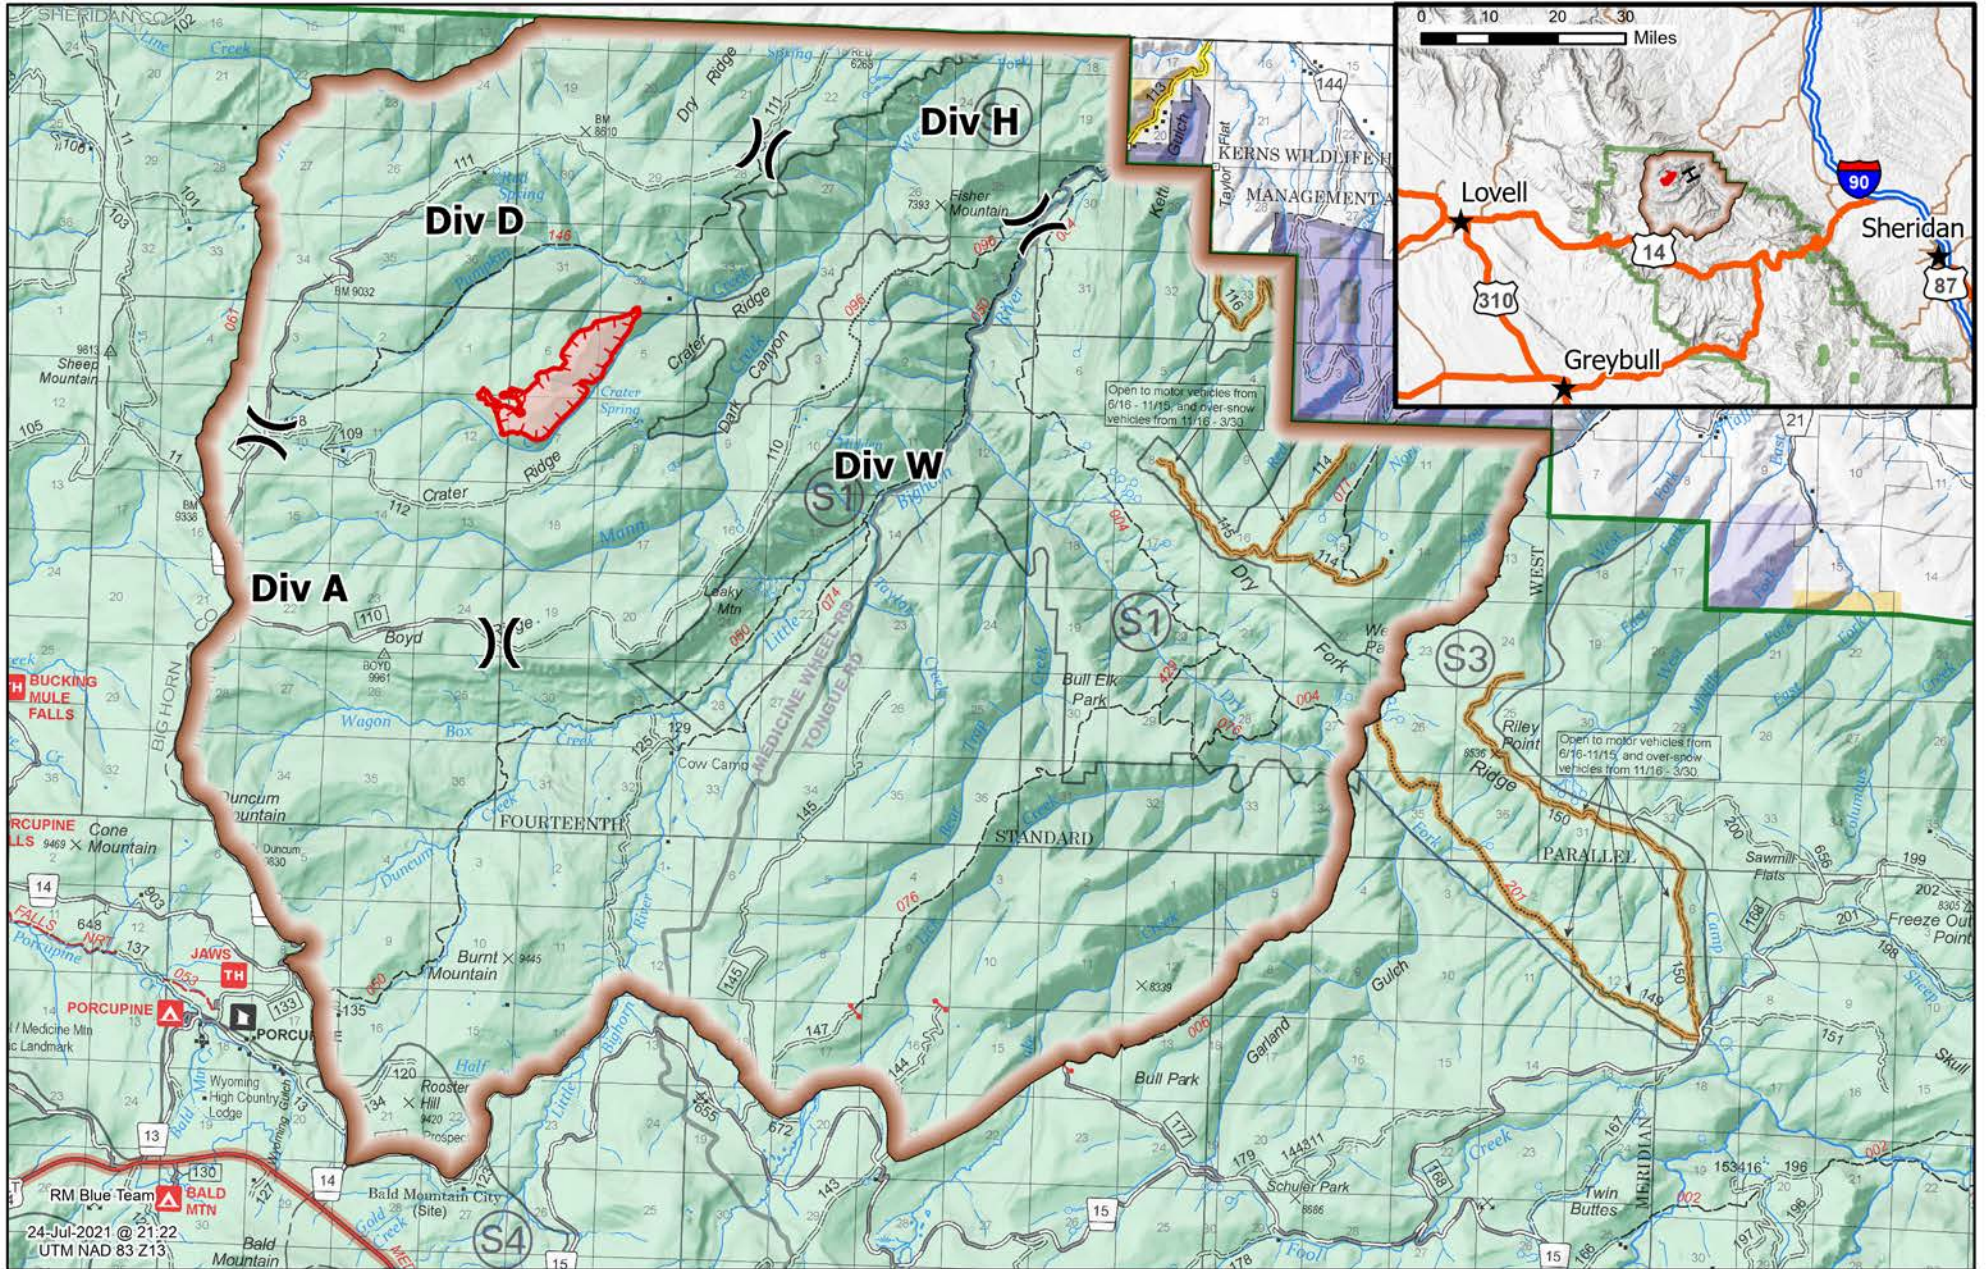

Public Information

Crater Ridge
WY-BHF-000280

7/25/2021

564 acres

7/24/2021 @ 1349

)) Division Break

Fire Edge

Wildfire Daily Fire Perimeter

Forest Service Ownership

Forest Closure Area

24-Jul-2021 @ 21:22
UTM NAD 83 Z13