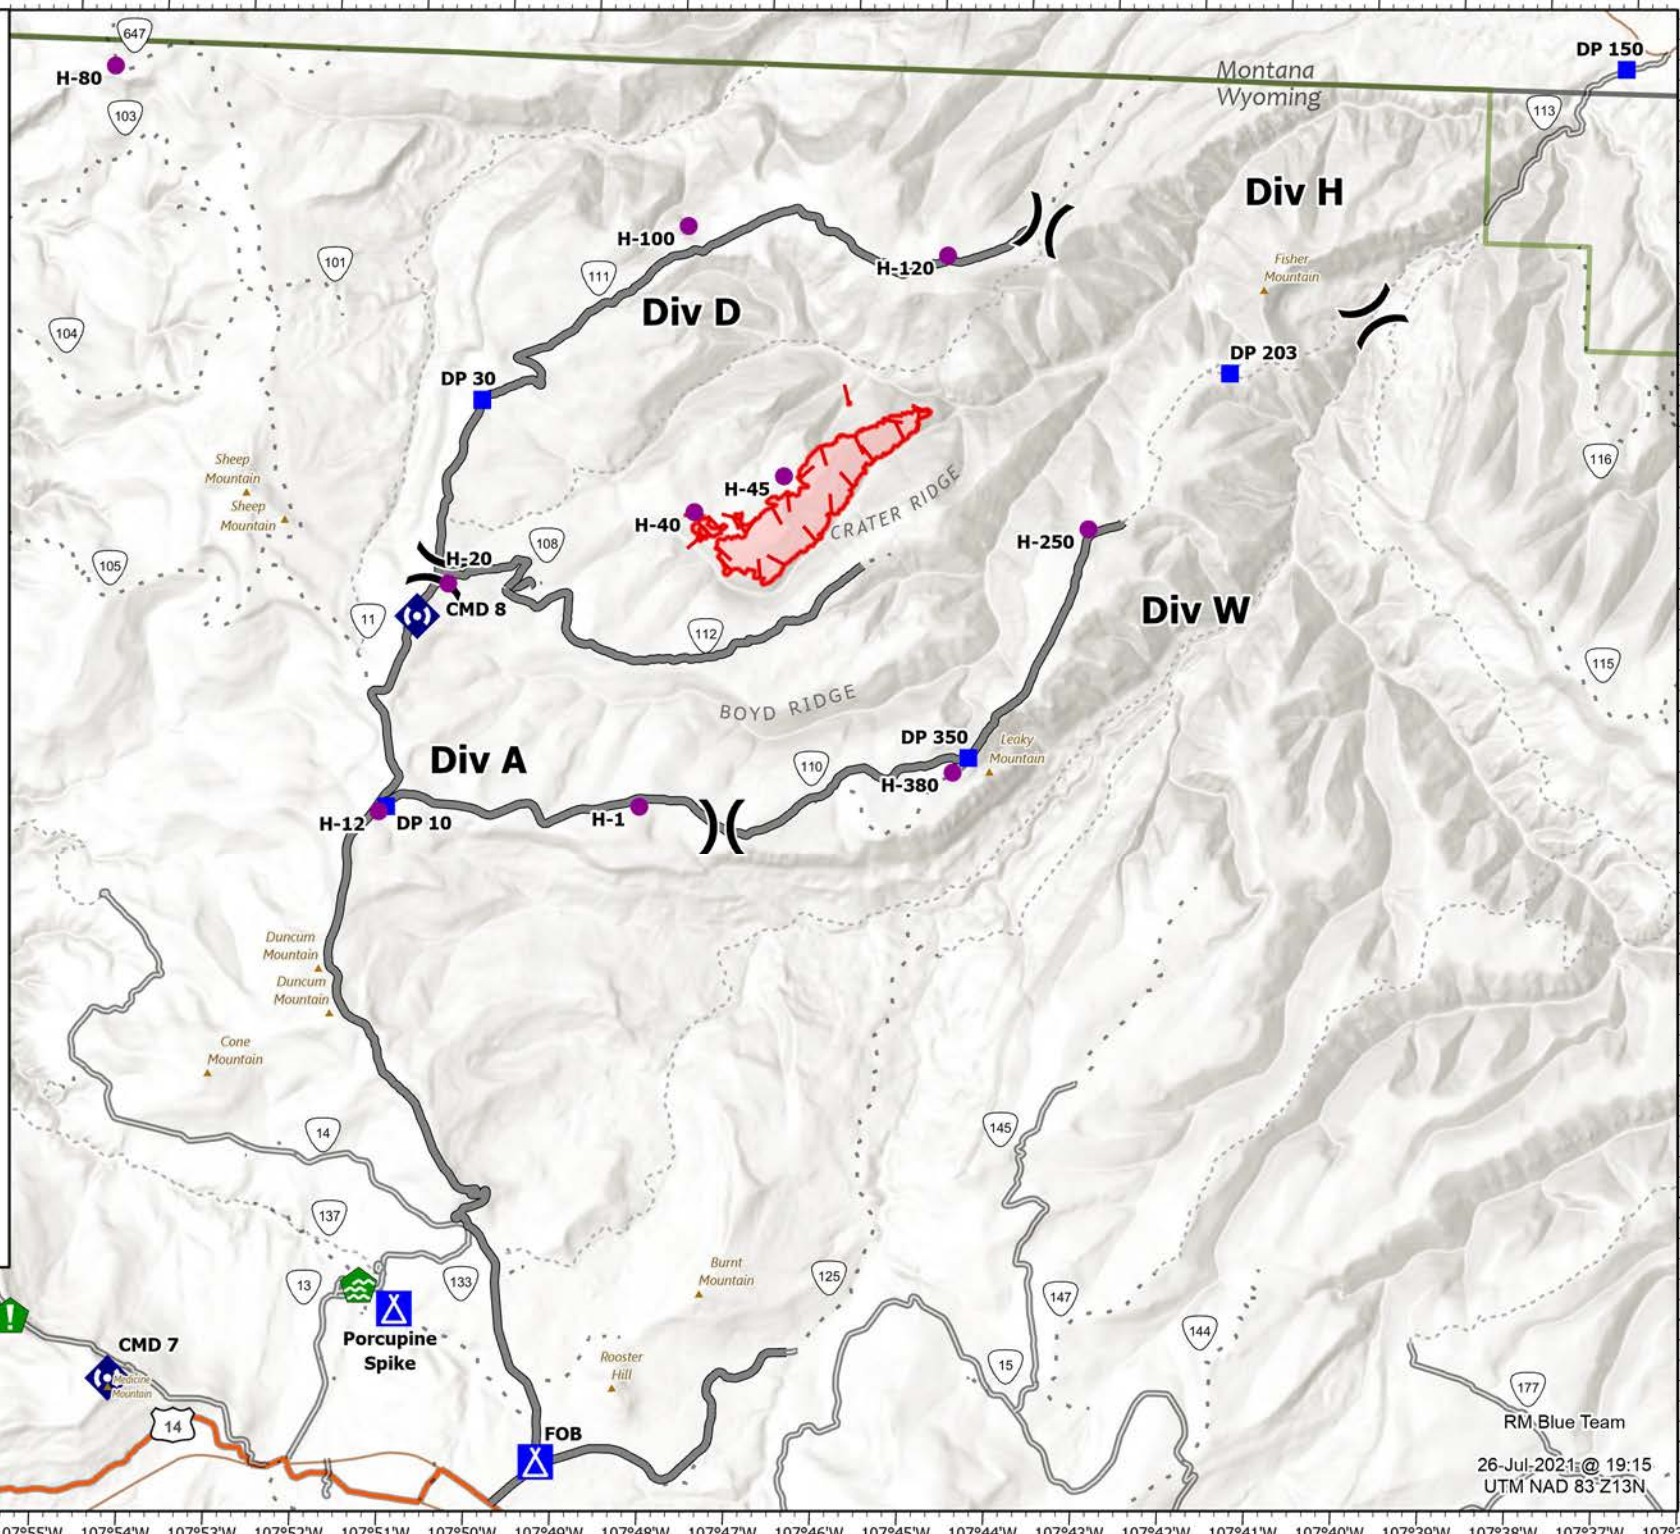

107°59'W 107°58'W 107°57'W 107°56'W 107°55'W 107°54'W 107°53'W 107°52'W 107°51'W 107°50'W 107°49'W 107°48'W 107°47'W 107°46'W 107°45'W 107°44'W 107°43'W 107°42'W 107°41'W 107°40'W 107°39'W 107°38'W 107°37'W

IAP
 Crater Ridge
 WY-BHF-000280
 7/27/2021
 641 ac 7/26/2021 @ 1336
 Acres from MMA

0 1 2 Miles

- Helispot
-)) Division Break
- Drop Point
- ⊗ Camp
- ⊗ Water Development or Draft Site
- ⊗ Resource Location
- ⊗ Repeater
- ▭ Wildfire Daily Fire Perimeter
- Access or Improved Road
- ▭ Fire Edge
- - - Trail
- Gravel Road, Suitable for Passenger Car
- - - Not Maintained for Passenger Car
- Highway
- Major Road
- Local Road

ICP ←

RM, Blue Team
 26-Jul-2021 @ 19:15
 UTM NAD 83 Z13N