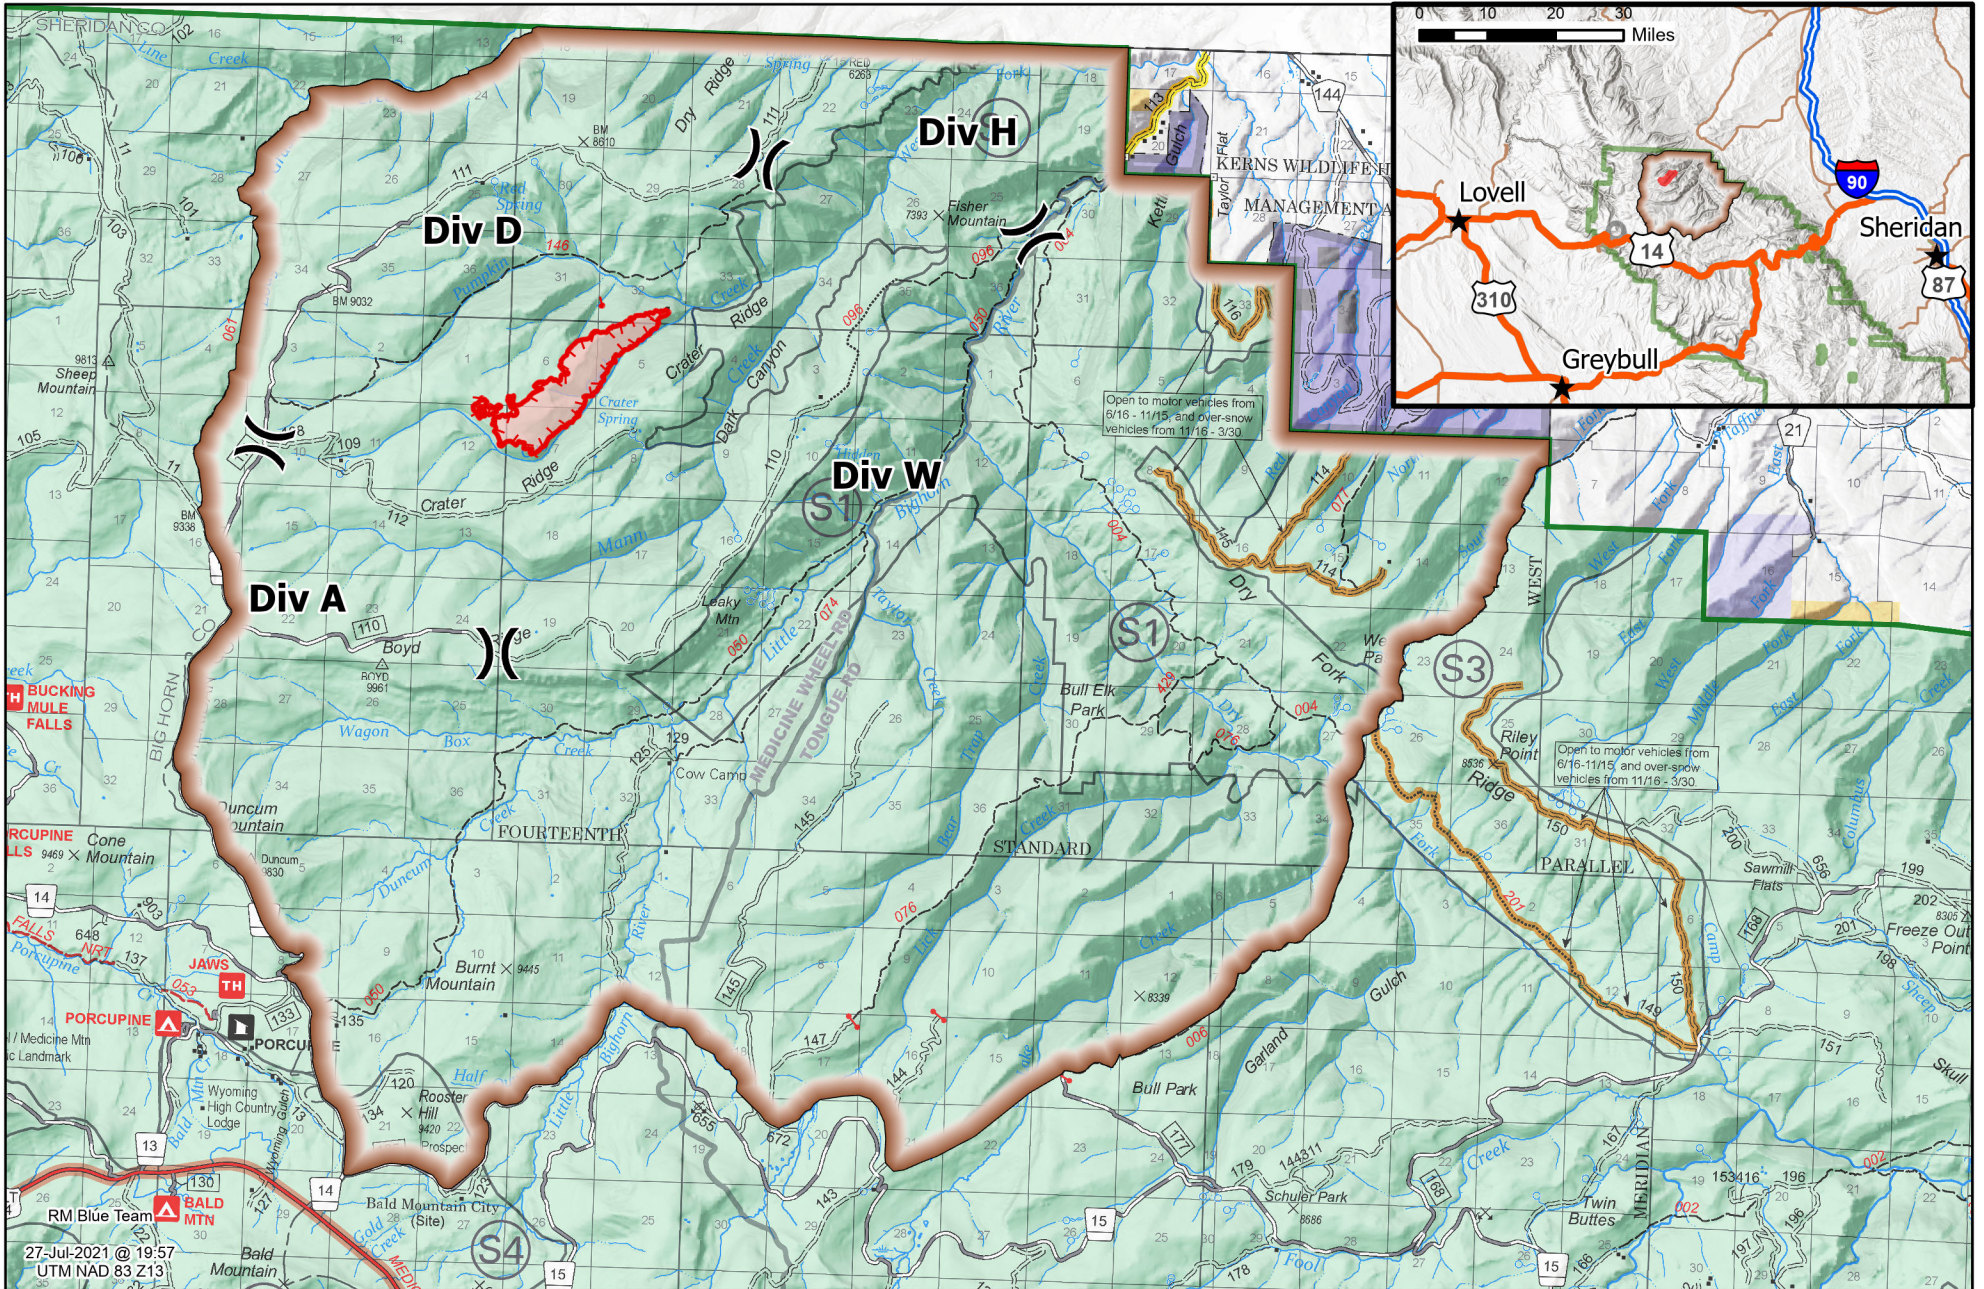

Public Information

Crater Ridge

WY-BHF-000280

7/28/2021

641 acres 7/26/2021 @ 1336

Acres from MMA

Division Break

Fire Edge

Wildfire Daily Fire Perimeter

Forest Service Ownership

Forest Closure Area

27-Jul-2021 @ 19:57
UTM NAD 83 Z13