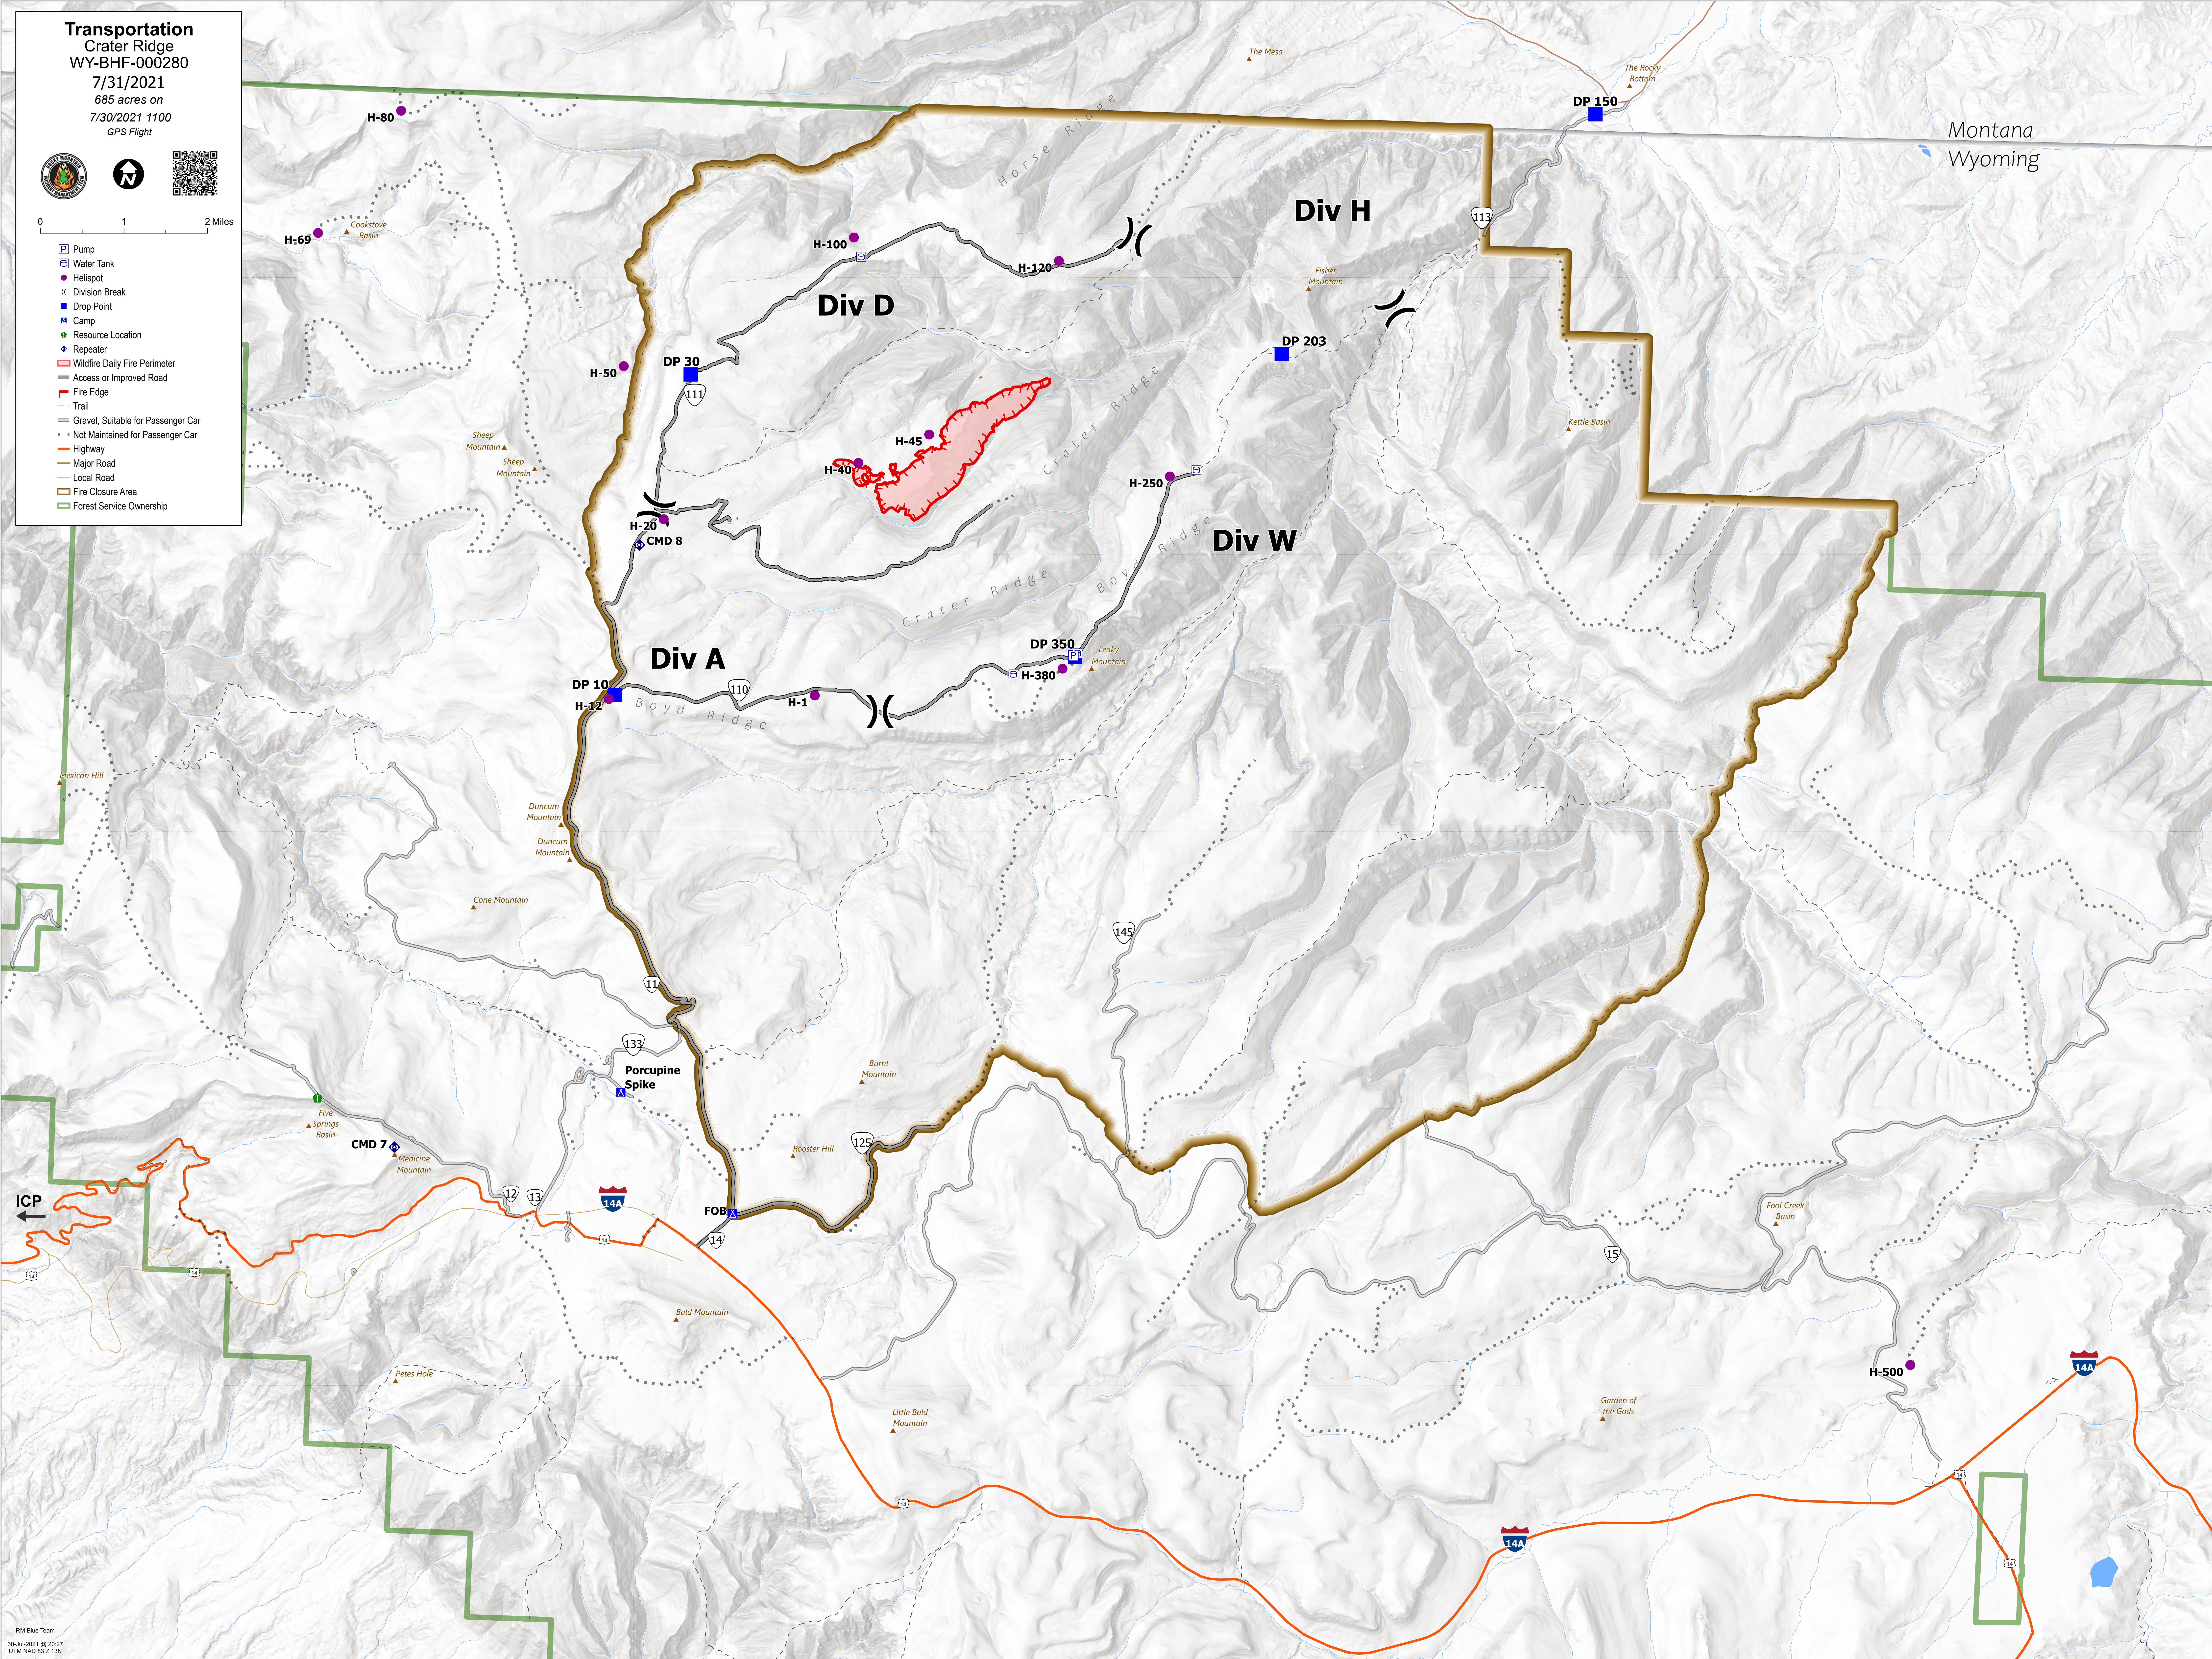

Transportation
Crater Ridge
WY-BHF-000280
7/31/2021
685 acres on
7/30/2021 1100
GPS Flight

0 1 2 Miles

- Pump
- Water Tank
- Helispot
- Division Break
- Drop Point
- Camp
- Resource Location
- Repeater
- Wildfire Daily Fire Perimeter
- Access or Improved Road
- Fire Edge
- Trail
- Gravel, Suitable for Passenger Car
- Not Maintained for Passenger Car
- Highway
- Major Road
- Local Road
- Fire Closure Area
- Forest Service Ownership

Montana
Wyoming