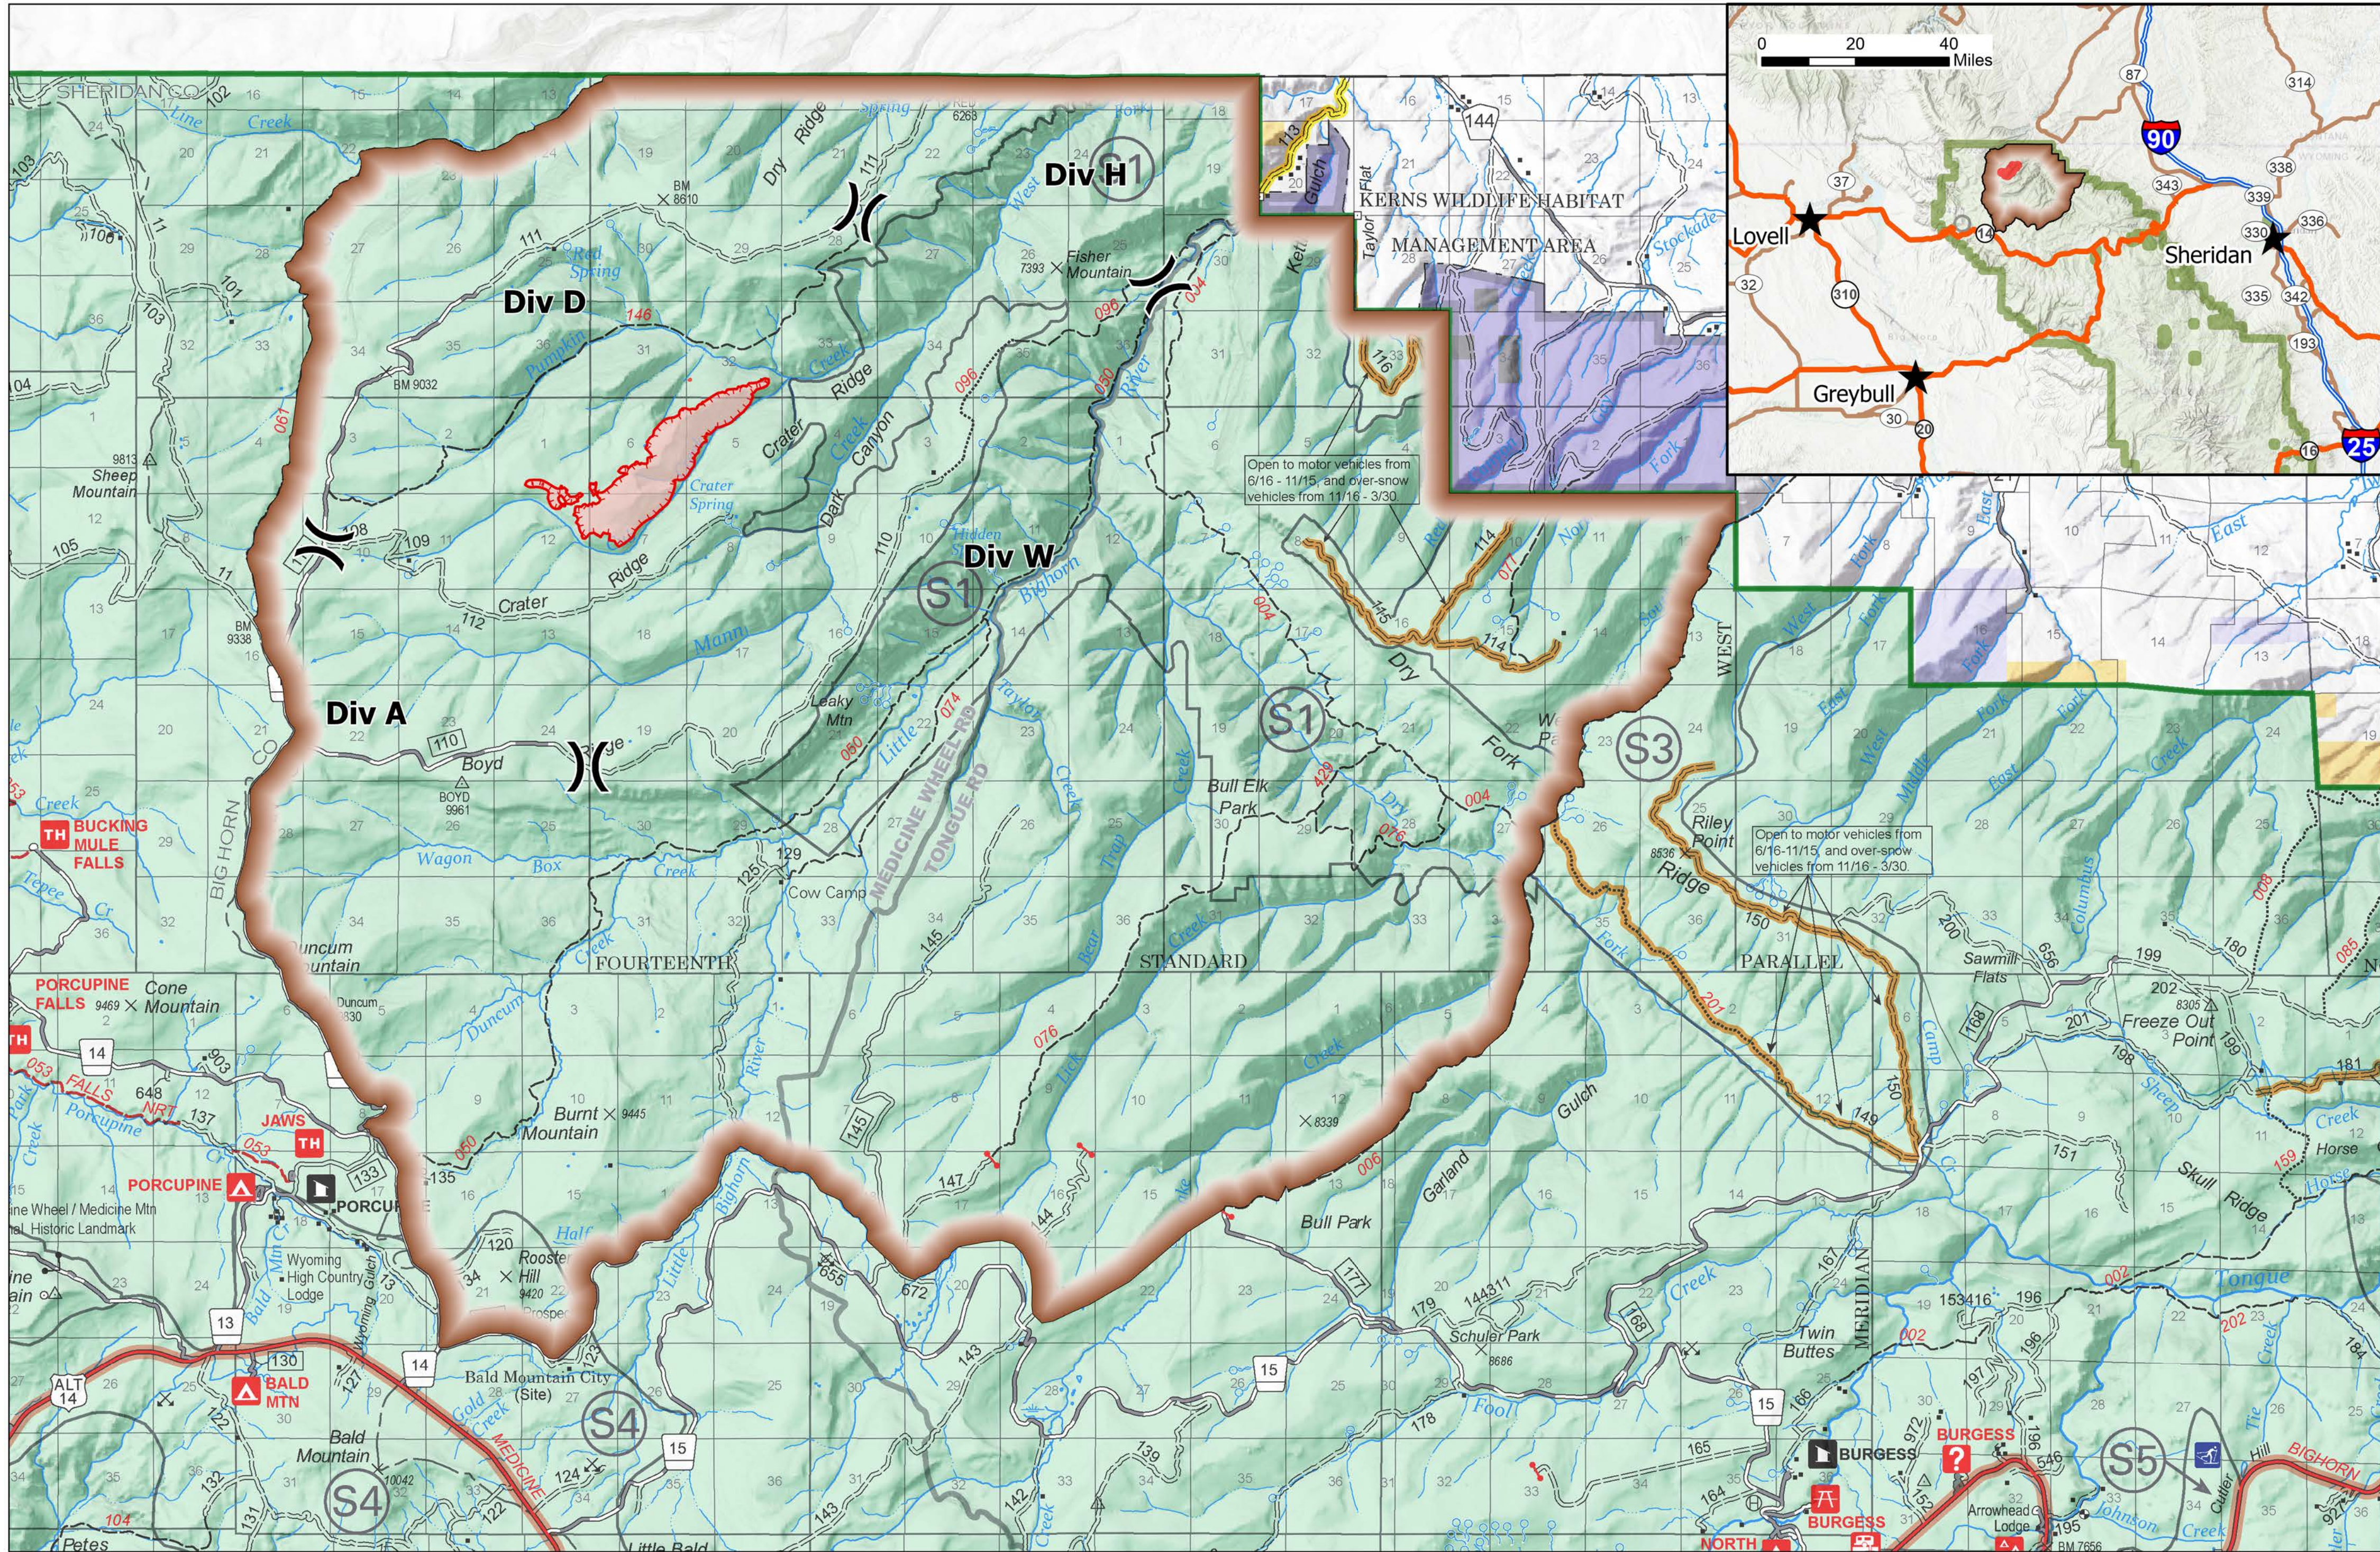

# Public Information

Crater Ridge

WY-BHF-000280

8/1/2021

685 acres 7/30/2021 1100

GPS Flight

Division Break  
Fire Edge

Wildfire Daily Fire Perimeter  
Forest Closure Area  
Forest Service Ownership

Open to motor vehicles from 6/16 - 11/15, and over-snow vehicles from 11/16 - 3/30

Open to motor vehicles from 6/16-11/15, and over-snow vehicles from 11/16 - 3/30