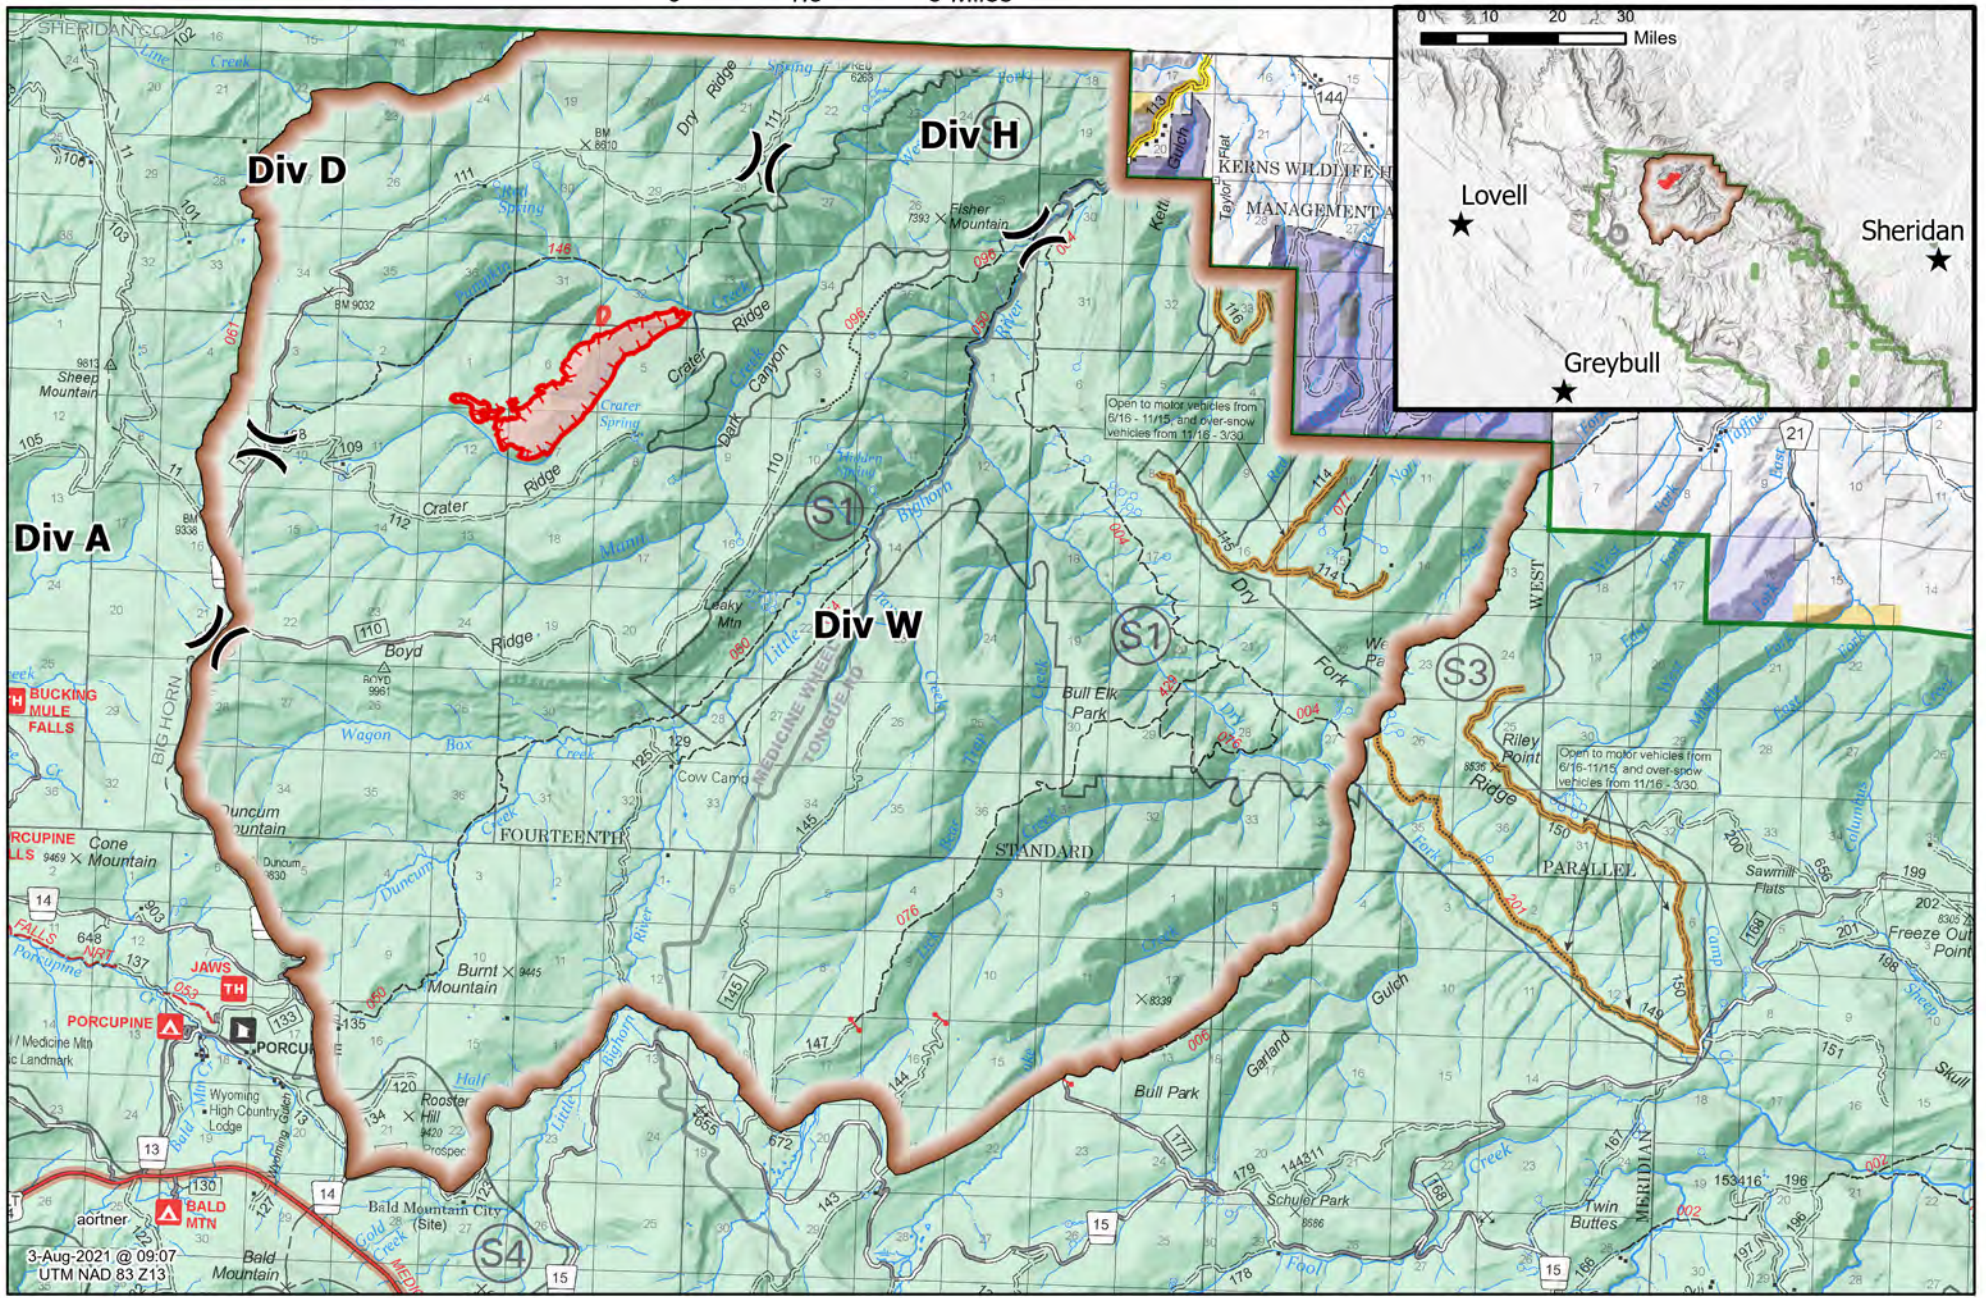

Public Information 1

Crater Ridge
WY-BHF-000280

8/3/2021

758 acres 8/2/2021 1230

MMA

- Division Break
- Fire Edge
- Wildfire Daily Fire Perimeter

- Forest Service Ownership
- Forest Closure Area

3-Aug-2021 @ 09:07
UTM NAD 83 Z13