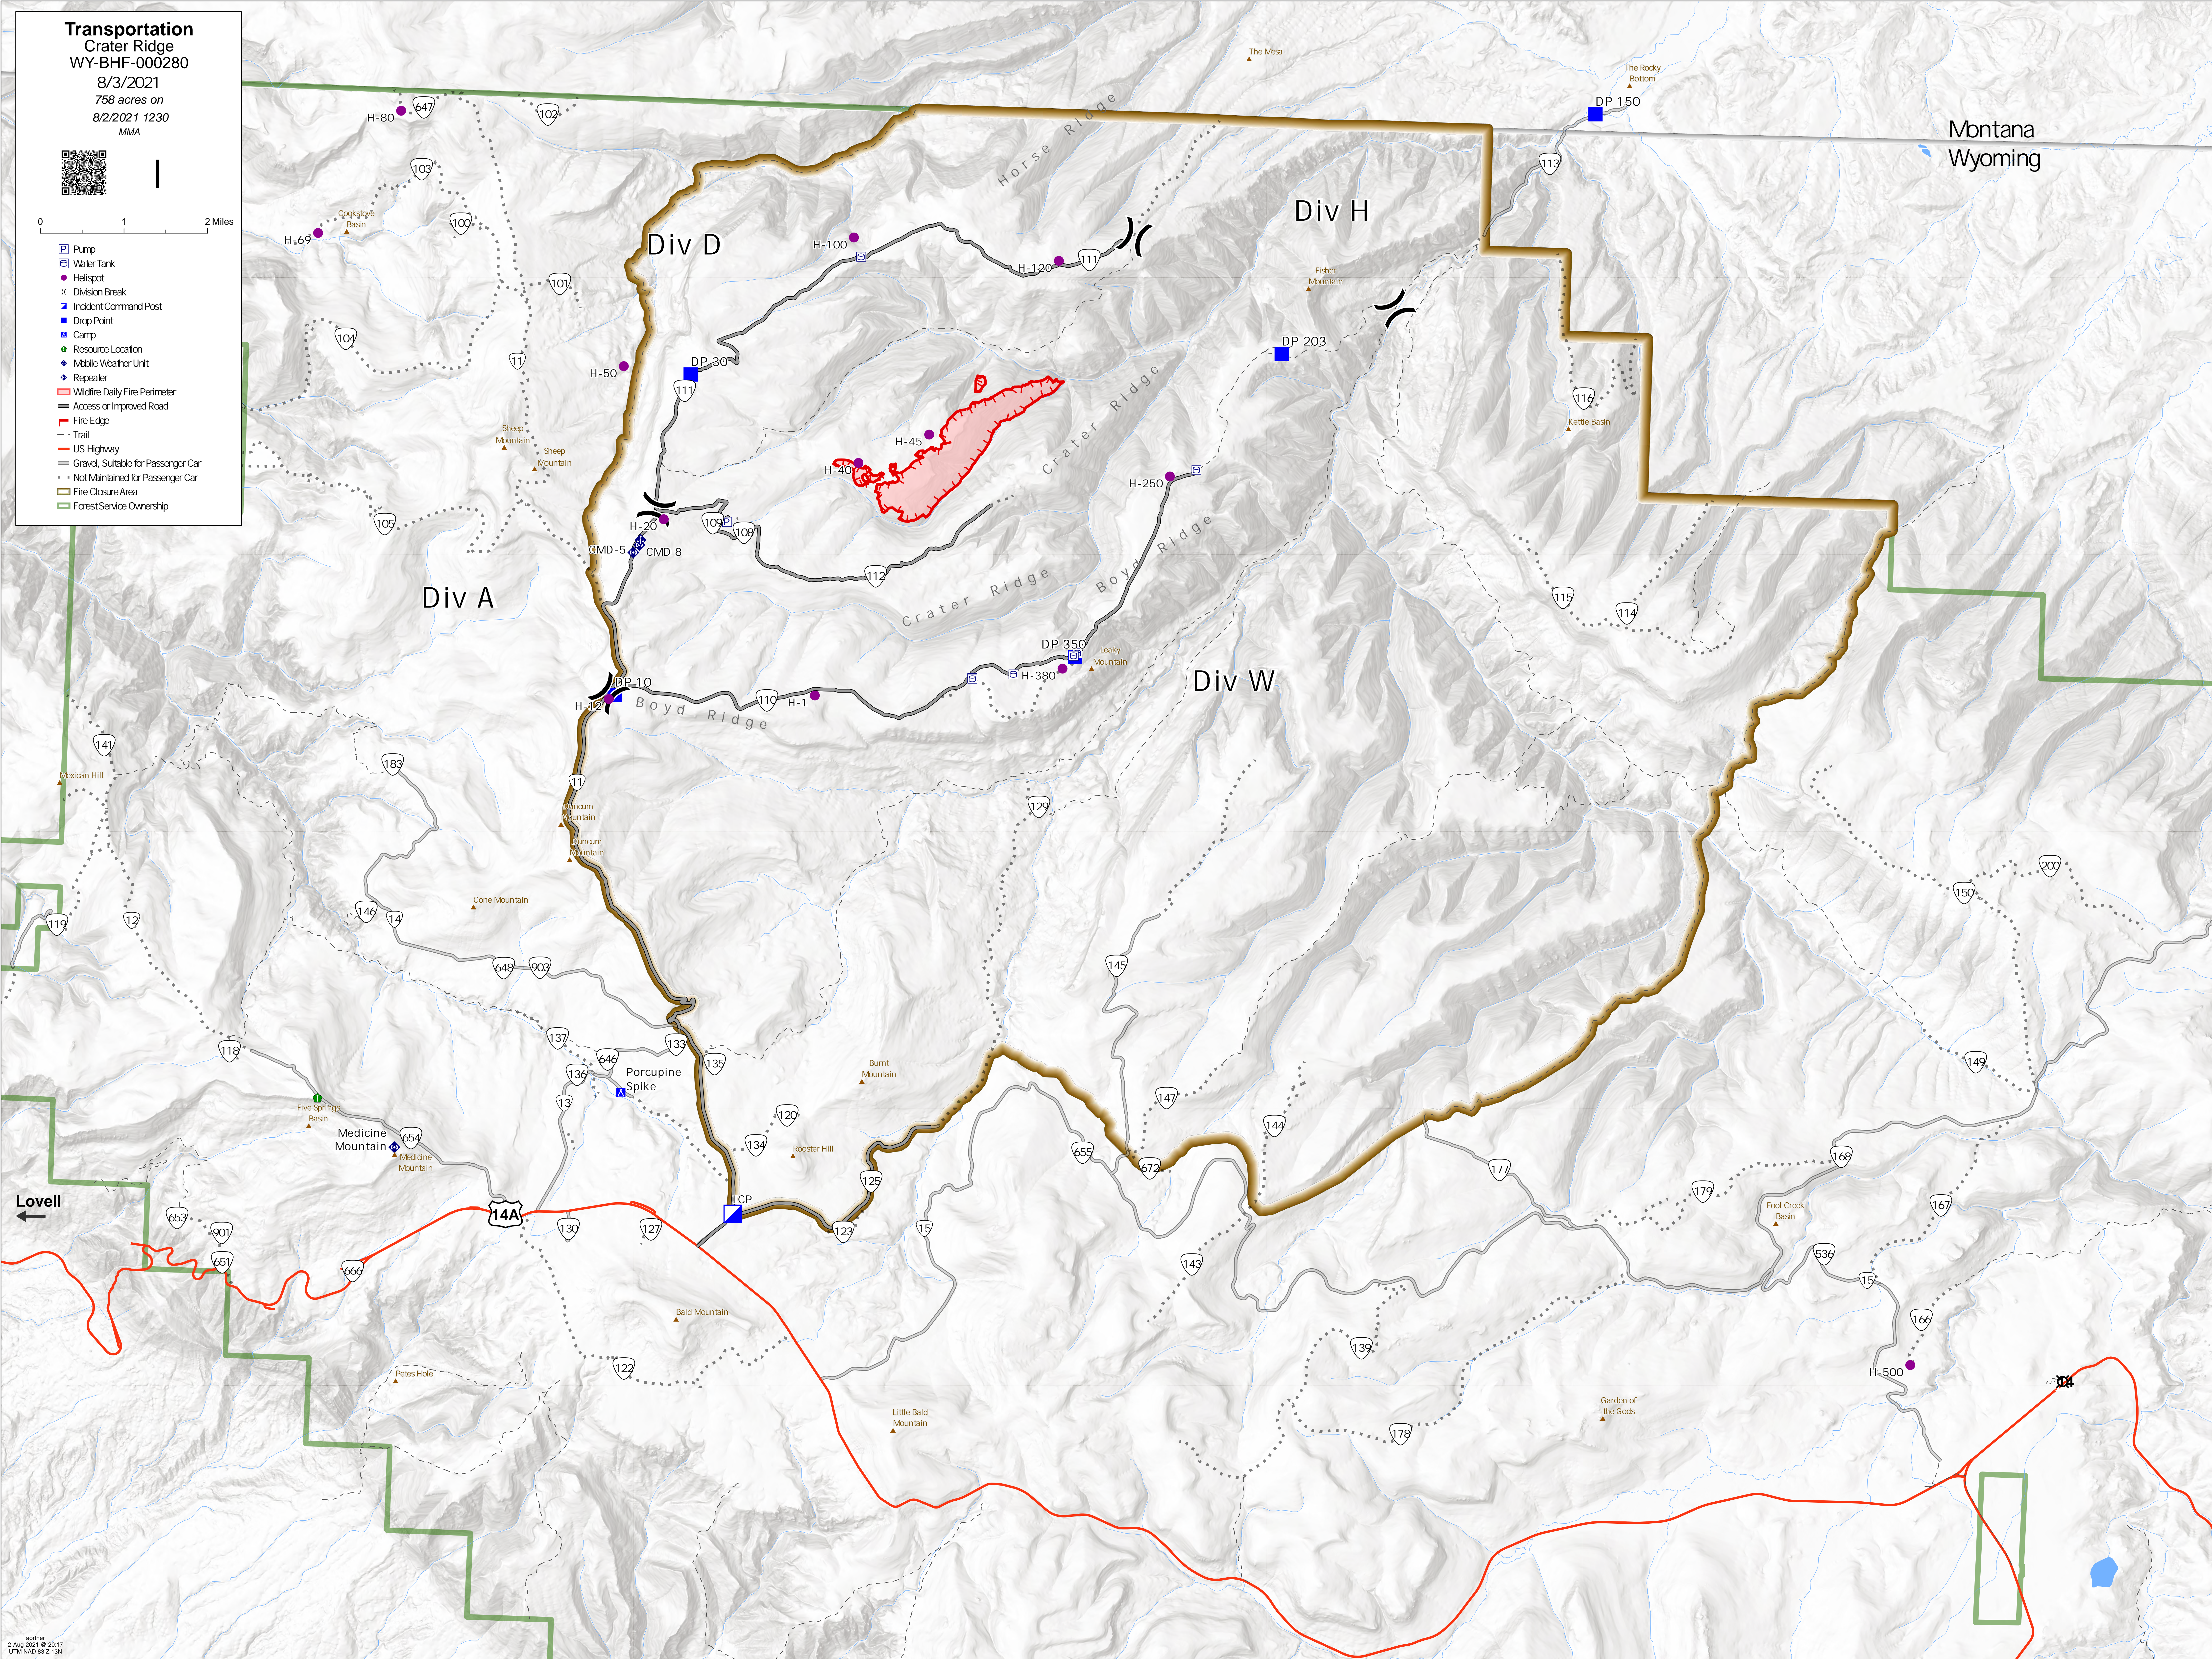

**Transportation**  
Crater Ridge  
WY-BHF-000280  
8/3/2021  
758 acres on  
8/2/2021 1230  
MMA

0 1 2 Miles

- Pump
- Water Tank
- Helispot
- Division Break
- Incident Command Post
- Drop Point
- Camp
- Resource Location
- Mobile Weather Unit
- Repeater
- Wildfire Daily Fire Perimeter
- Access or Improved Road
- Fire Edge
- Trail
- US Highway
- Gravel, Suitable for Passenger Car
- Not Maintained for Passenger Car
- Fire Closure Area
- Forest Service Ownership

Montana  
Wyoming

Lovell ←