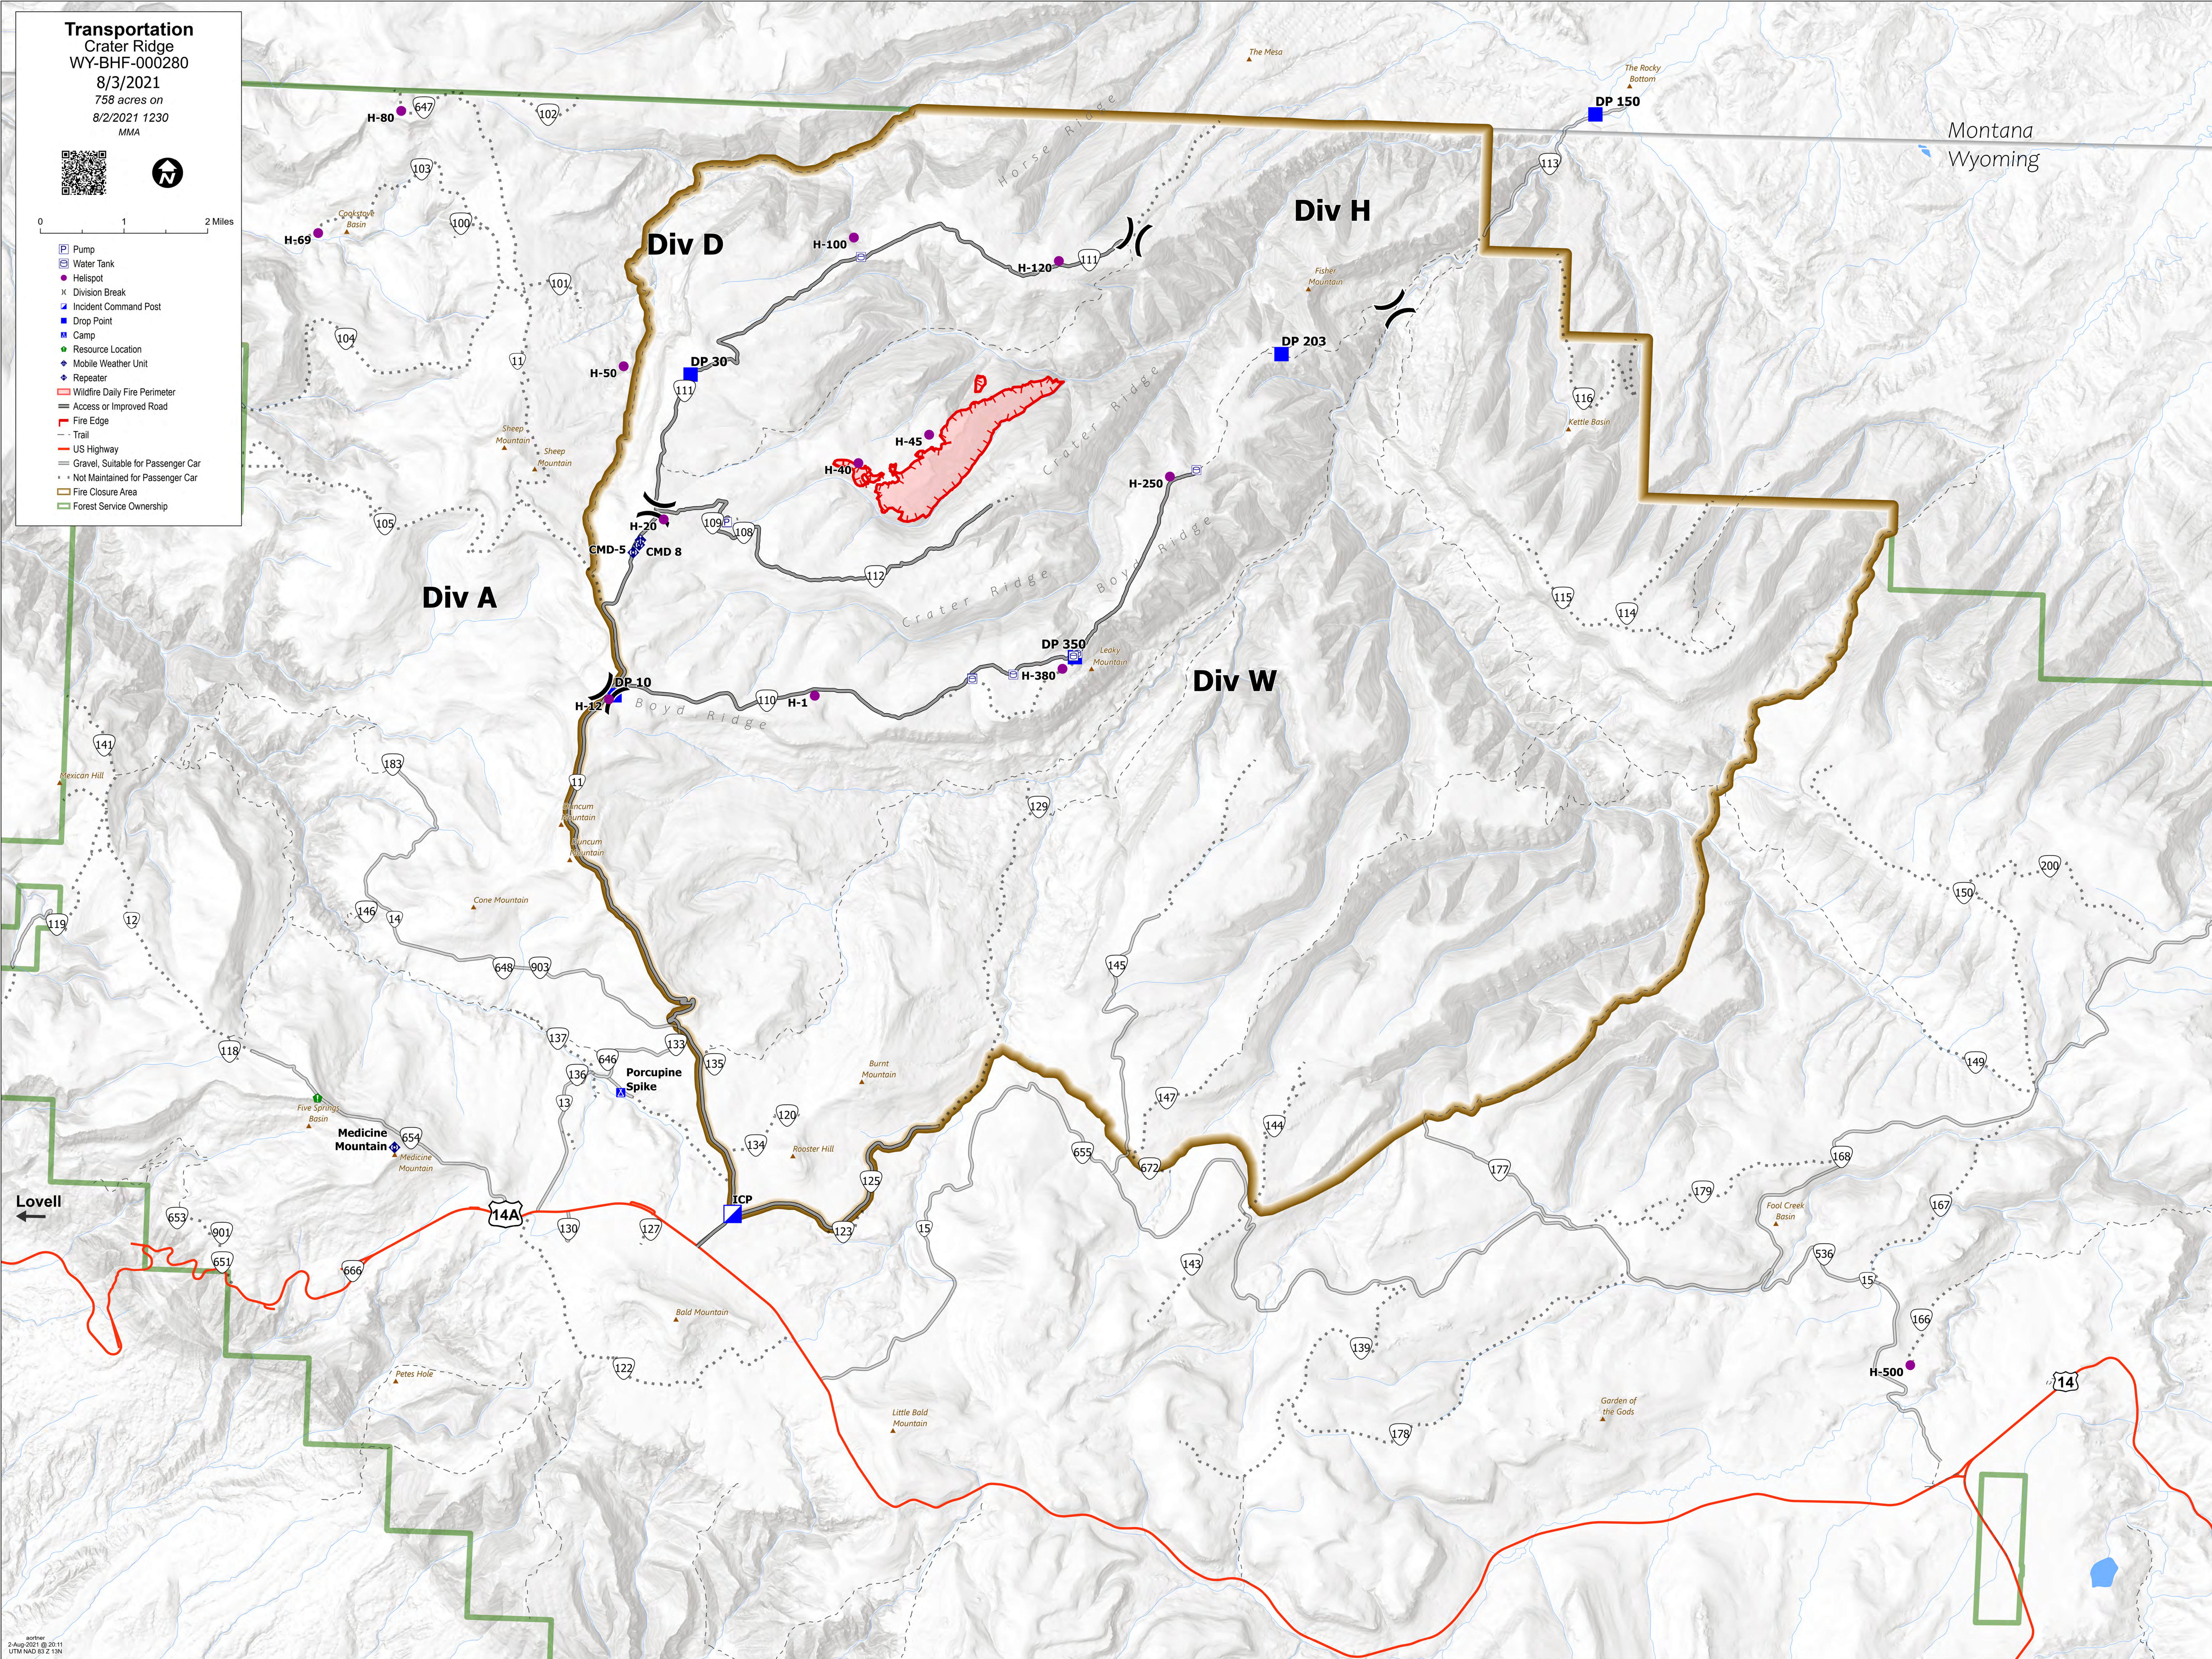

Transportation
Crater Ridge
WY-BHF-000280
8/3/2021
758 acres on
8/2/2021 1230
MMA

0 1 2 Miles

- Pump
- Water Tank
- Helispot
- Division Break
- Incident Command Post
- Drop Point
- Camp
- Resource Location
- Mobile Weather Unit
- Repeater
- Wildfire Daily Fire Perimeter
- Access or Improved Road
- Fire Edge
- Trail
- US Highway
- Gravel, Suitable for Passenger Car
- Not Maintained for Passenger Car
- Fire Closure Area
- Forest Service Ownership

Montana
Wyoming

Lovell