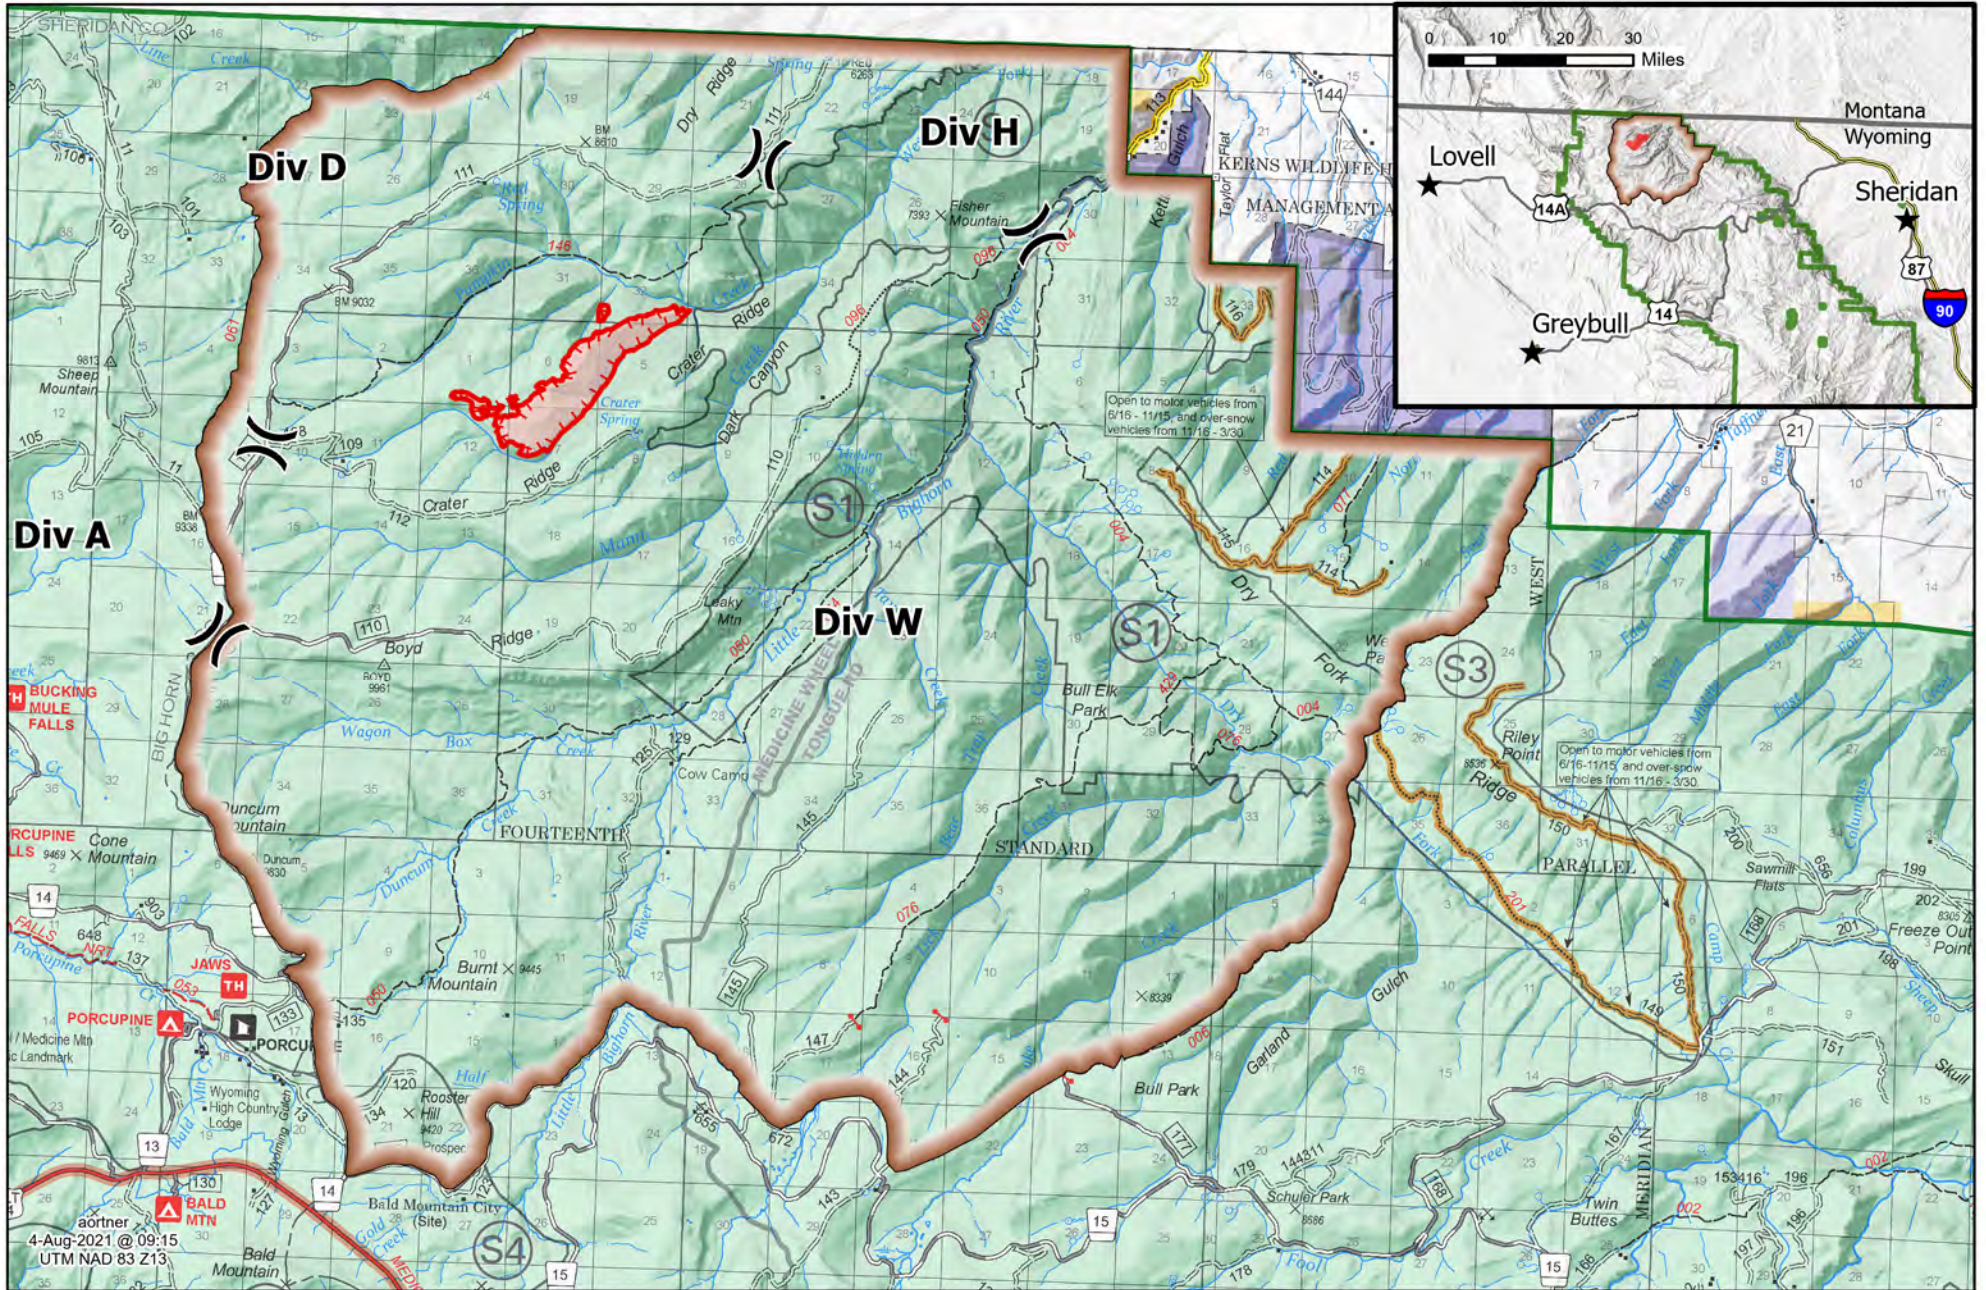

Public Information

Crater Ridge
WY-BHF-000280

8/4/2021

758 acres 8/2/2021 1230
Acres from MMA

)) Division Break

— Fire Edge

Wildfire Daily Fire Perimeter

Forest Service Ownership

Forest Closure Area

4-Aug-2021 @ 09:15
UTM NAD 83 Z13