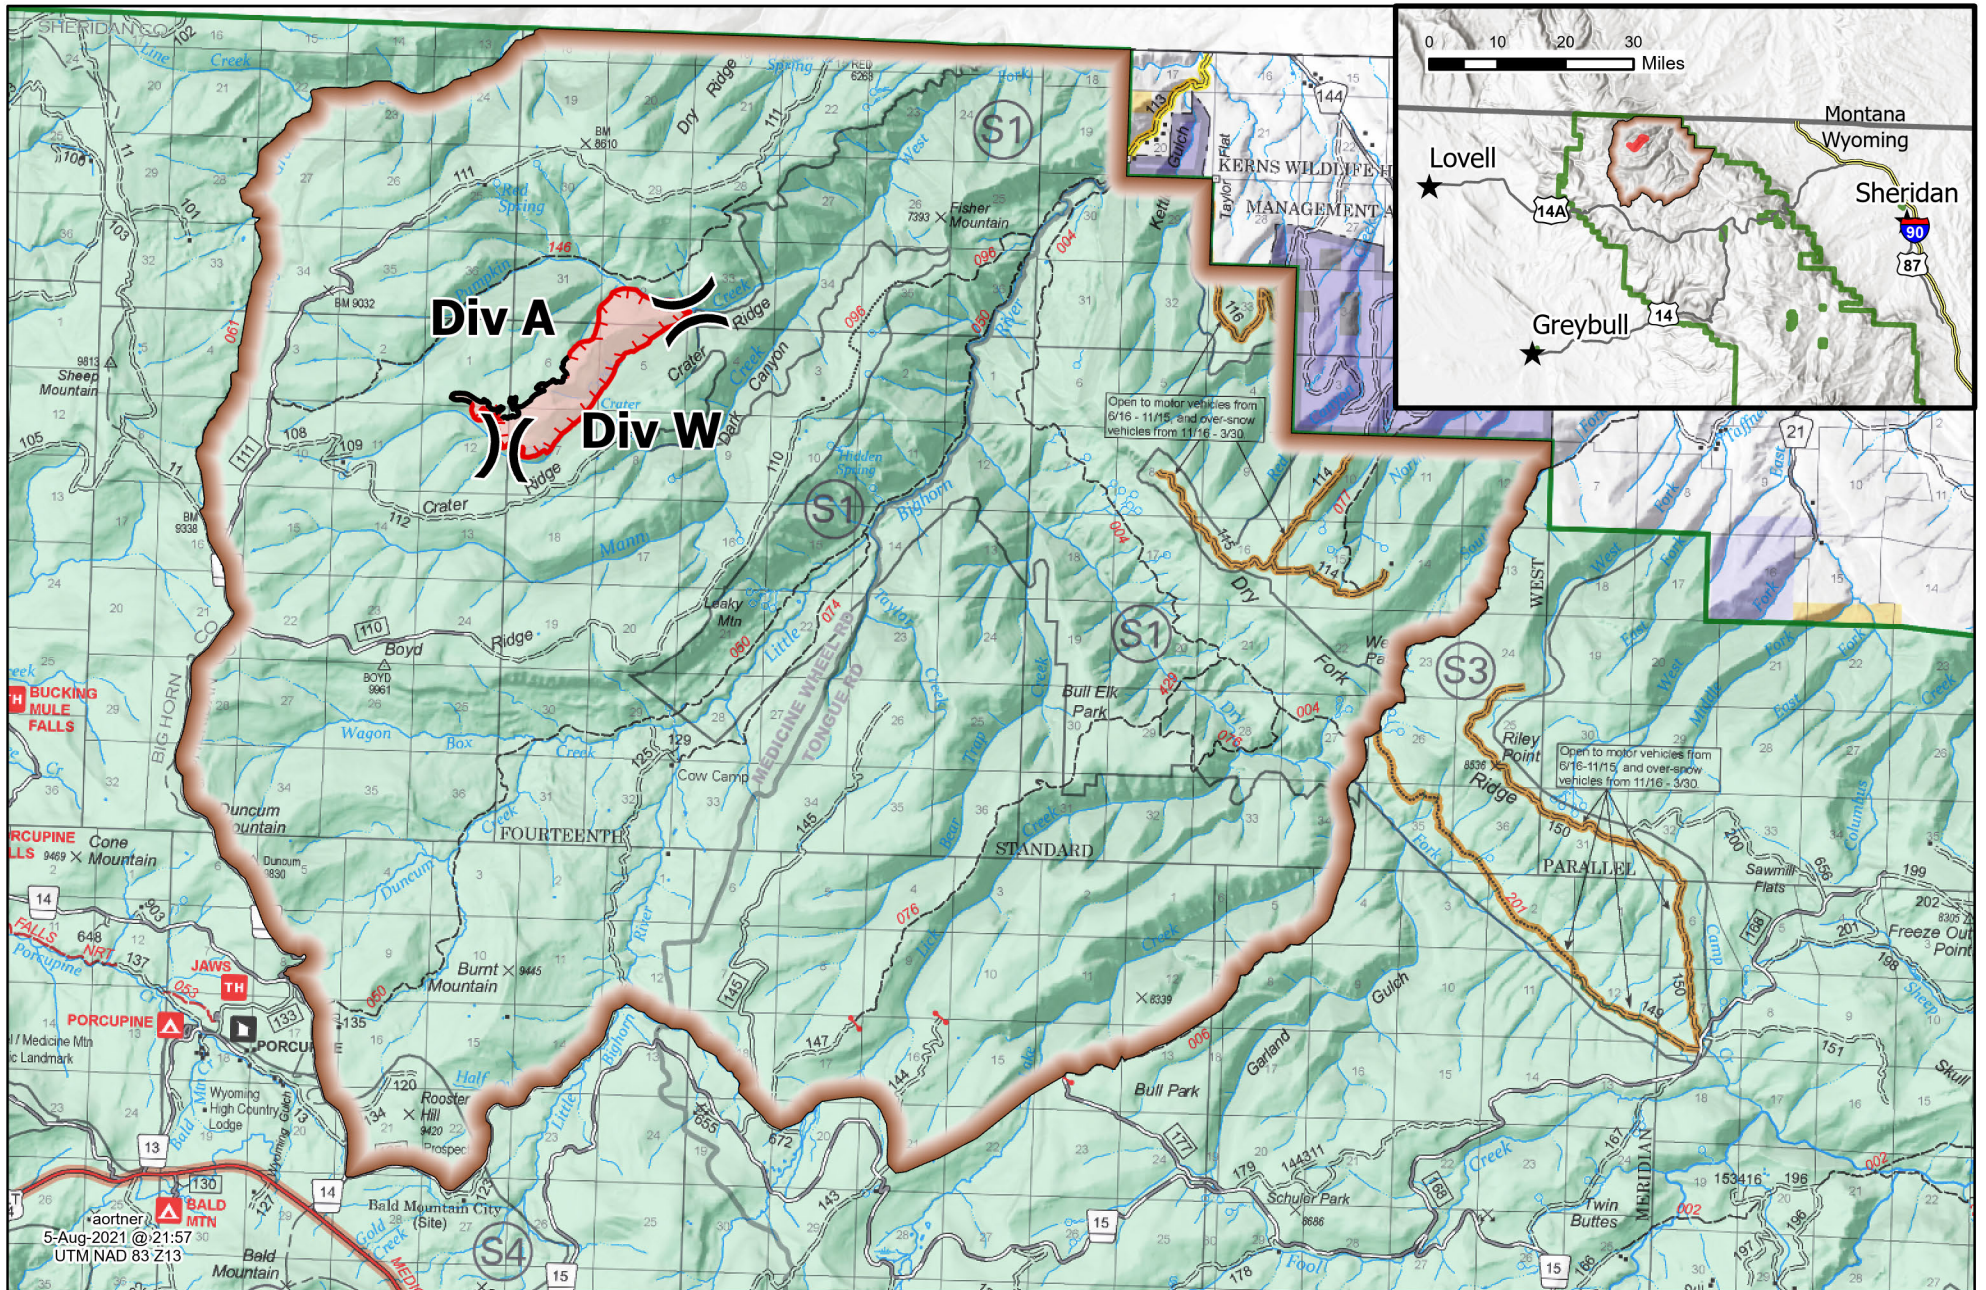

## Crater Ridge

WY-BHF-000280

8/6/2021

905 acres at 8/5/2021 1800  
from Mixed Methods

- Division Break
- Fire Edge
- Contained Line

- Wildfire Daily Fire Perimeter
- Forest Service Ownership
- Forest Closure Area

5-Aug-2021 @ 21:57  
UTM NAD 83 Z13