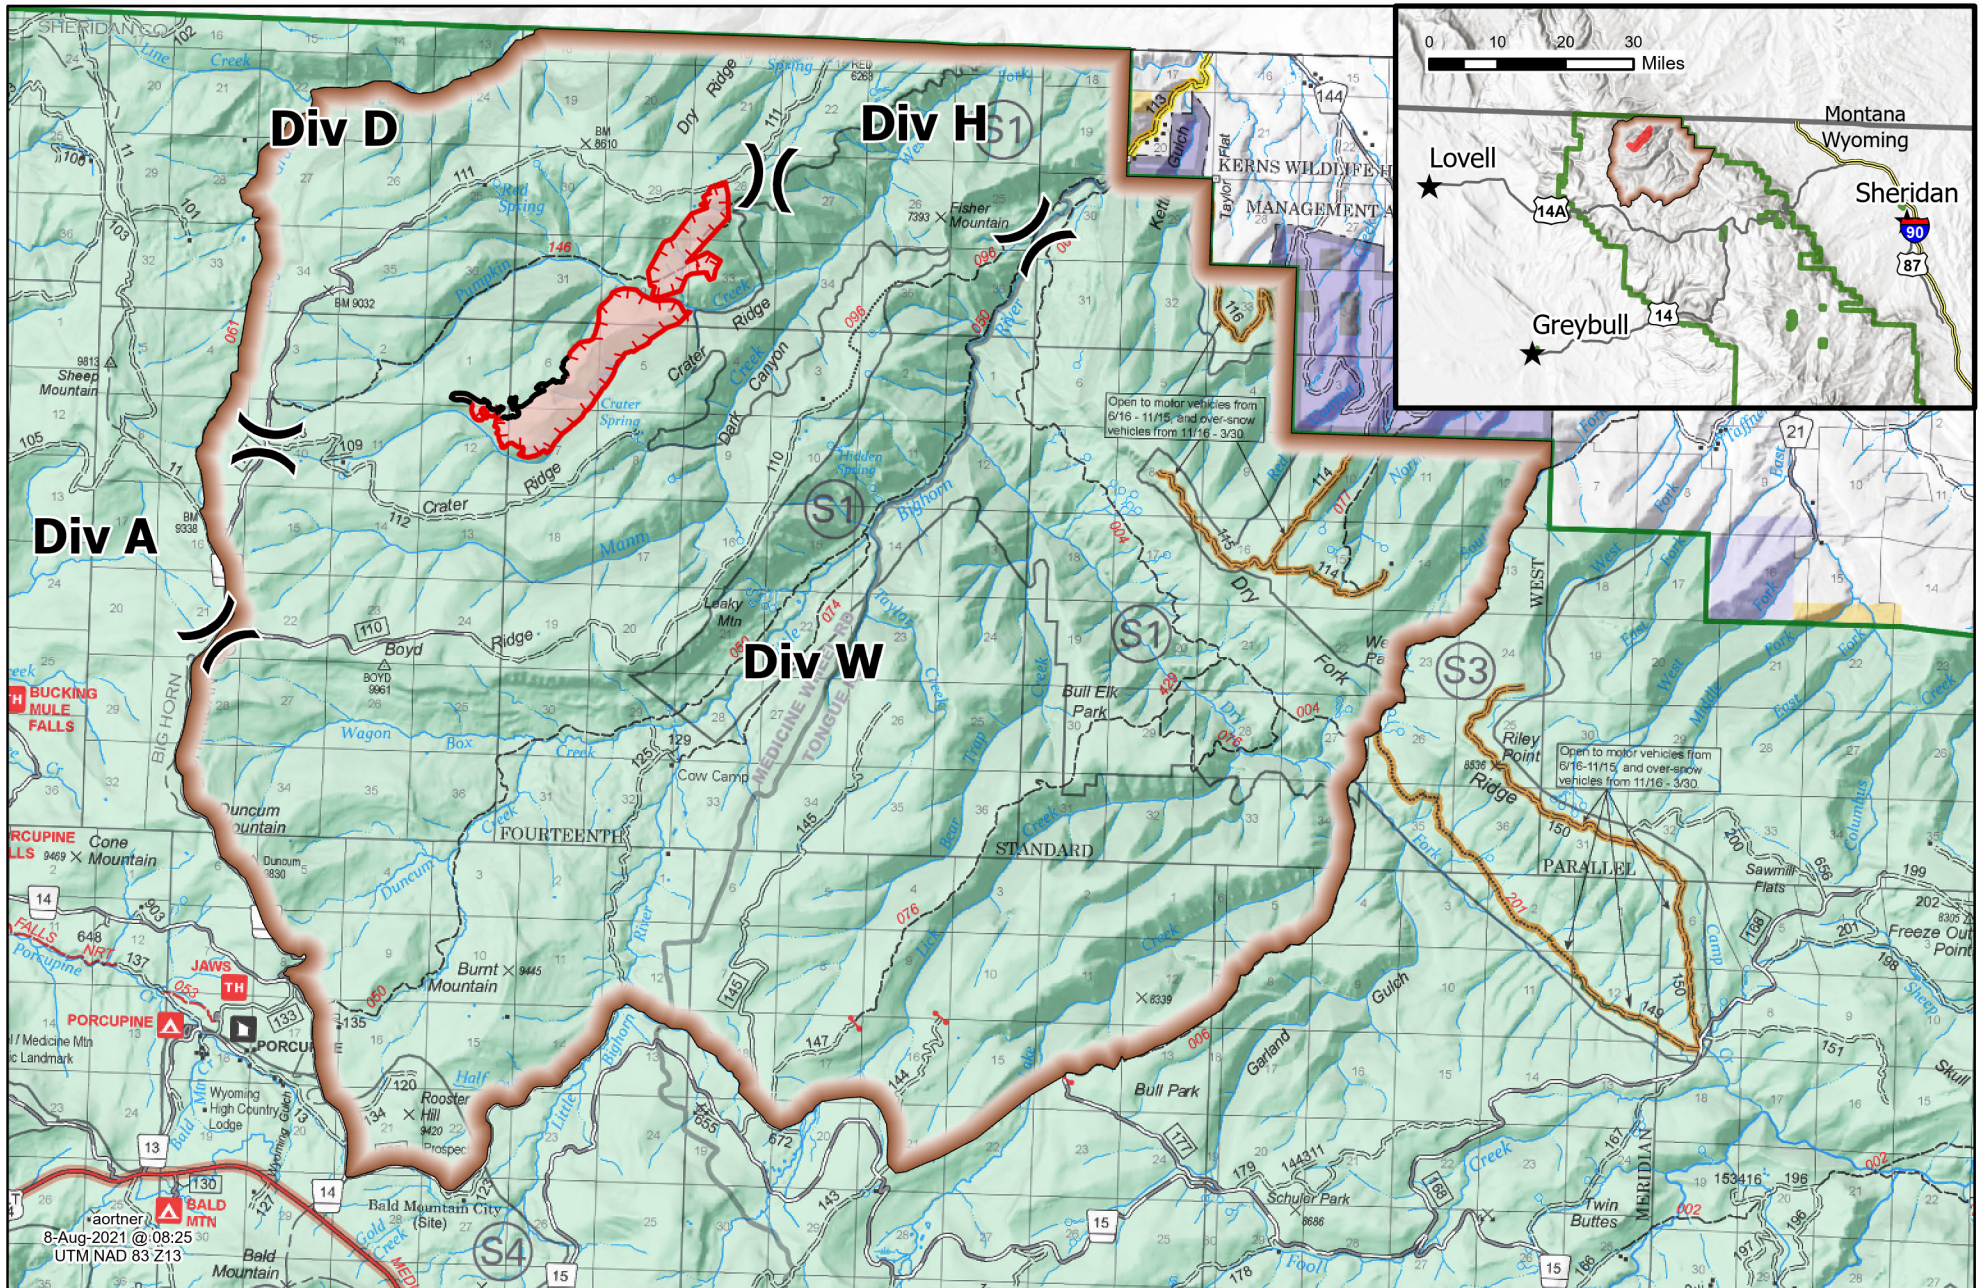

Public Information

Crater Ridge

WY-BHF-000280

8/8/2021

Aprox. 1258 acres at 8/6/2021 1930
from Mixed Methods

- Division Break
- Fire Edge
- Contained Line

- Wildfire Daily Fire Perimeter
- Forest Service Ownership
- Forest Closure Area

8-Aug-2021 @ 08:25
UTM NAD 83 Z13