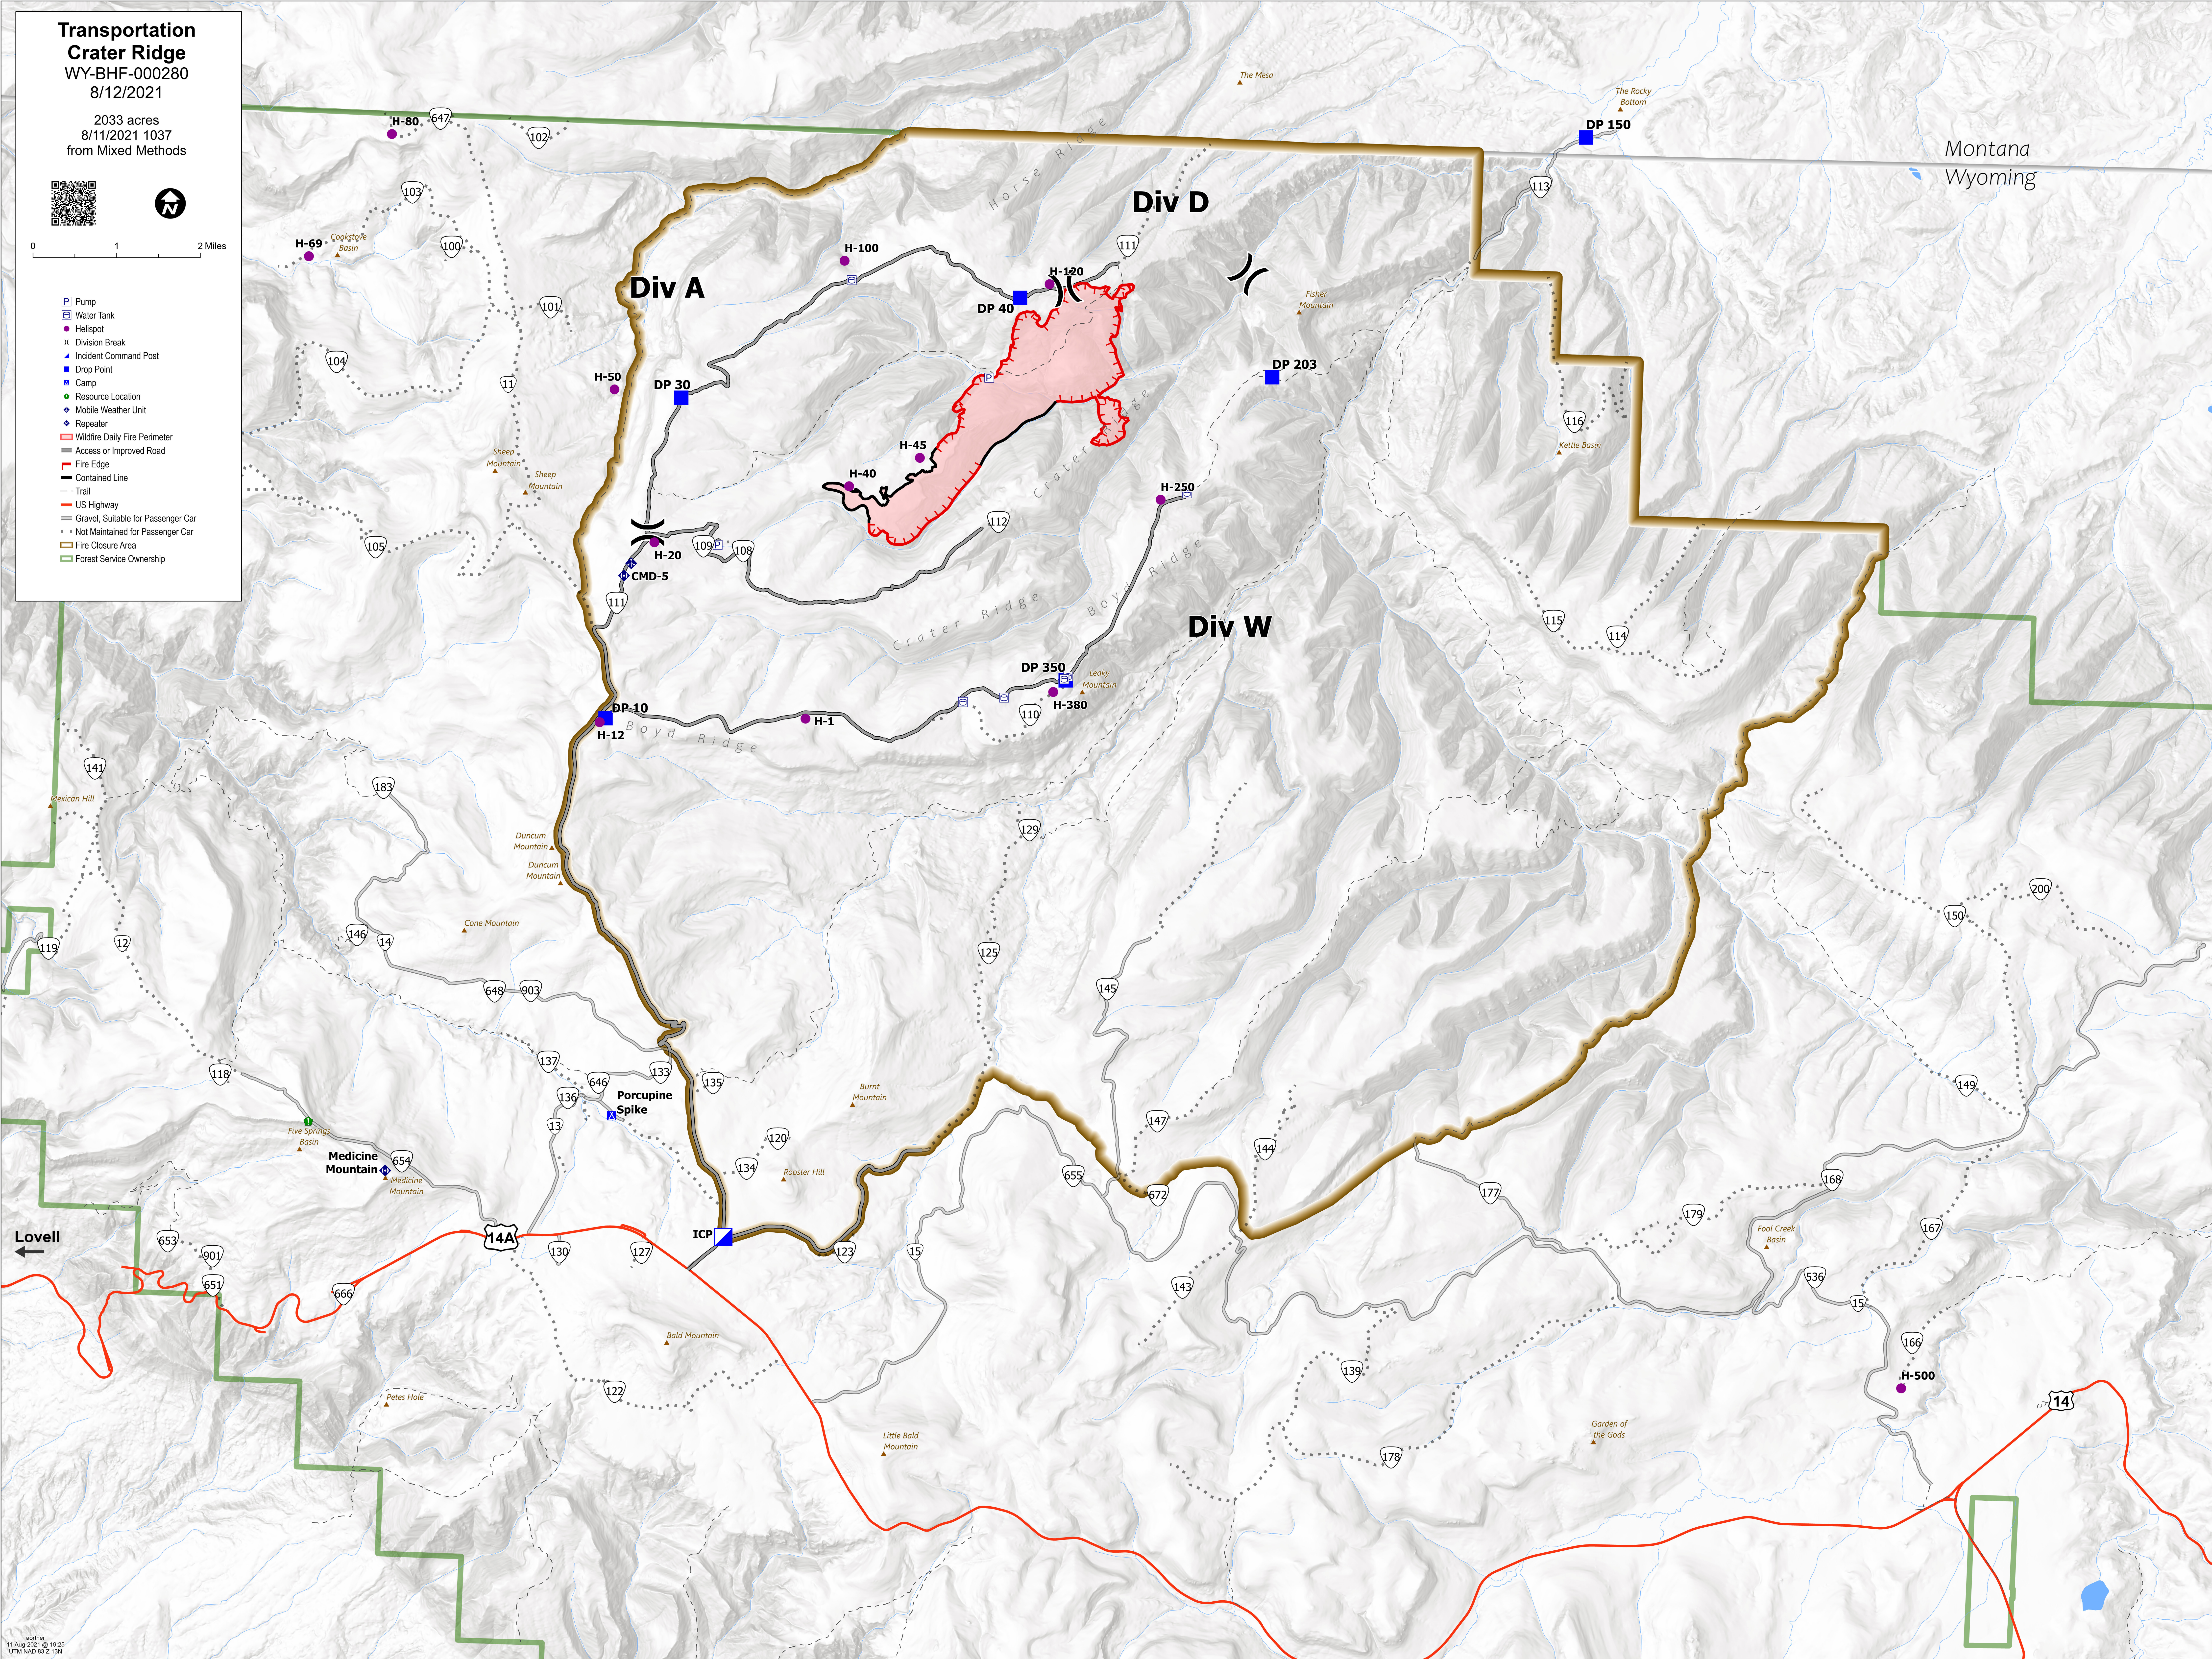

**Transportation  
Crater Ridge**  
WY-BHF-000280  
8/12/2021

2033 acres  
8/11/2021 1037  
from Mixed Methods

0 1 2 Miles

- Pump
- Water Tank
- Helispot
- Division Break
- Incident Command Post
- Drop Point
- Camp
- Resource Location
- Mobile Weather Unit
- Repeater
- Wildfire Daily Fire Perimeter
- Access or Improved Road
- Fire Edge
- Contained Line
- Trail
- US Highway
- Gravel, Suitable for Passenger Car
- Not Maintained for Passenger Car
- Fire Closure Area
- Forest Service Ownership

Montana  
Wyoming

Lovell