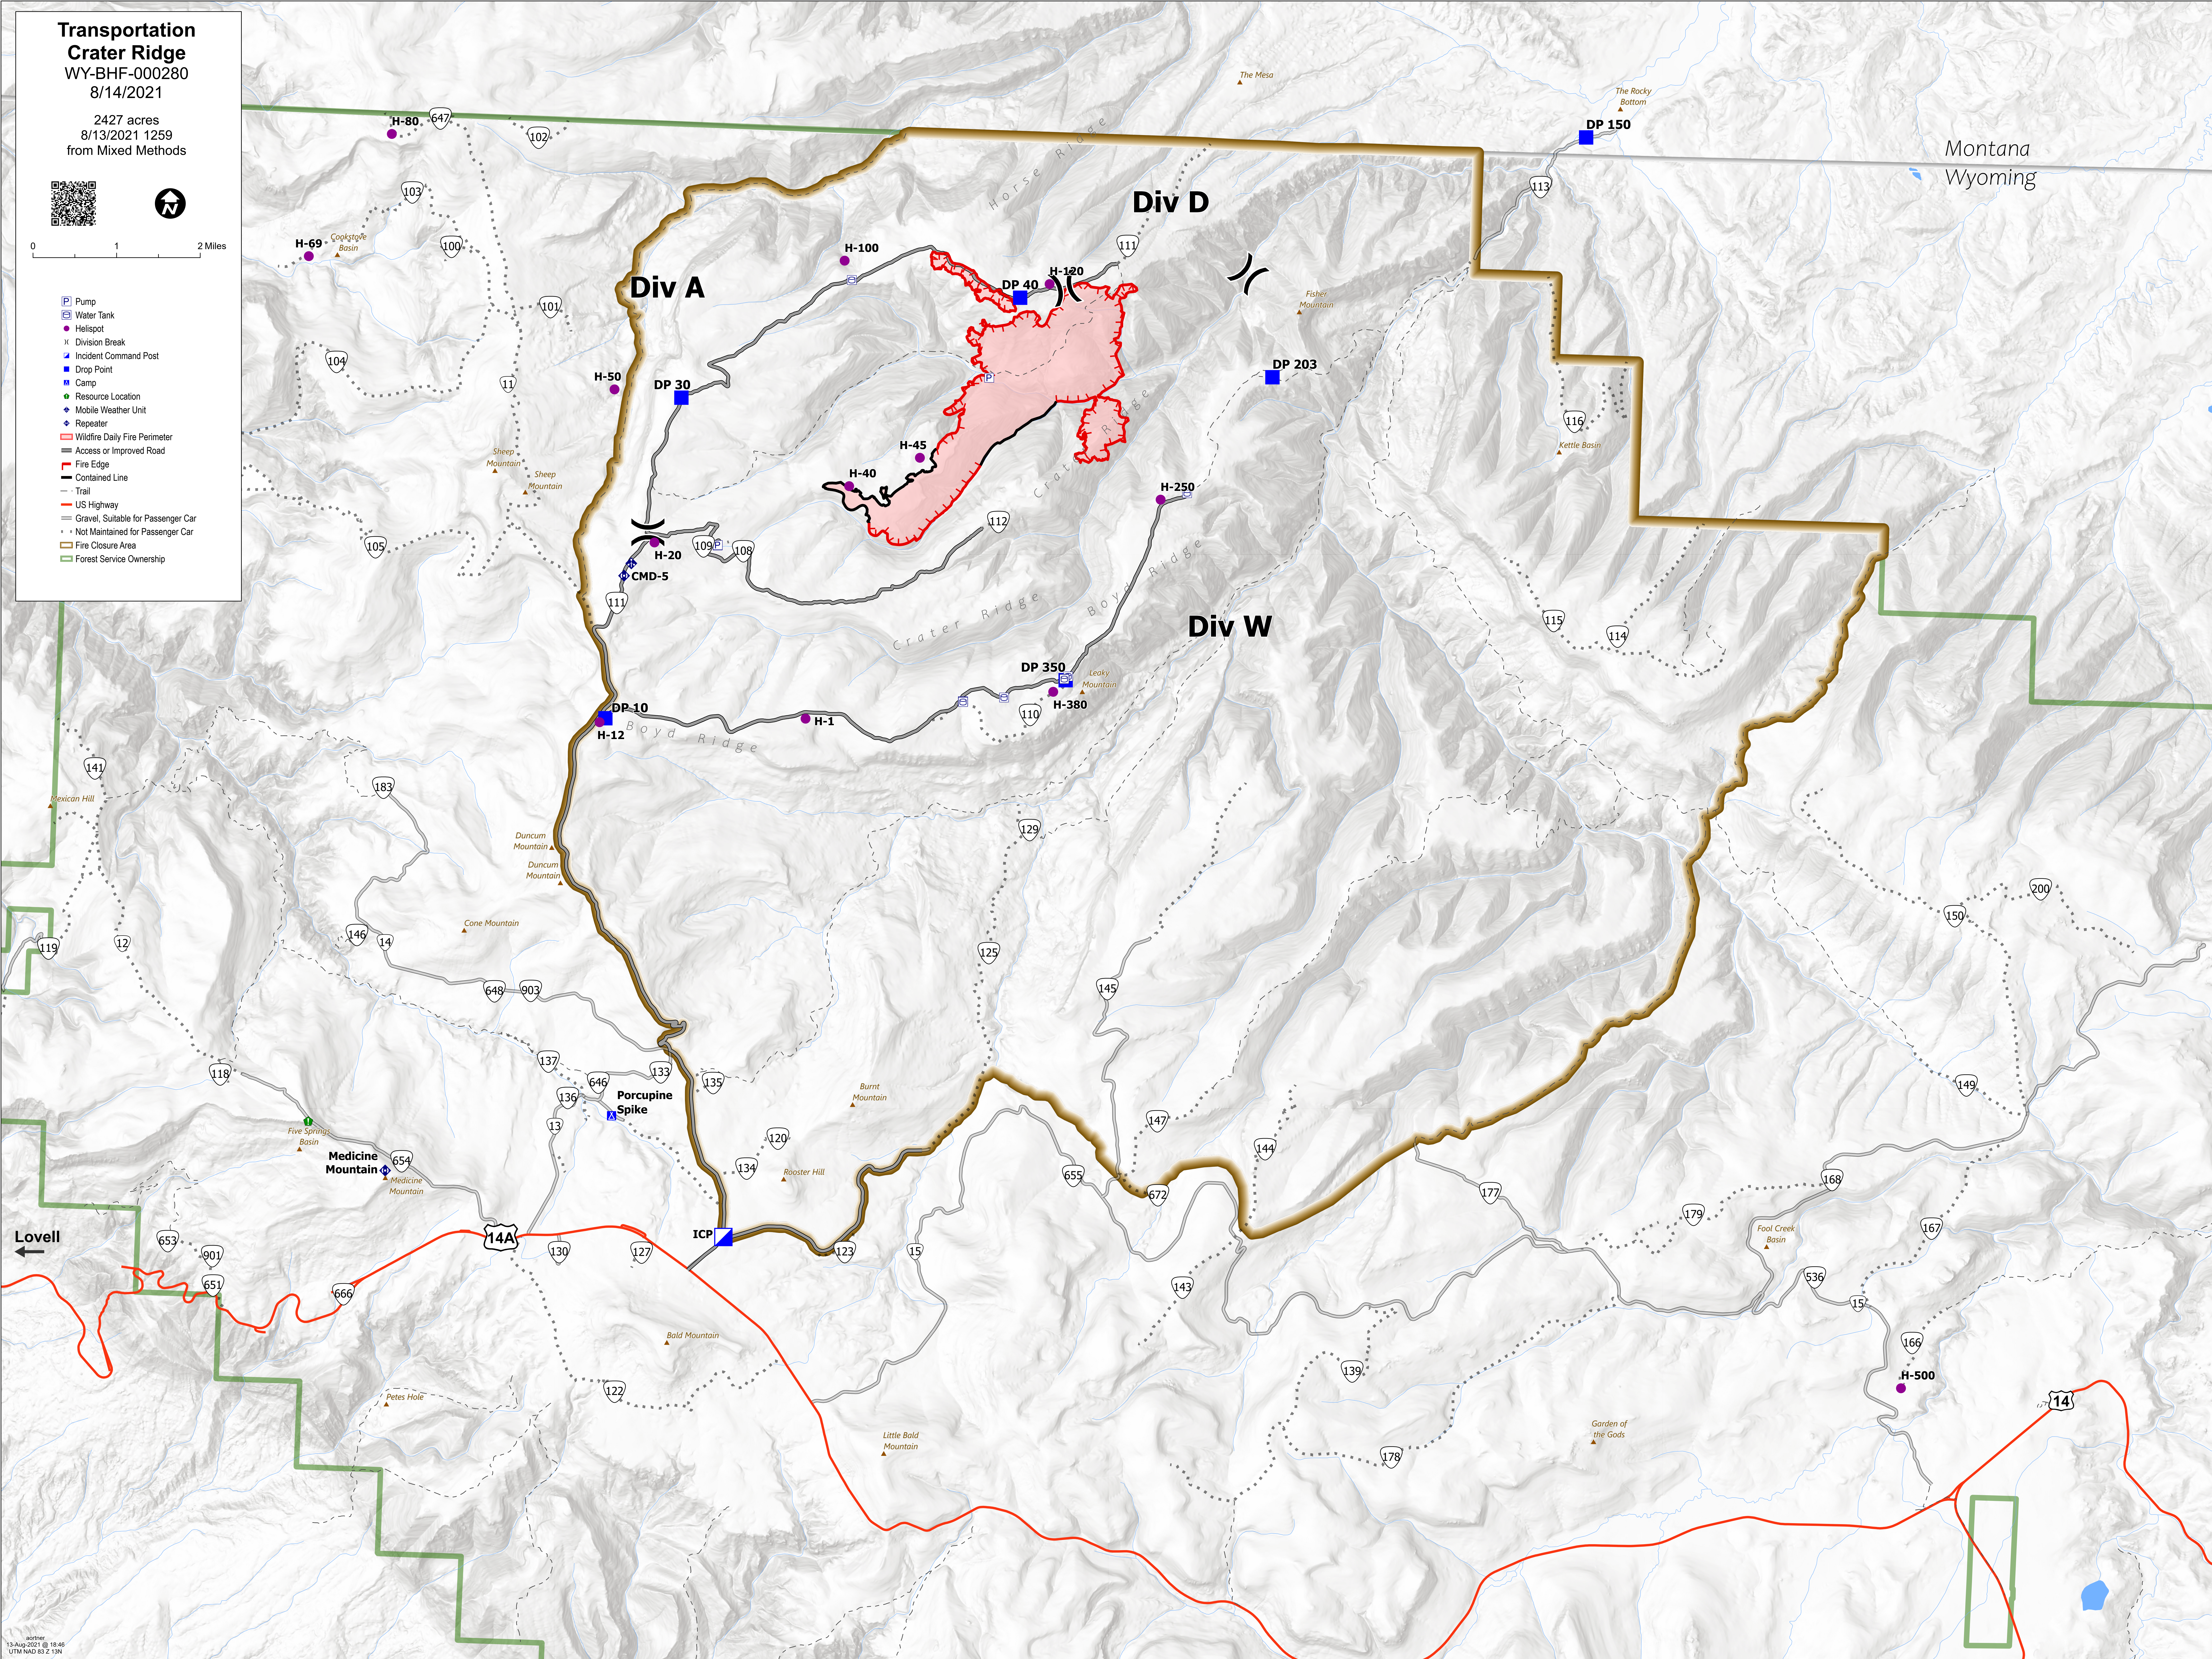

**Transportation  
Crater Ridge**  
WY-BHF-000280  
8/14/2021

2427 acres  
8/13/2021 1259  
from Mixed Methods

0 1 2 Miles

- Pump
- Water Tank
- Helispot
- Division Break
- Incident Command Post
- Drop Point
- Camp
- Resource Location
- Mobile Weather Unit
- Repeater
- Wildfire Daily Fire Perimeter
- Access or Improved Road
- Fire Edge
- Contained Line
- Trail
- US Highway
- Gravel, Suitable for Passenger Car
- Not Maintained for Passenger Car
- Fire Closure Area
- Forest Service Ownership

Montana  
Wyoming

Lovell