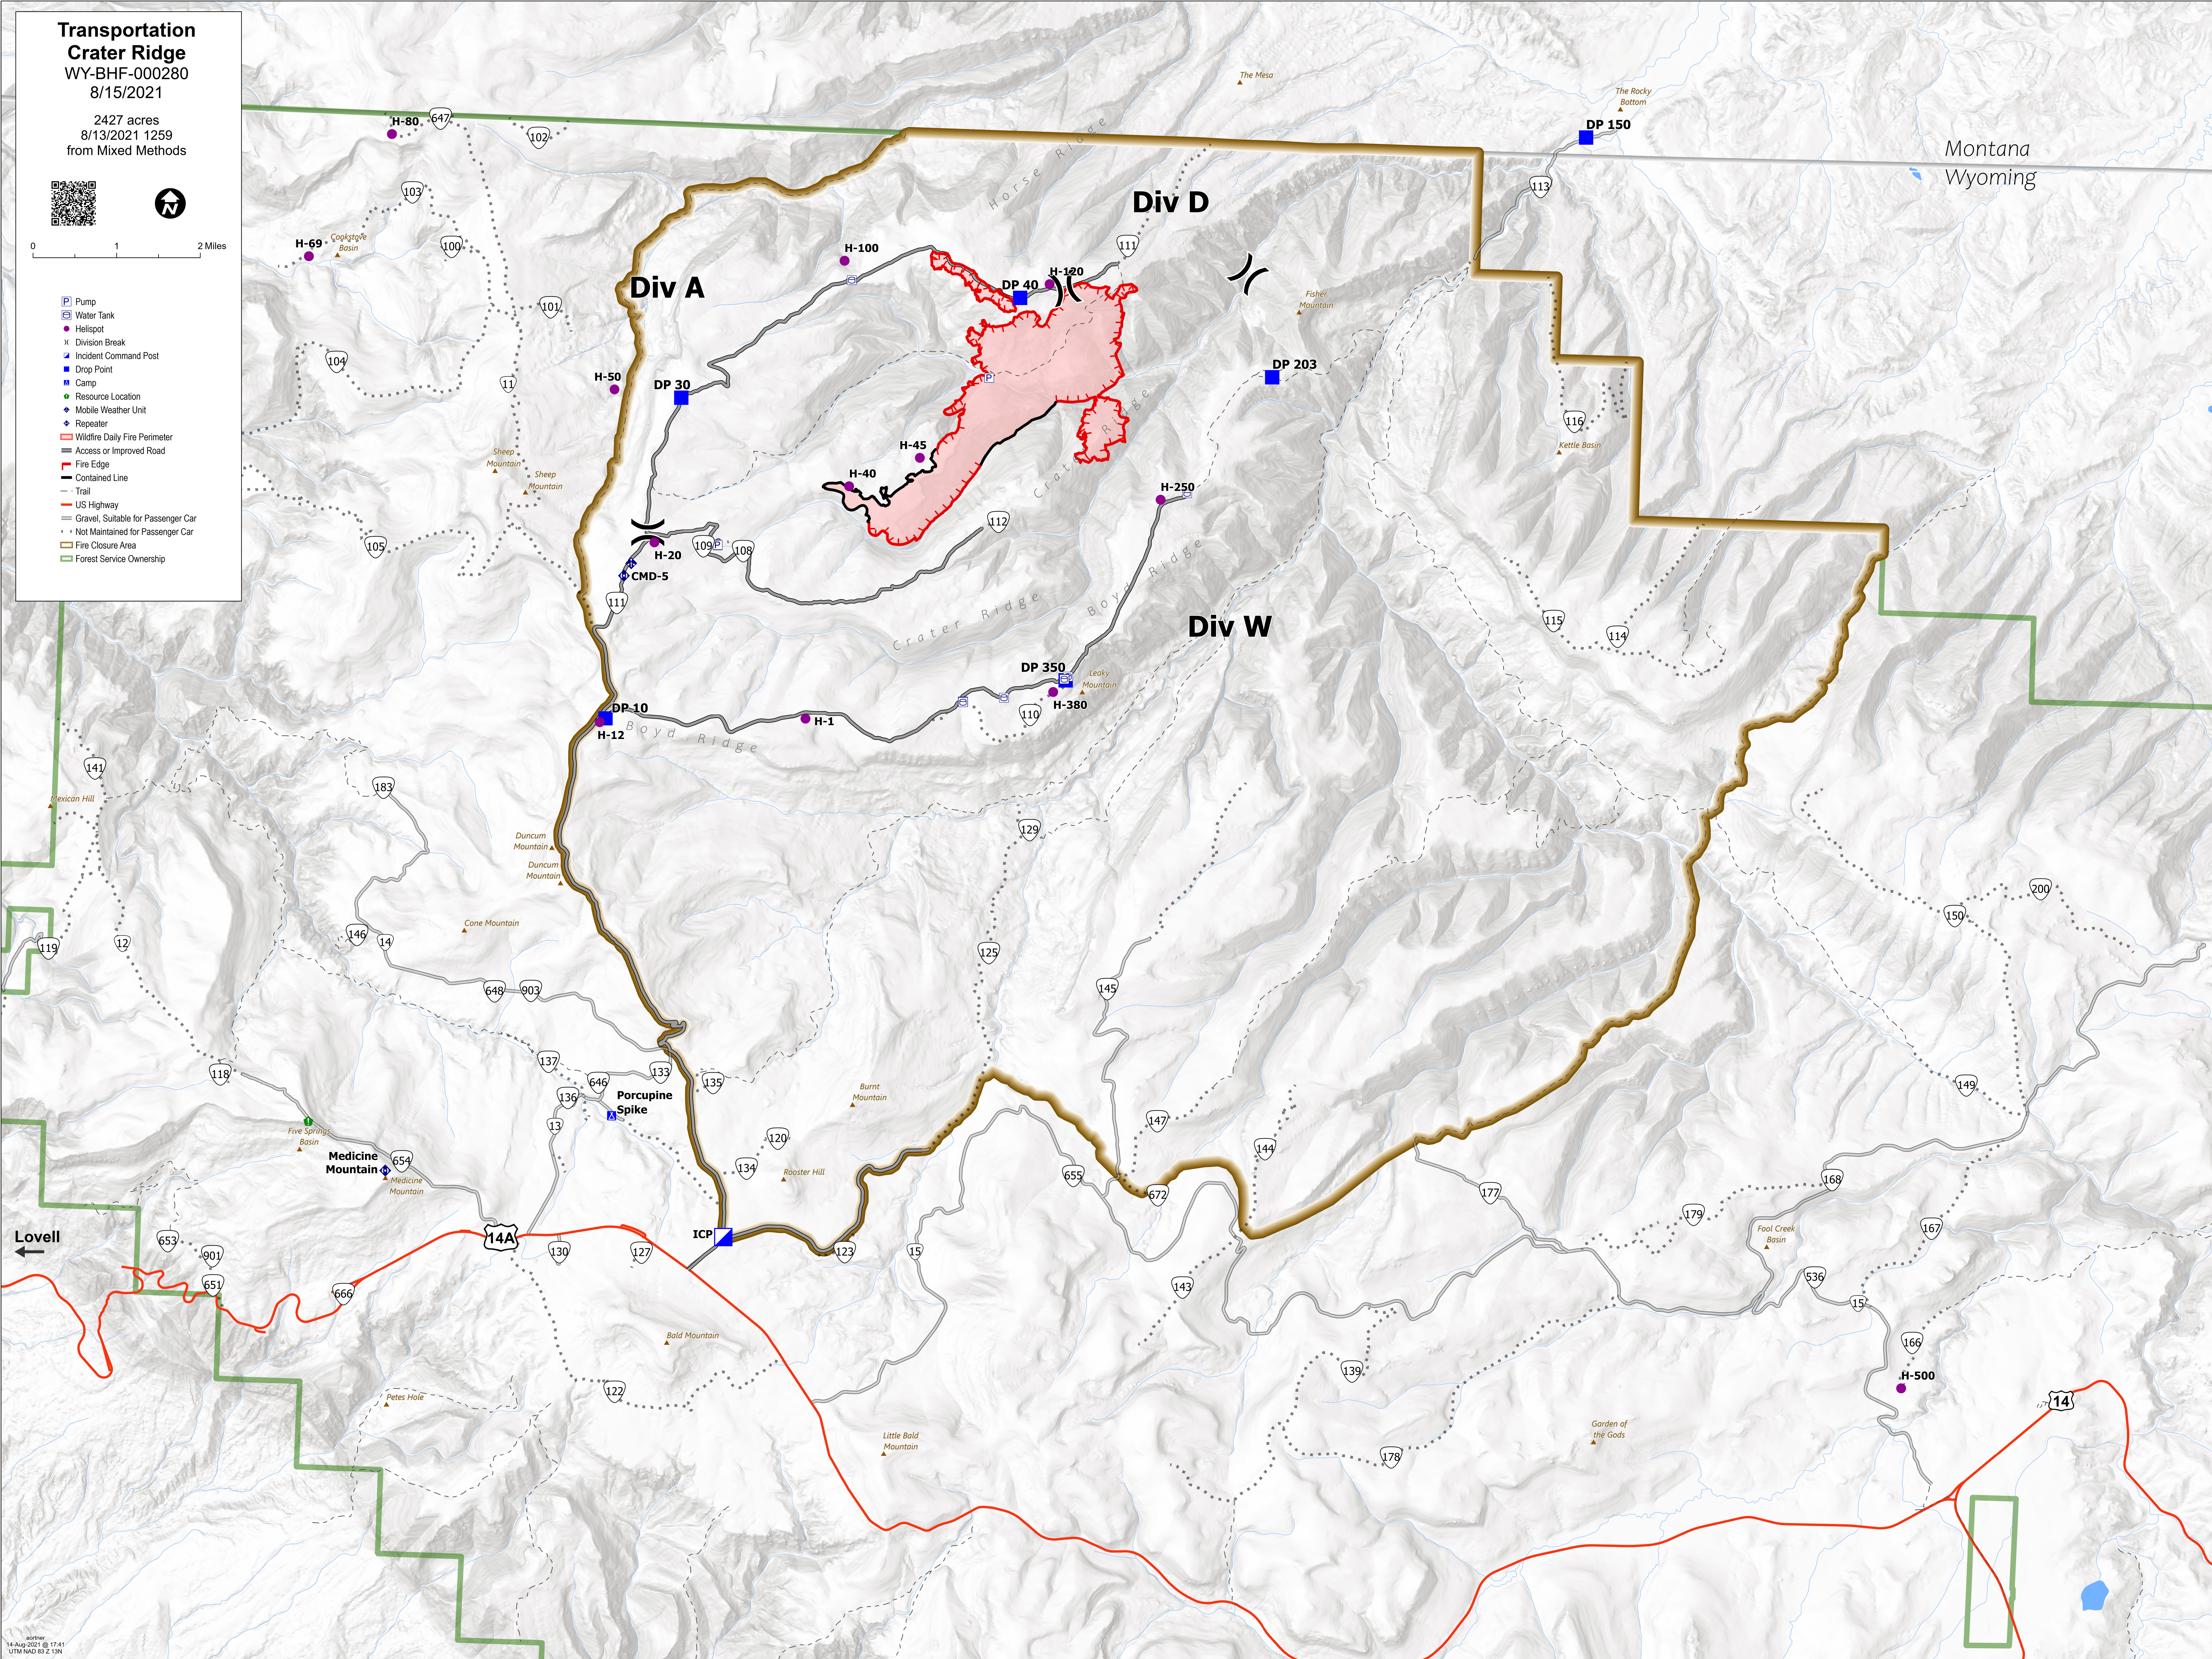

**Transportation
Crater Ridge**
WY-BHF-000280
8/15/2021

2427 acres
8/13/2021 1259
from Mixed Methods

0 1 2 Miles

- Pump
- Water Tank
- Helispot
- Division Break
- Incident Command Post
- Drop Point
- Camp
- Resource Location
- Mobile Weather Unit
- Repeater
- Wildfire Daily Fire Perimeter
- Access or Improved Road
- Fire Edge
- Contained Line
- Trail
- US Highway
- Gravel, Suitable for Passenger Car
- Not Maintained for Passenger Car
- Fire Closure Area
- Forest Service Ownership

Montana
Wyoming

Lovell