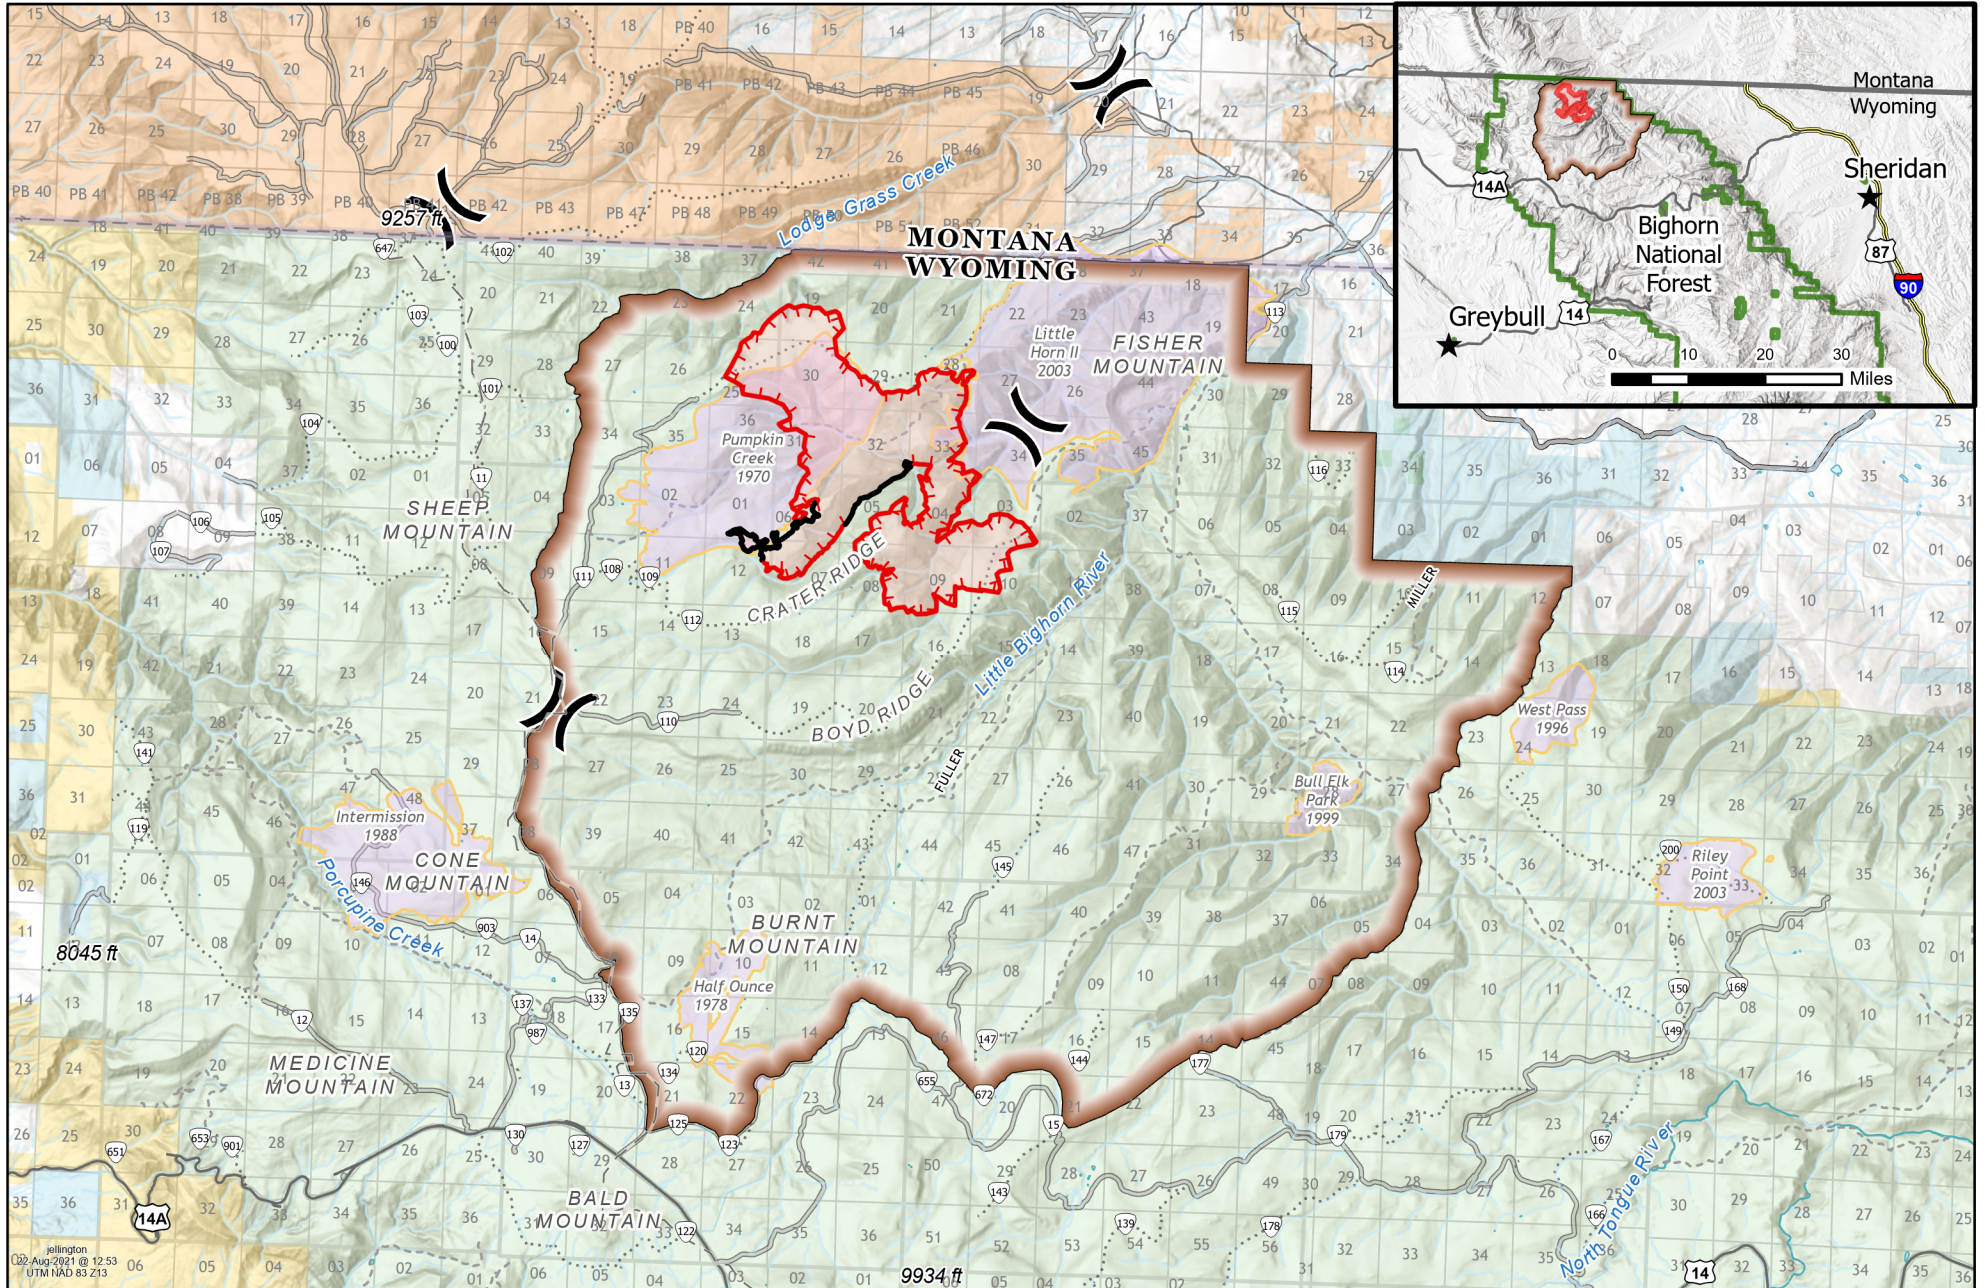

Public Information

Crater Ridge

WY-BHF-000280
8/22/21

Approx. 6,123 acres 8/21/21 at 0929 hrs
from MMA Flight

- () Division Break
- Fire Edge
- Contained Line
- Wildfire Daily Fire Perimeter
- Forest Closure Area
- Fire History
- Bureau of Land Management (BLM)
- US Forest Service (USFS)
- Bureau of Indian Affairs (BIA)
- State
- Private or Unknown

Illington
02 Aug 2021 @ 12:53
UTM NAD 83 213