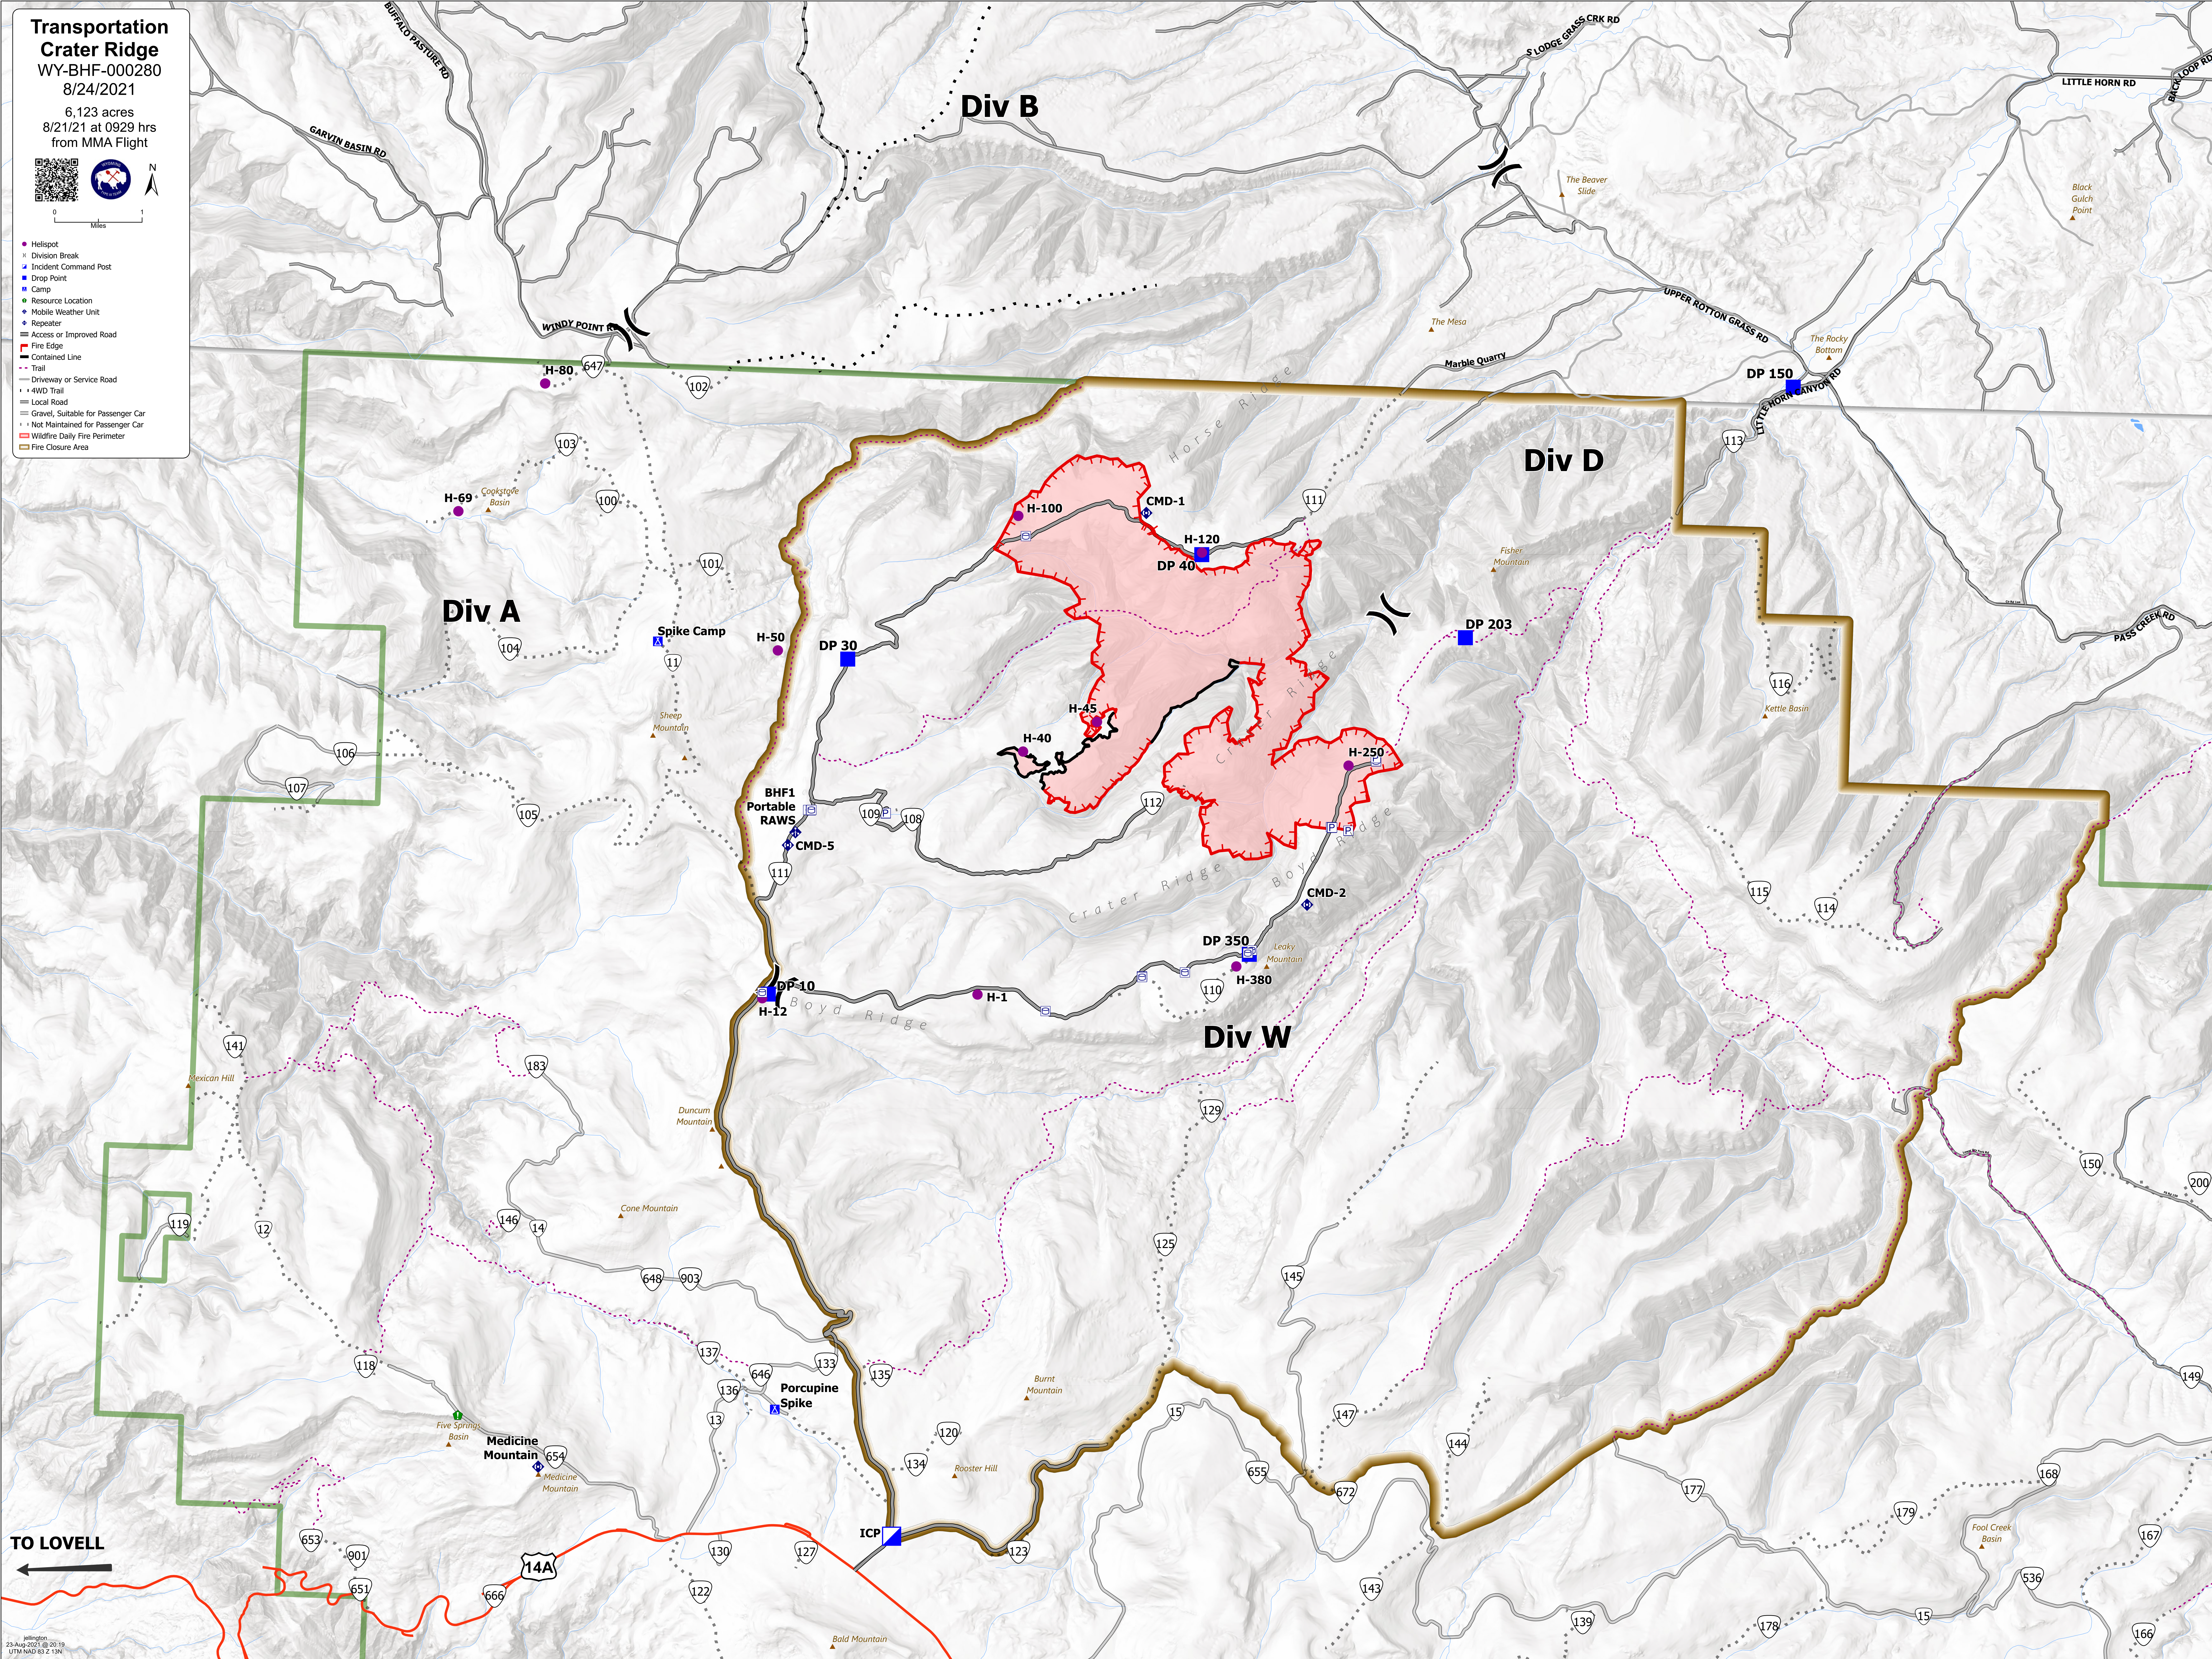

**Transportation  
Crater Ridge**  
WY-BHF-000280  
8/24/2021

6,123 acres  
8/21/21 at 0929 hrs  
from MMA Flight

- Helispot
- × Division Break
- Incident Command Post
- Drop Point
- Camp
- Resource Location
- ◆ Mobile Weather Unit
- ◆ Repeater
- ▬ Access or Improved Road
- ▬ Fire Edge
- ▬ Contained Line
- ▬ Trail
- ▬ Driveway or Service Road
- ▬ 4WD Trail
- ▬ Local Road
- ▬ Gravel, Suitable for Passenger Car
- ▬ Not Maintained for Passenger Car
- ▬ Wildfire Daily Fire Perimeter
- ▬ Fire Closure Area

TO LOVELL  
←