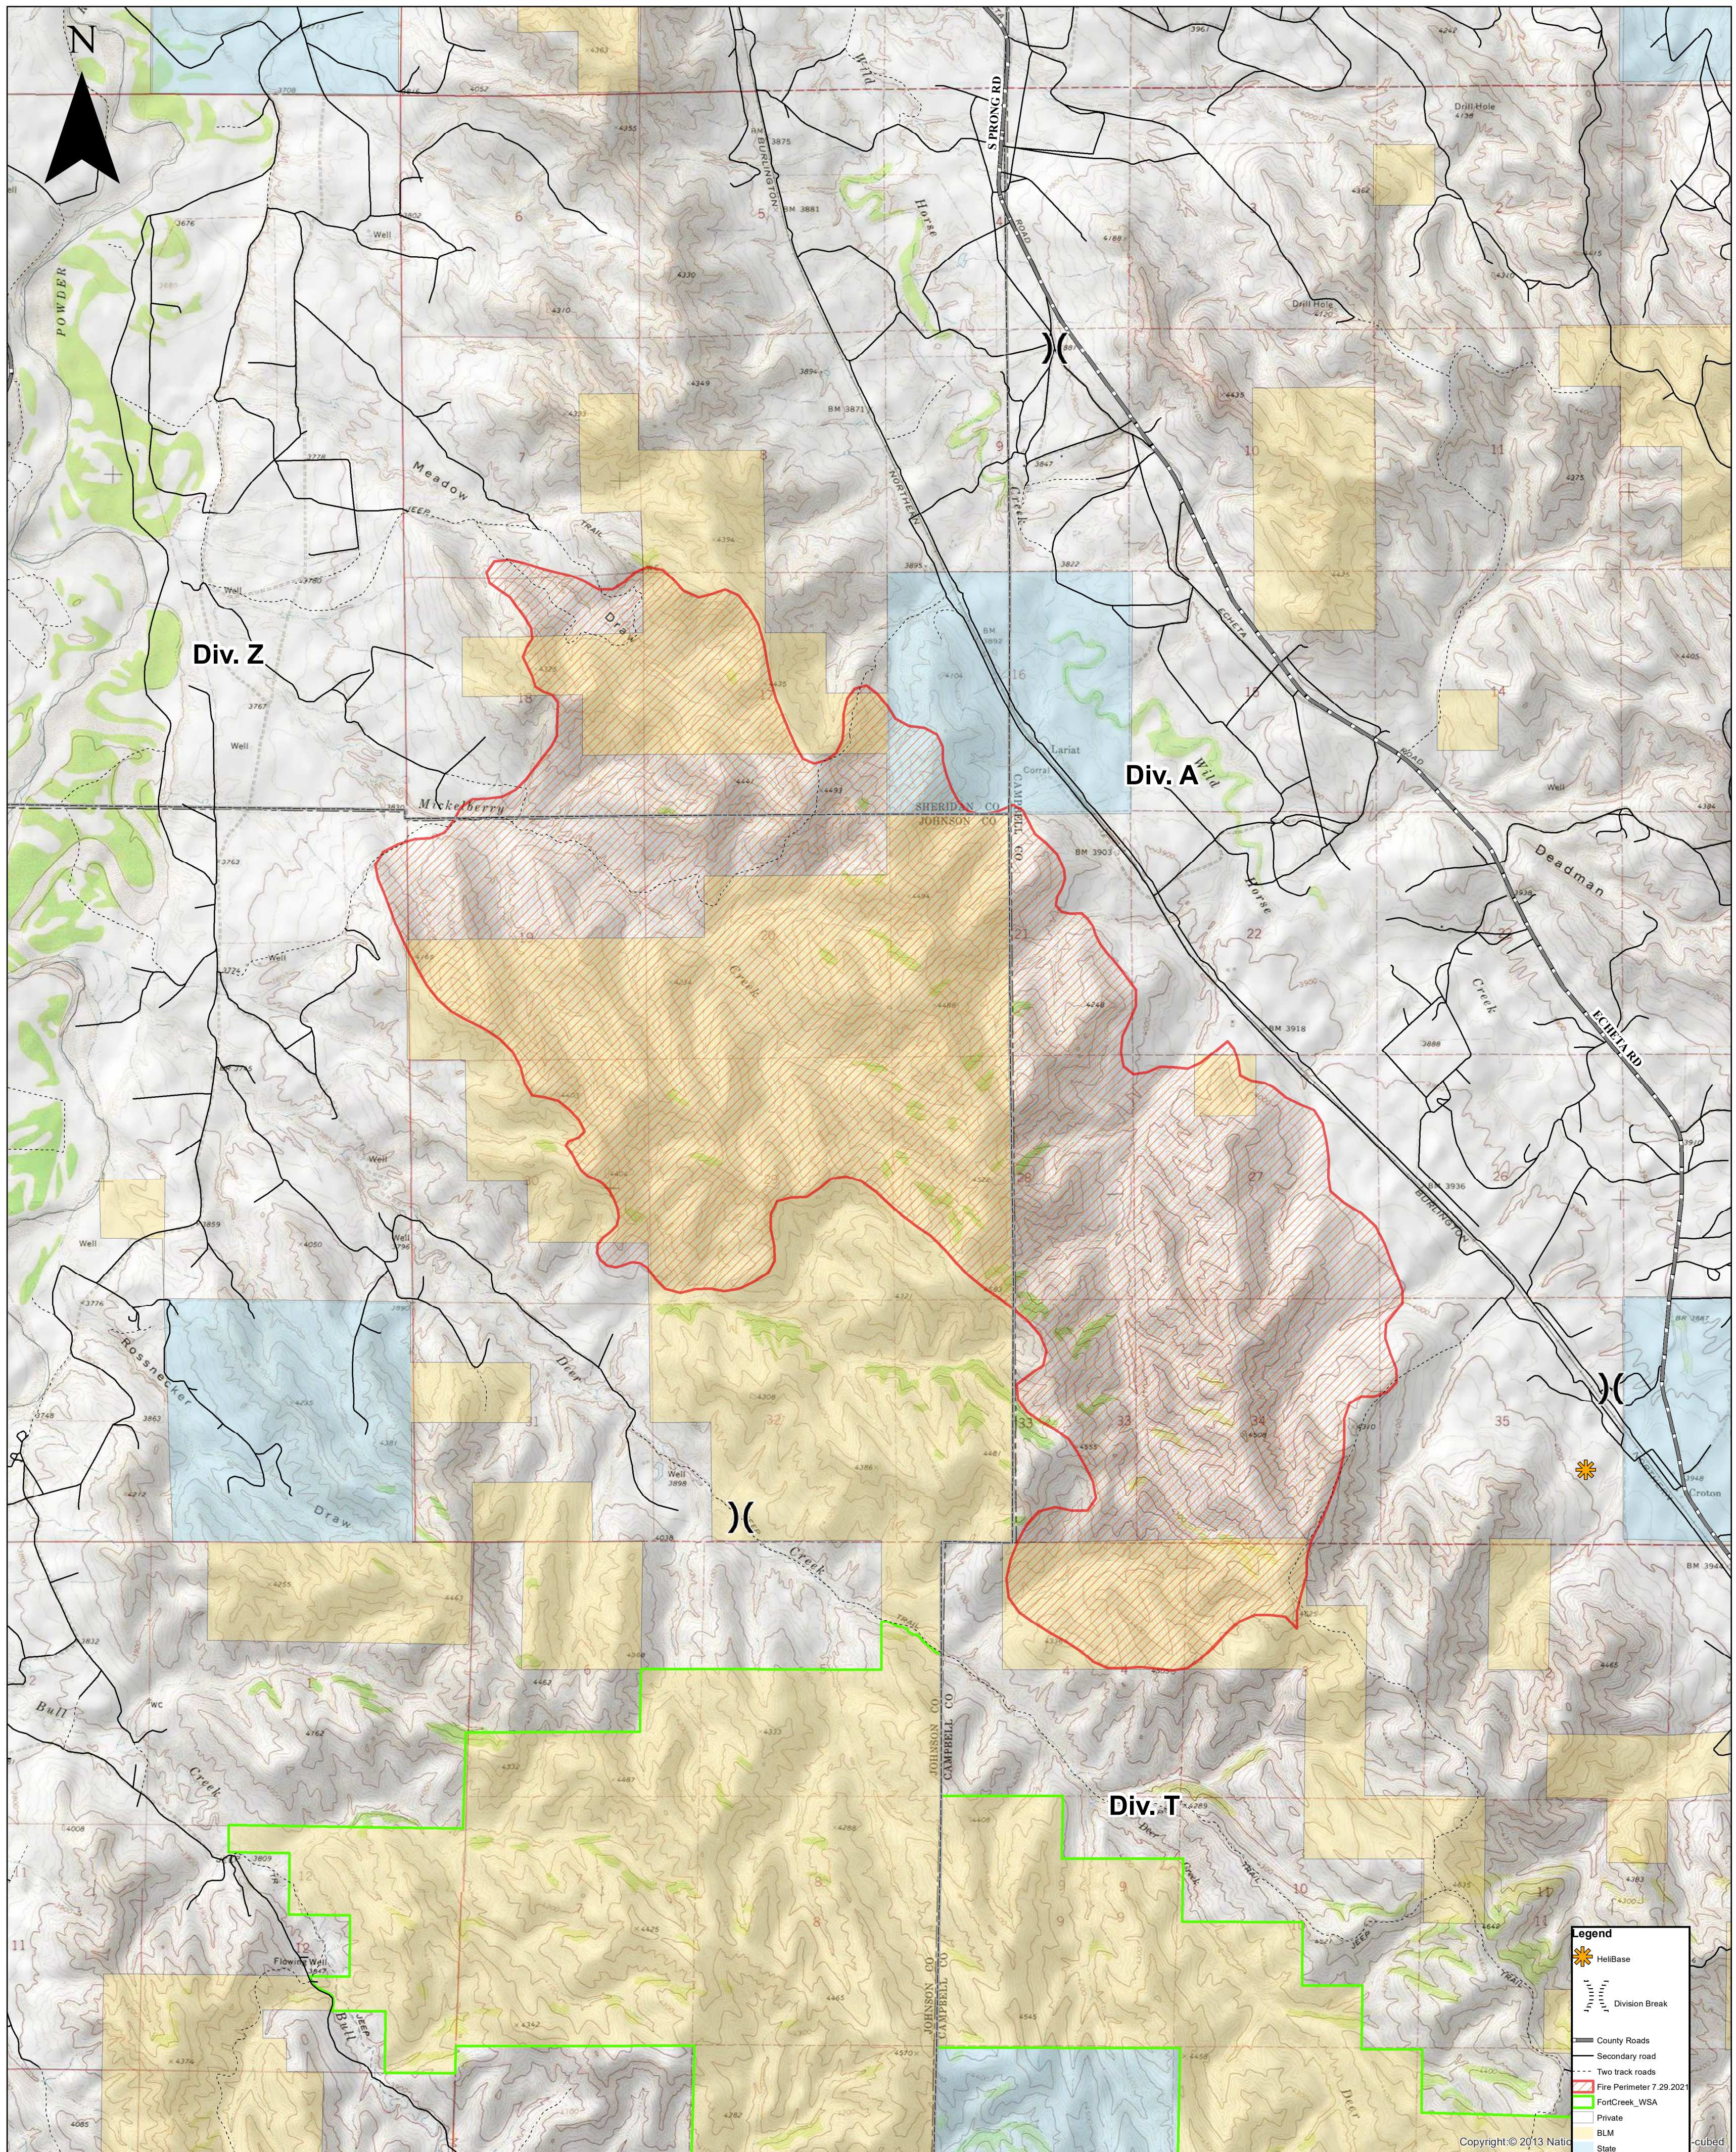

Deer Creek 2 - 7.29.2021

0 0.5 1 2 Miles

Copyright © 2013 National Geographic