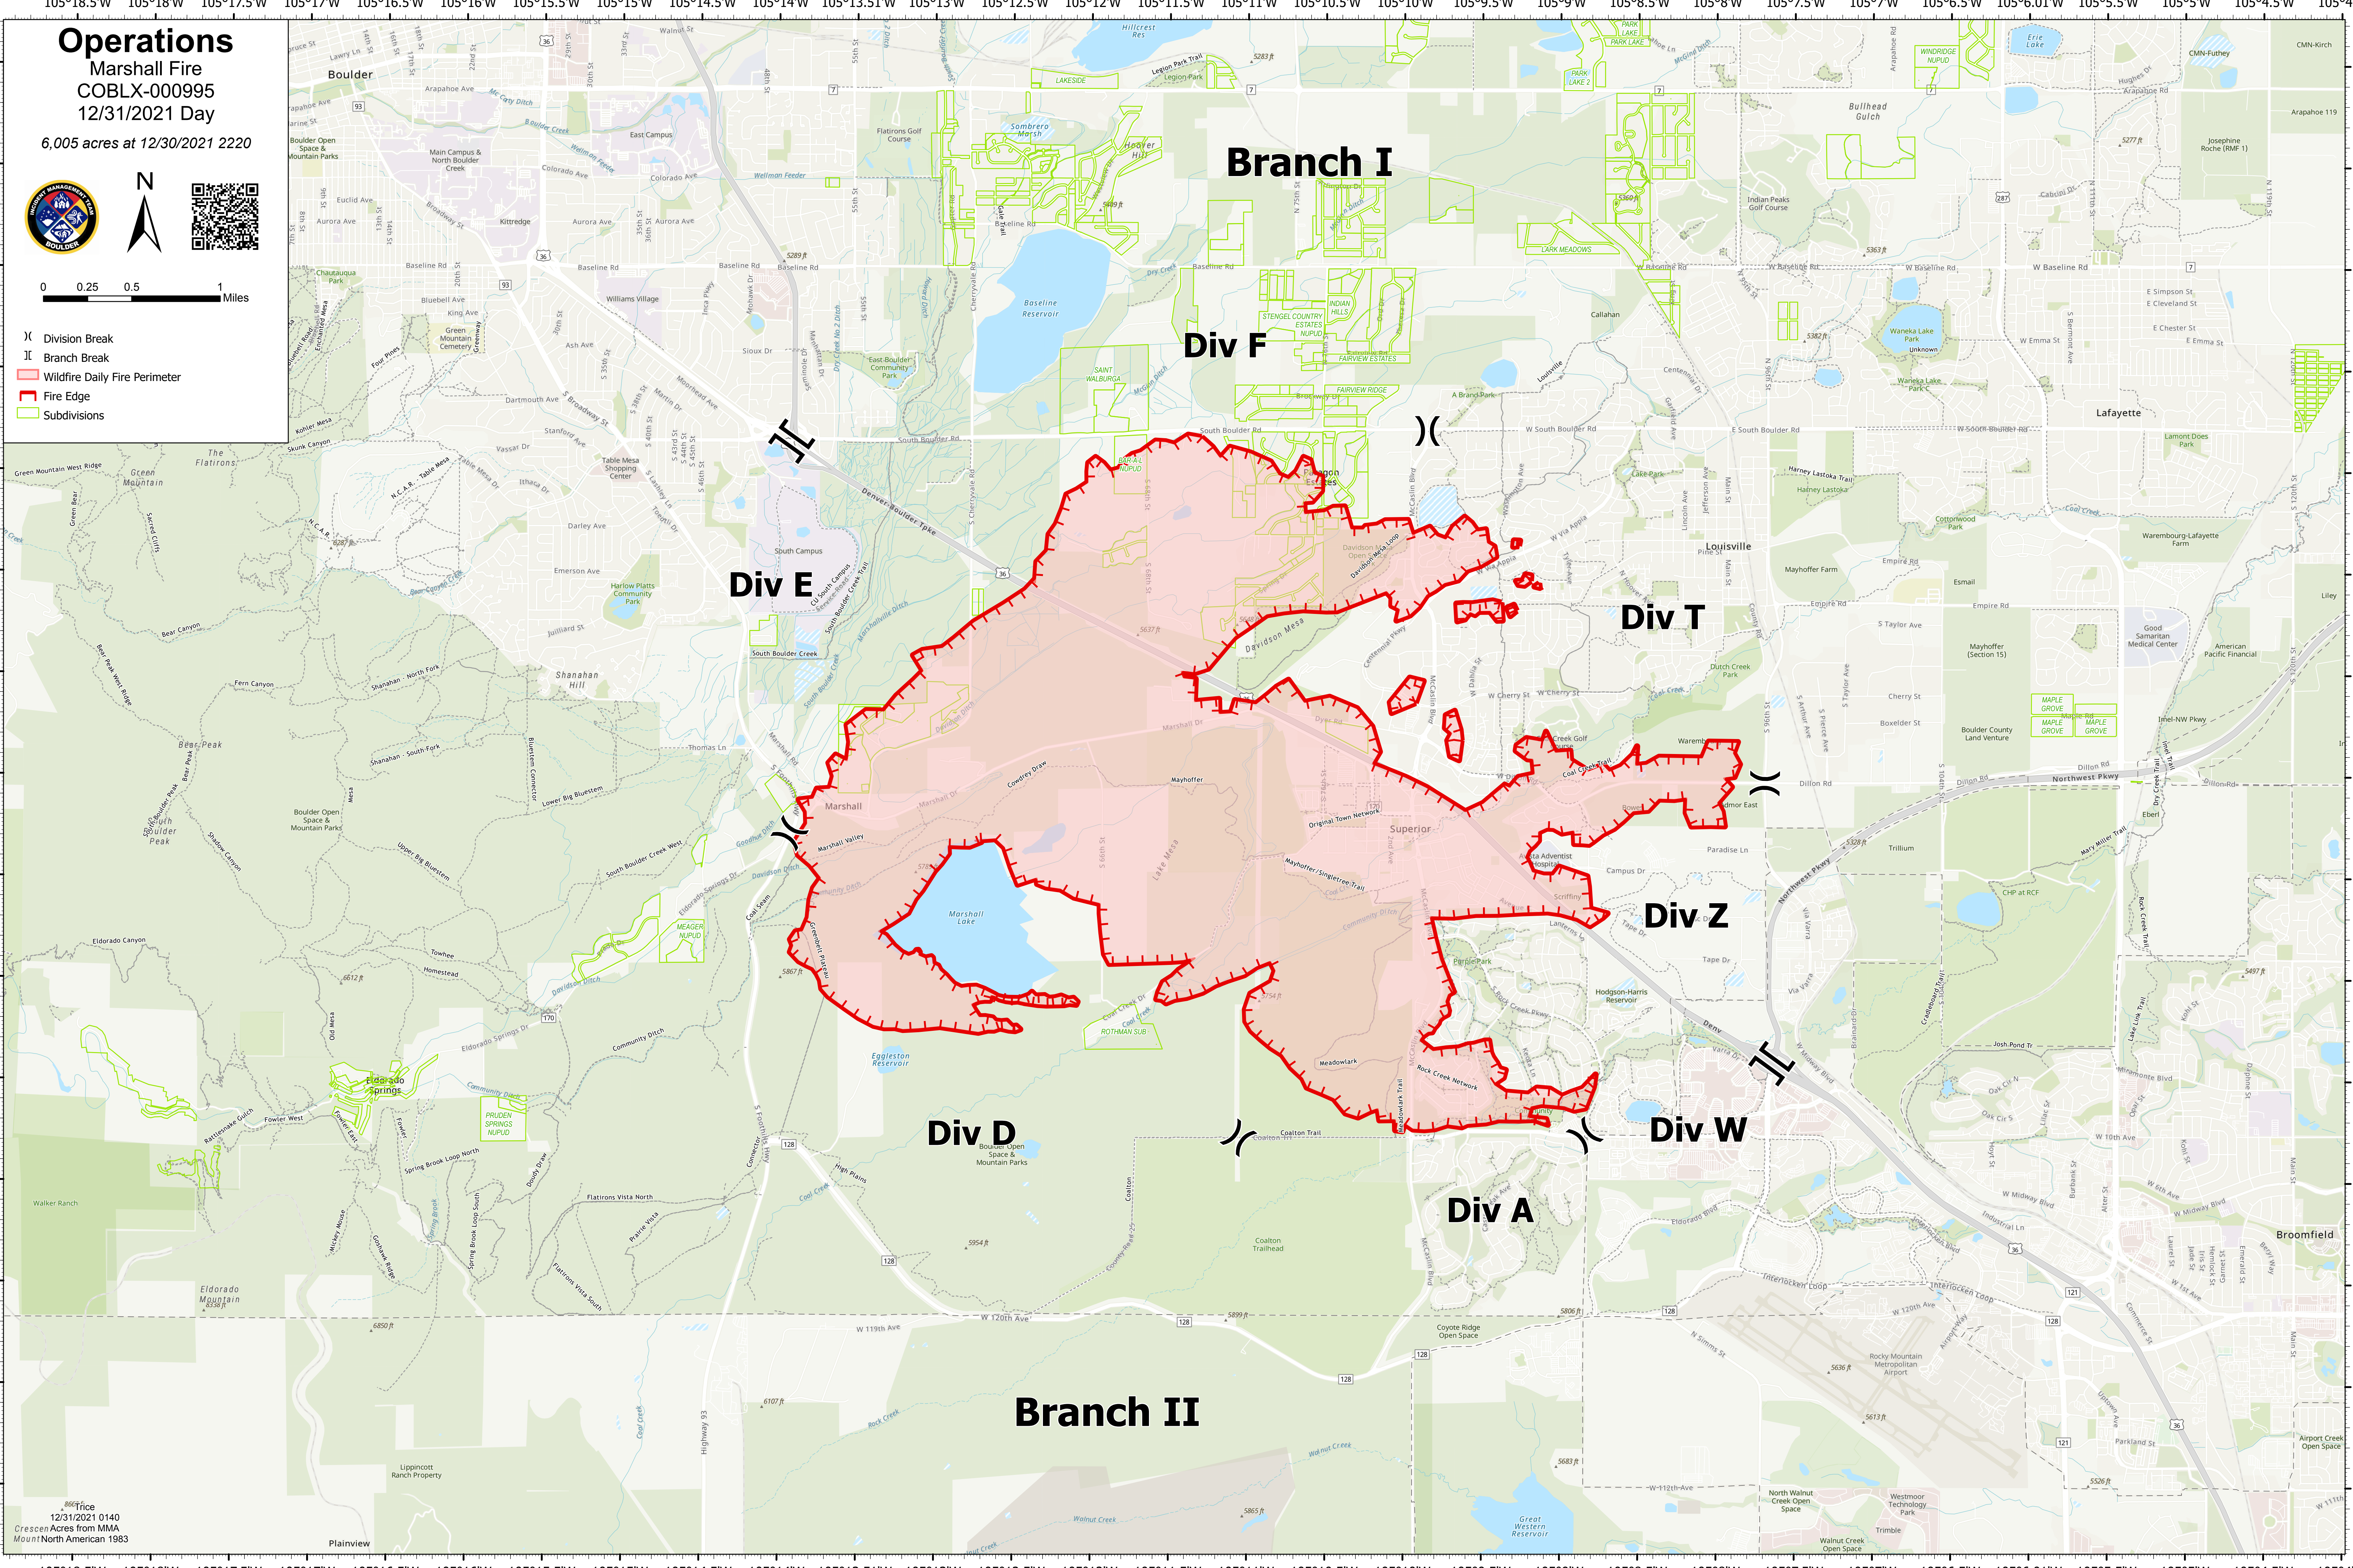

# Operations

Marshall Fire

COBLX-000995

12/31/2021 Day

6,005 acres at 12/30/2021 2220

0 0.25 0.5 1 Miles

- ( ) Division Break
- | | Branch Break
- ▭ Wildfire Daily Fire Perimeter
- ▭ Fire Edge
- ▭ Subdivisions

Branch I

Div F

Div E

Div T

Div Z

Div D

Div A

Div W