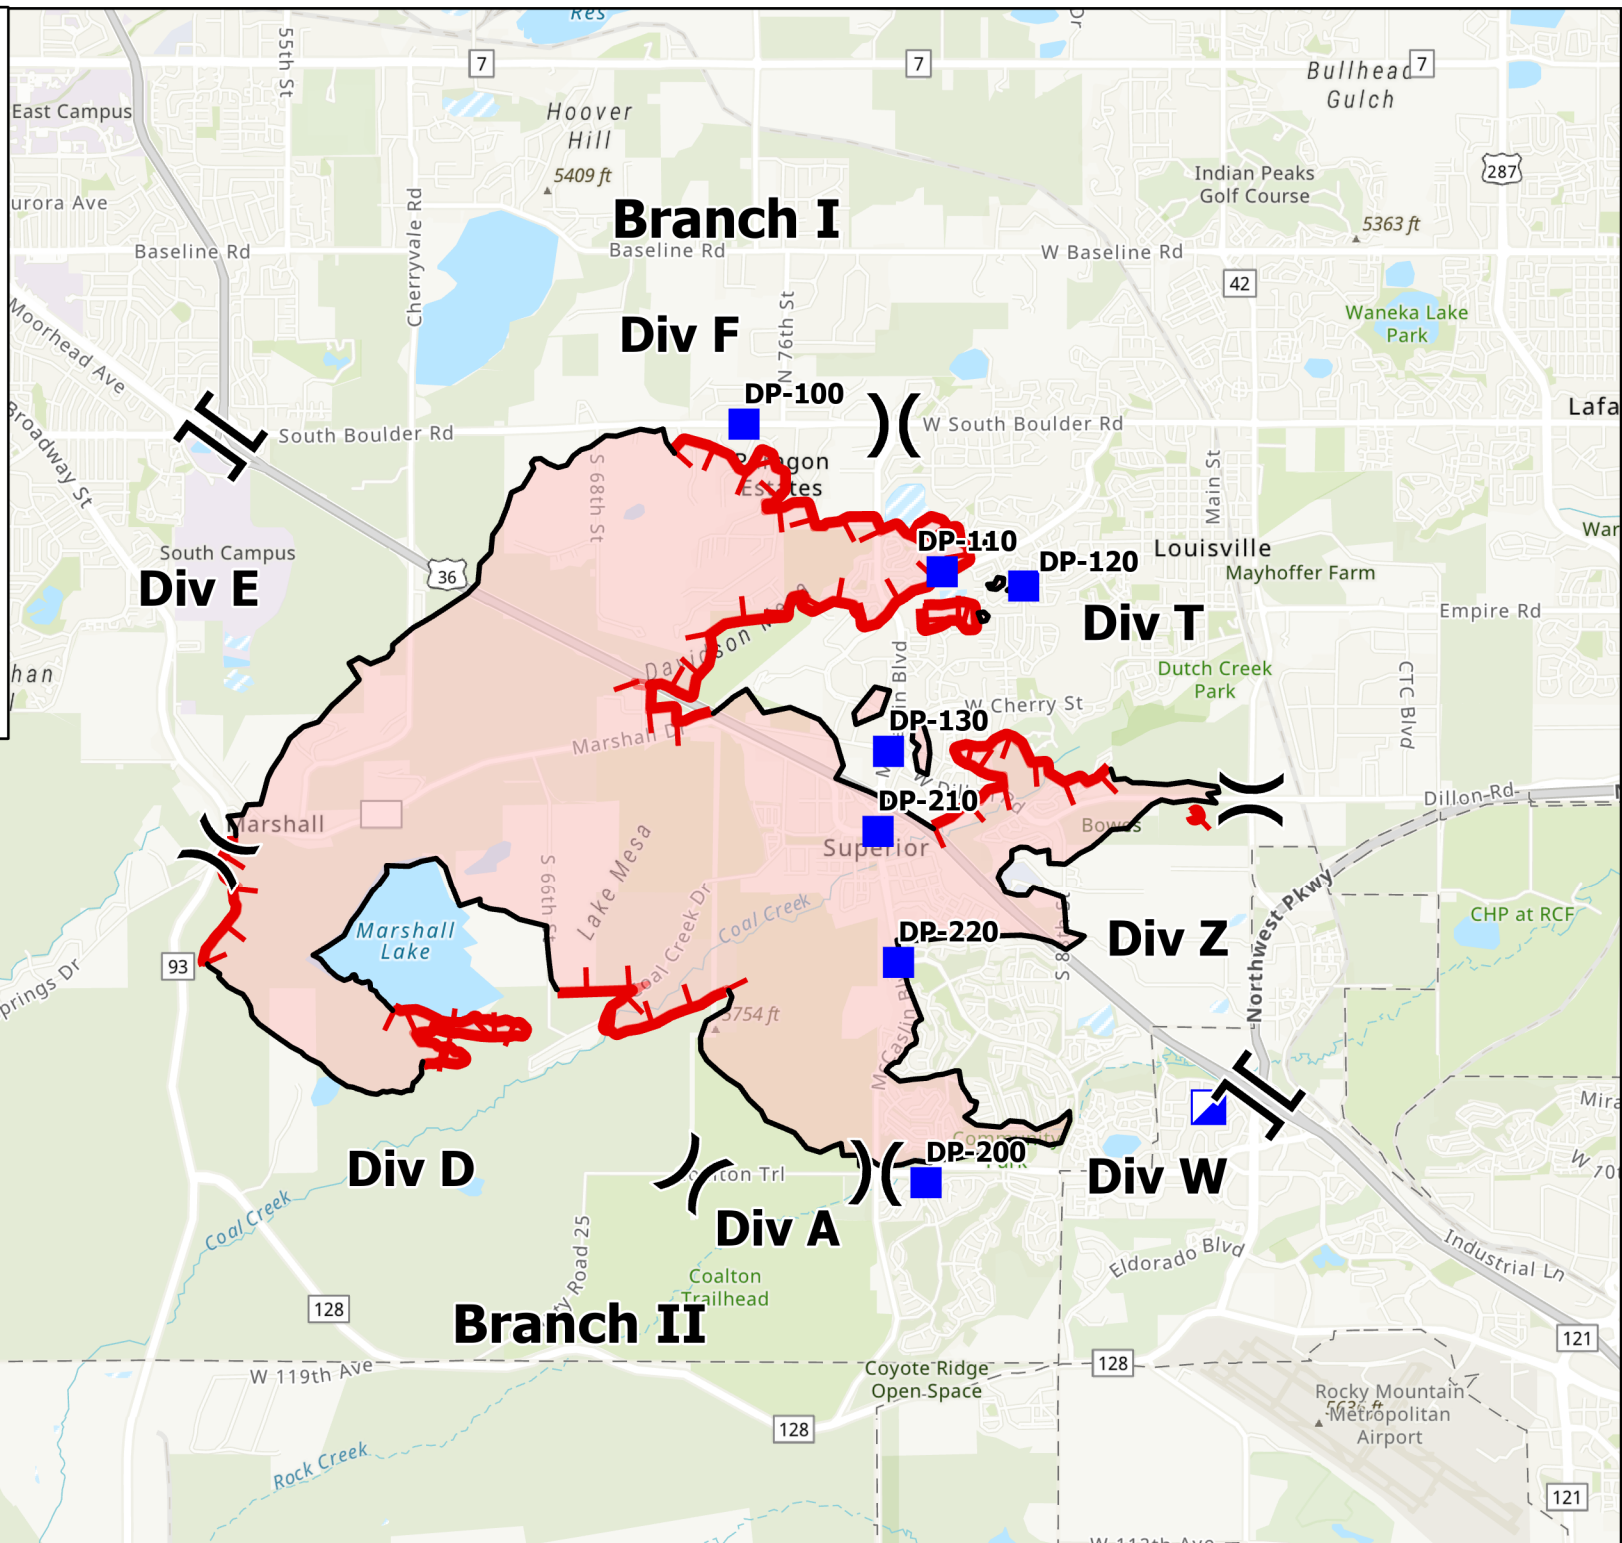

# IAP

Marshall Fire  
COBLX-000995  
01/02/2022 Day

6,026 acres at 12/31/2021 0829  
62% Contained

- (X) Division Break
- (||) Branch Break
- Incident Command Post
- Drop Point
- ▭ Wildfire Daily Fire Perimeter
- ┌ Fire Edge
- Contained Line

Boulder Open Space & Mountain Parks

Eldorado Springs

Trice Mountain

Trice  
1/1/2022 1953  
Acres from MMA  
North American 1983 Datum.