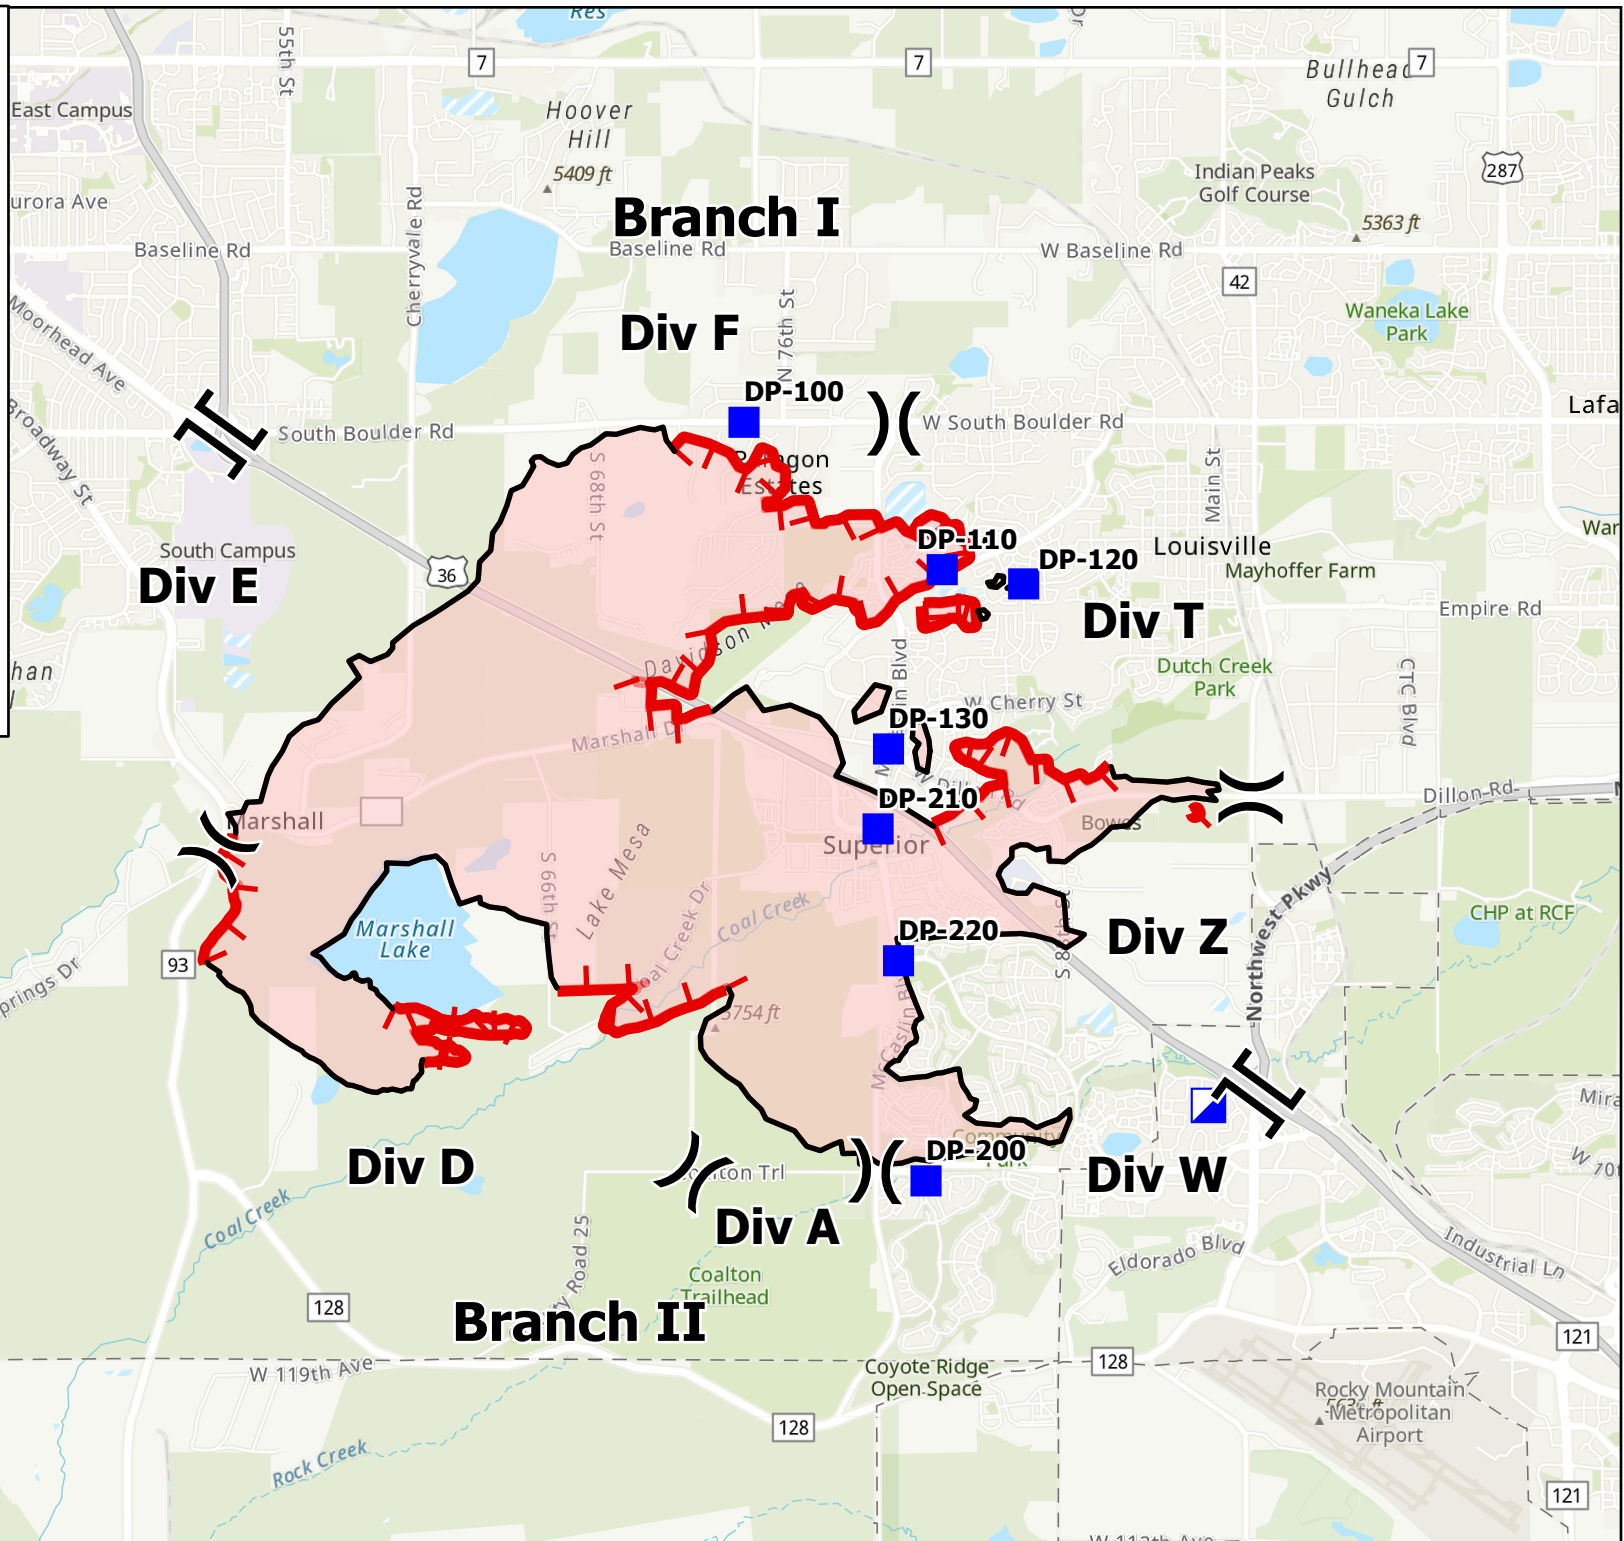

# IAP

Marshall Fire  
COBLX-000995  
01/02/2022 Day

6,026 acres at 12/31/2021 0829  
62% Contained

- (X) Division Break
- (||) Branch Break
- Incident Command Post
- Drop Point
- ▭ Wildfire Daily Fire Perimeter
- ┃ Fire Edge
- Contained Line

Boulder Open Space & Mountain Parks

Eldorado Springs

Trice Mountain

Trice  
1/1/2022 2243  
Acres from MMA  
North American 1983 Datum.

121

121