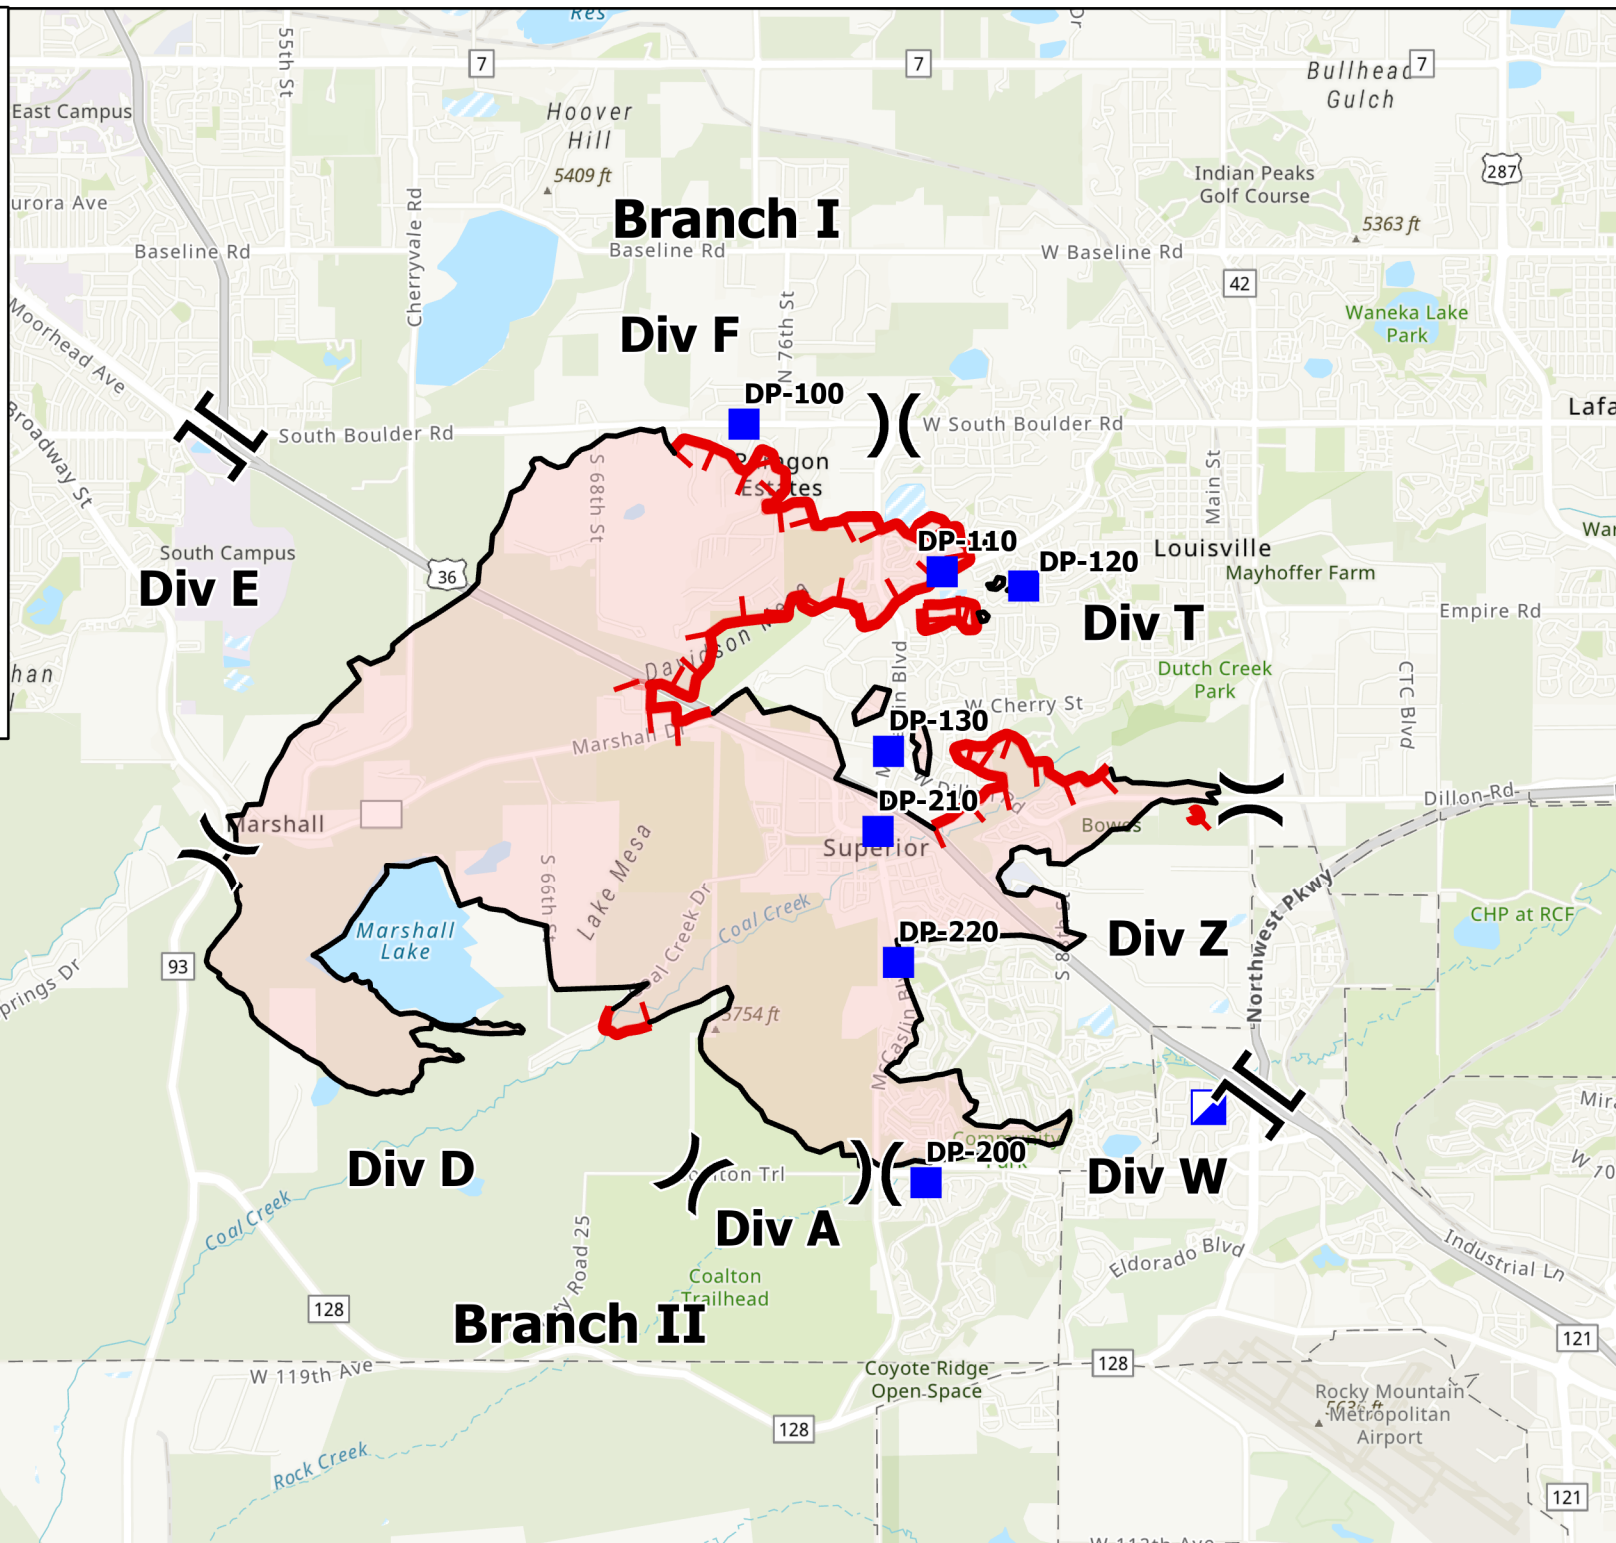

IAP

Marshall Fire
COBLX-000995
01/03/2022 Day

6,026 acres at 12/31/2021 0829
74% Contained

- (X) Division Break
- (||) Branch Break
- Incident Command Post
- Drop Point
- ▭ Wildfire Daily Fire Perimeter
- ┌ Fire Edge
- Contained Line

Boulder Open Space & Mountain Parks

Eldorado Springs

Marshall Mountain

TSmith
1/2/2022 1929
Acres from MMA
North American 1983 Datum.