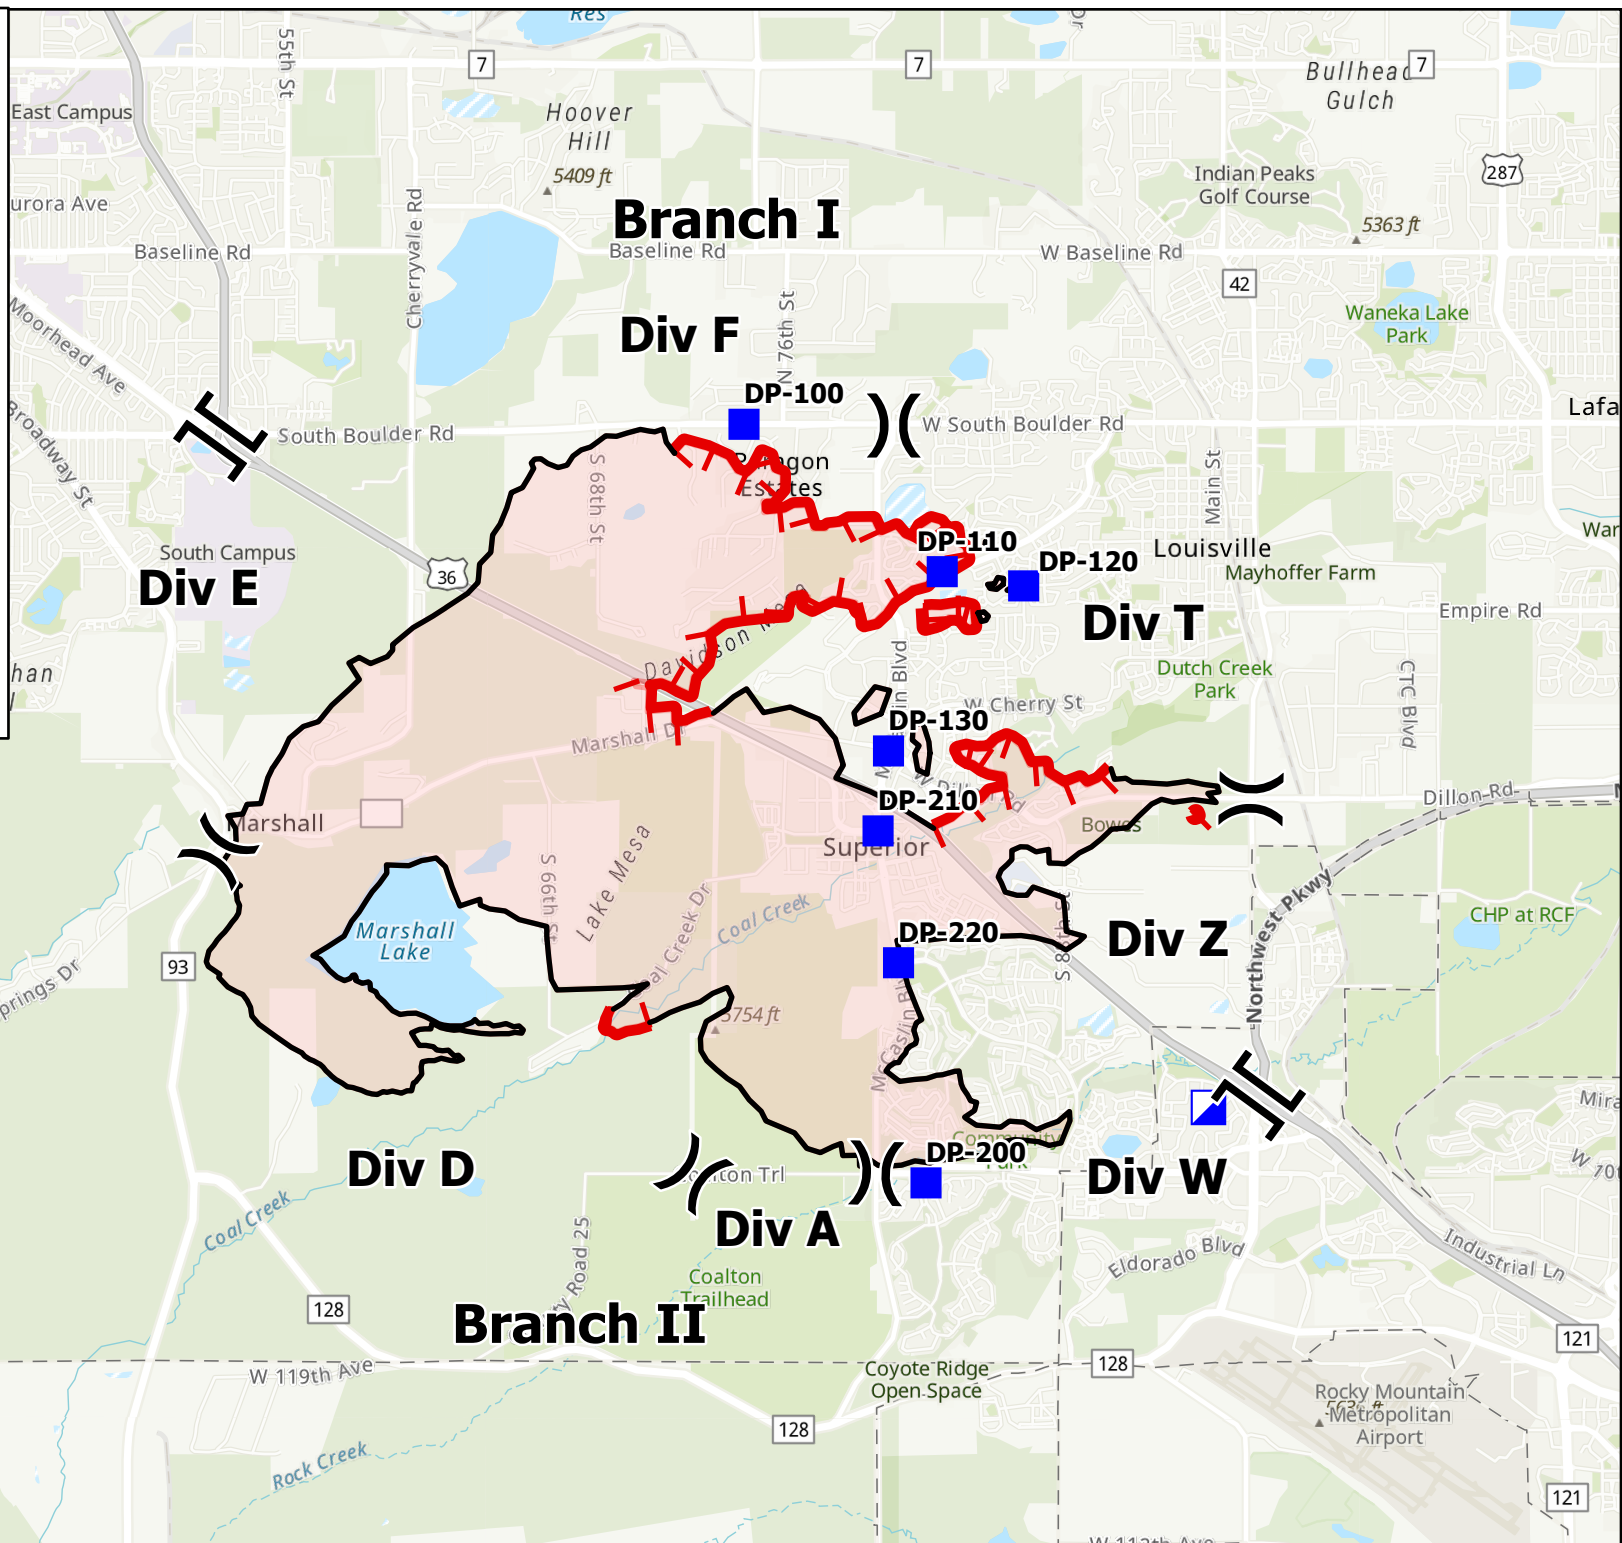

IAP

Marshall Fire
COBLX-000995
01/03/2022 Day

6,026 acres at 12/31/2021 0829
74% Contained

- (X) Division Break
- (||) Branch Break
- Incident Command Post
- Drop Point
- ▭ Wildfire Daily Fire Perimeter
- ┌ Fire Edge
- Contained Line

Boulder Open Space & Mountain Parks

Eldorado Springs

TSmith
1/2/2022 1956
Acres from MMA
North American 1983 Datum.

121