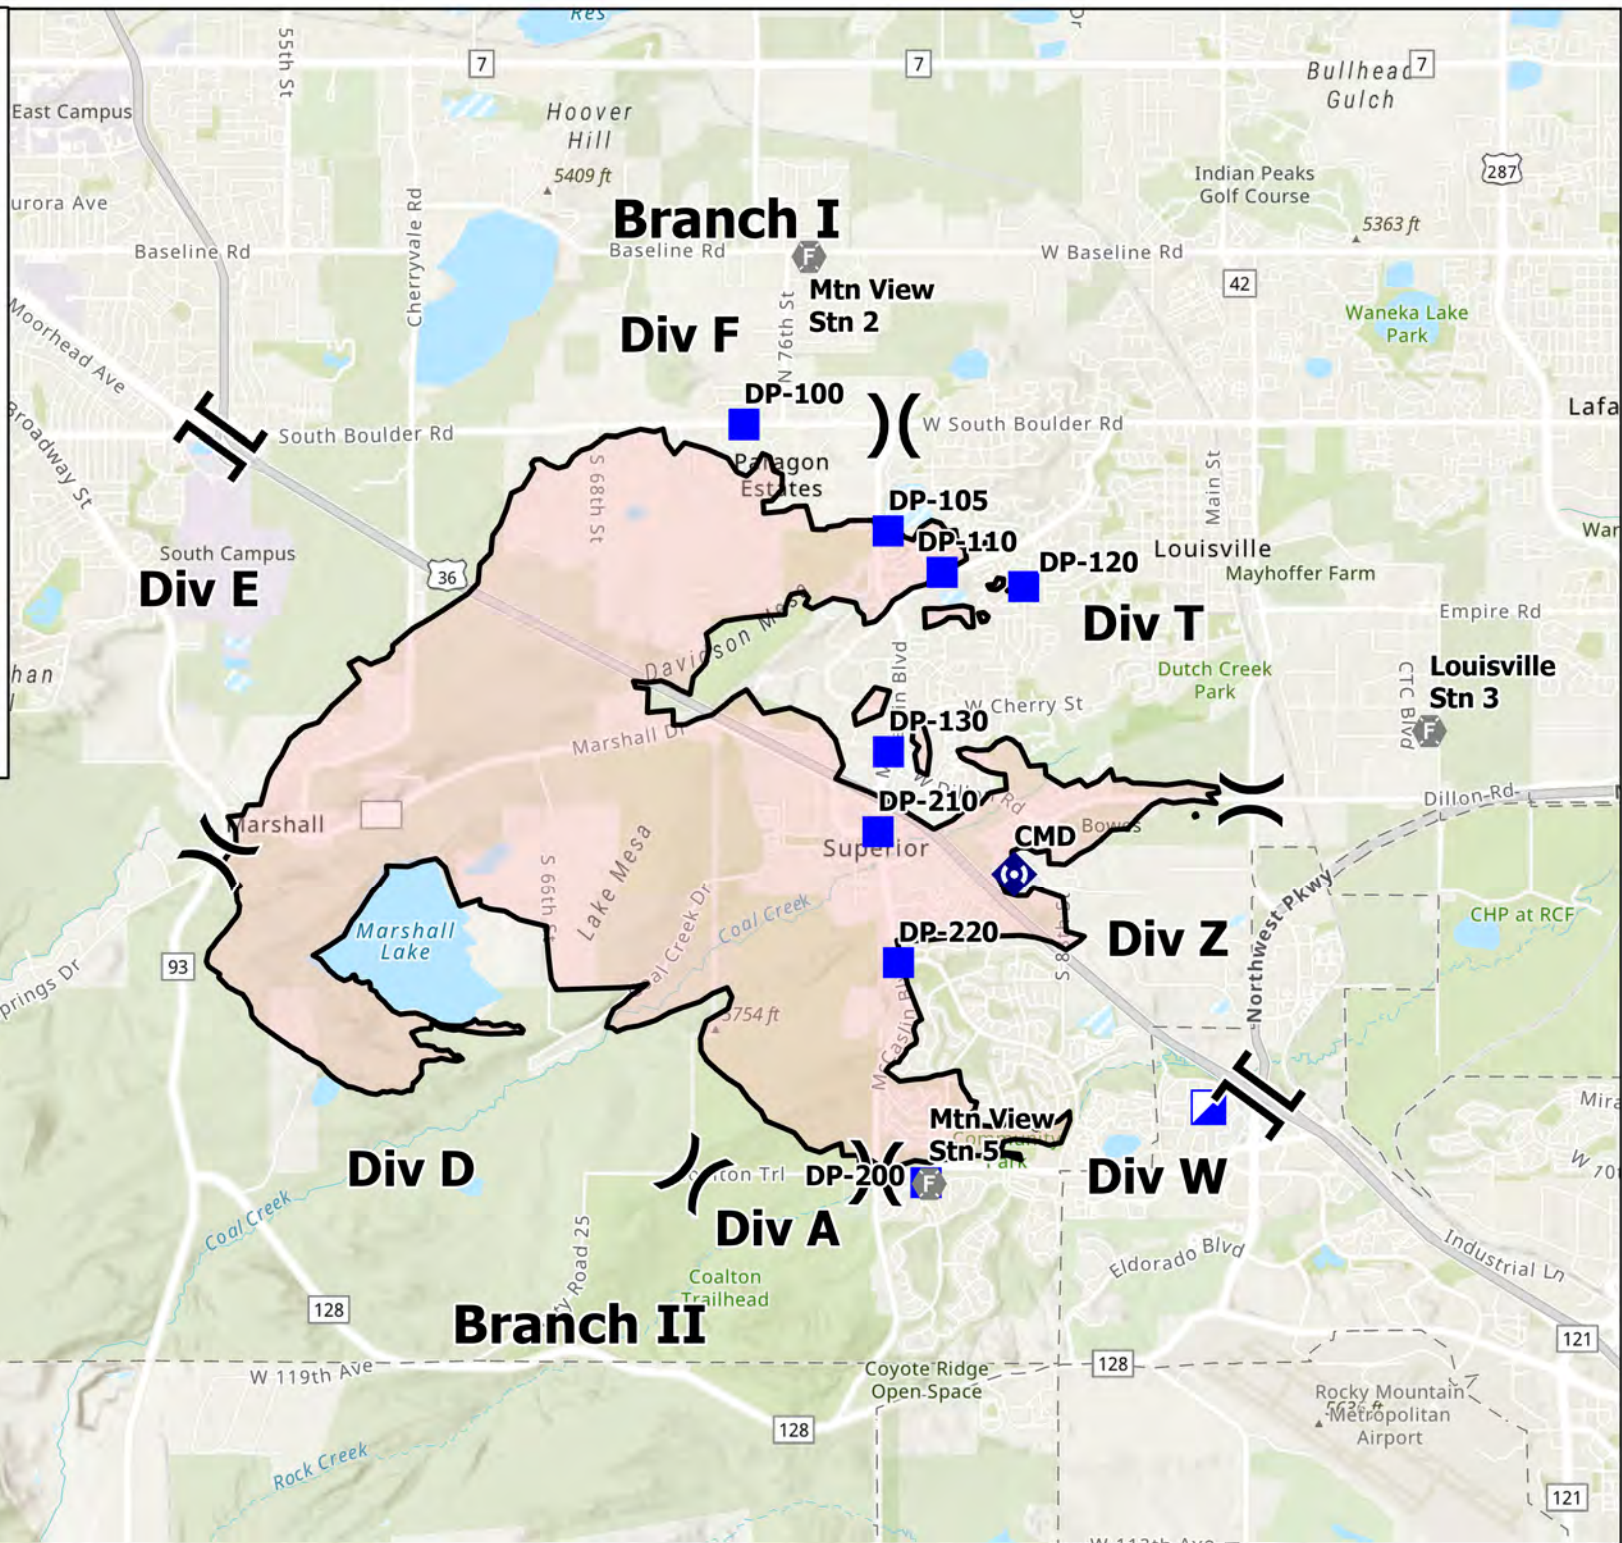

# IAP

Marshall Fire  
COBLX-000995  
01/04/2022 Day

6,026 acres at 12/31/2021 0829  
100% Contained

- X Division Break
- II Branch Break
- Incident Command Post
- Drop Point
- Fire Station
- ◆ Repeater
- ▭ Wildfire Daily Fire Perimeter
- Contained Line

Boulder Open Space & Mountain Parks

Eldorado Springs

Rocky Mountain Metropolitan Airport

TSmith  
1/3/2022 1802  
Acres from MMA  
North American 1983 Datum.