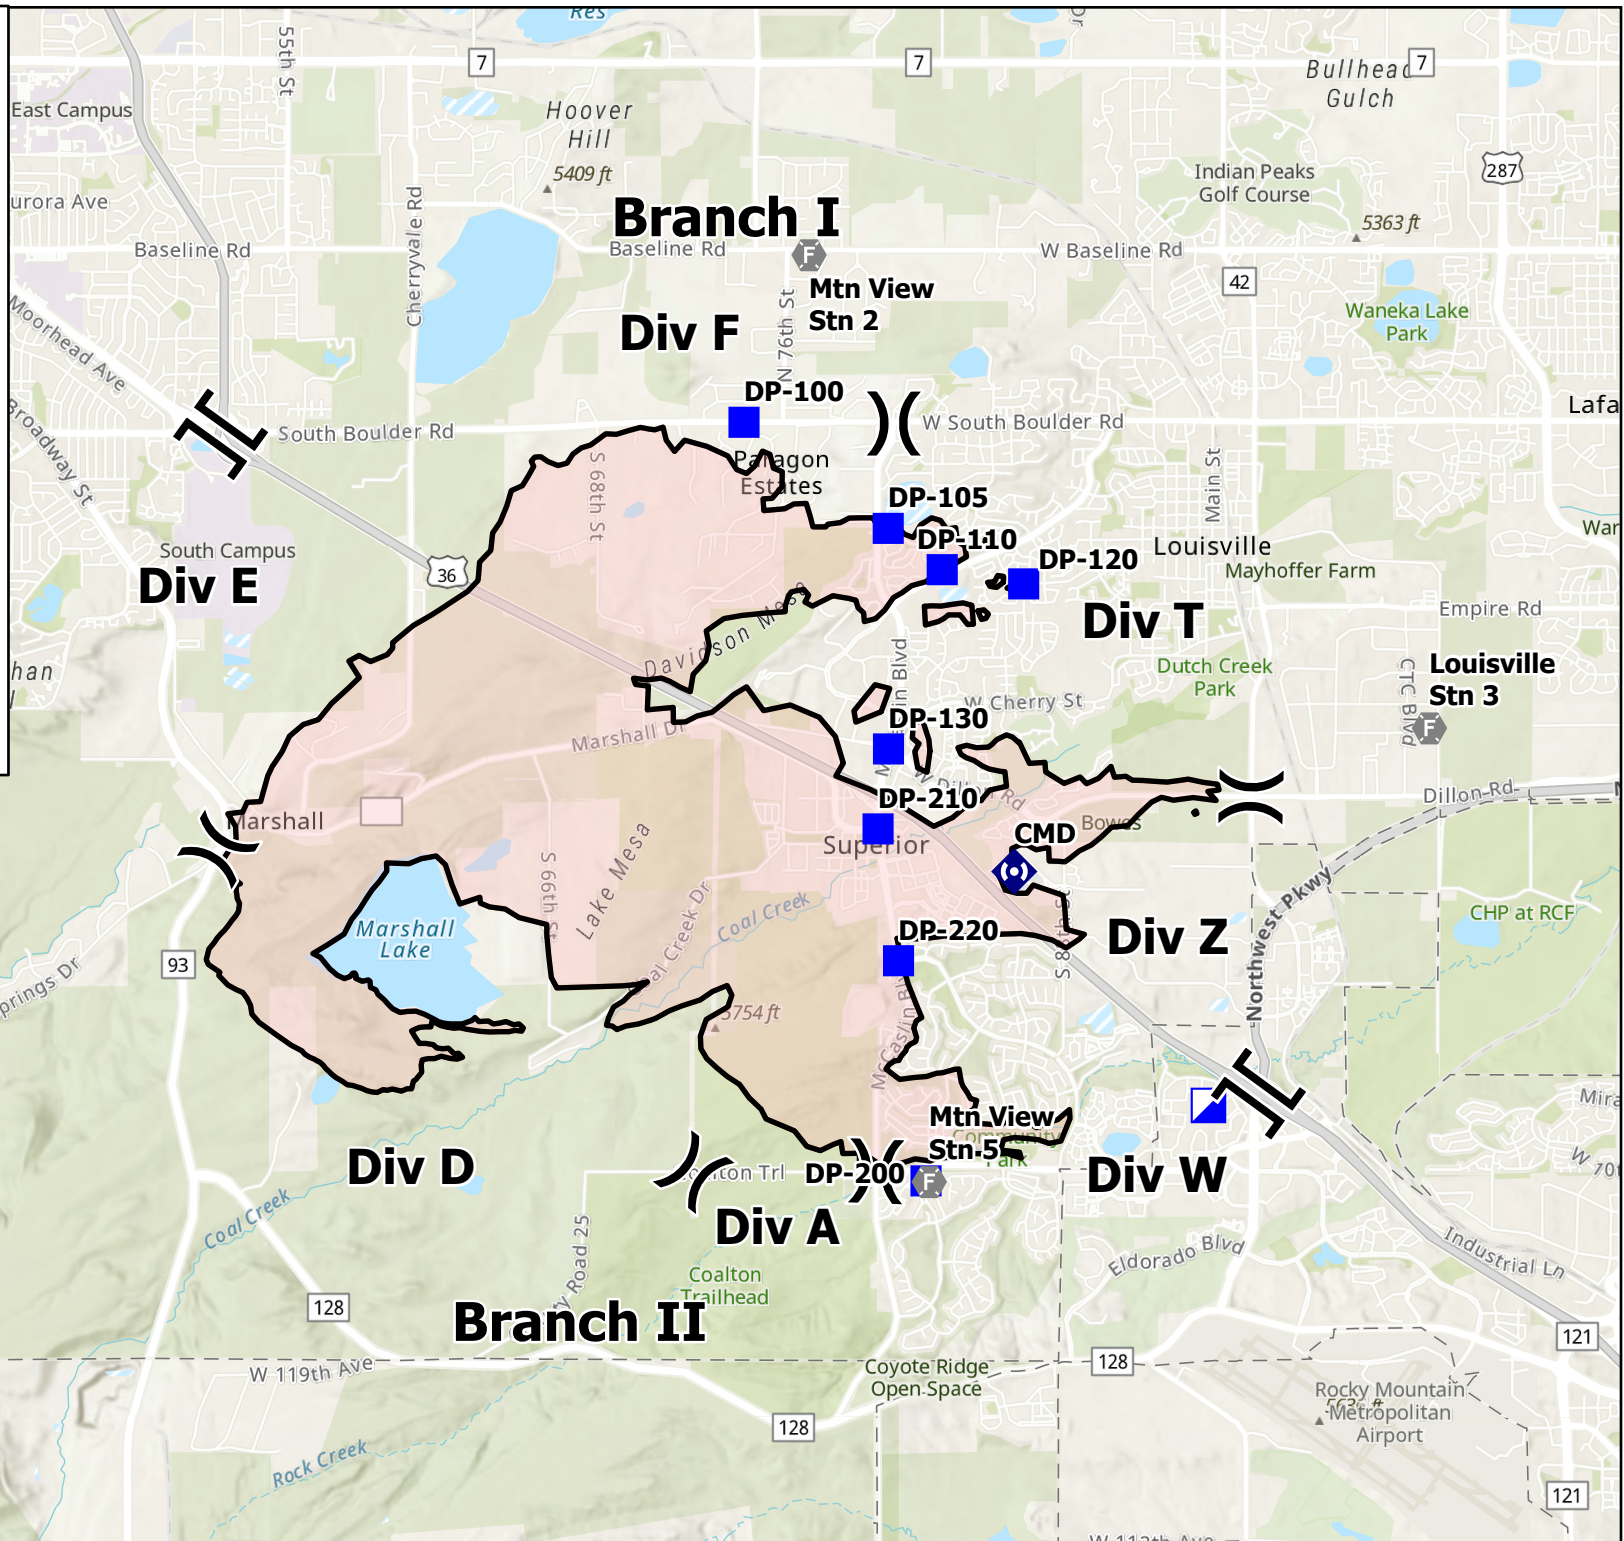

# IAP

Marshall Fire  
COBLX-000995  
01/04/2022 Day

6,026 acres at 12/31/2021 0829  
100% Contained

- (X) Division Break
- (||) Branch Break
- Incident Command Post
- Drop Point
- ⦿ Fire Station
- ⬢ Repeater
- ▭ Wildfire Daily Fire Perimeter
- Contained Line

Boulder Open Space & Mountain Parks

Eldorado Springs

Marshall

TSmith  
1/3/2022 1804  
Acres from MMA  
North American 1983 Datum.