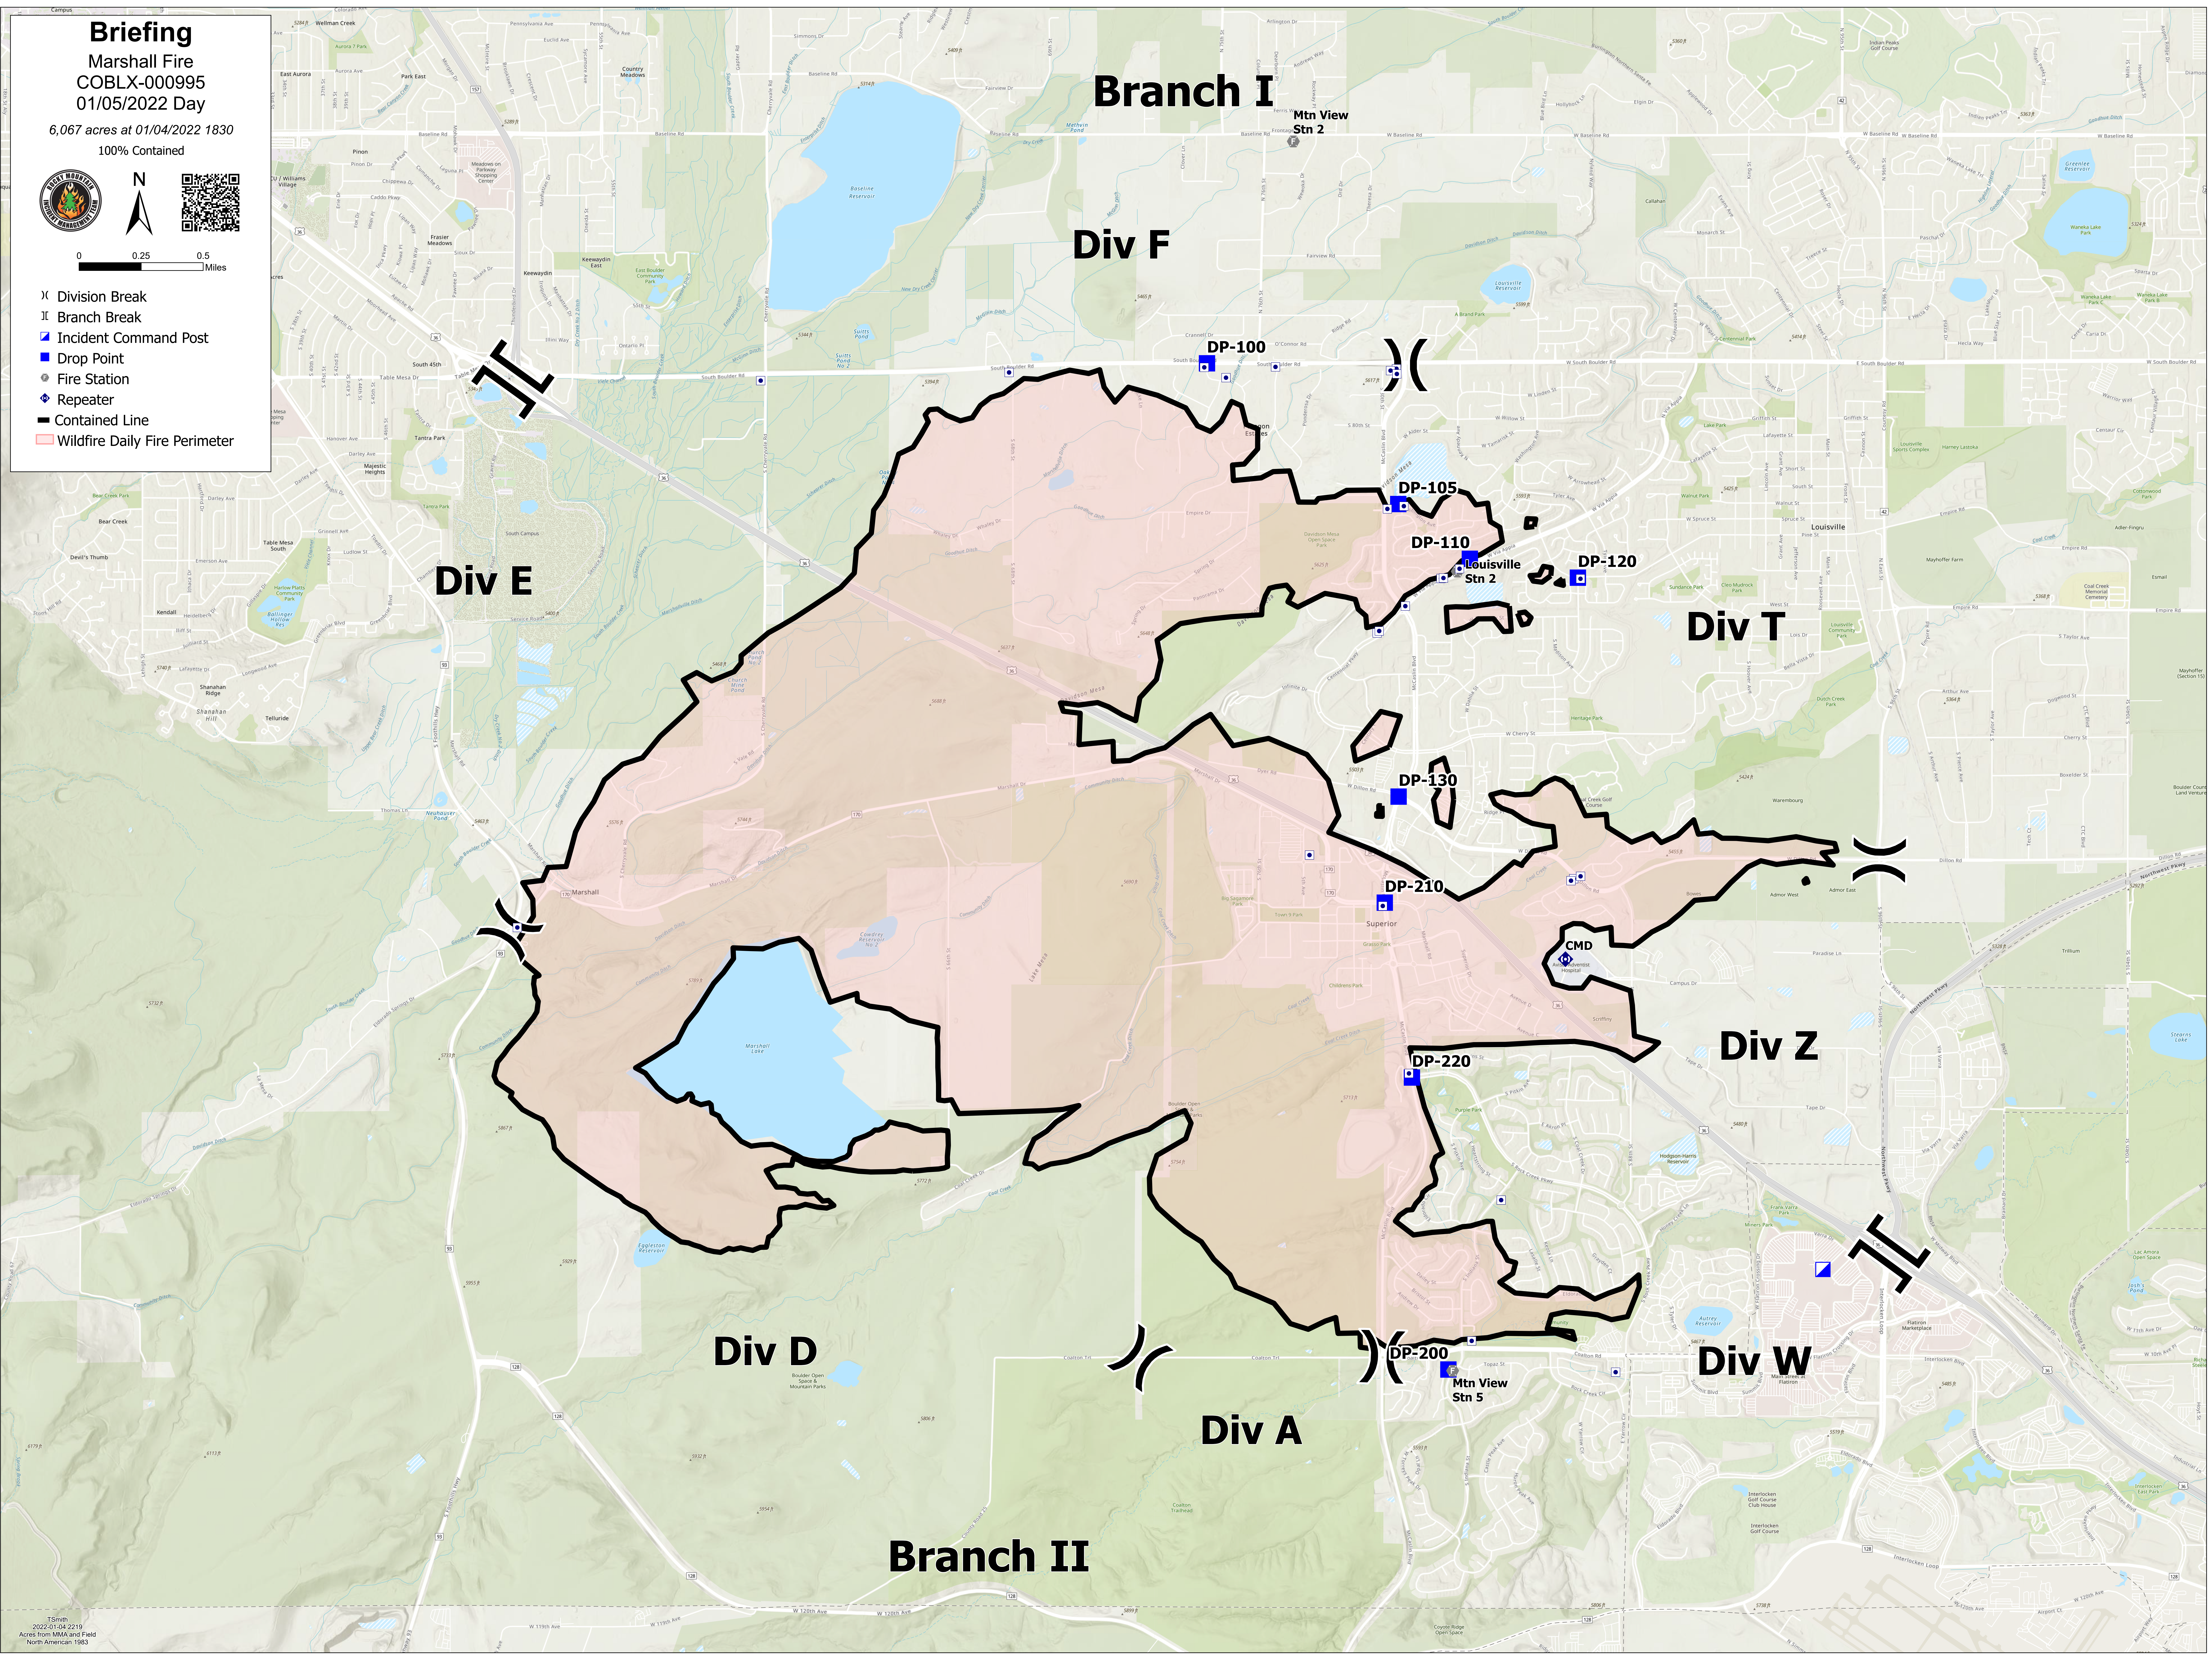

Briefing

Marshall Fire
COBLX-000995

01/05/2022 Day

6,067 acres at 01/04/2022 1830

100% Contained

0 0.25 0.5 Miles

- ⌘ Division Break
- ⌘ Branch Break
- Incident Command Post
- Drop Point
- Fire Station
- ◆ Repeater
- Contained Line
- ▭ Wildfire Daily Fire Perimeter

Branch I

Div F

Div E

Div T

Div Z

Div W

Div A

Branch II

Mtn View Stn 2

DP-105

DP-110

DP-120

DP-130

DP-210

DP-220

DP-200

CMD

Mtn View Stn 5

Louisville Stn 2