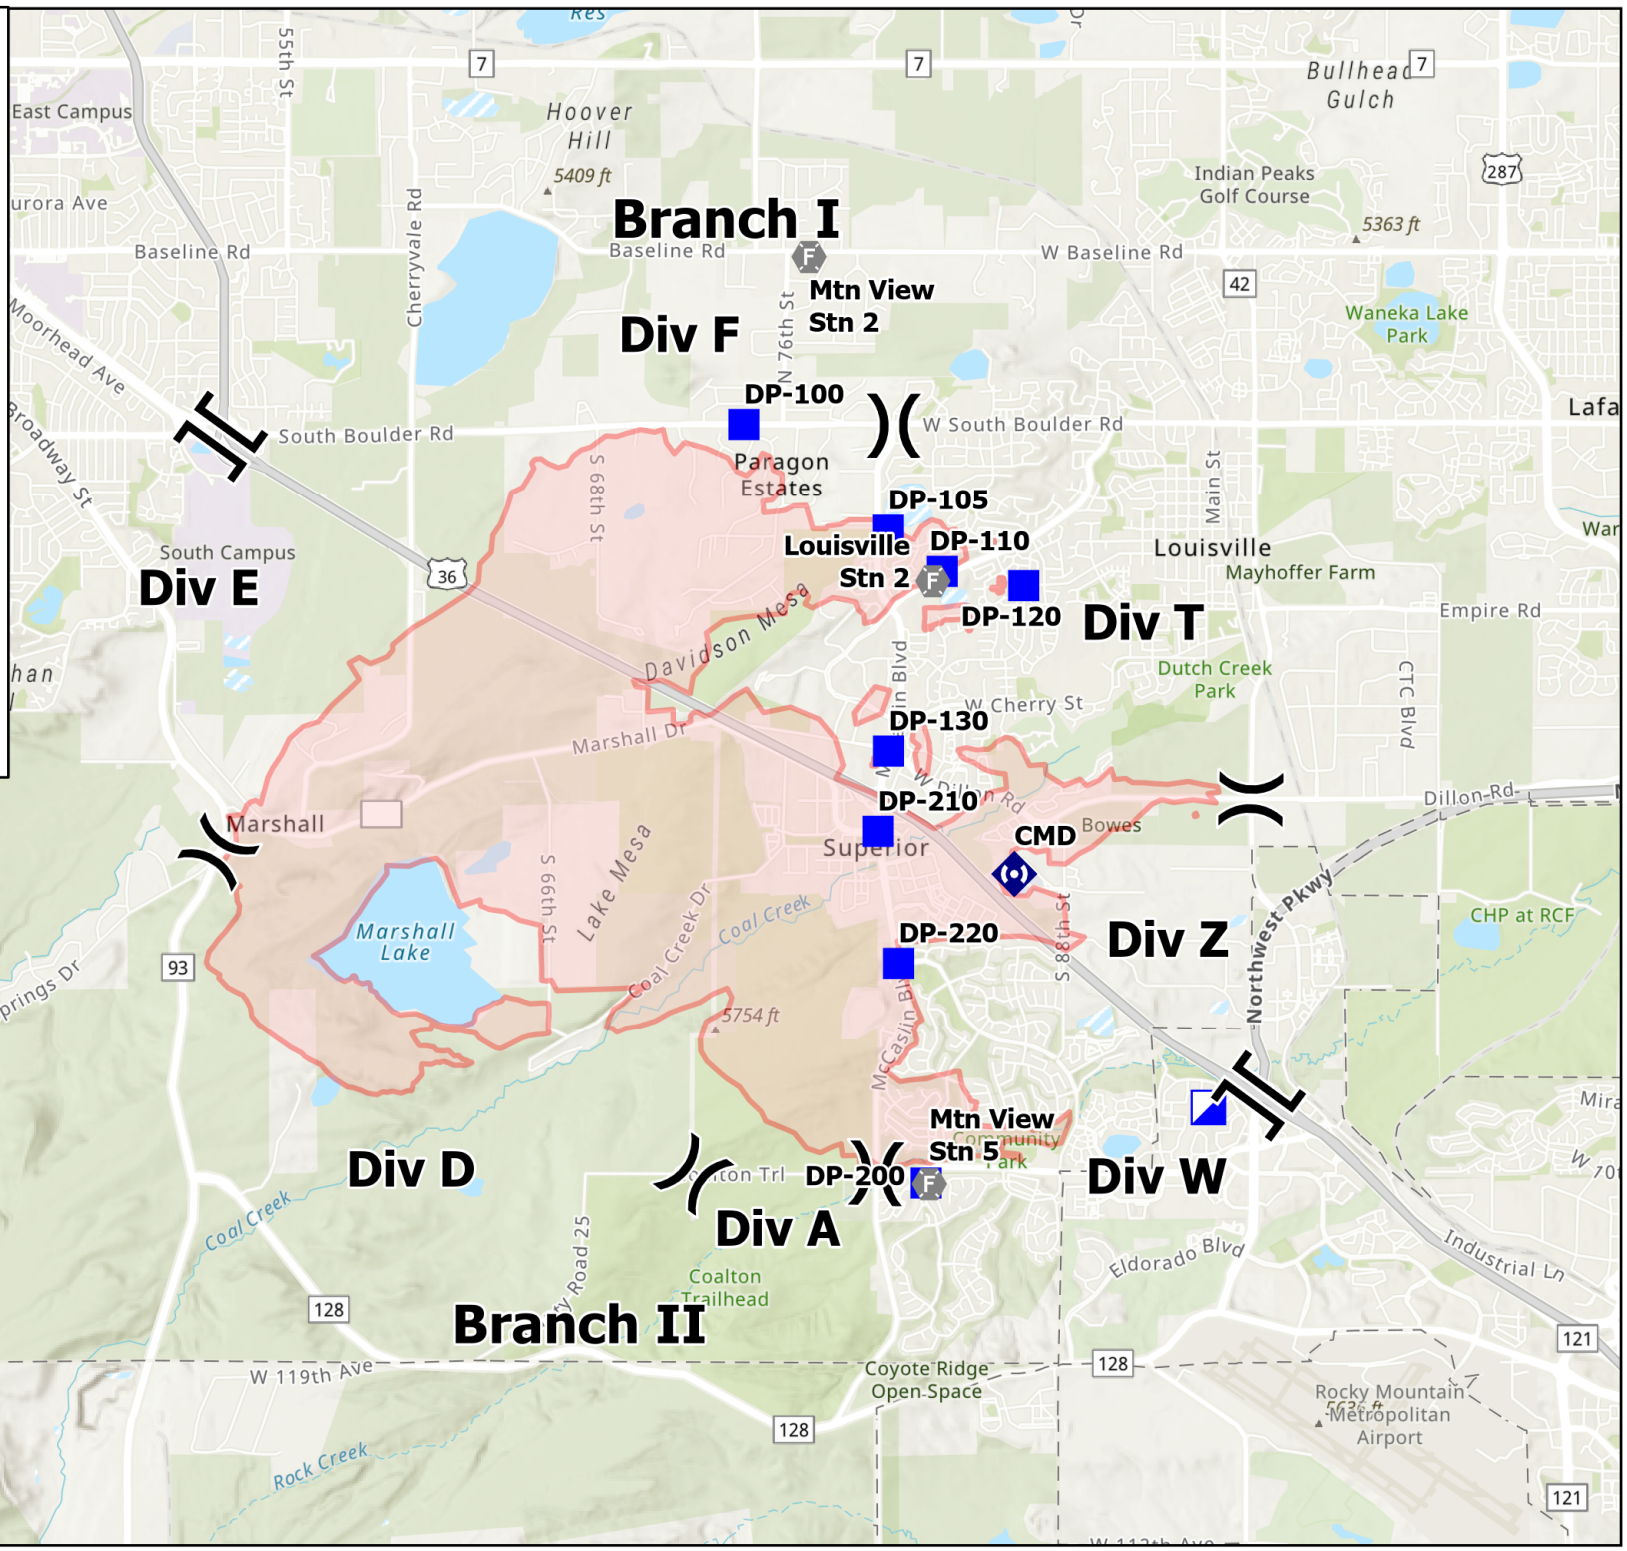

IAP

Marshall Fire
COBLX-000995
01/06/2022 Day

6,080 acres at 01/05/2022 1830
100% Contained

- (X) Division Break
- (||) Branch Break
- Incident Command Post
- Drop Point
- ⦿ Fire Station
- ⦿ Repeater
- ▭ Wildfire Daily Fire Perimeter

Boulder Open Space & Mountain Parks

Eldorado Springs

TSmith
2022-01-05 1916
Acres from MMA and Field
North American 1983 Datum.