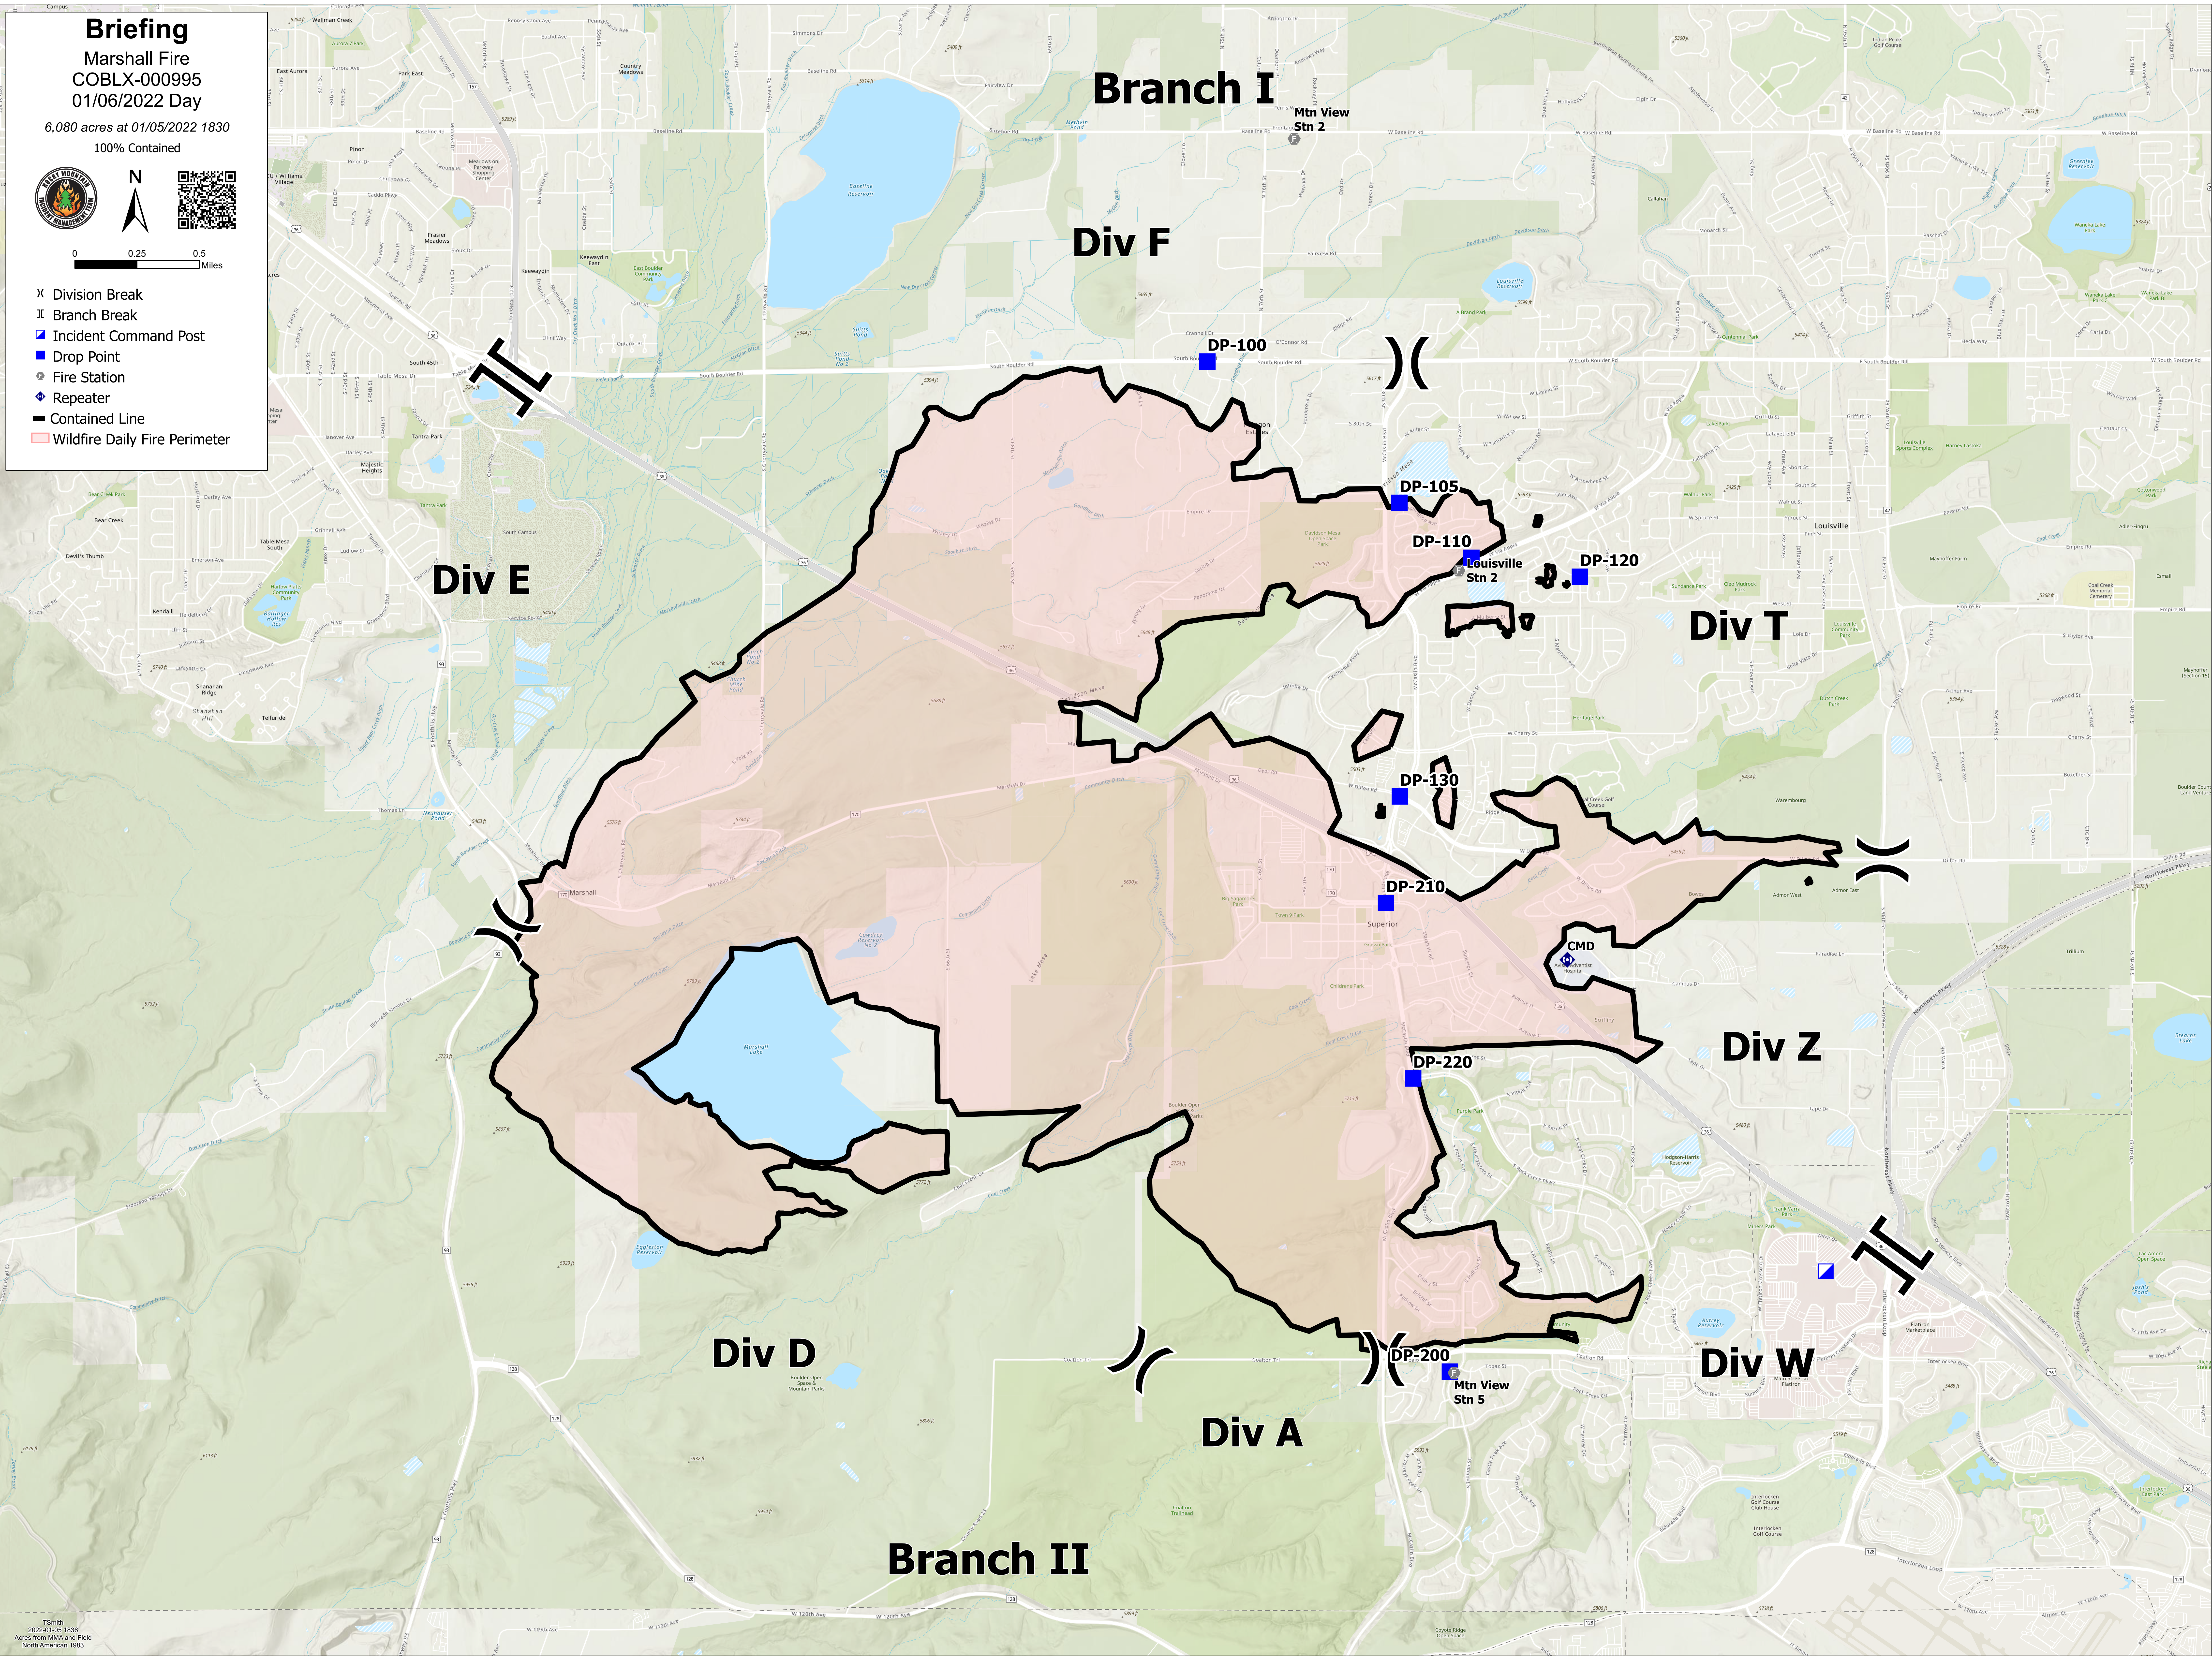

Briefing

Marshall Fire
COBLX-000995

01/06/2022 Day

6,080 acres at 01/05/2022 1830

100% Contained

0 0.25 0.5 Miles

- ⌘ Division Break
- ⌘ Branch Break
- Incident Command Post
- Drop Point
- Fire Station
- ◆ Repeater
- Contained Line
- ▭ Wildfire Daily Fire Perimeter

Branch I

Div F

Div E

Div T

Div Z

Div D

Div A

Div W

Branch II

DP-100

DP-105

DP-110

DP-120

DP-130

DP-210

DP-220

DP-200

CMD

Mtn View
Stn 2

Louisville
Stn 2

Mtn View
Stn 5