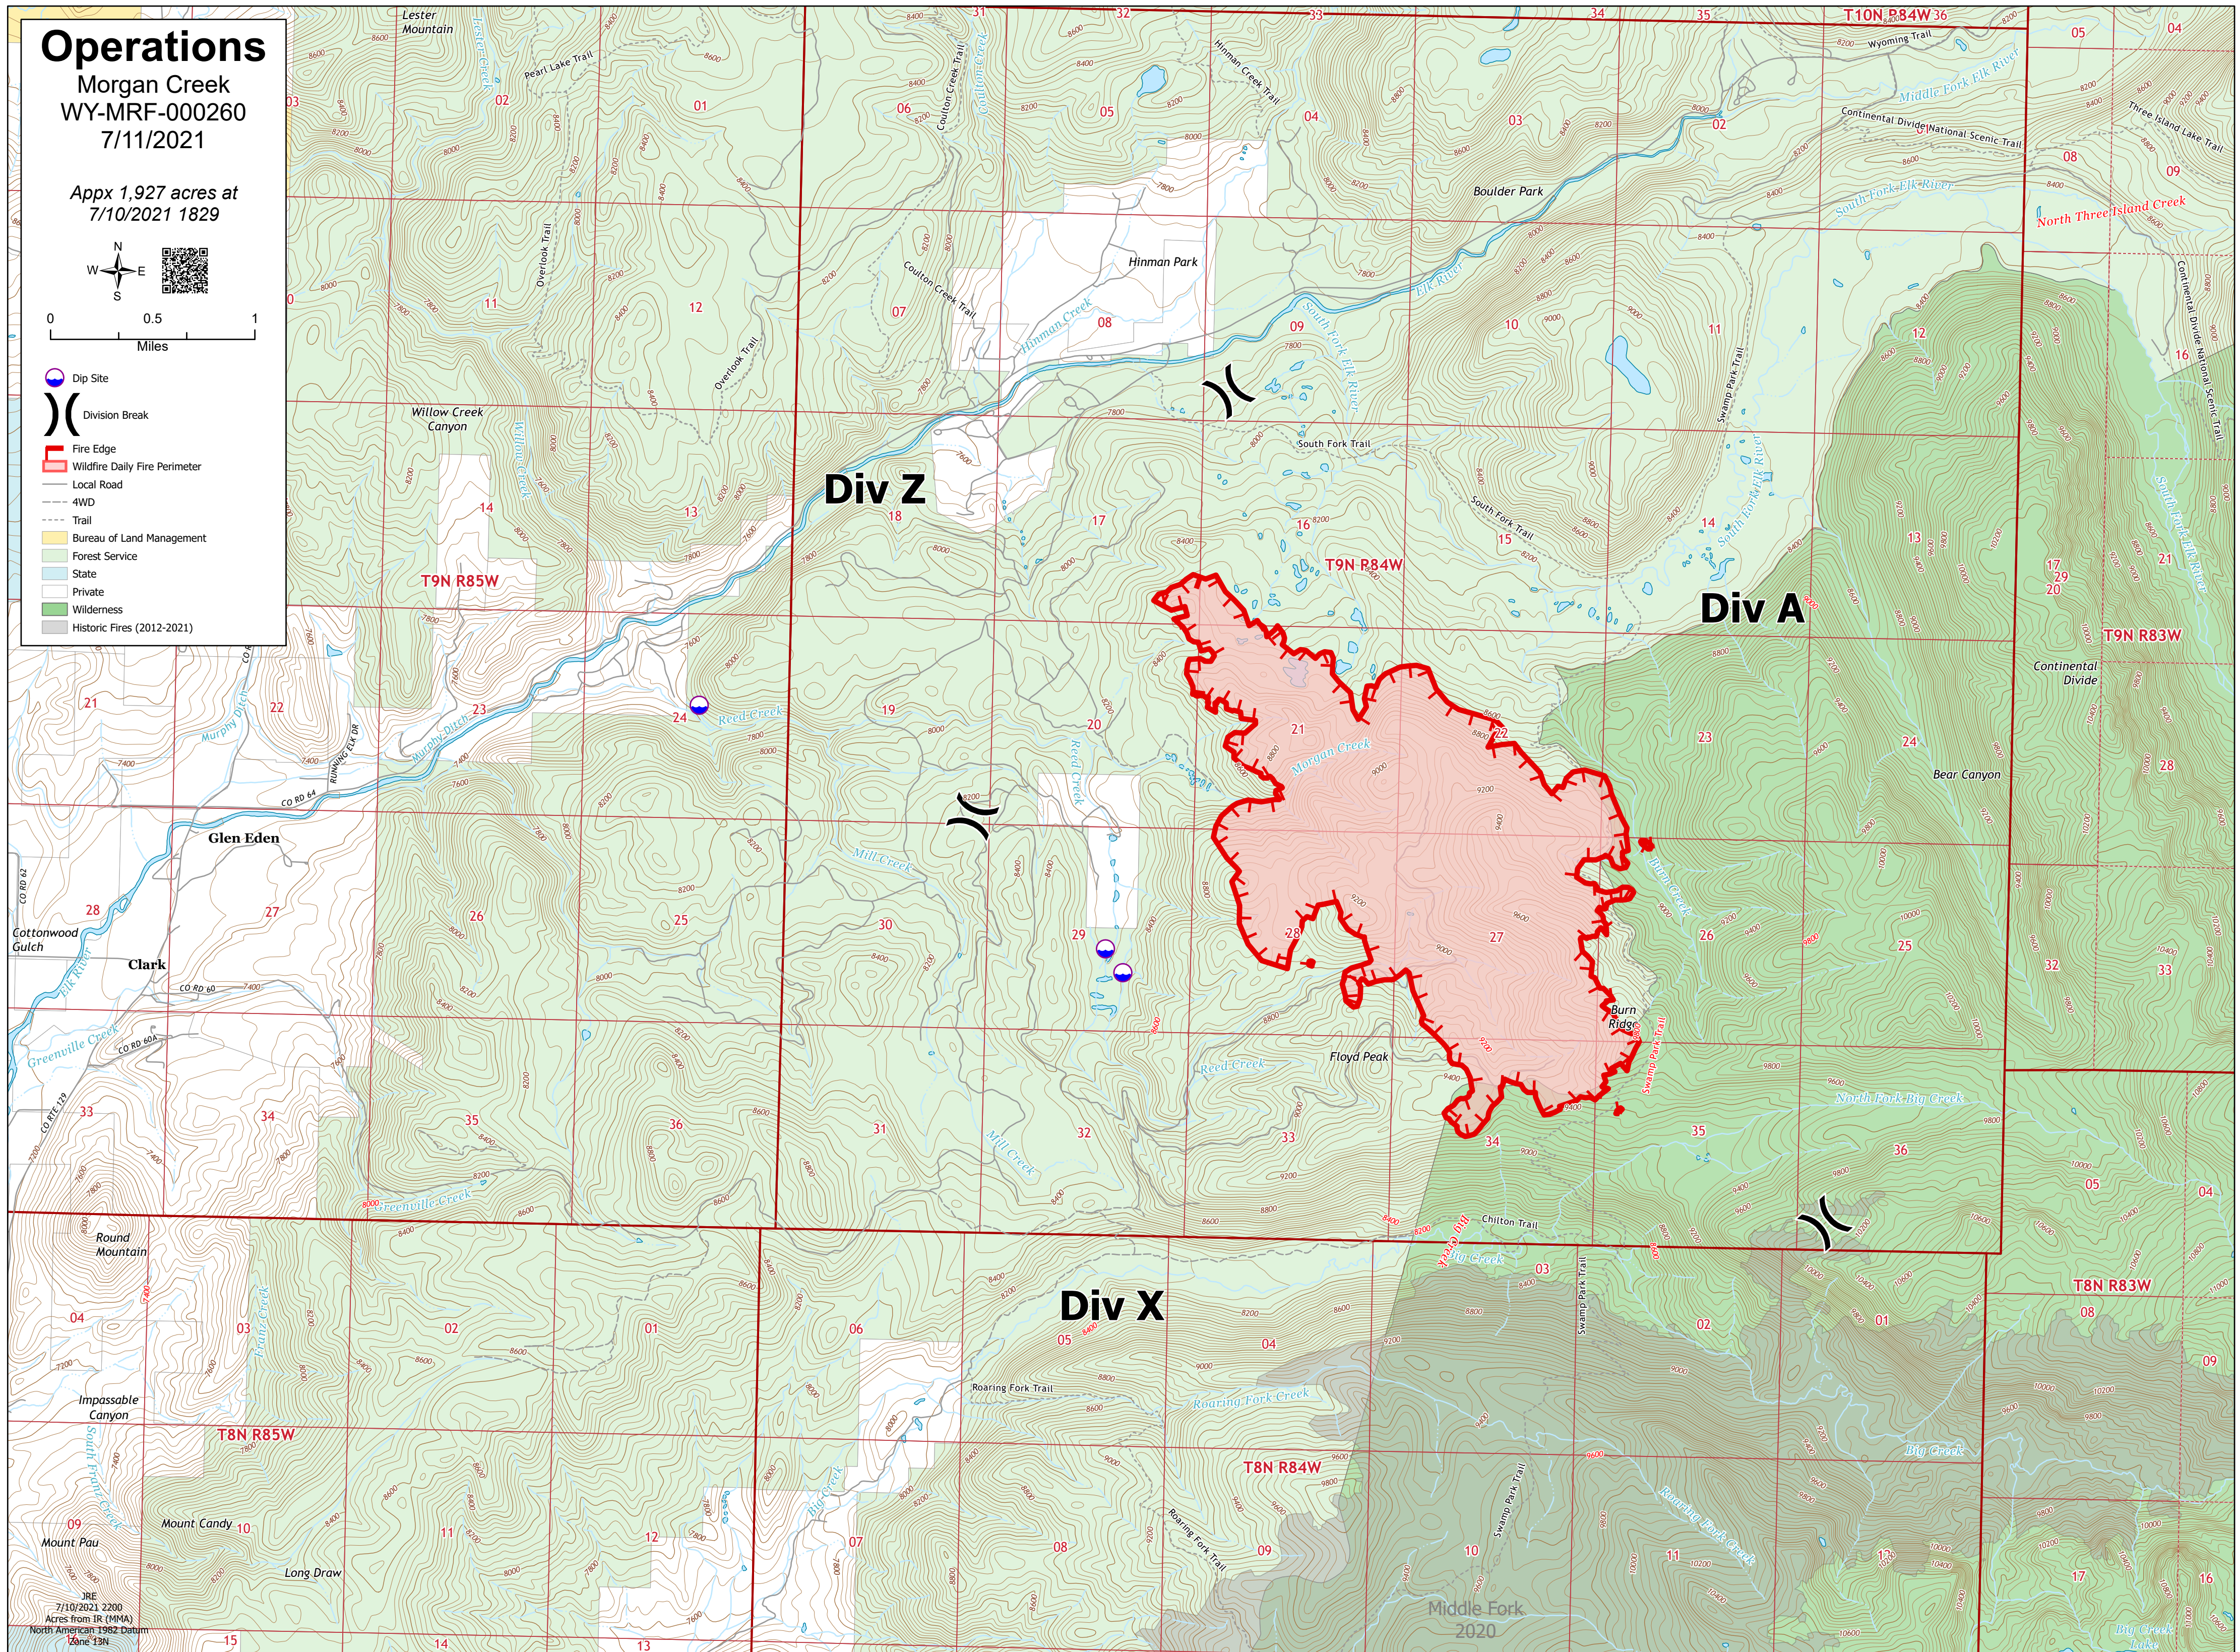

Operations

Morgan Creek
WY-MRF-000260
7/11/2021

Appx 1,927 acres at
7/10/2021 1829

- Dip Site
- Division Break
- Fire Edge
- Wildfire Daily Fire Perimeter
- Local Road
- 4WD
- Trail
- Bureau of Land Management
- Forest Service
- State
- Private
- Wilderness
- Historic Fires (2012-2021)

JRE
7/10/2021 2200
Acres from IR (MMA)
North American 1982 Datum
Zone 13N