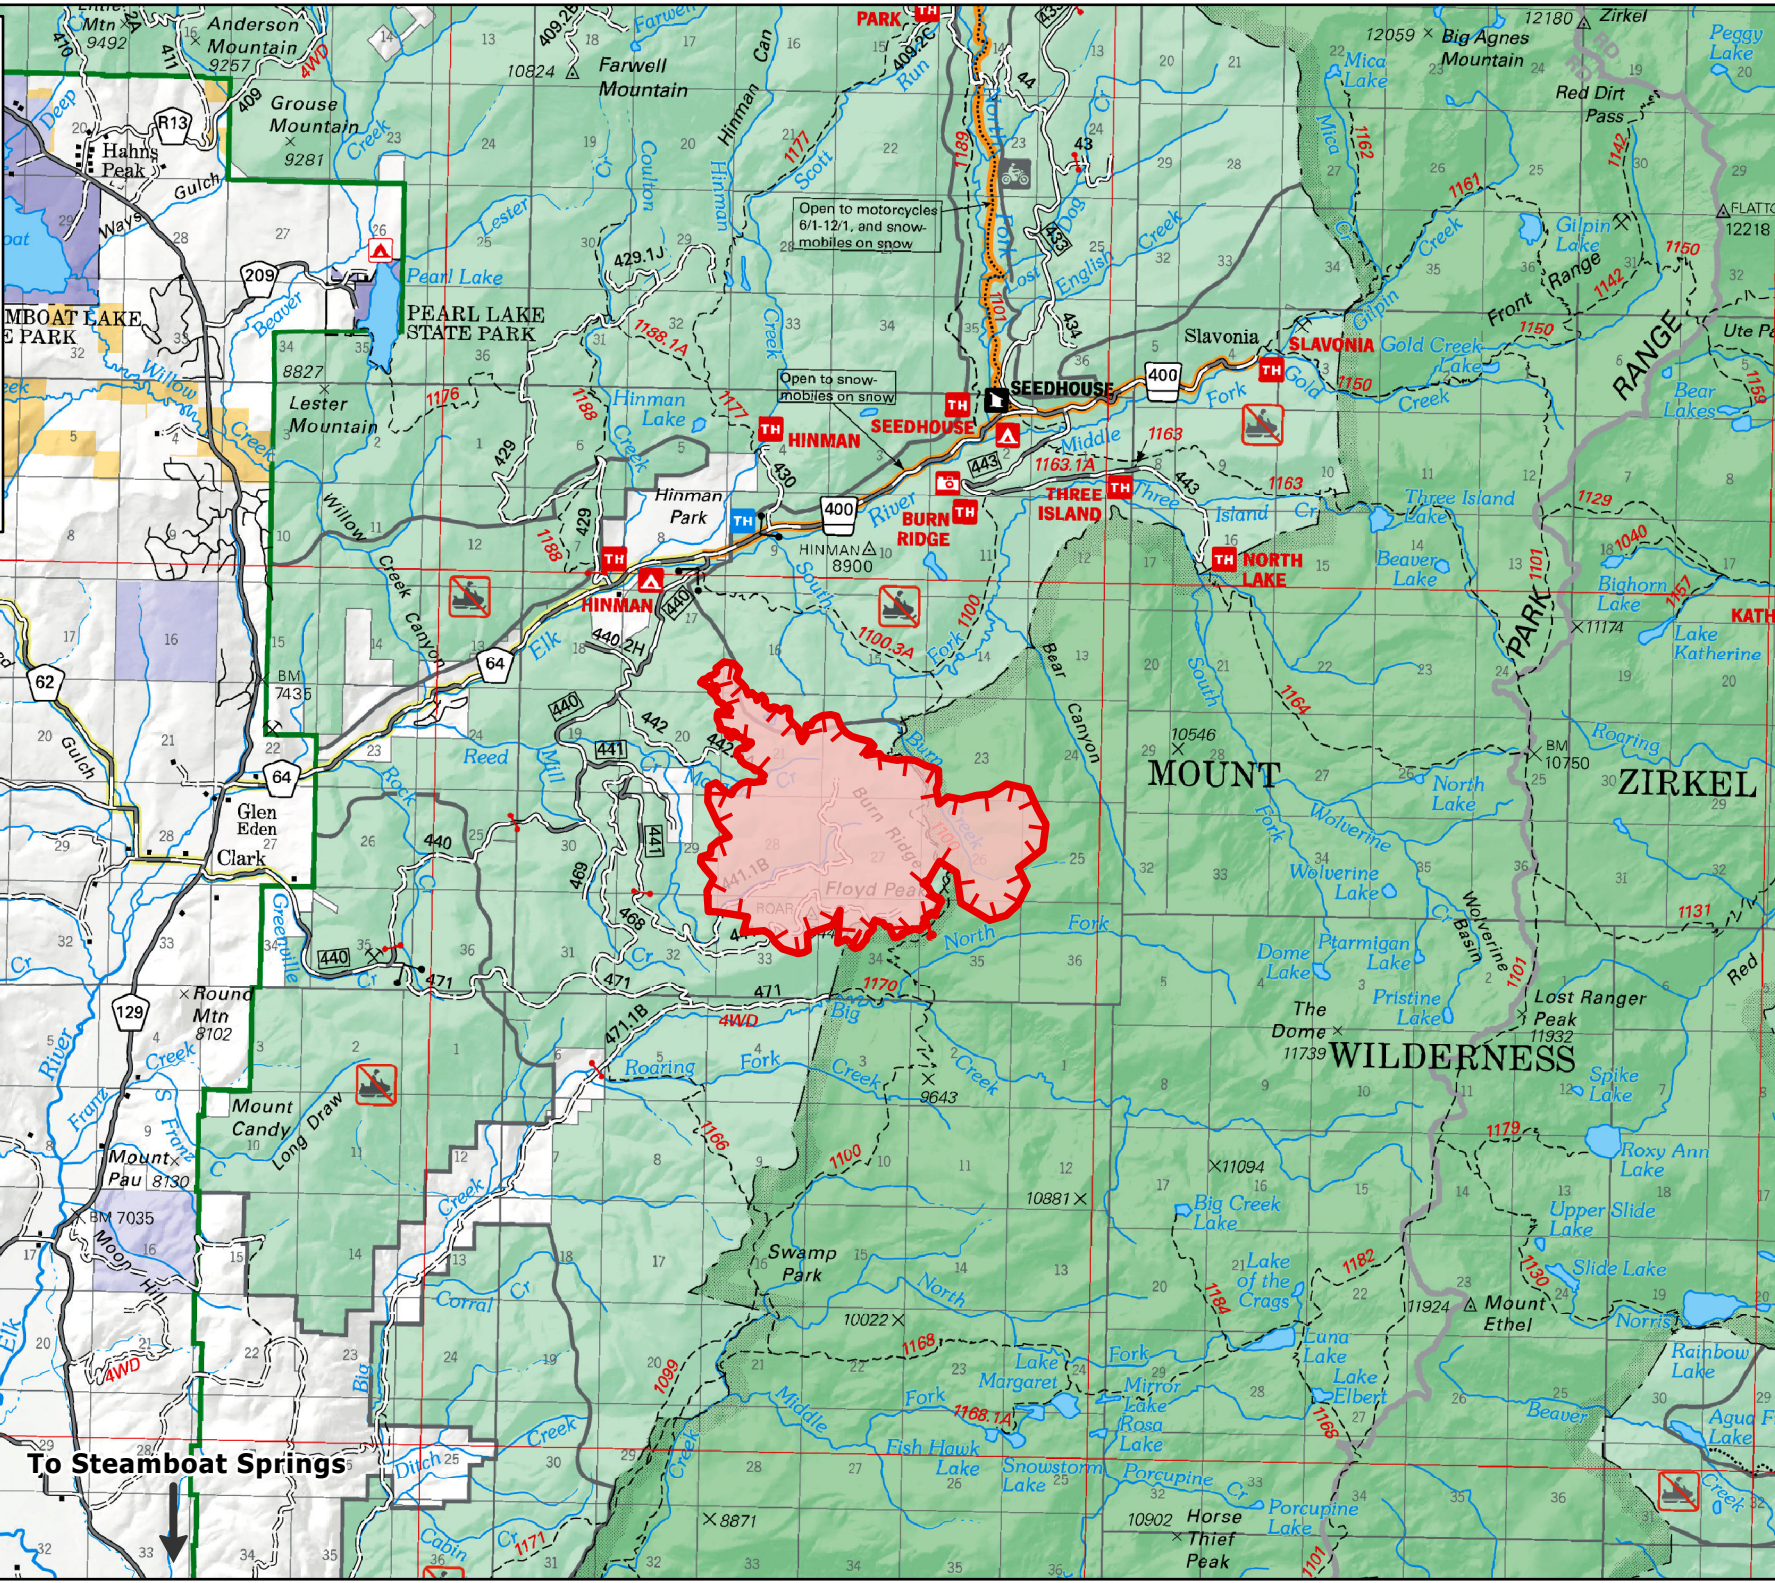

Public Information

Morgan Creek
WY-MRF-000260
7/12/2021

Appx 3,414 acres at
7/11/2021 1900

Wildfire Daily Fire Perimeter

To Steamboat Springs