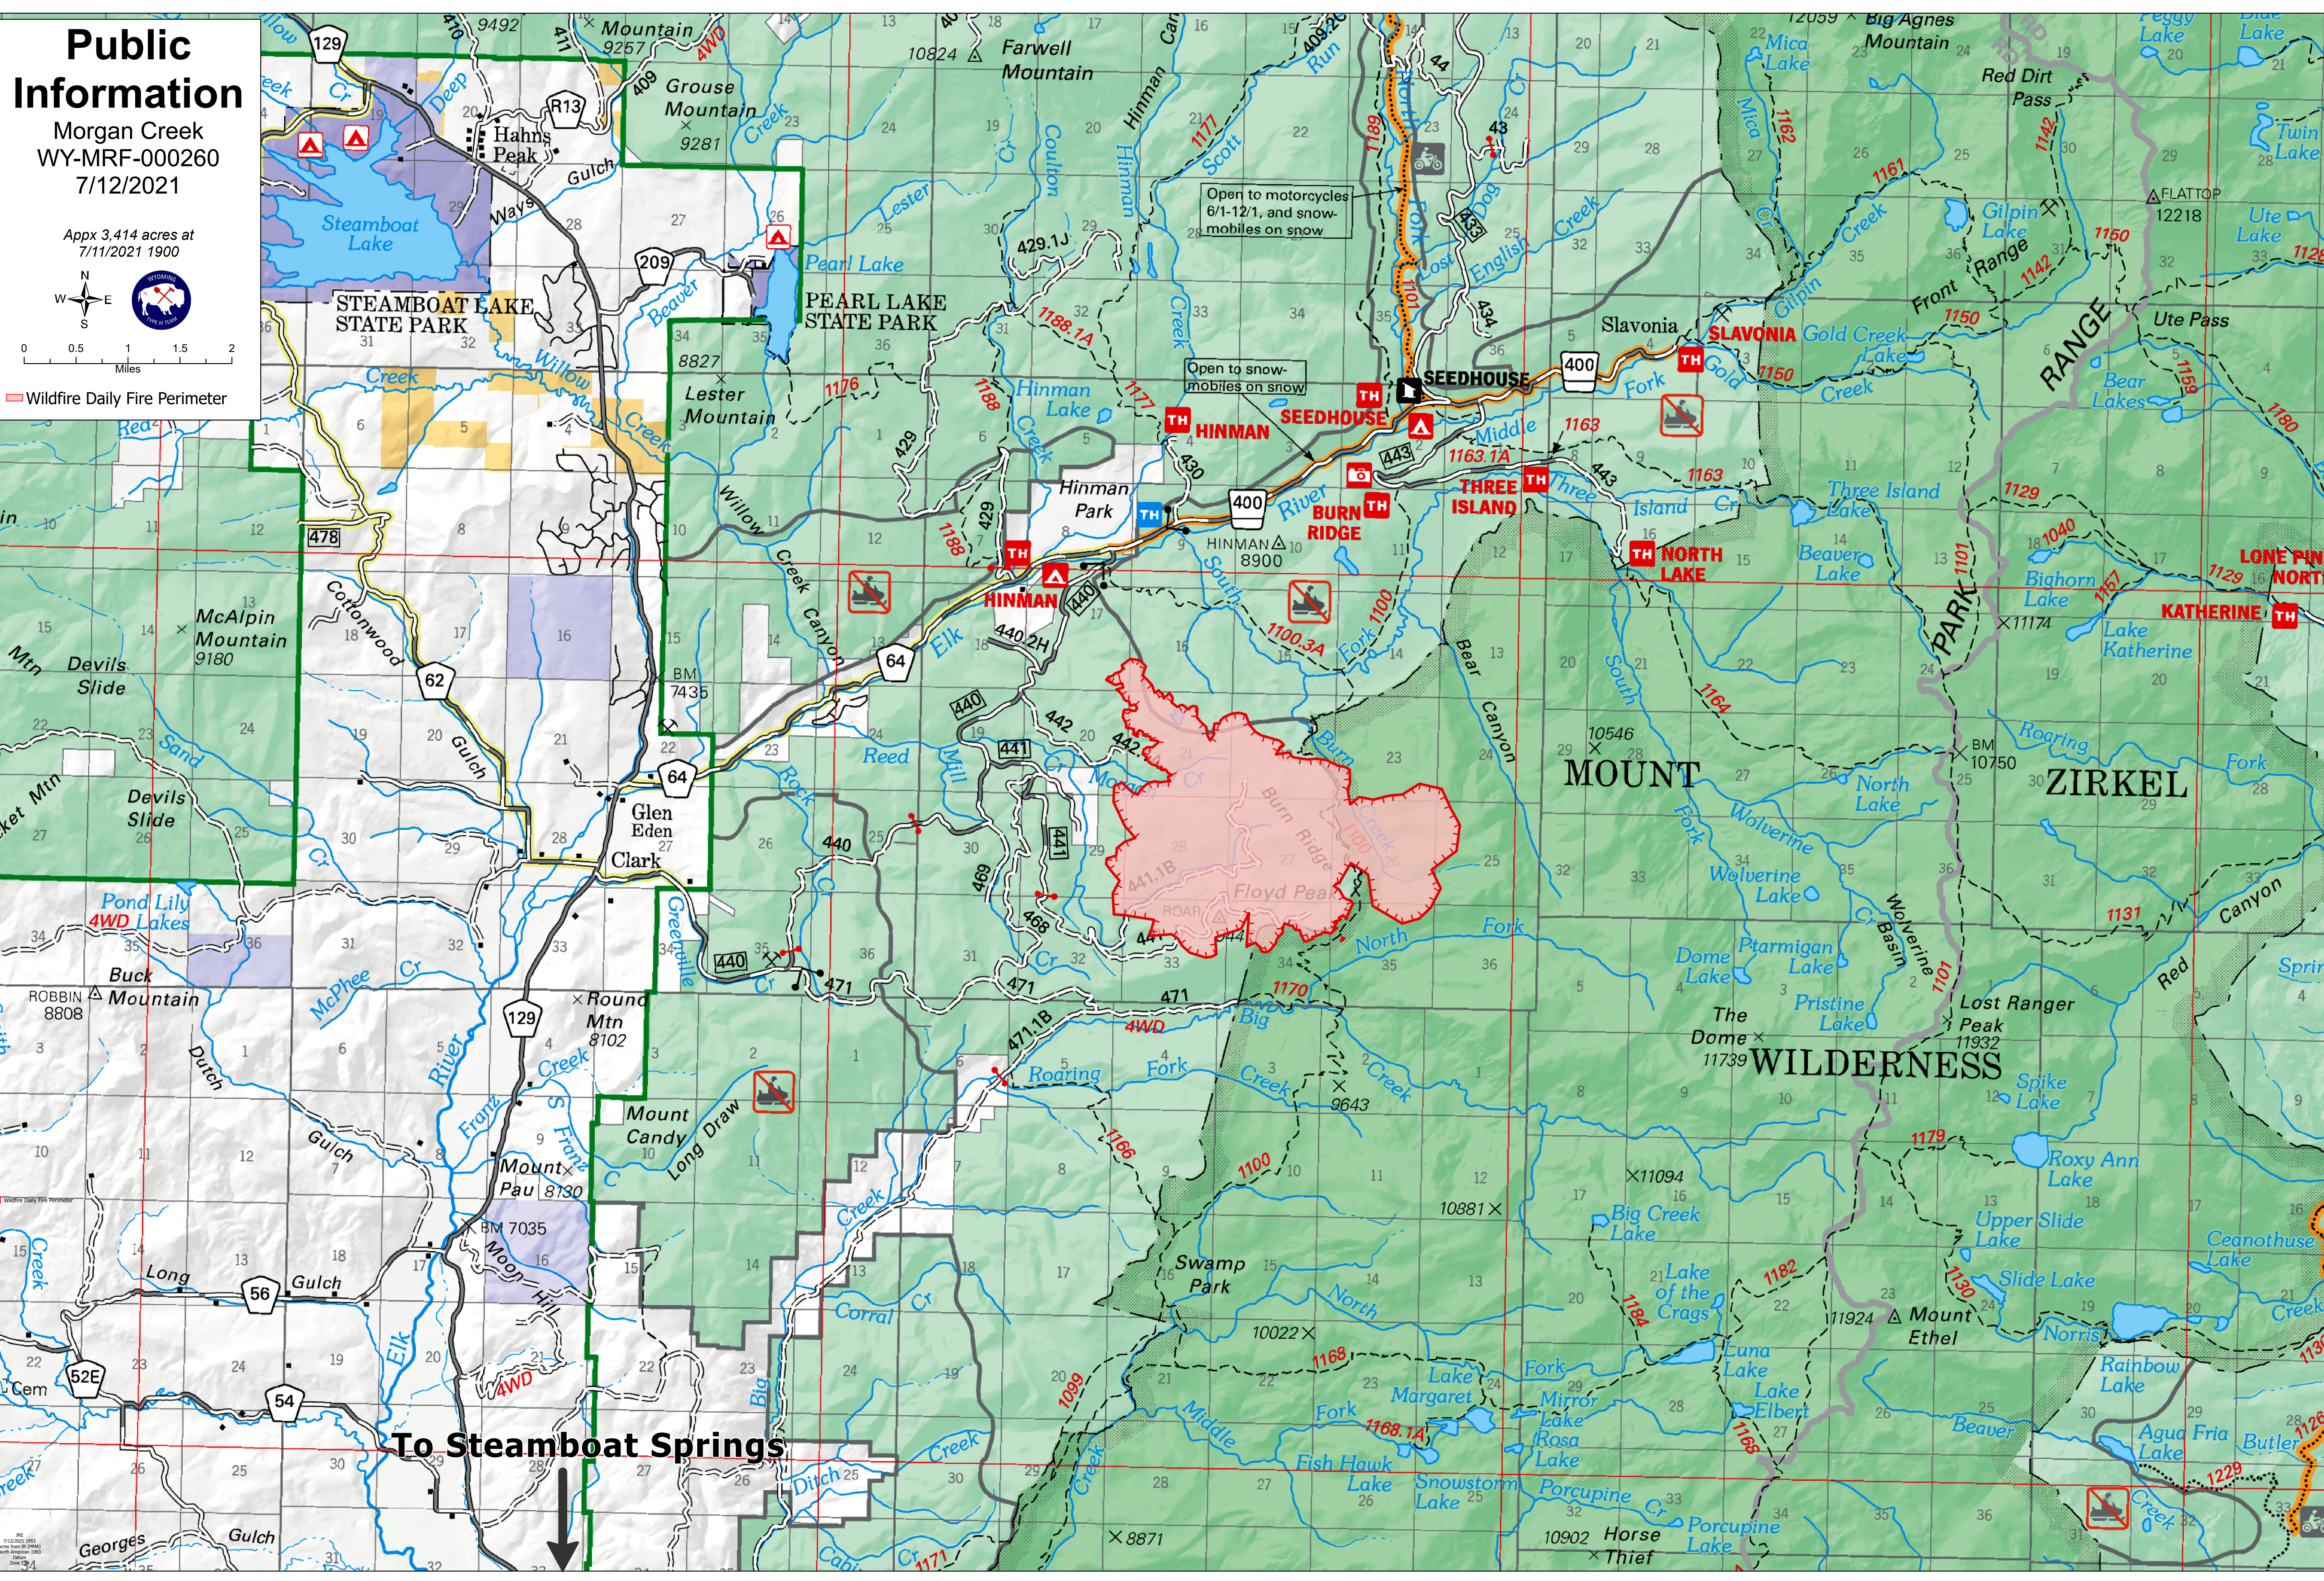

Public Information

Morgan Creek
WY-MRF-000260
7/12/2021

Appx 3,414 acres at
7/11/2021 1900

0 0.5 1 1.5 2
Miles

Wildfire Daily Fire Perimeter

To Steamboat Springs