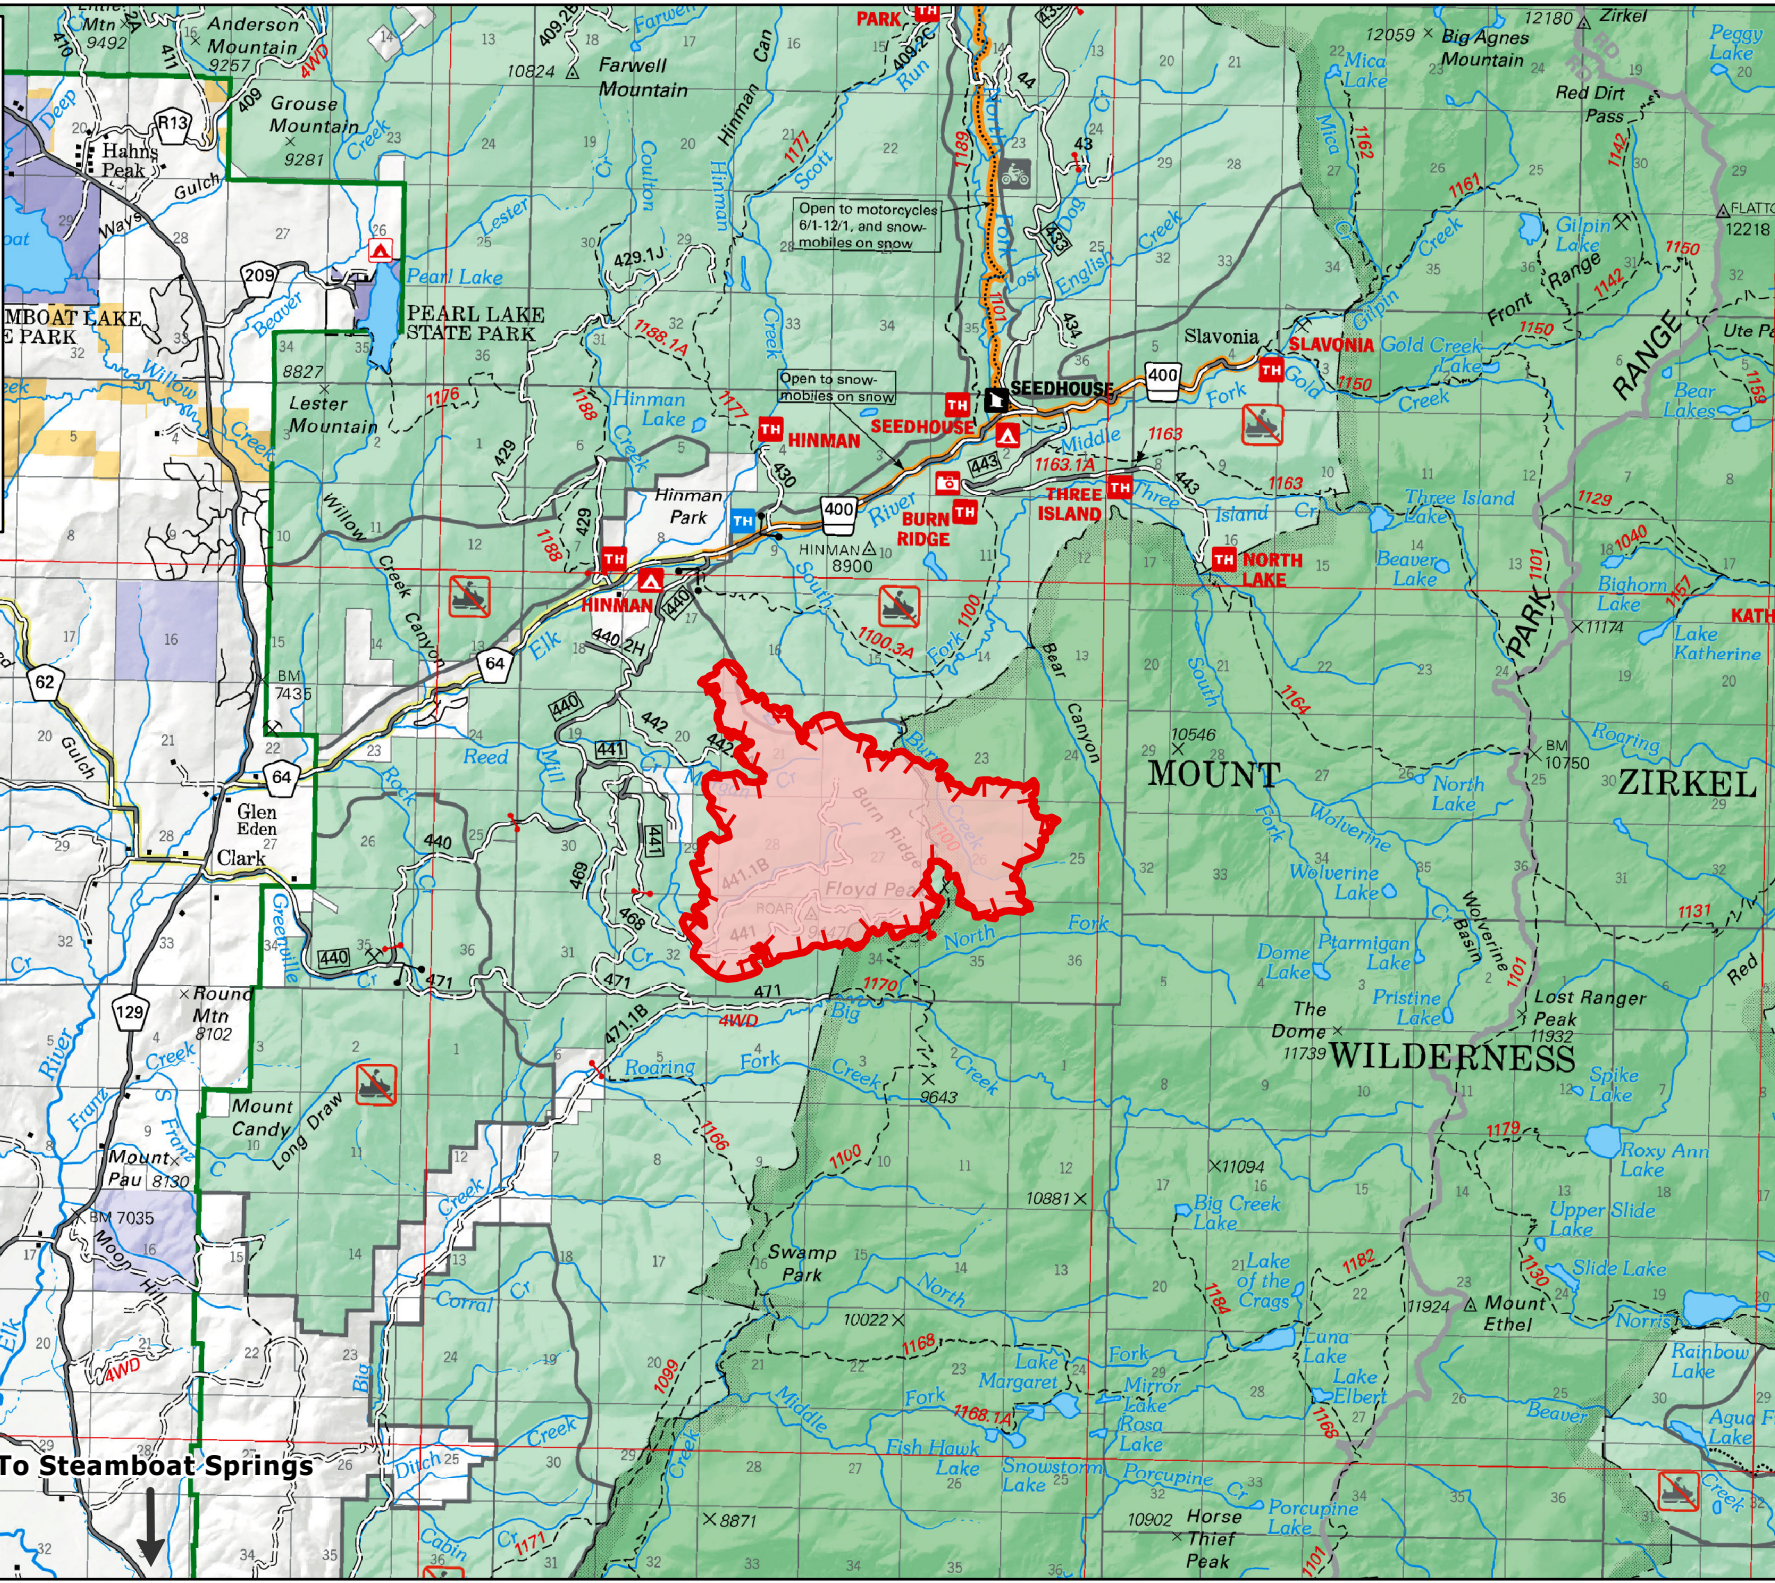

Public Information

Morgan Creek
WY-MRF-000260
7/13/2021

Appx 3,868 acres at
7/12/2021 1620

Wildfire Daily Fire Perimeter

To Steamboat Springs

7/12/2021 1637
Map from IR (MMA)
North American 1983 Datum
Zone 13N