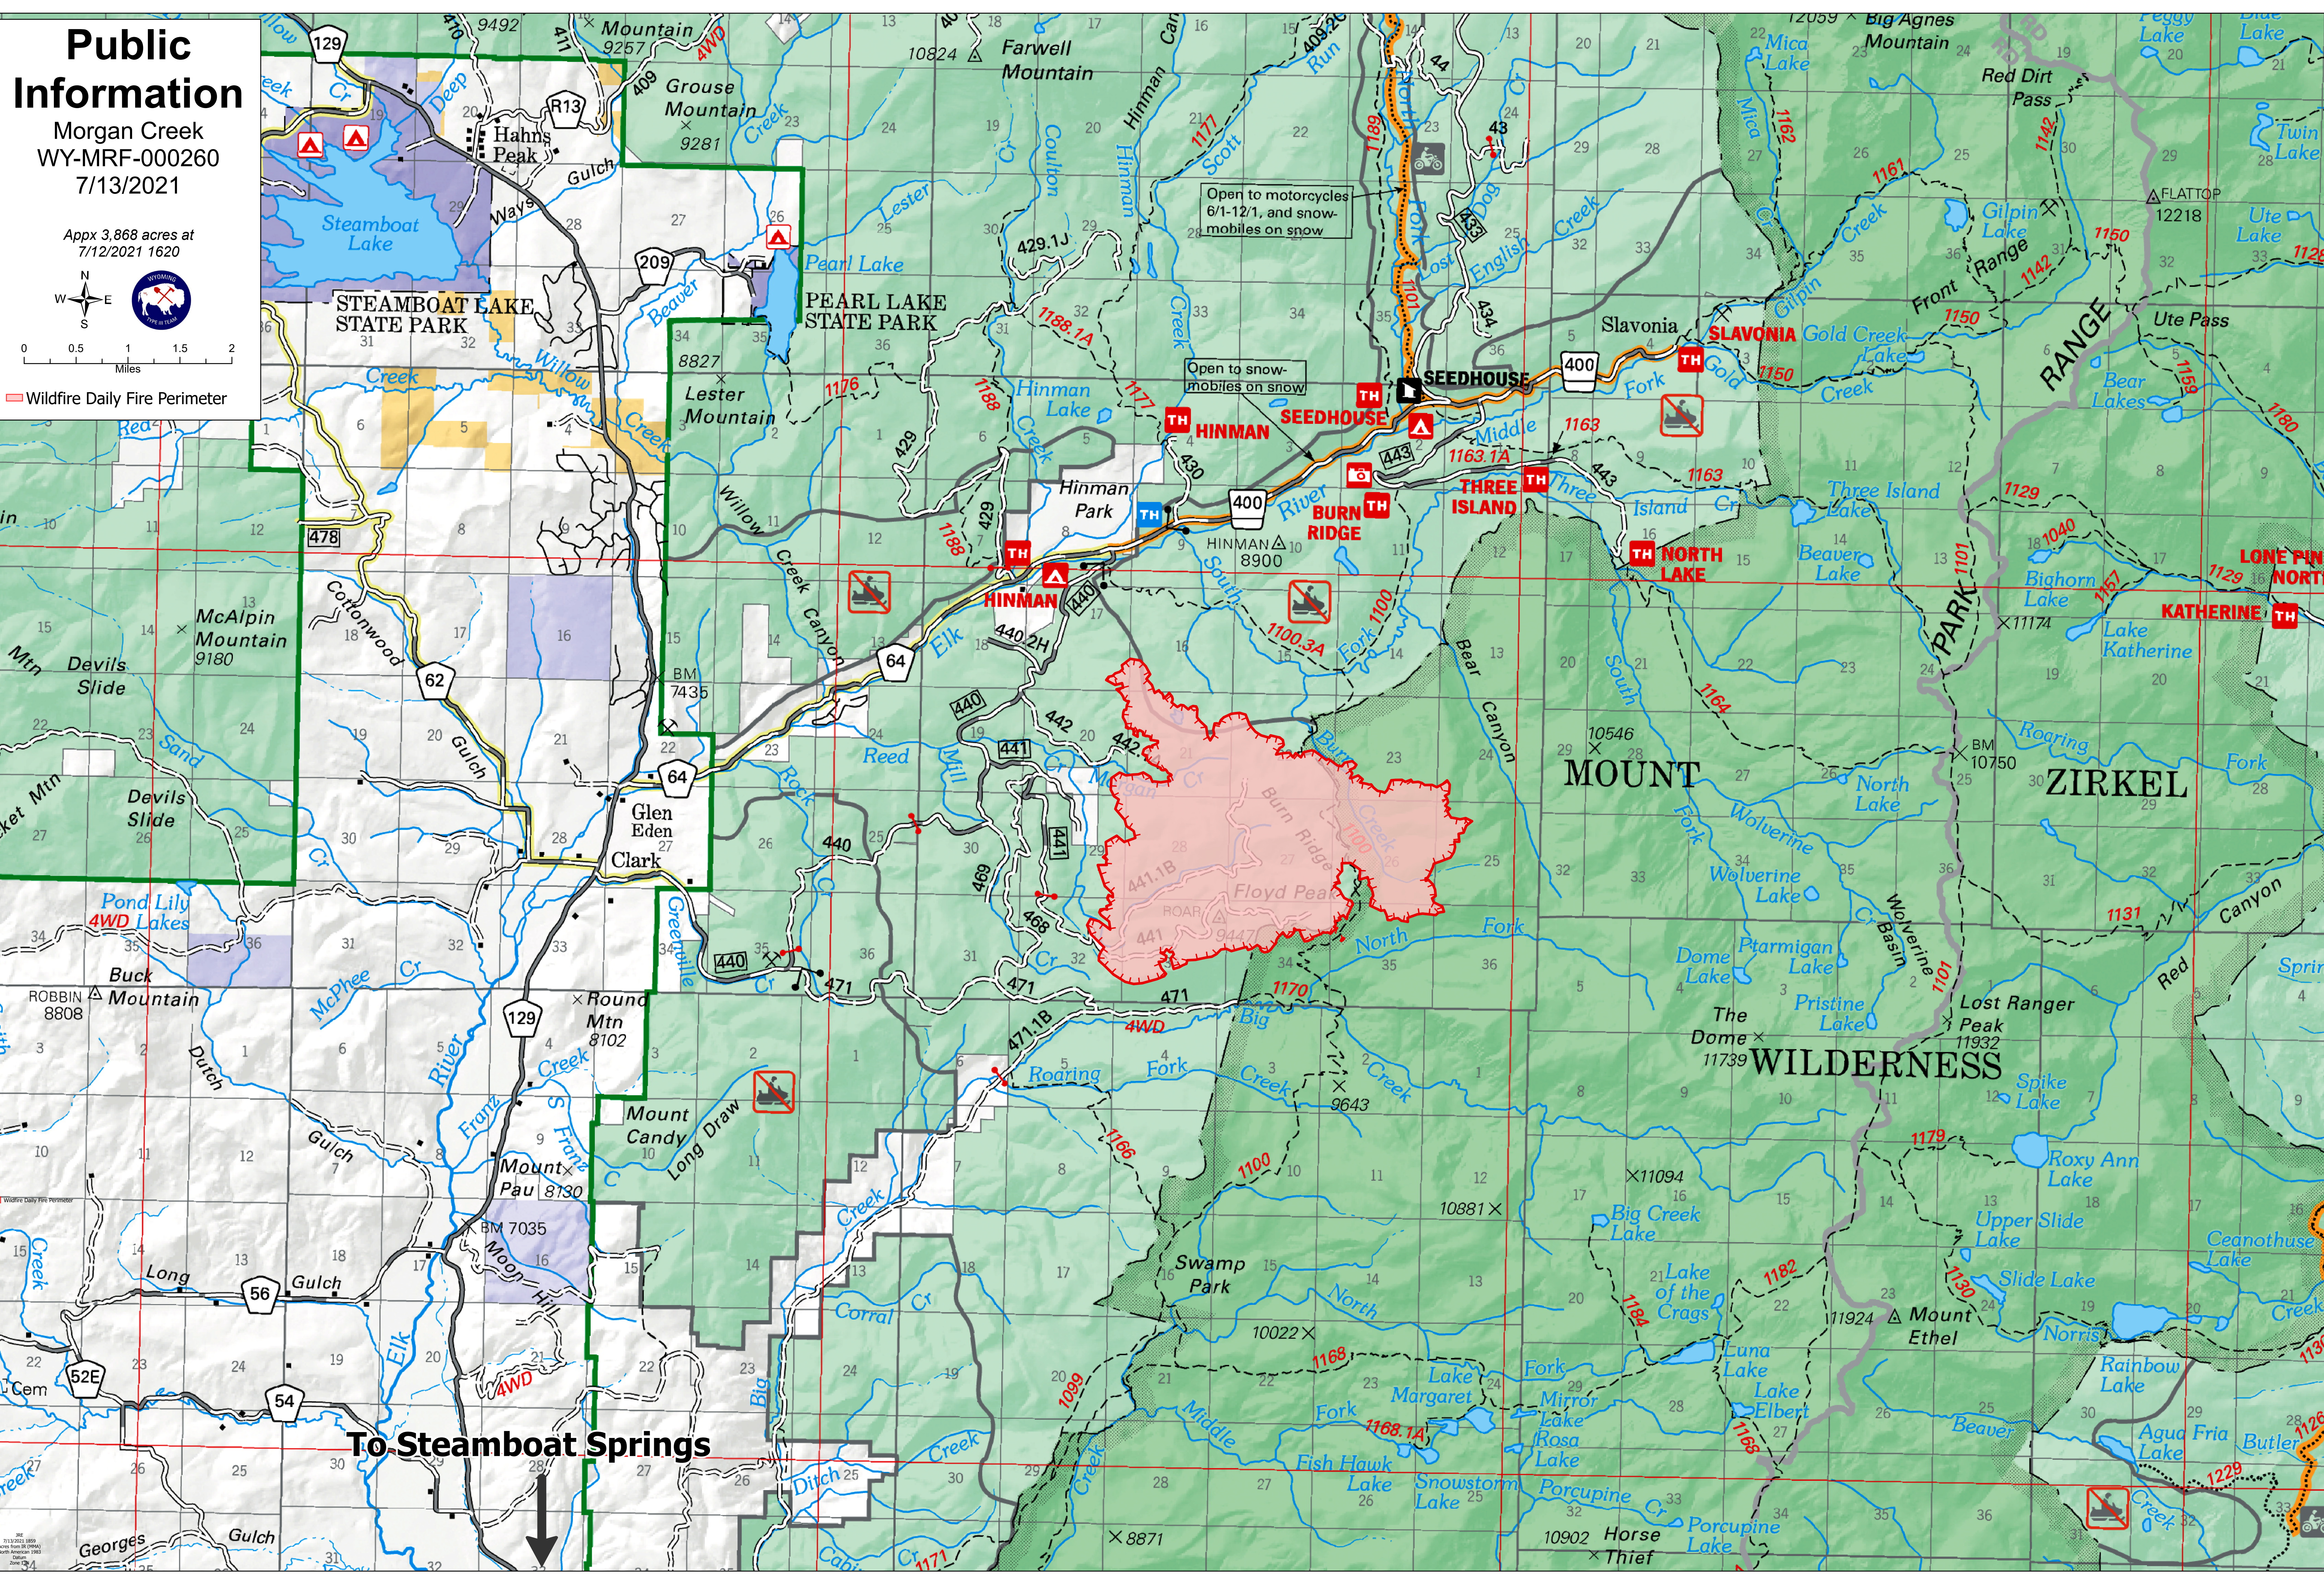

Public Information

Morgan Creek
WY-MRF-000260
7/13/2021

Appx 3,868 acres at
7/12/2021 1620

0 0.5 1 1.5 2
Miles

Wildfire Daily Fire Perimeter

To Steamboat Springs