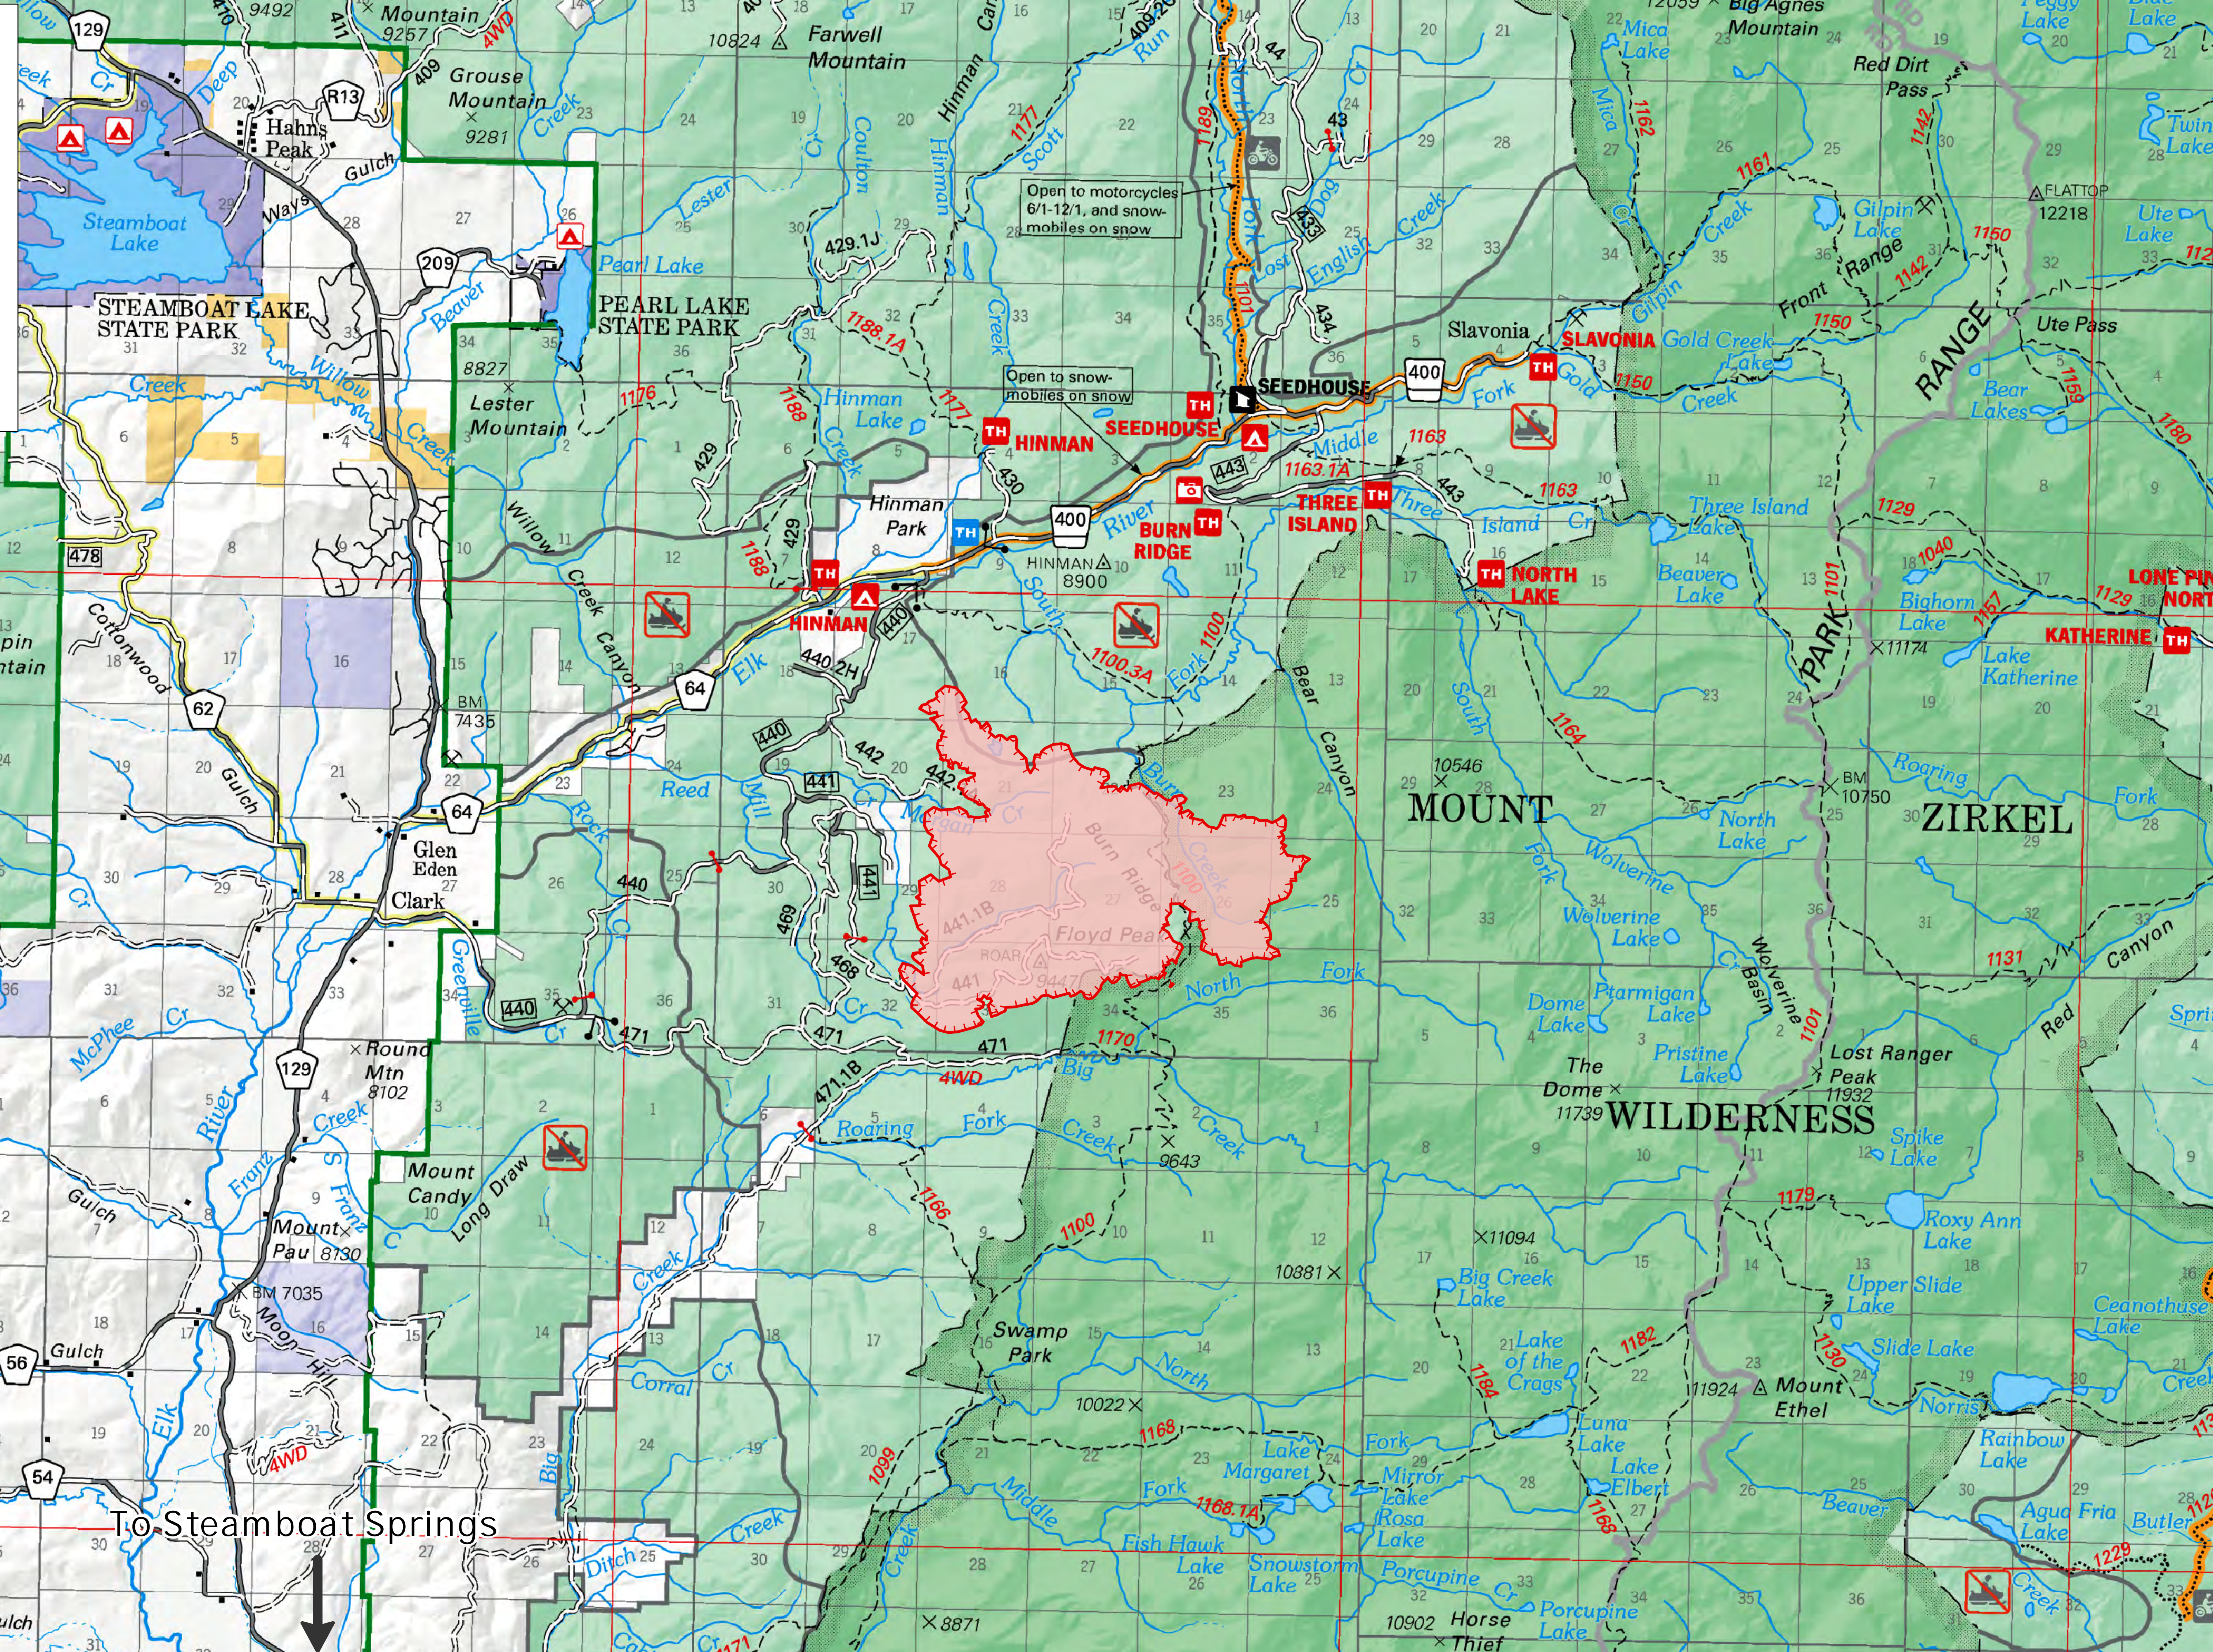

# Public Information

Morgan Creek  
WY-MRF-000260  
7/14/2021

Appx 3,868 acres at  
7/12/2021 1620

Wildfire Daily Fire Perimeter

To Steamboat Springs