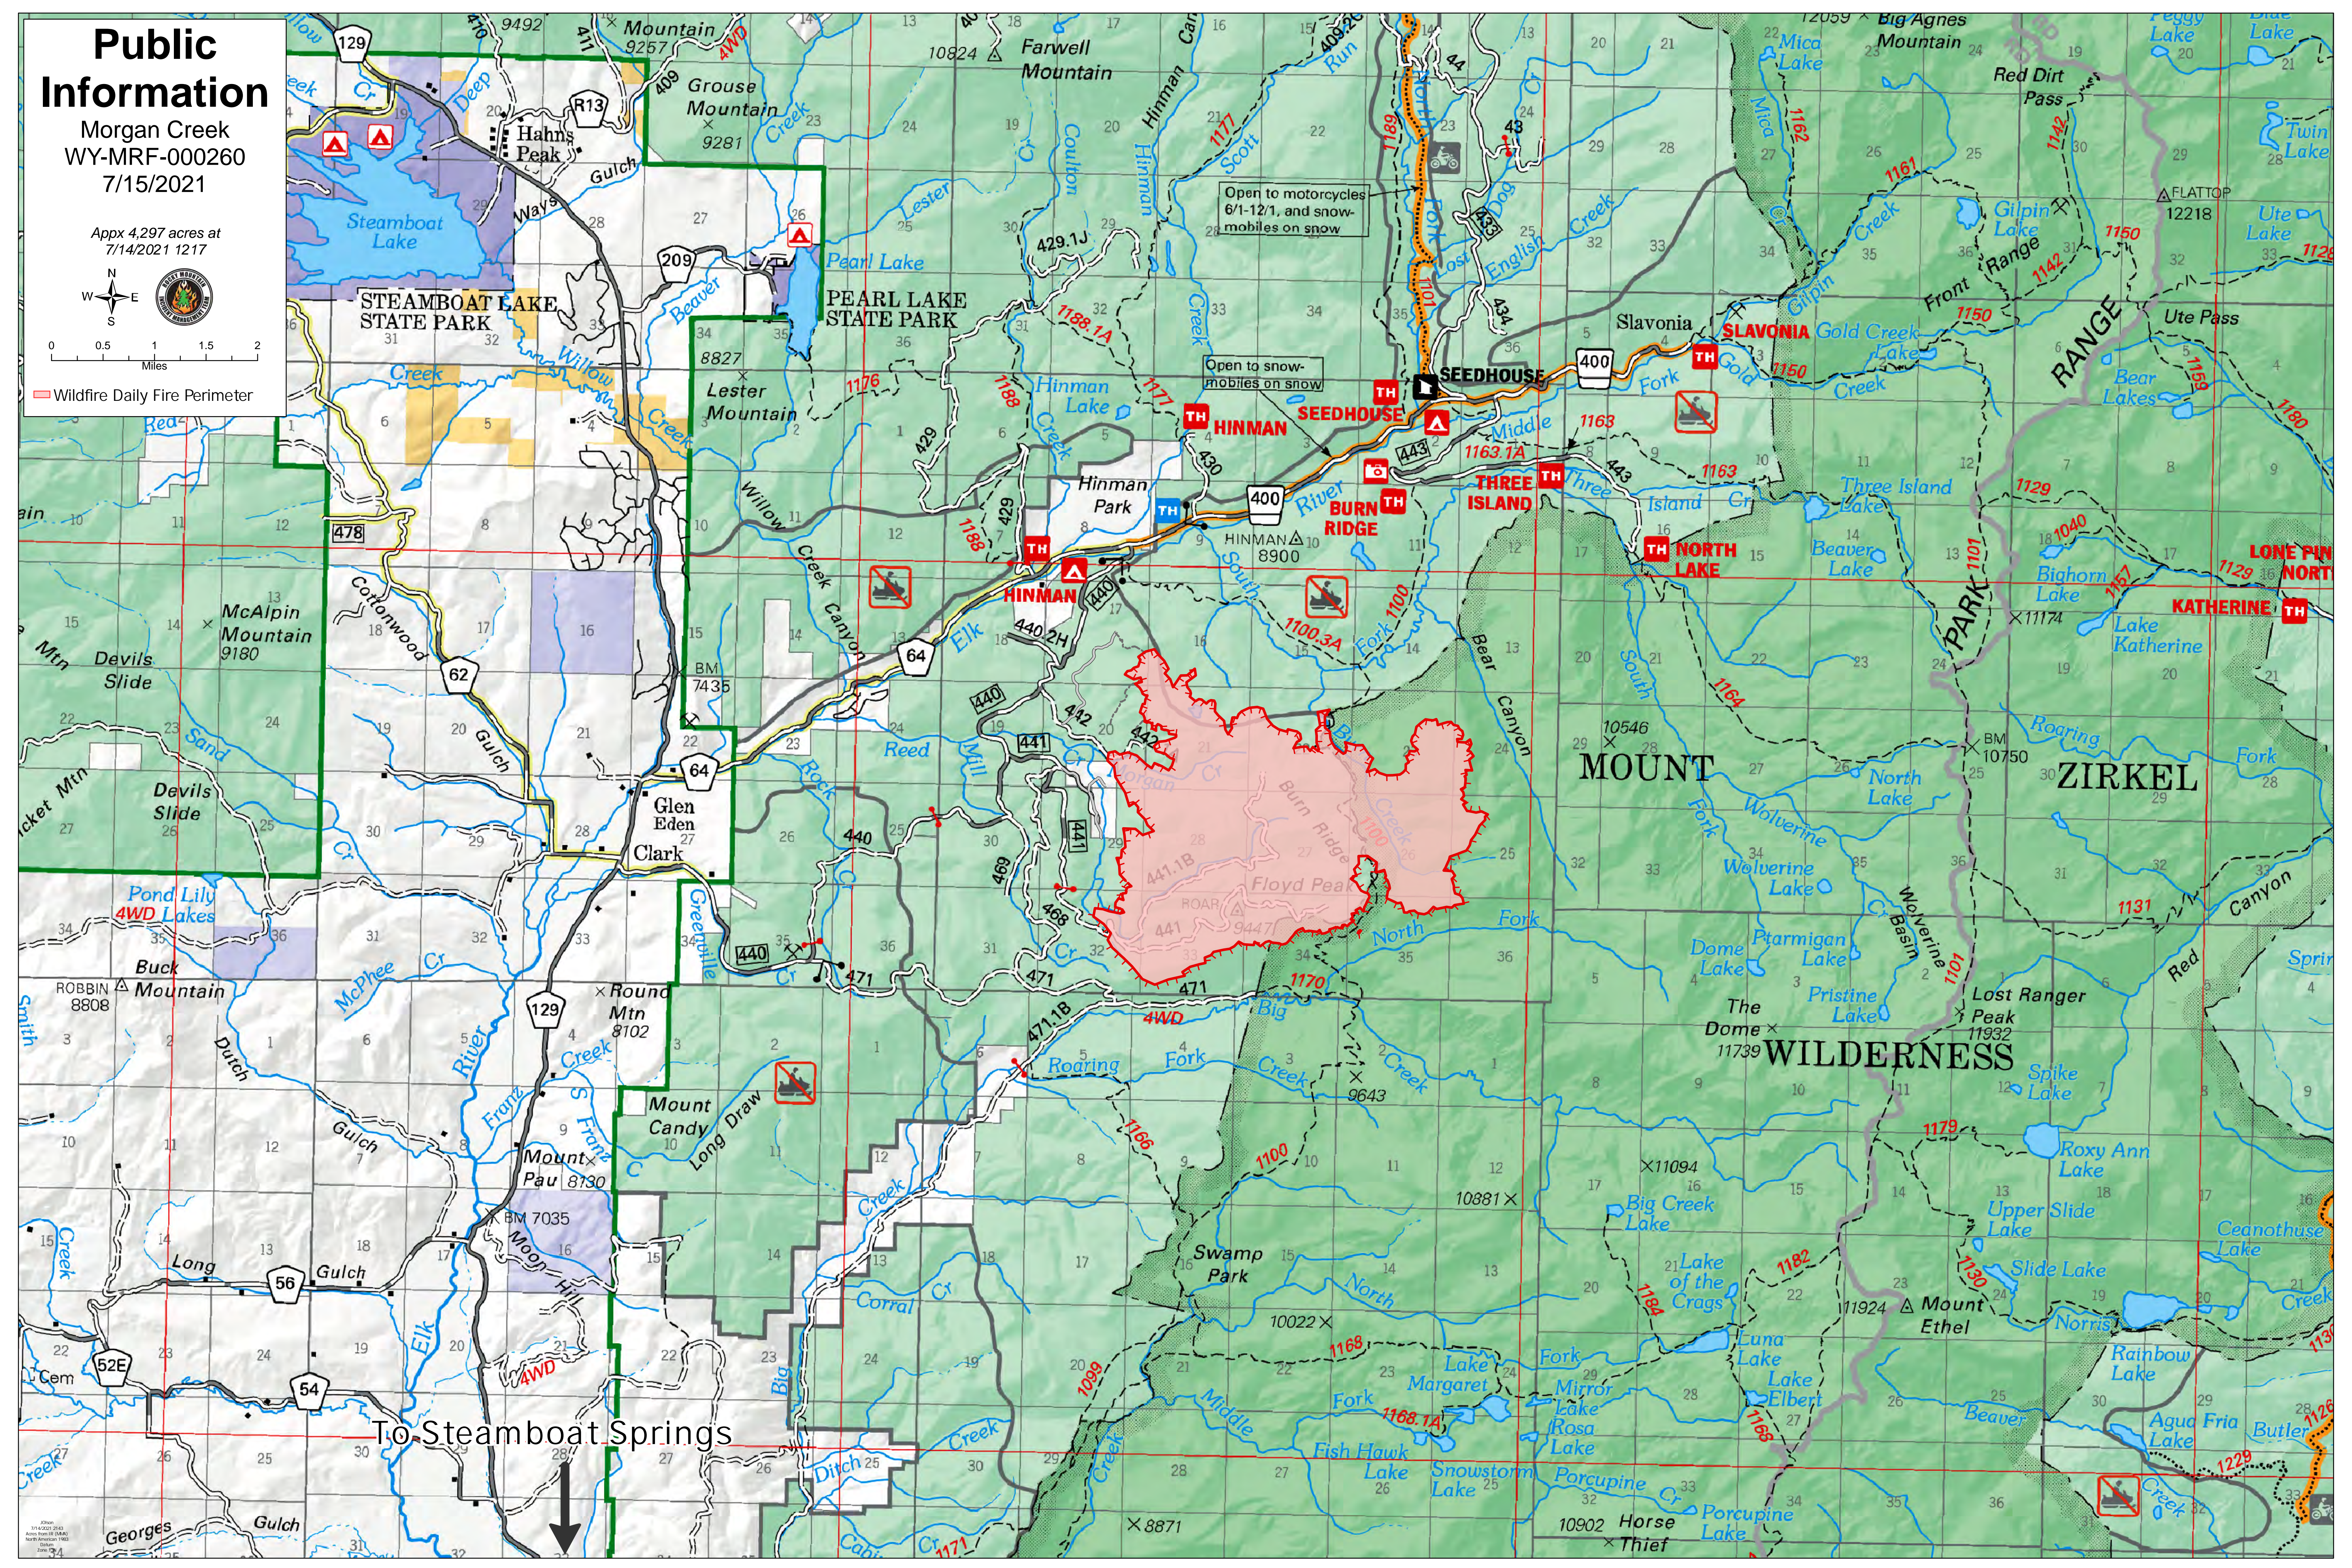

# Public Information

Morgan Creek  
WY-MRF-000260  
7/15/2021

Appx 4,297 acres at  
7/14/2021 12:17

Wildfire Daily Fire Perimeter

To Steamboat Springs