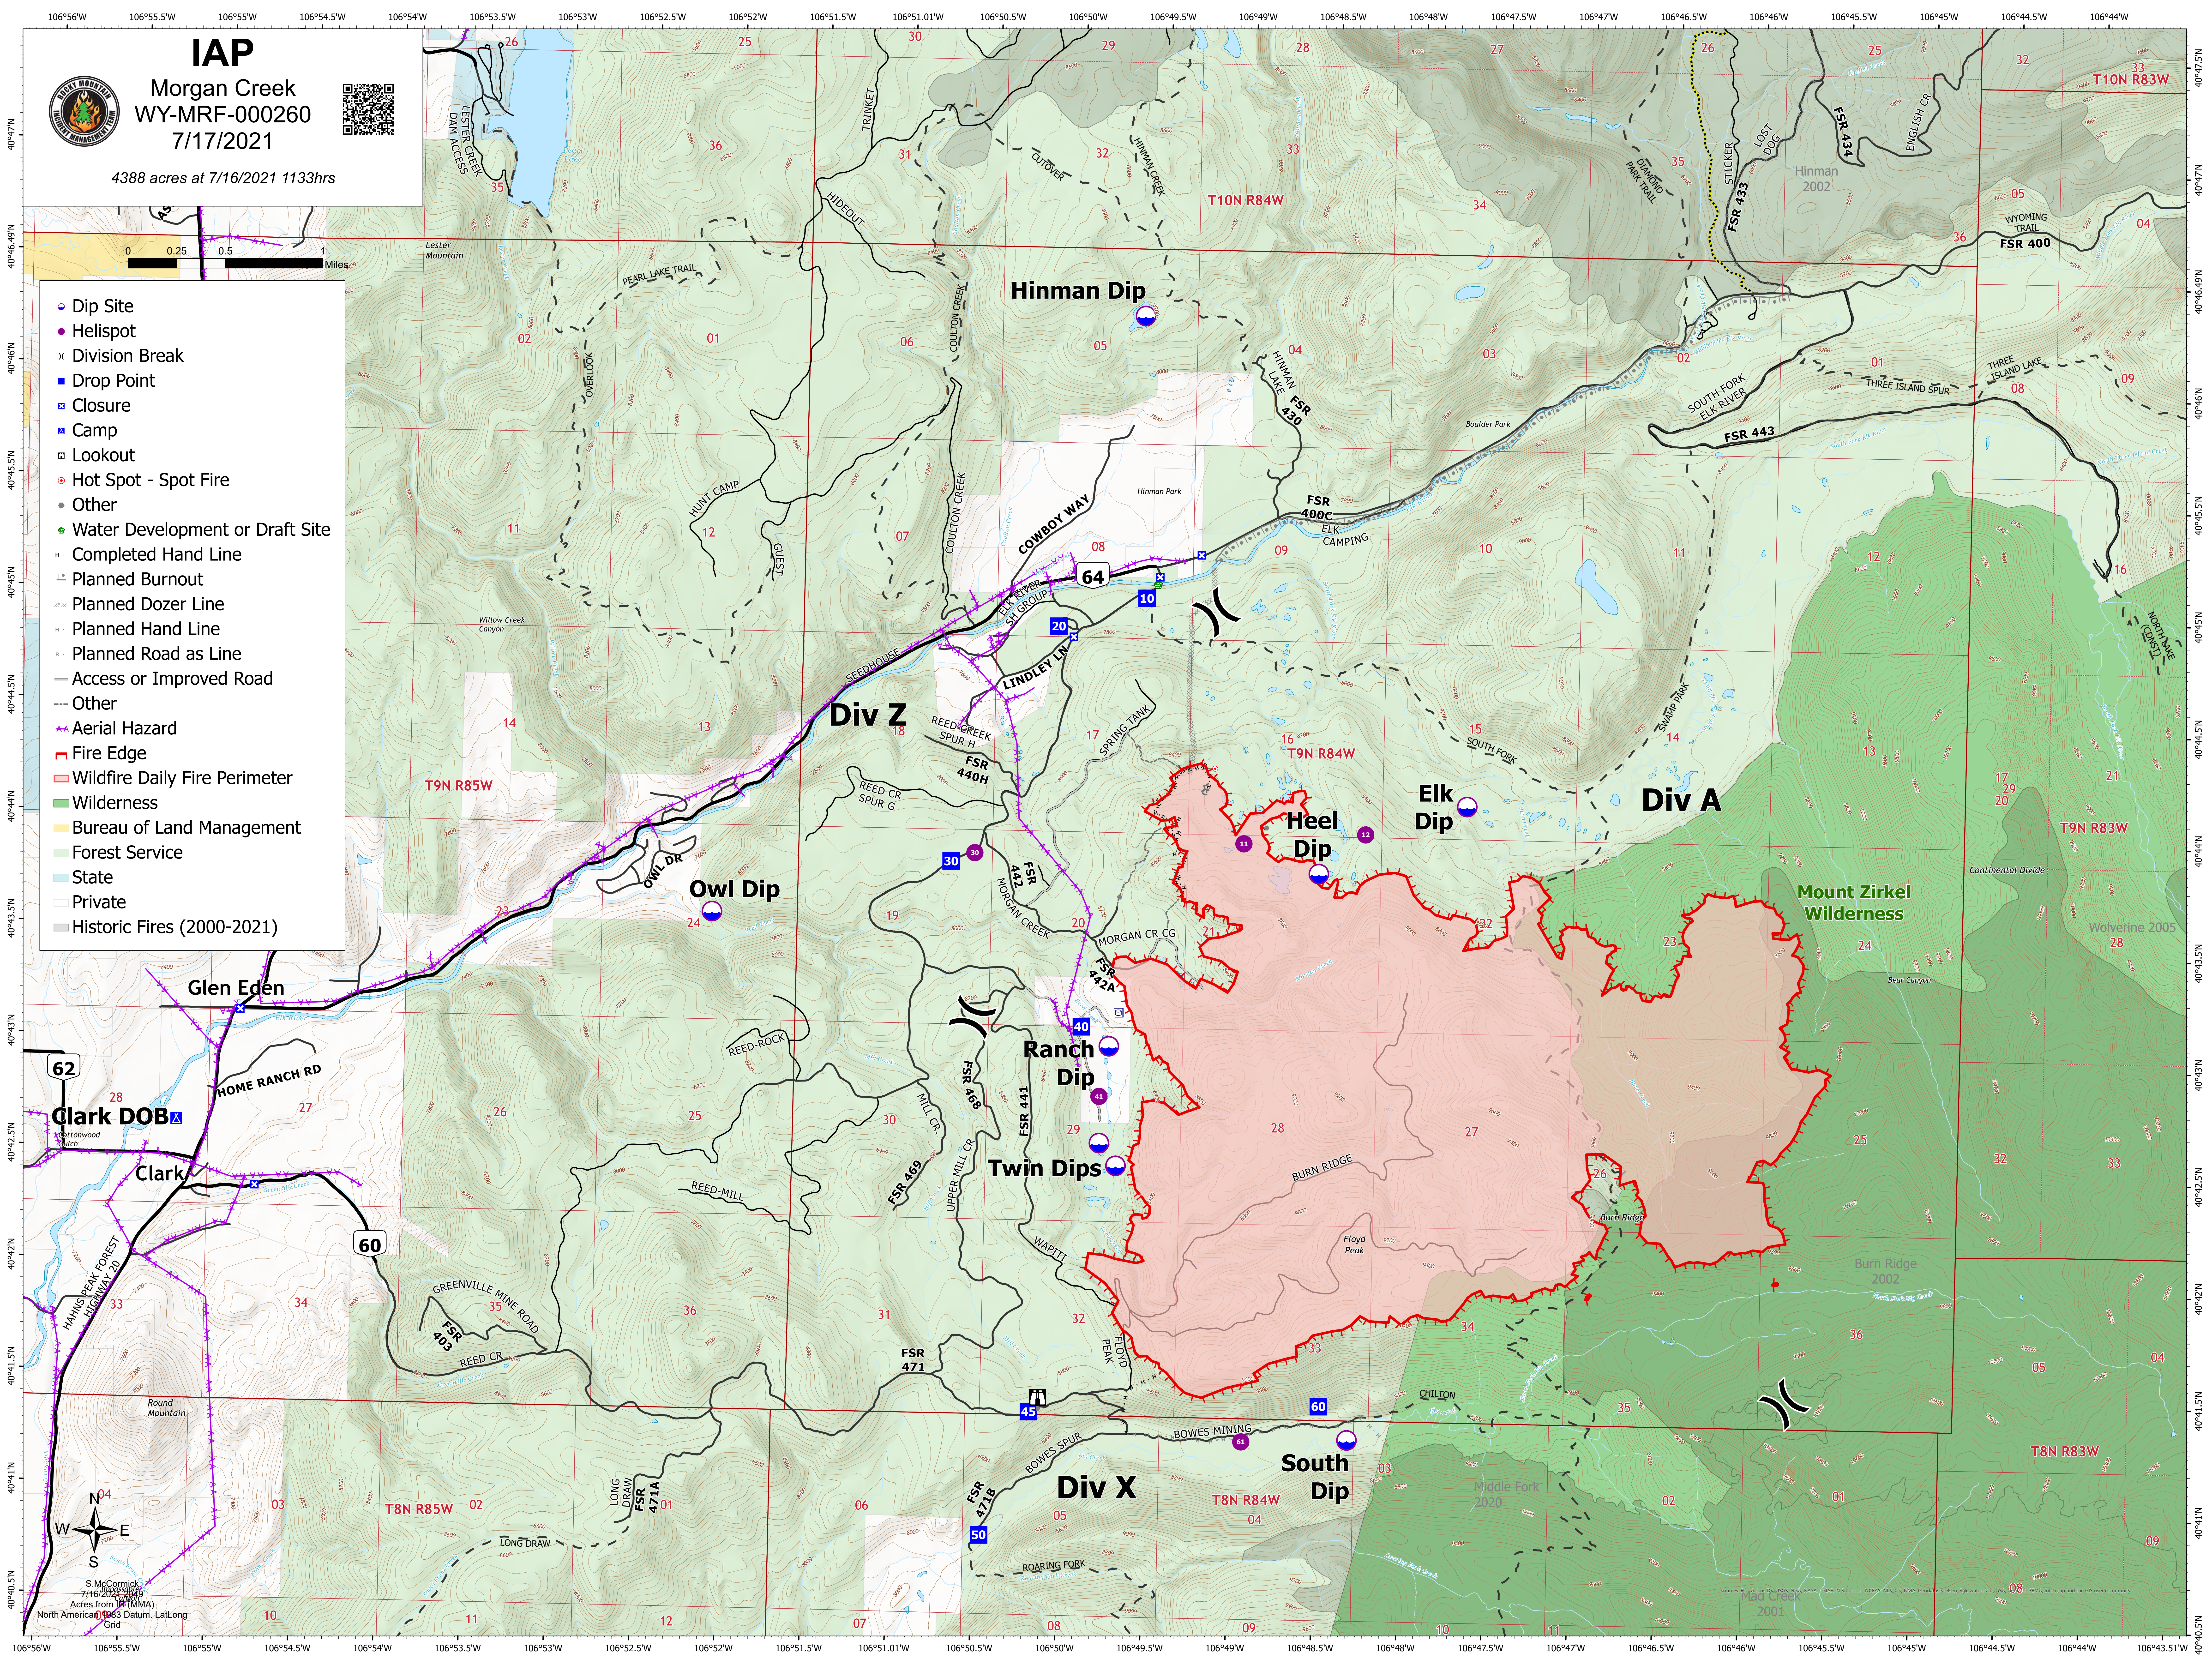

IAP

Morgan Creek
WY-MRF-000260
7/17/2021

4388 acres at 7/16/2021 1133hrs

- Dip Site
- Helispot
- x Division Break
- Drop Point
- Closure
- Camp
- ▣ Lookout
- Hot Spot - Spot Fire
- Other
- Water Development or Draft Site
- Completed Hand Line
- Planned Burnout
- Planned Dozer Line
- Planned Hand Line
- Planned Road as Line
- Access or Improved Road
- Other
- Aerial Hazard
- Fire Edge
- Wildfire Daily Fire Perimeter
- Wilderness
- Bureau of Land Management
- Forest Service
- State
- Private
- Historic Fires (2000-2021)

S. McCormick
7/16/2021 1133hrs
Acres from JR (MMA)
North America 1983 Datum, Lat/Long
Grid