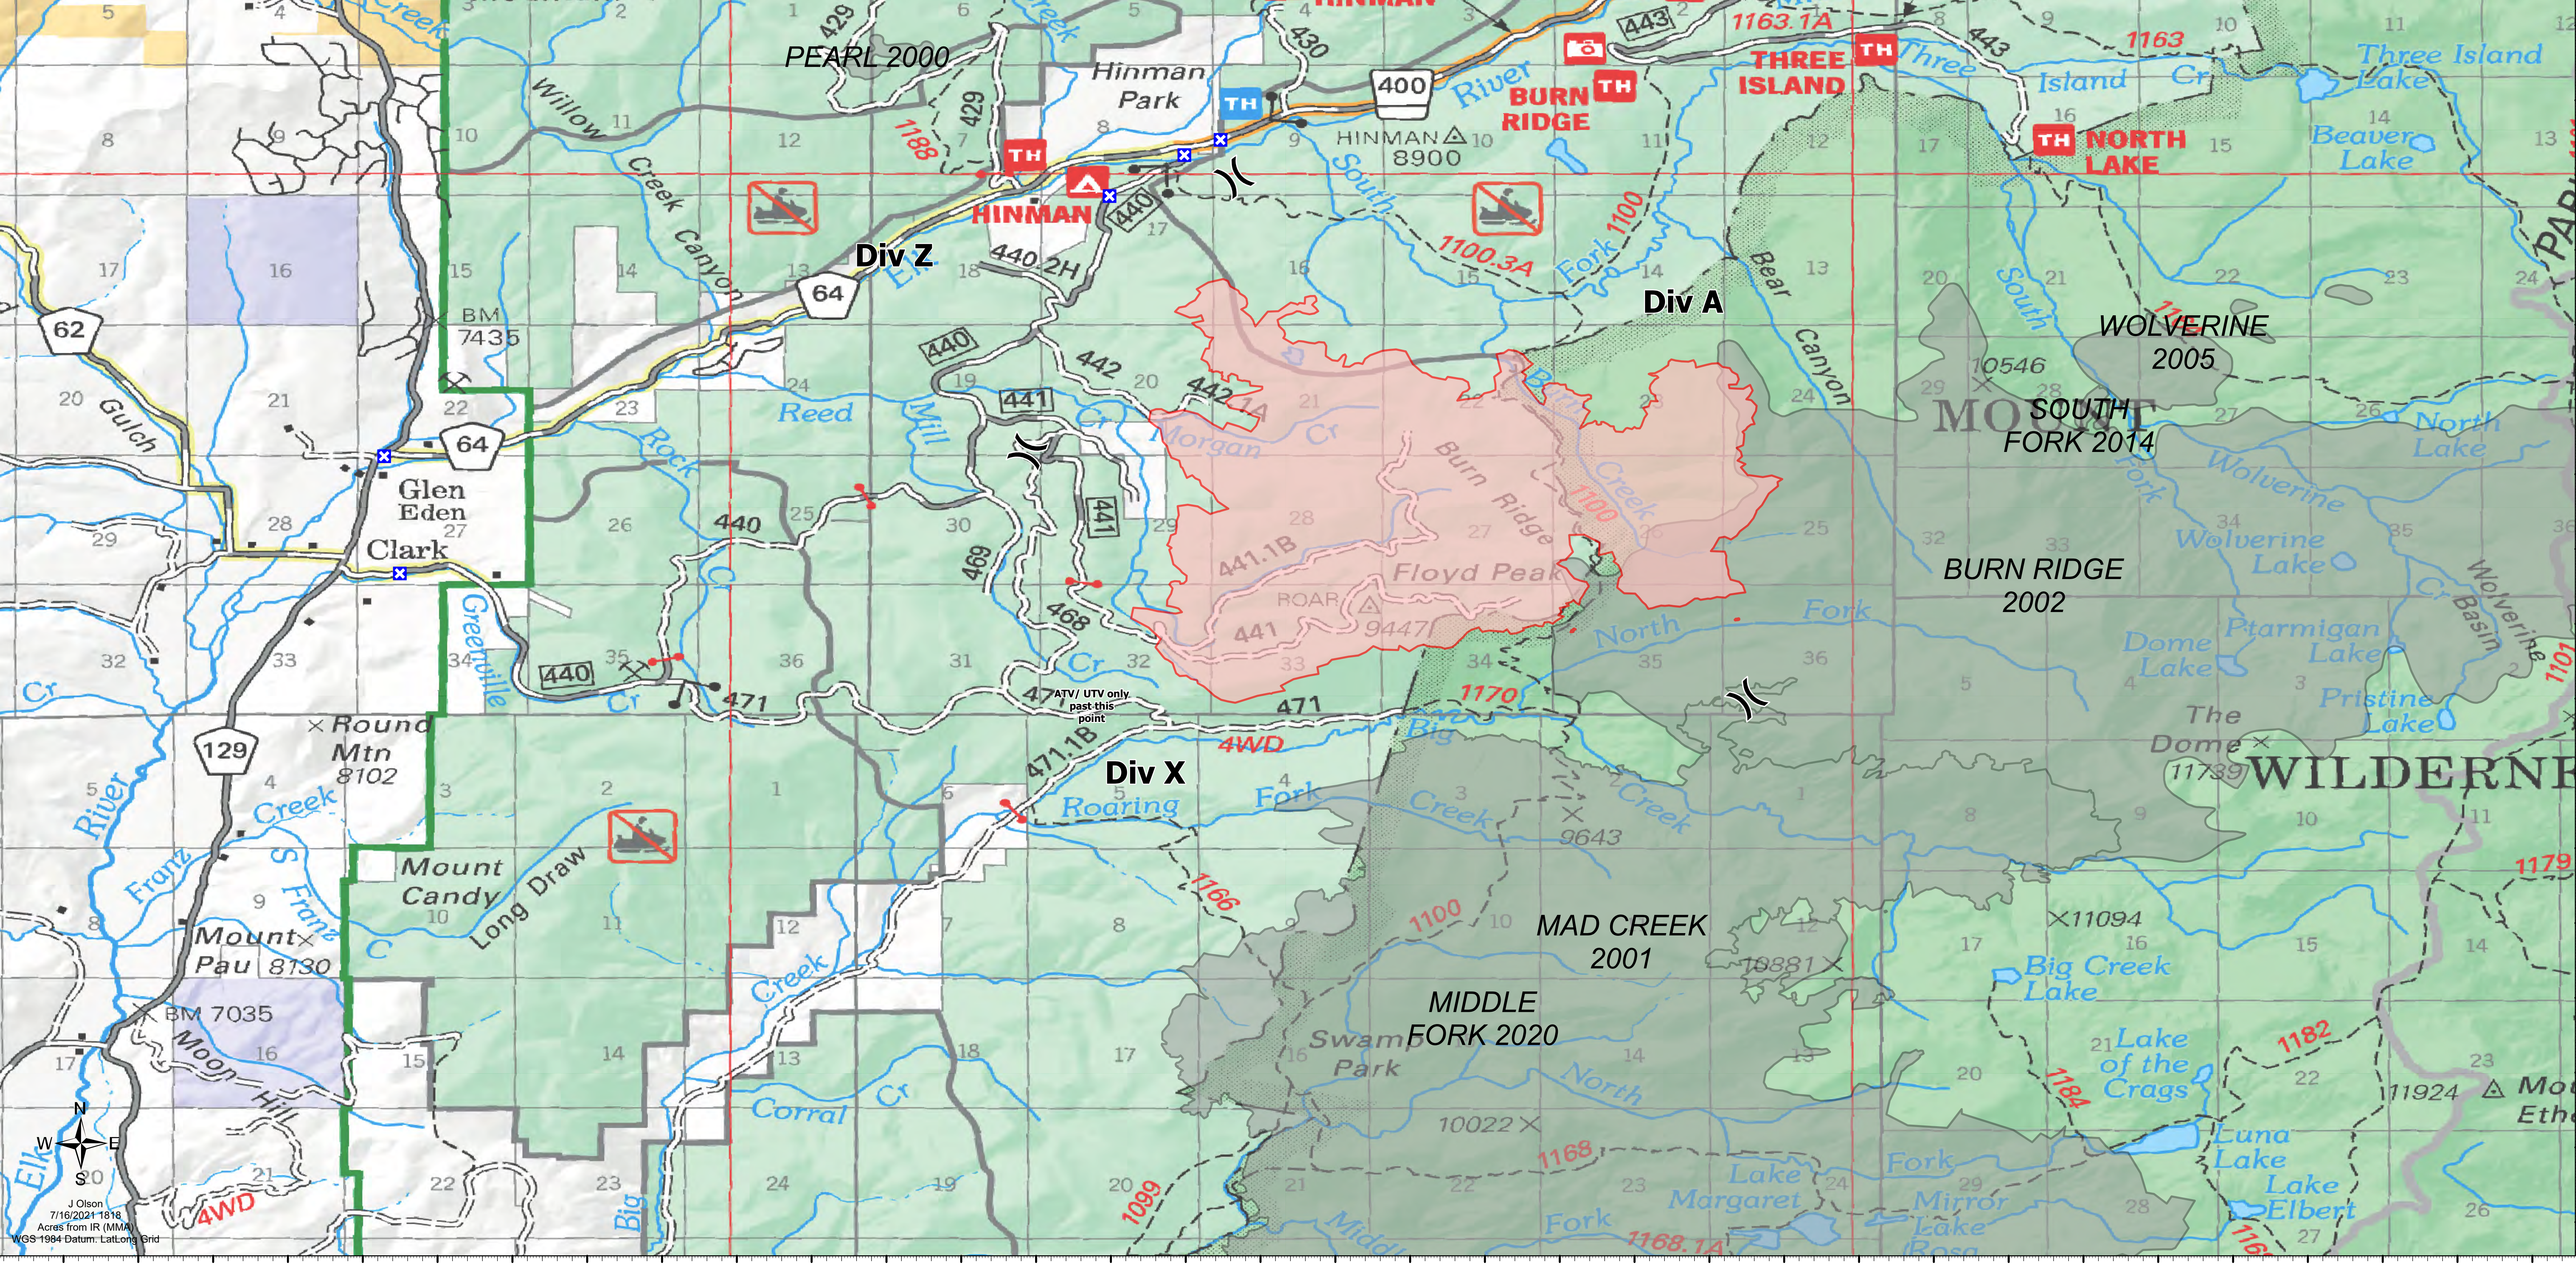

**PIO**  
 Morgan Creek  
 WY-MRF-000260  
 July 17, 2021 Day

4388 acres at 7/16/2021 1133hrs

0 0.25 0.5 1 1.5 Miles

- Division Break
- Closure
- Wildfire Daily Fire Perimeter
- Historic Fires 2000-2021

106°57'W 106°56.5'W 106°56'W 106°55.5'W 106°55'W 106°54.5'W 106°54'W 106°53.5'W 106°53'W 106°52.5'W 106°52'W 106°51.5'W 106°50.5'W 106°50'W 106°49.5'W 106°49'W 106°48.5'W 106°48'W 106°47.5'W 106°47'W 106°46.5'W 106°46'W 106°45.5'W 106°45'W 106°44.5'W 106°44'W 106°43.5'W 106°43'W 106°42.5'W 106°42'W 106°41.5'W 106°41'W 106°40.5'W