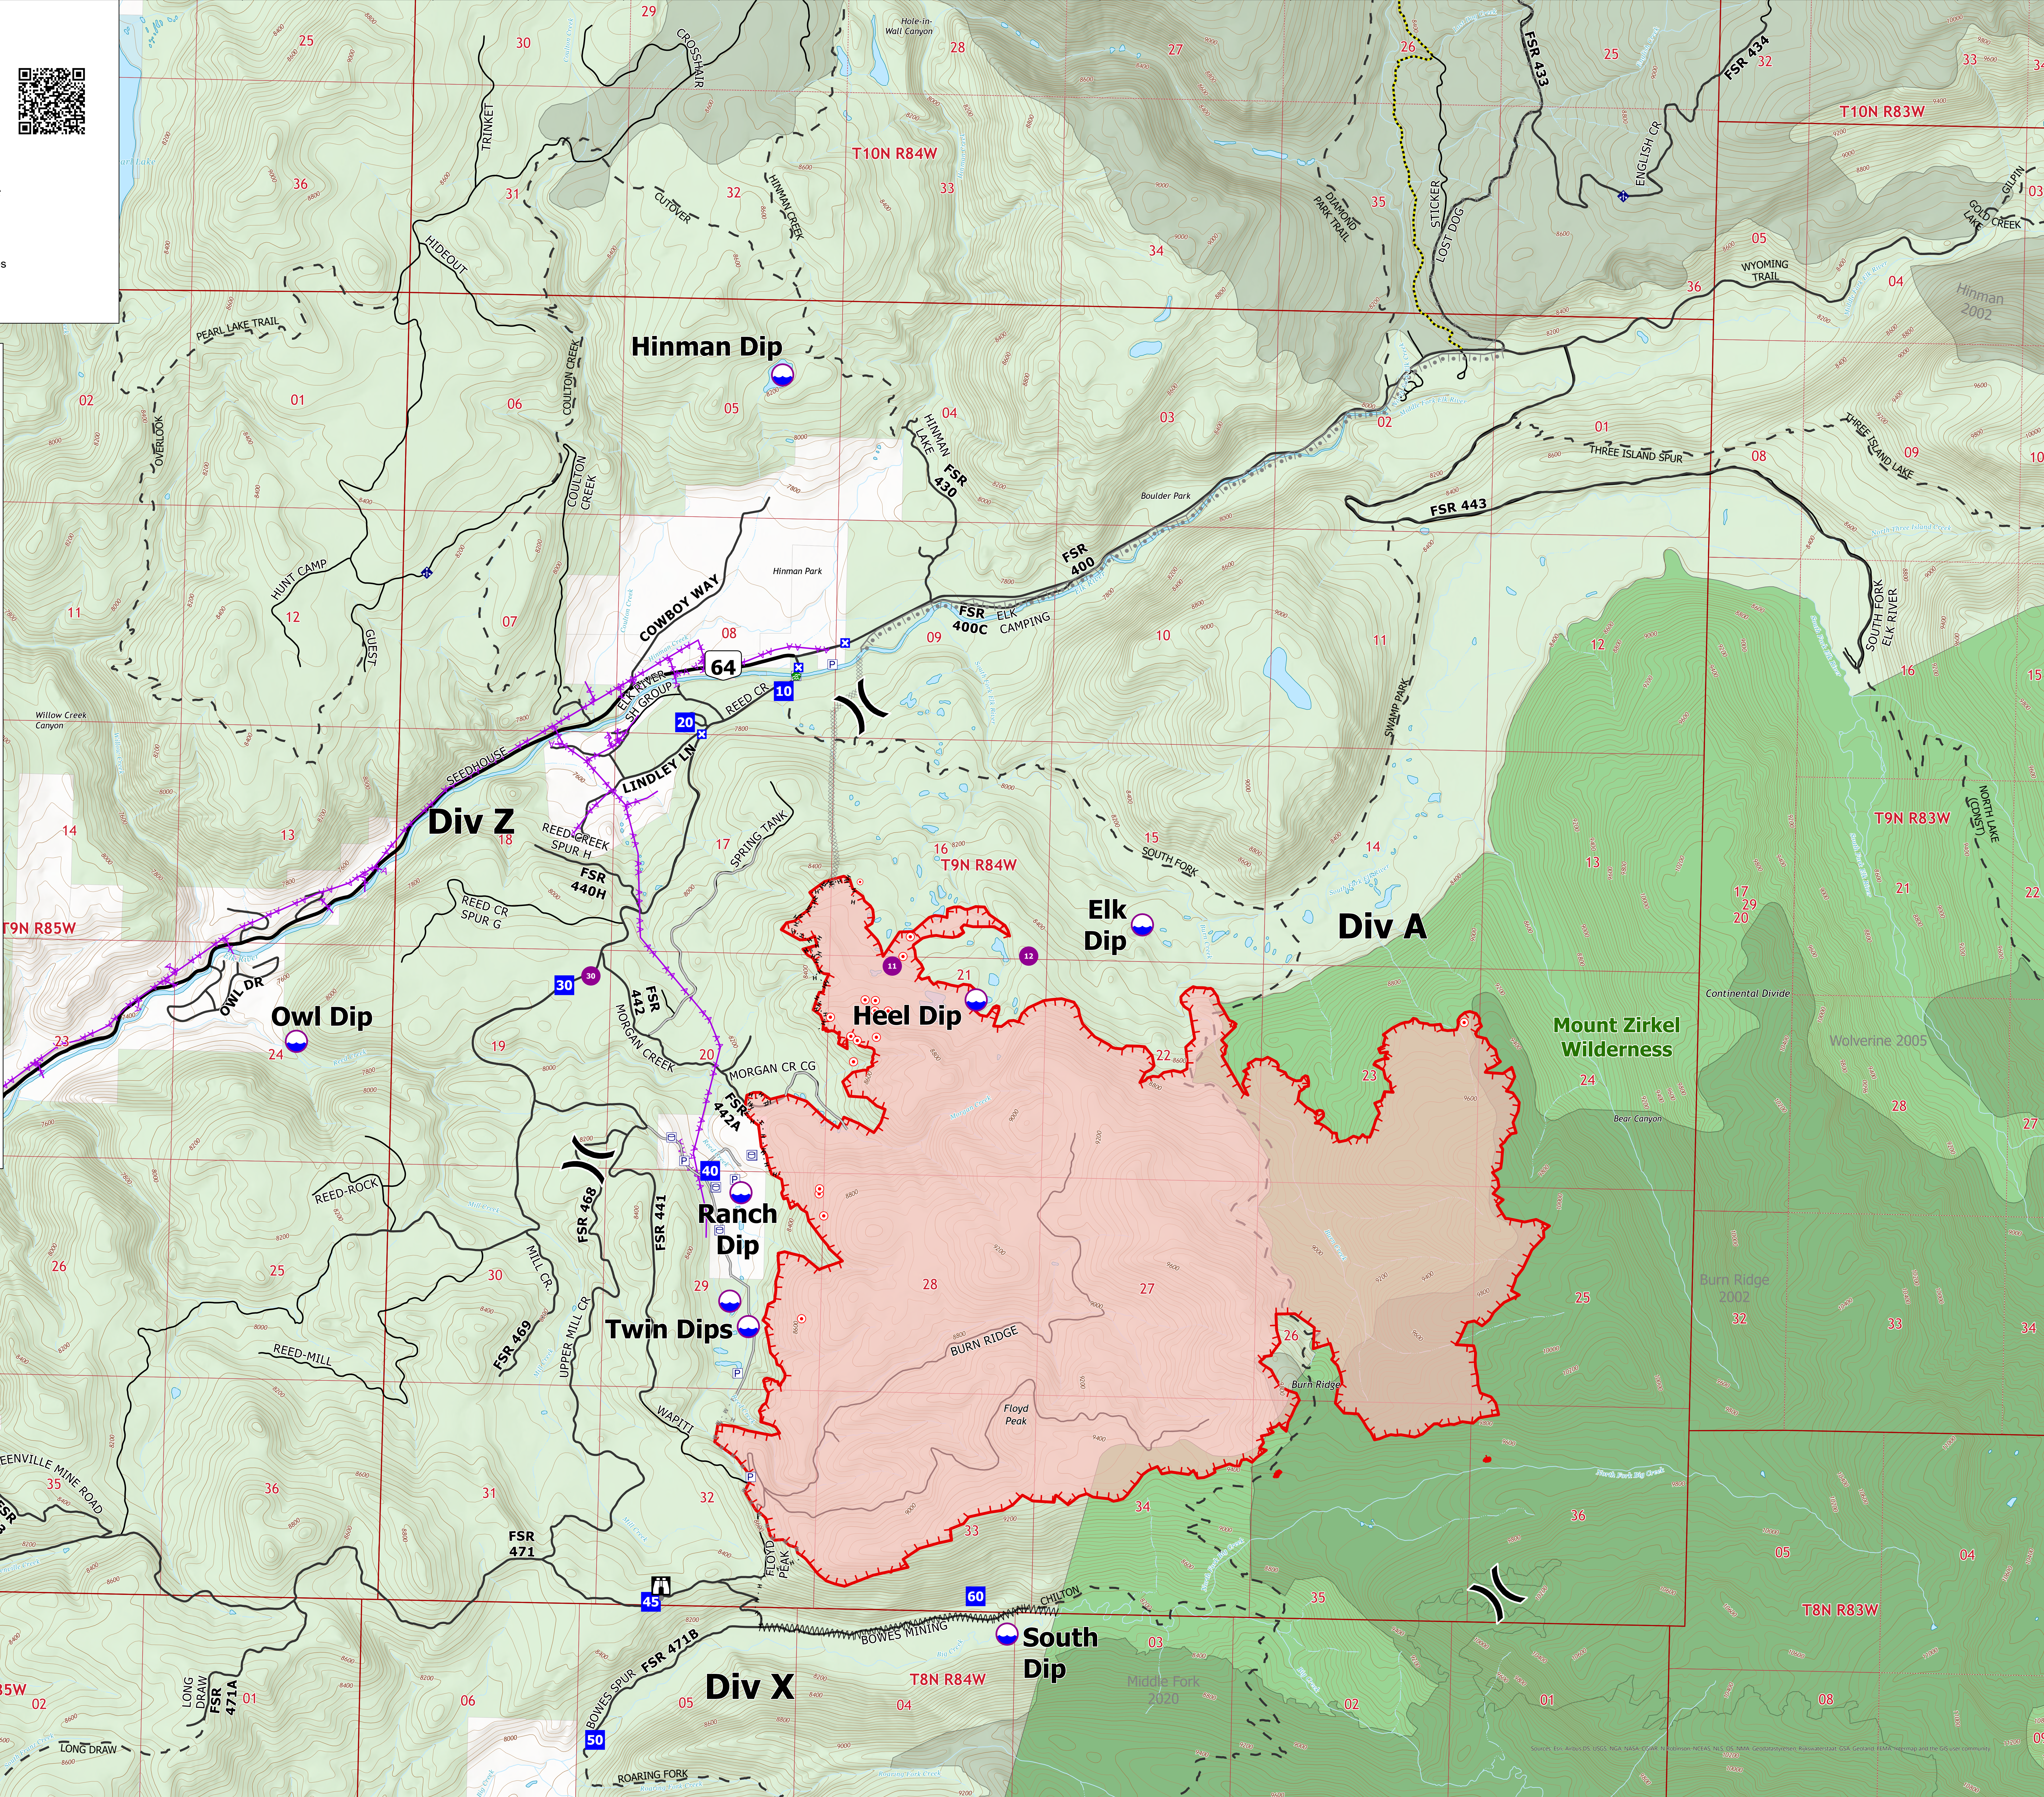

Operations

Morgan Creek Branch
WY-MRF-000260
7/19/2021

4443 acres at 7/18/2021 1058hrs

- Dip Site
- Helispot
- Division Break
- Drop Point
- Closure
- Camp
- Lookout
- Hot Spot - Spot Fire
- Other
- Water Development or Draft Site
- Mobile Weather Unit
- Completed Fuel Break
- Completed Hand Line
- Planned Burnout
- Planned Dozer Line
- Planned Hand Line
- Planned Mixed Construction Line
- Planned Road as Line
- Access or Improved Road
- Aerial Hazard
- Fire Edge
- Wildfire Daily Fire Perimeter
- Major Roads
- Local Road
- Road_Core
- Trail (Motor Vehicle)
- Trail
- Historic Fires (2000-2021)
- Wilderness
- Bureau of Land Management
- Forest Service
- State
- Private
- IR Points

Clark DOB

Clark

Home Ranch Rd

Greenville Mine Road

Long Draw

Long Draw FSR 471A

North American 1983 Datum: Lat/Long Grid

J Olson
7/18/2021 2139
Acres from IR (MMA)