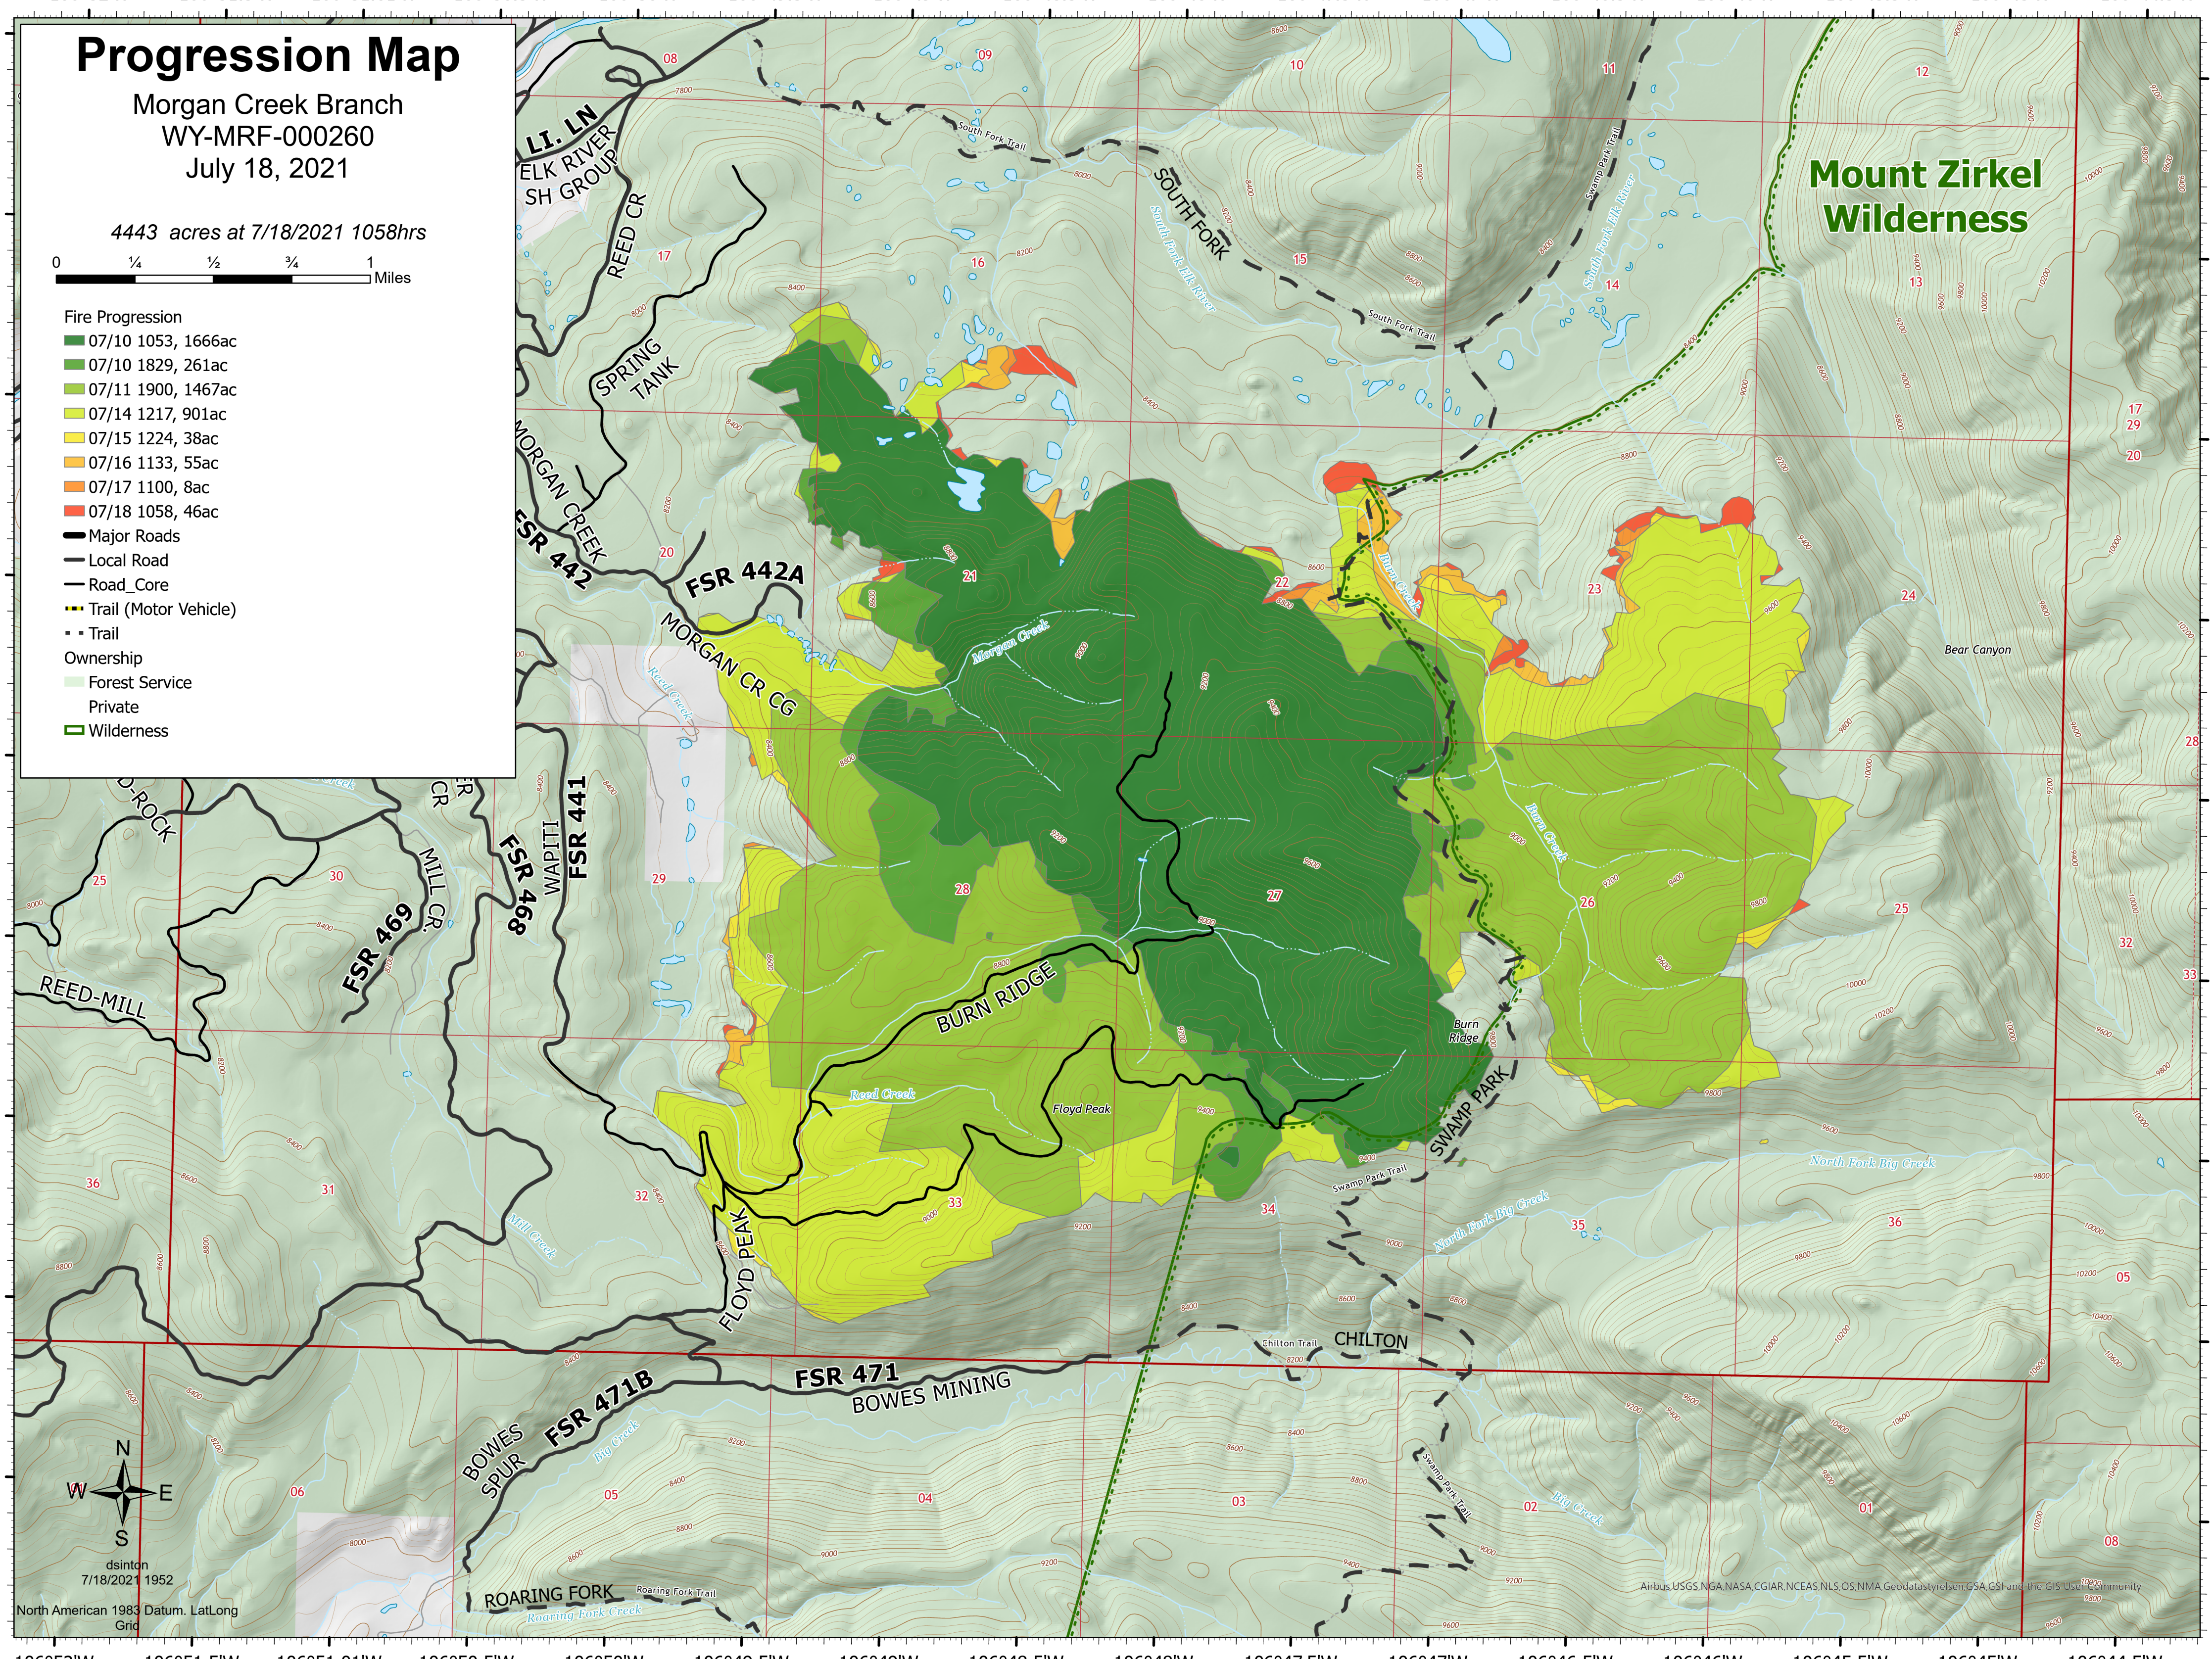

Progression Map

Morgan Creek Branch
WY-MRF-000260
July 18, 2021

4443 acres at 7/18/2021 1058hrs

Fire Progression

- 07/10 1053, 1666ac
- 07/10 1829, 261ac
- 07/11 1900, 1467ac
- 07/14 1217, 901ac
- 07/15 1224, 38ac
- 07/16 1133, 55ac
- 07/17 1100, 8ac
- 07/18 1058, 46ac

- Major Roads
- Local Road
- Road_Core
- Trail (Motor Vehicle)
- Trail

Ownership

- Forest Service
- Private
- Wilderness

Mount Zirkel Wilderness

dsinton
7/18/2021 1952

North American 1983 Datum. LatLong Grid