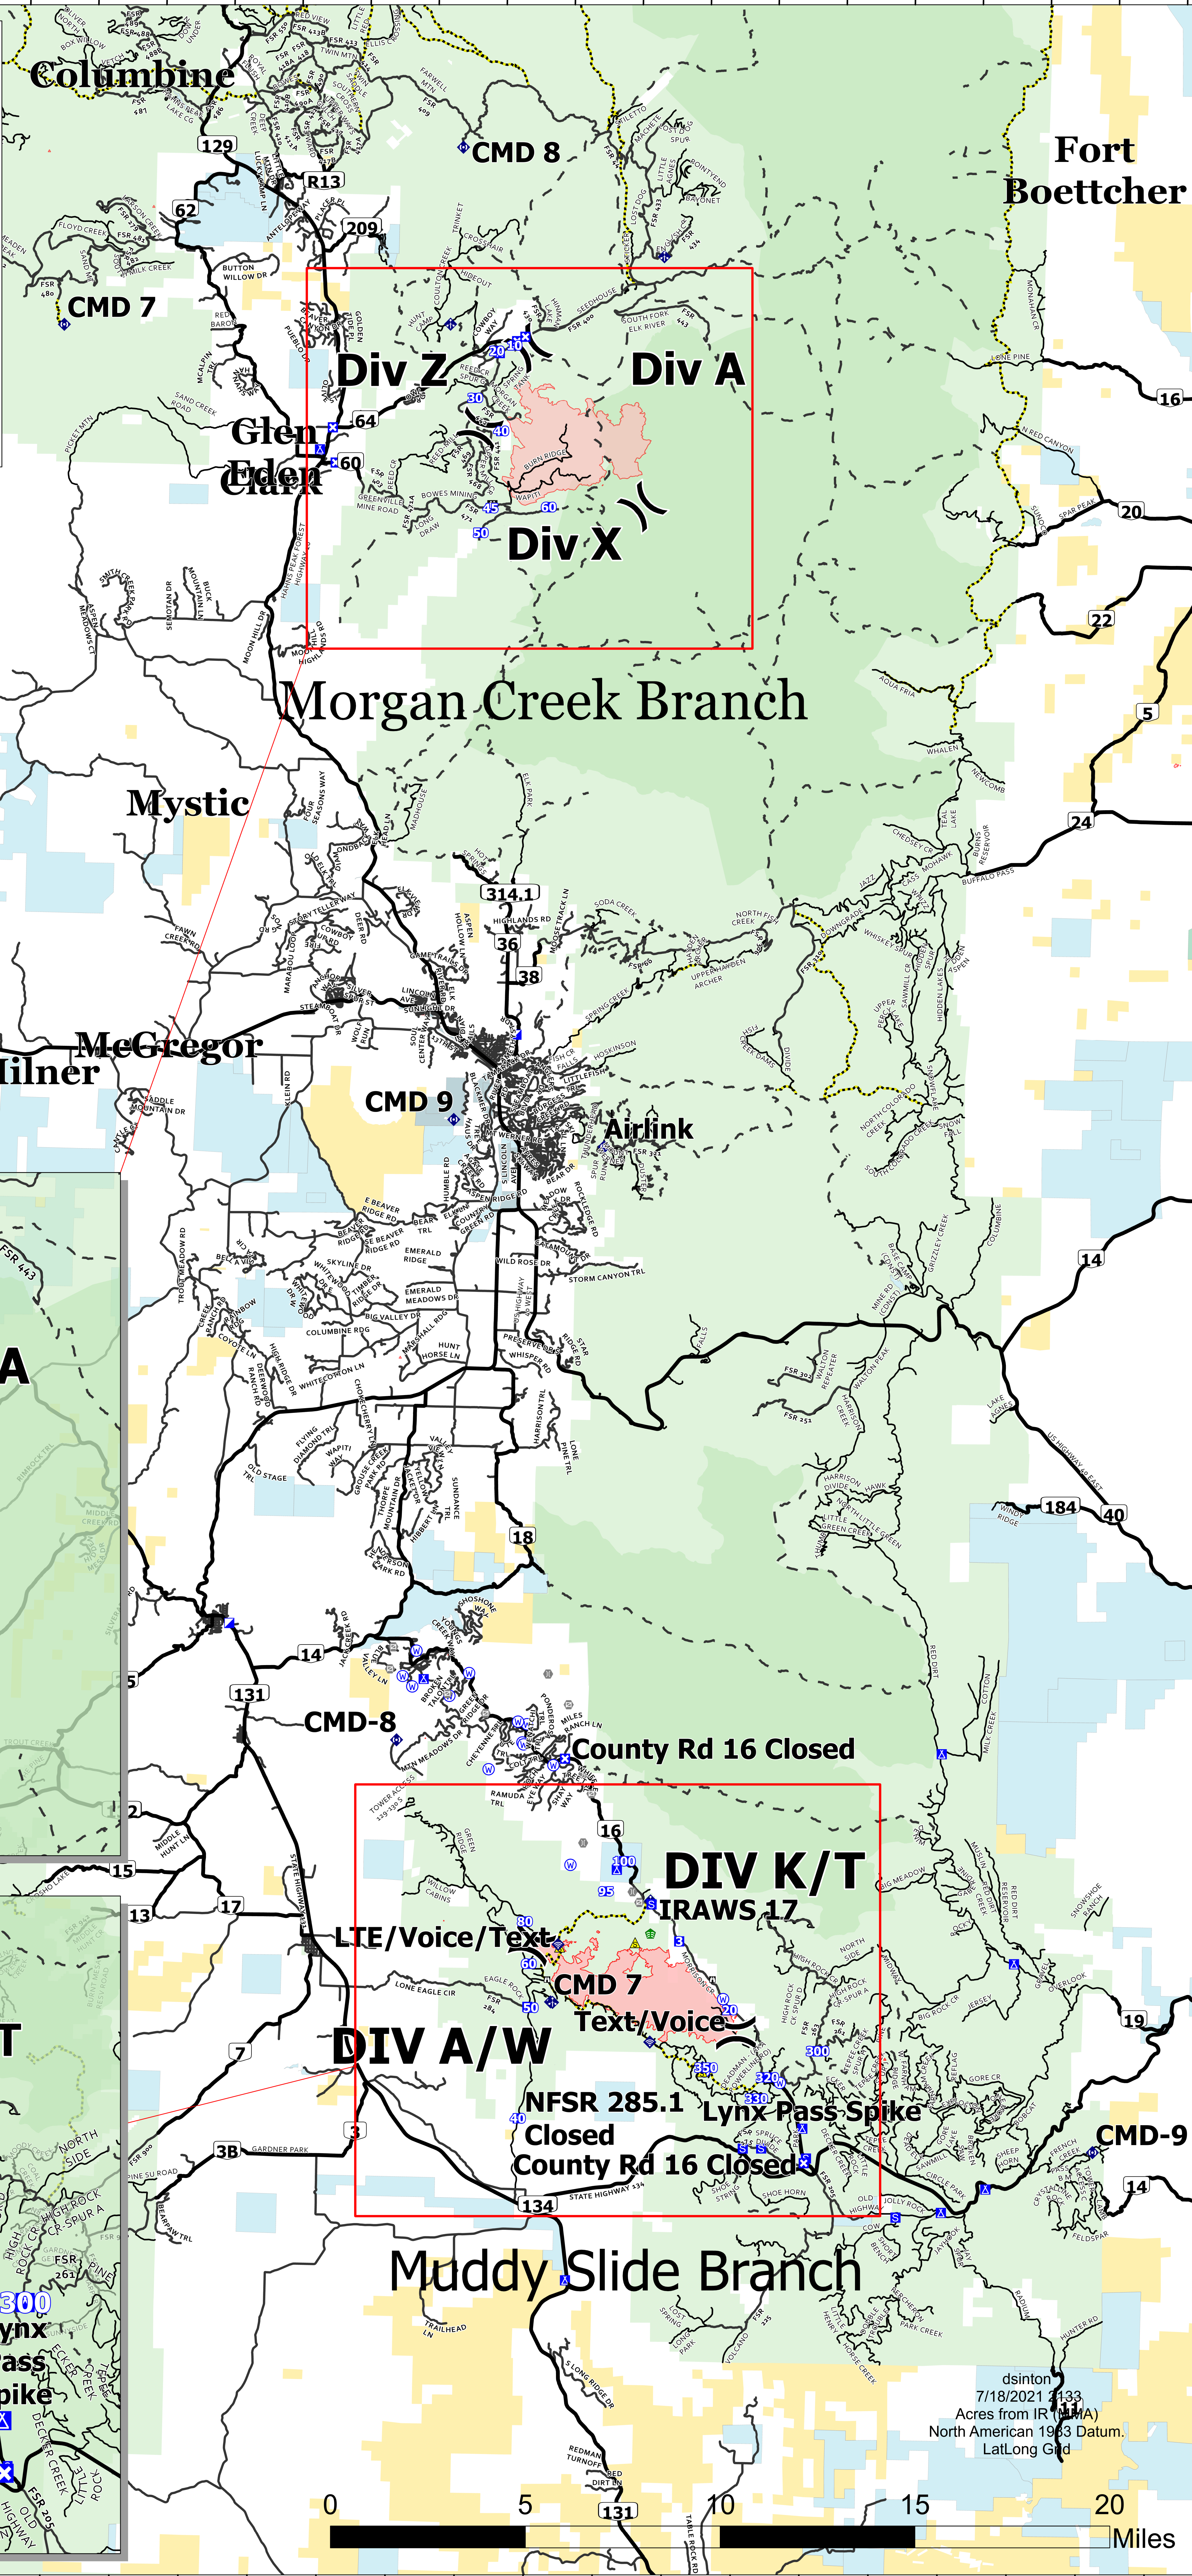

Transportation

Morgan Creek Branch
WY-MRF-000260
4443 acres at 7/18/2021 1058hrs

Muddy Slide Branch
WYMRF-000195
4,093 acres at 07/14/2021 1144

7/19/2021

- Major Roads
- Local Road
- Trail (Motor Vehicle)
- Trail (Non-Motorized)
- Wildfire Daily Fire Perimeter
- Division Break
- Incident Command Post
- Drop Point
- Closure
- Camp
- Staging Area
- Lookout
- Gate
- Bridge
- Stream Crossing
- Mobile Weather Unit
- Internet Access
- Repeater
- Safety Zone
- Water Source

dsinton
7/18/2021 1133
Acres from IR (LMA)
North American 1983 Datum.
LatLong Grid

Miles