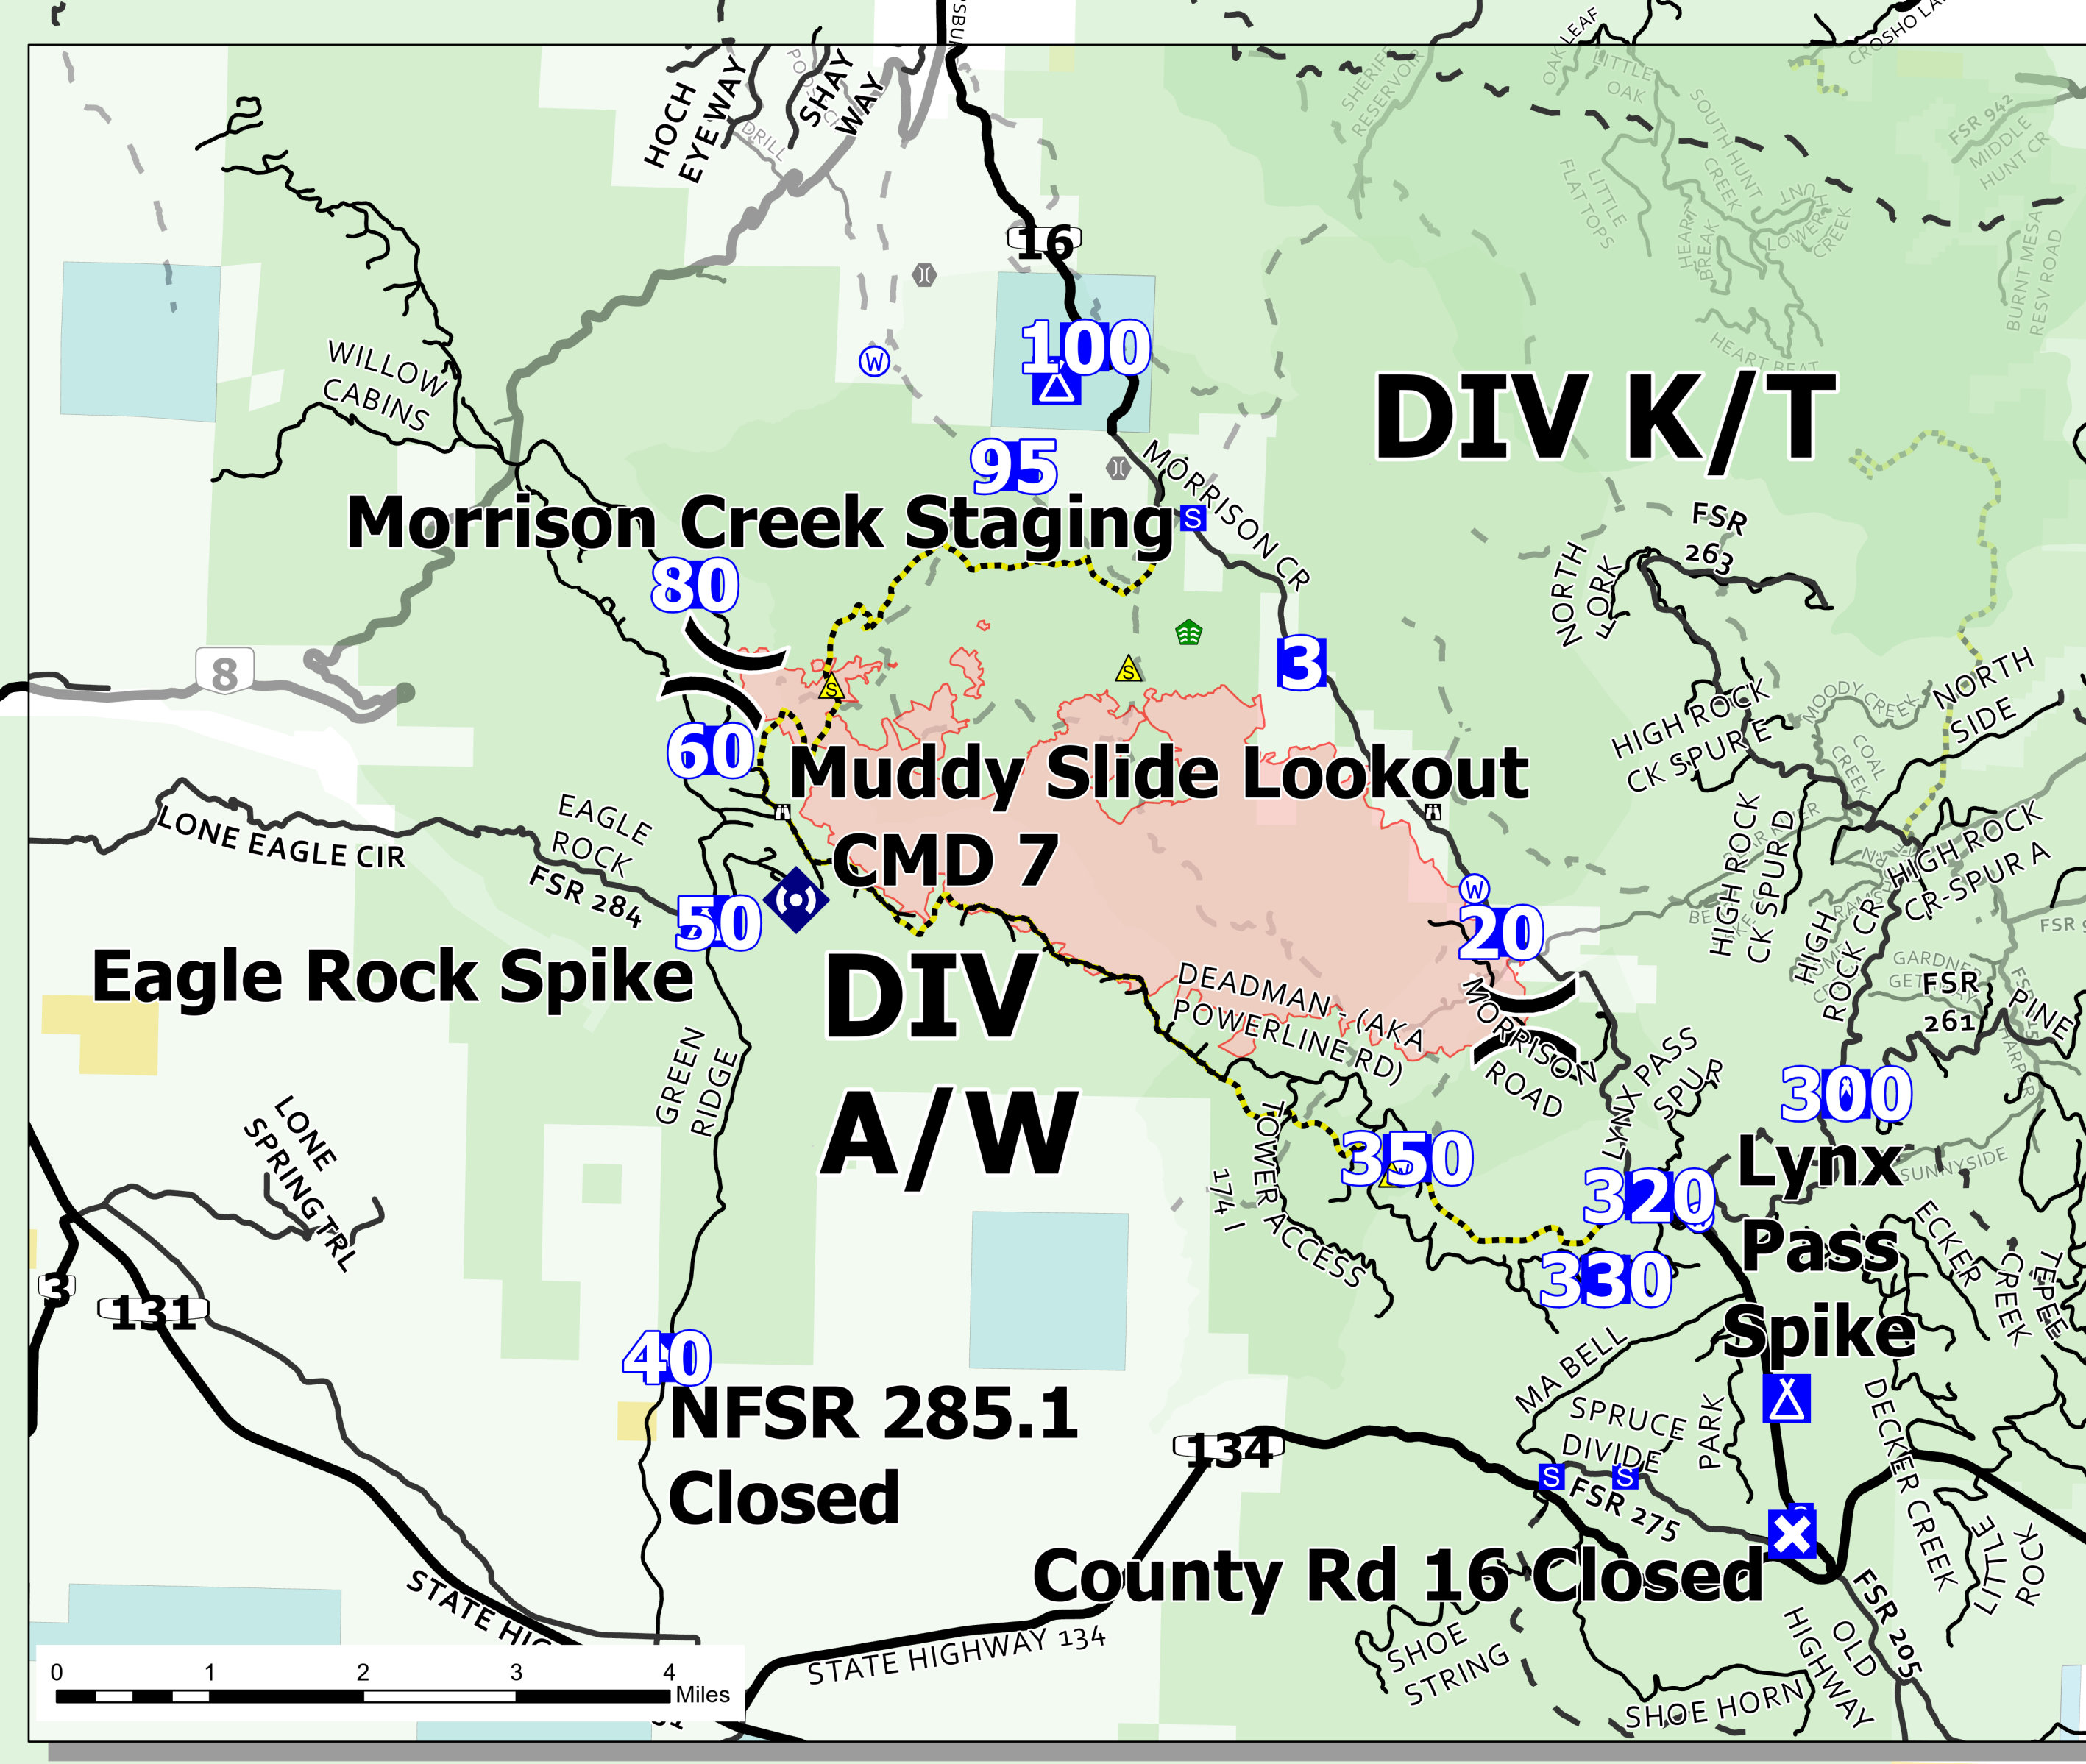

Transportation

Morgan Creek Branch
WY-MRF-000260
4443 acres at 7/18/2021 1058hrs

Muddy Slide Branch
WYMRF-000195
4,093 acres at 07/14/2021 1144

7/19/2021

- Major Roads
- Local Road
- Trail (Motor Vehicle)
- Trail (Non-Motorized)
- Wildfire Daily Fire Perimeter
- Division Break
- Incident Command Post
- Drop Point
- Closure
- Camp
- Staging Area
- Lookout
- Gate
- Bridge
- Stream Crossing
- Mobile Weather Unit
- Internet Access
- Repeater
- Safety Zone
- Water Source

dsinton
7/18/2021 1133
Acres from IR (LMA)
North American 1983 Datum.
LatLong Grid

Miles