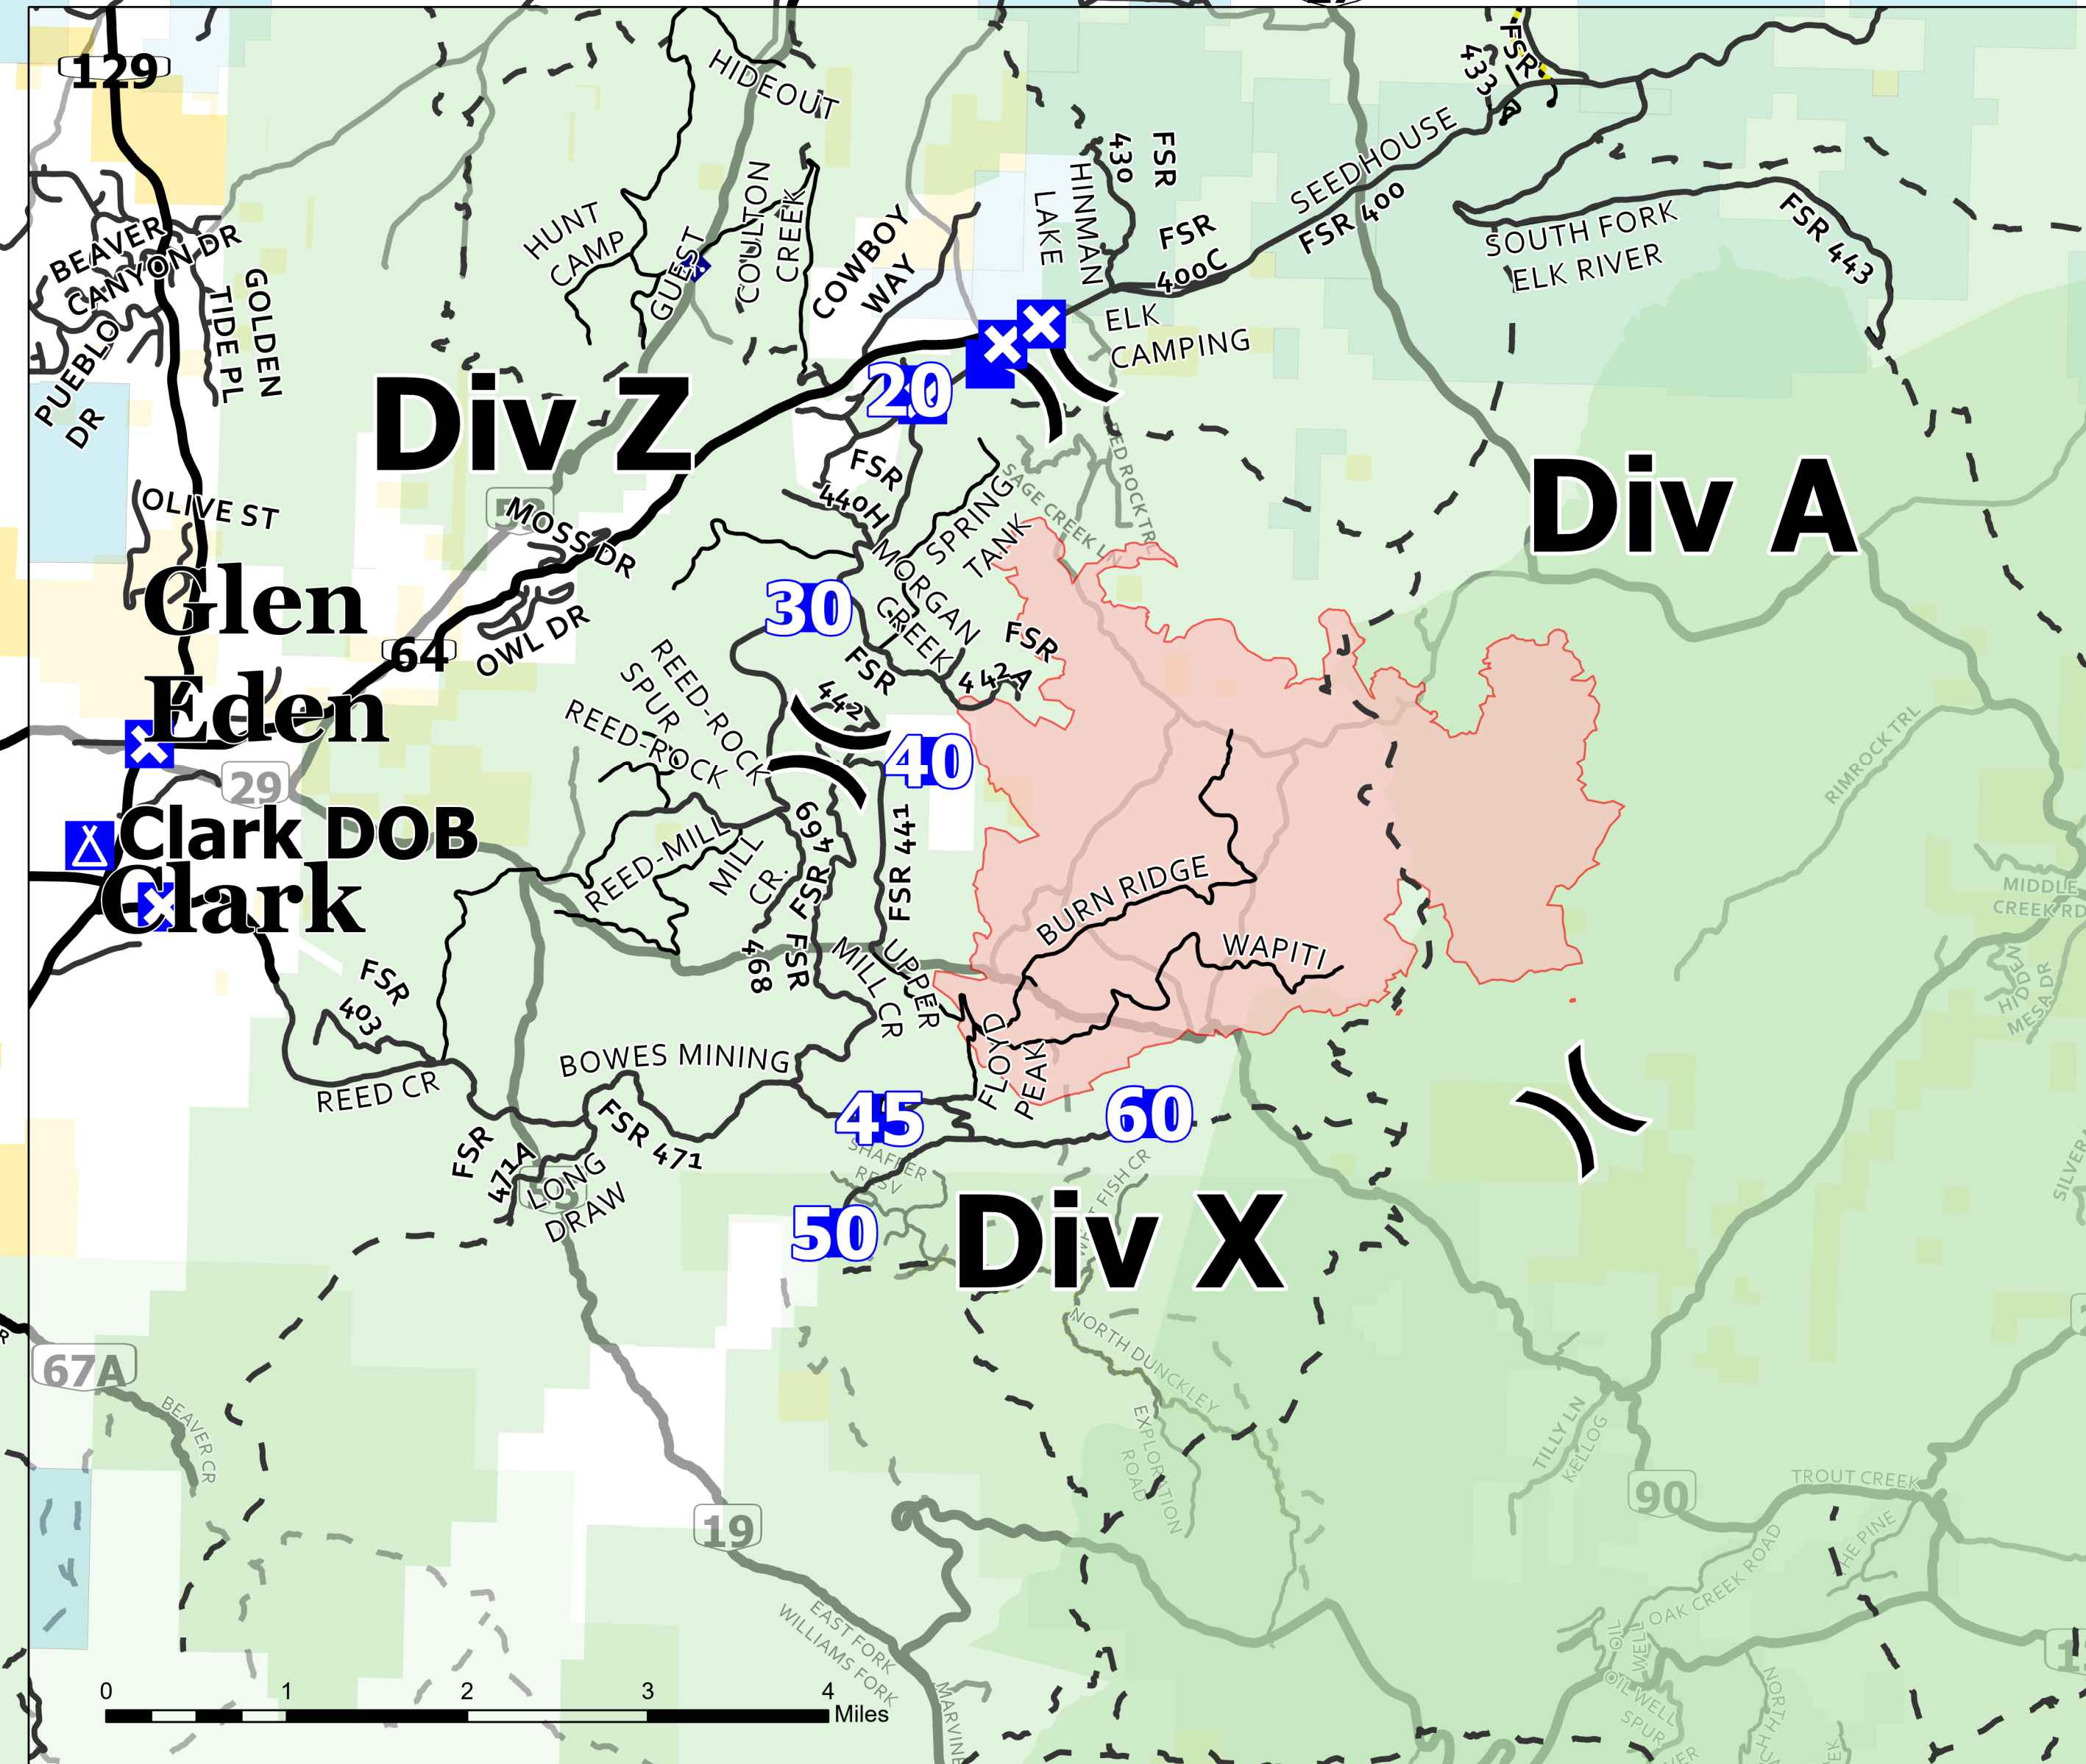

Transportation

Morgan Creek Branch
WY-MRF-000260
4443 acres at 7/18/2021 1058hrs

Muddy Slide Branch
WYMRF-000195
4,093 acres at 07/14/2021 1144

7/19/2021

- Major Roads
- Local Road
- Trail (Motor Vehicle)
- Trail (Non-Motorized)
- Wildfire Daily Fire Perimeter
- Division Break
- Incident Command Post
- Drop Point
- Closure
- Camp
- Staging Area
- Lookout
- Gate
- Bridge
- Stream Crossing
- Mobile Weather Unit
- Internet Access
- Repeater
- Safety Zone
- Water Source

dsinton
7/18/2021 1133
Acres from IR (LMA)
North American 1983 Datum.
LatLong Grid

Miles