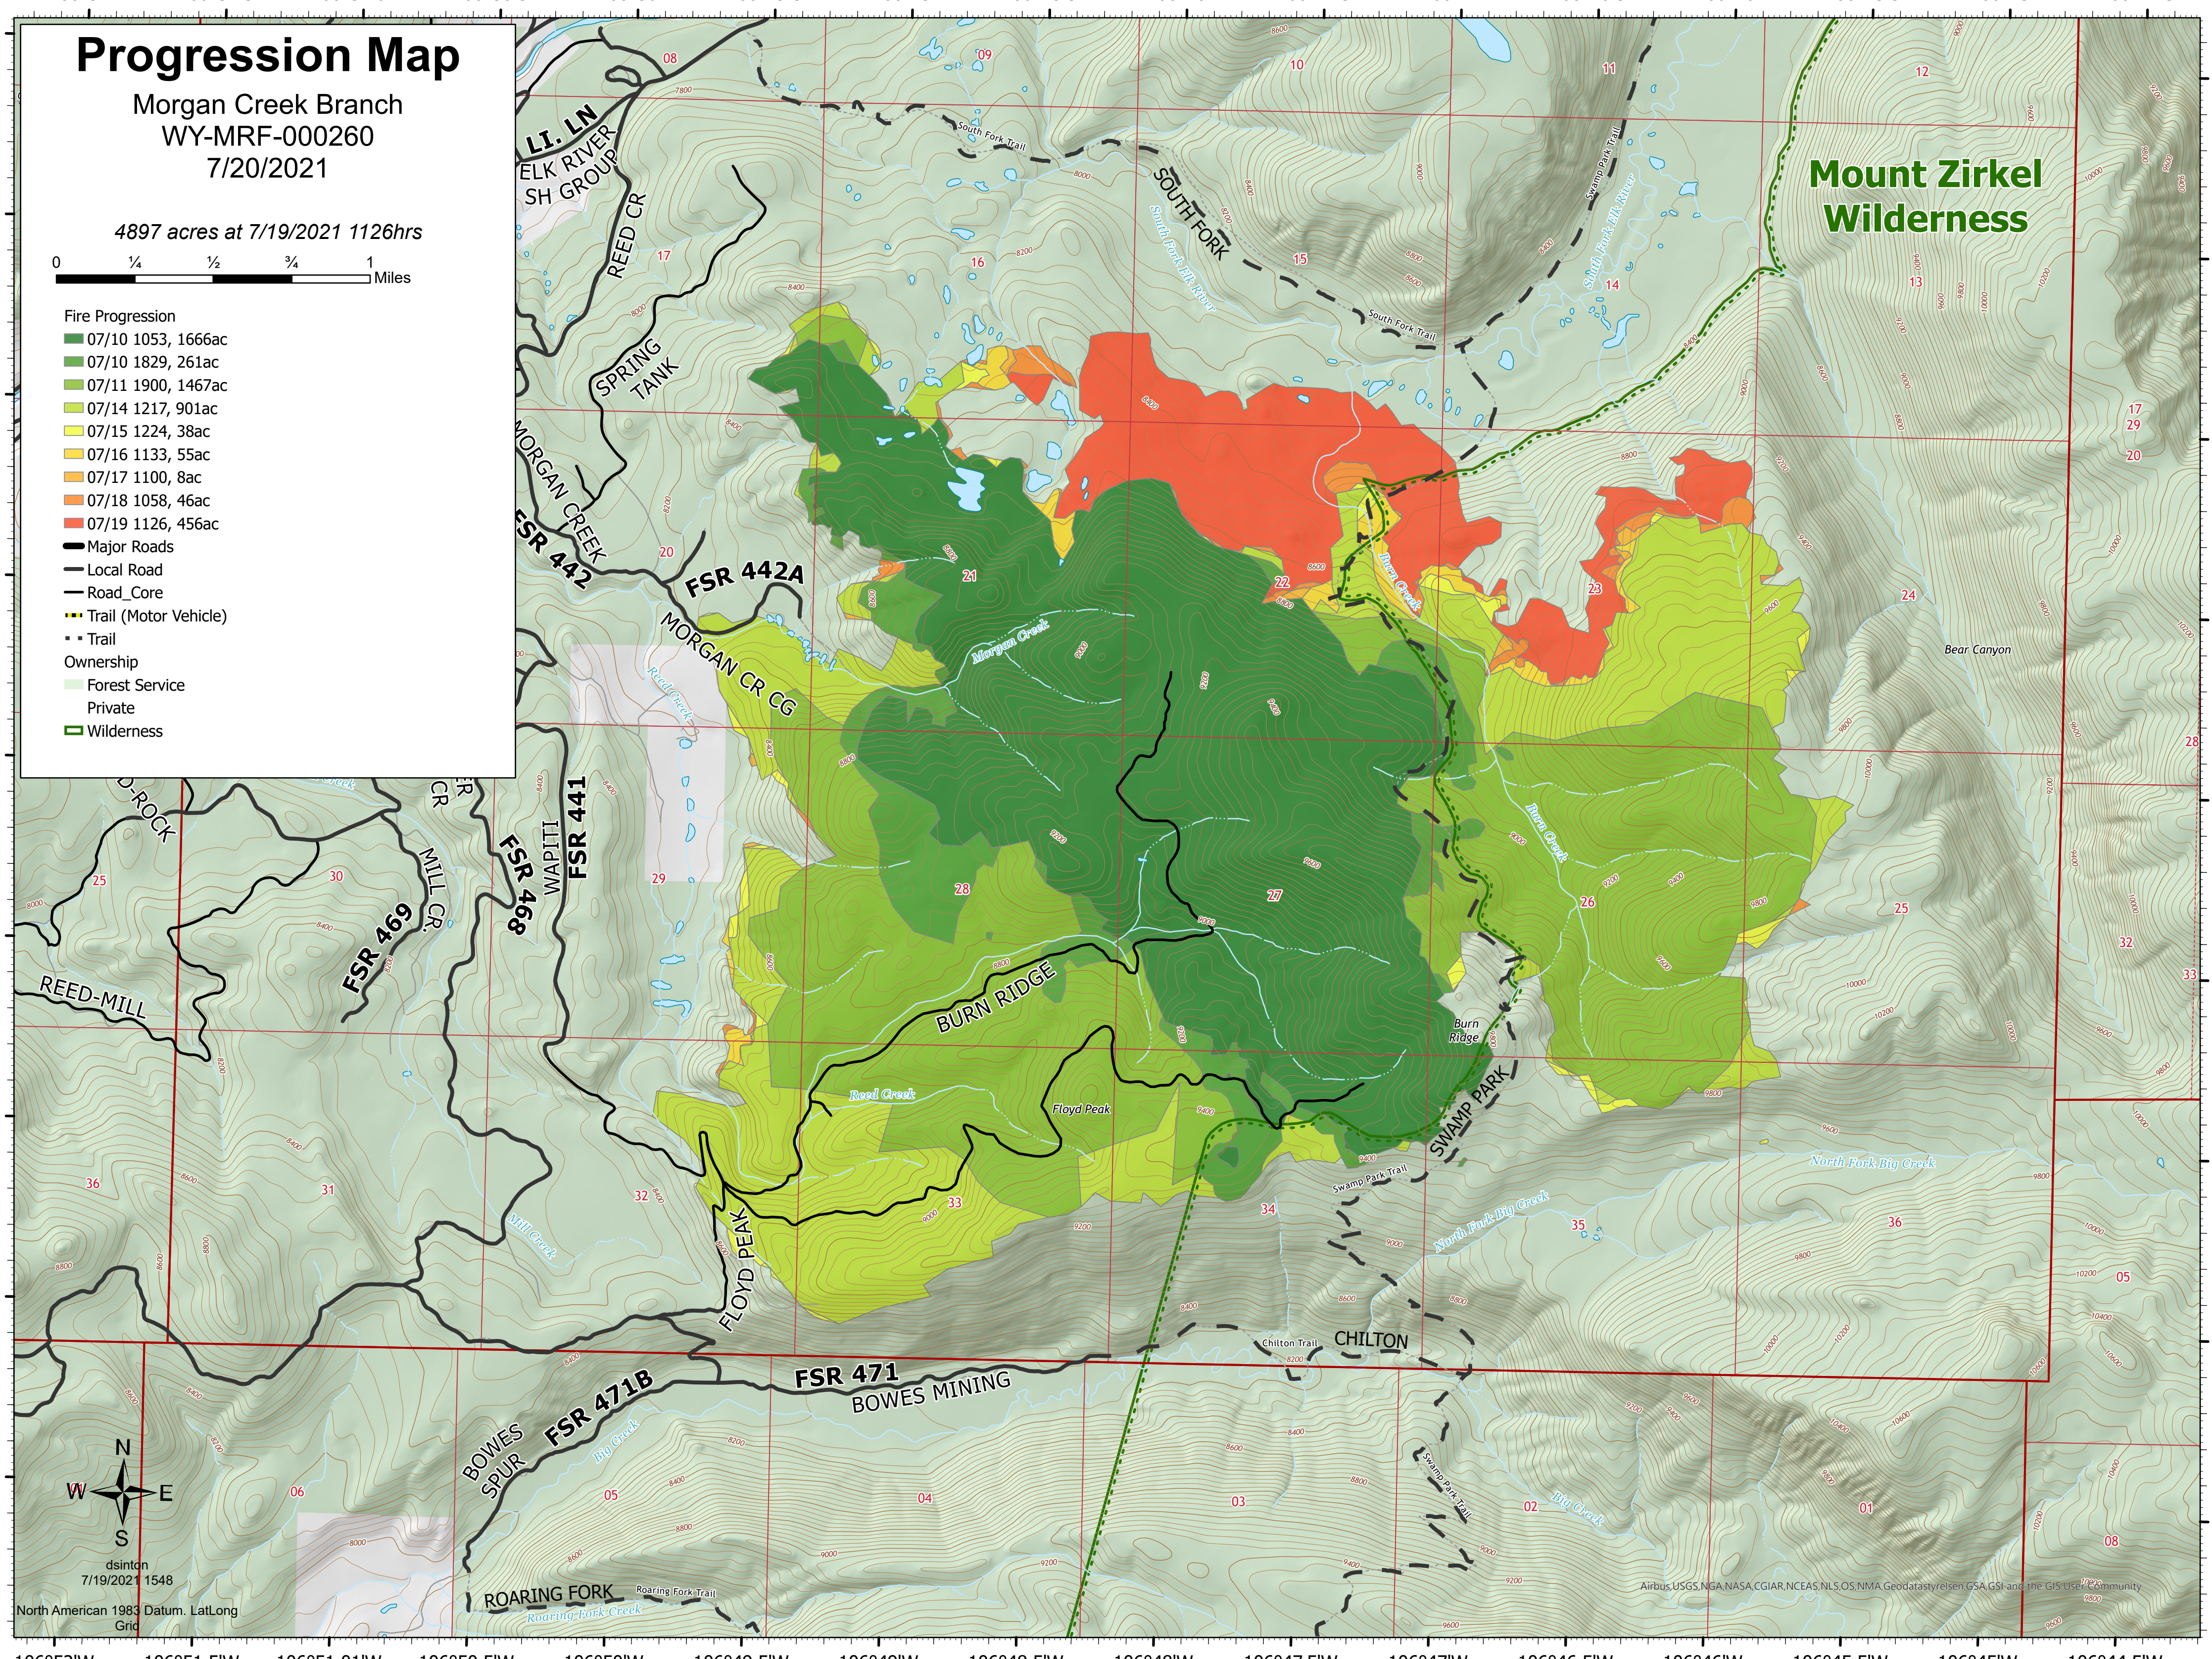

Progression Map

Morgan Creek Branch
WY-MRF-000260
7/20/2021

4897 acres at 7/19/2021 1126hrs

Fire Progression

- 07/10 1053, 1666ac
- 07/10 1829, 261ac
- 07/11 1900, 1467ac
- 07/14 1217, 901ac
- 07/15 1224, 38ac
- 07/16 1133, 55ac
- 07/17 1100, 8ac
- 07/18 1058, 46ac
- 07/19 1126, 456ac

- Major Roads
- Local Road
- Road_Core
- Trail (Motor Vehicle)
- Trail
- Owship
 - Forest Service
 - Private
 - Wilderness

Mount Zirkel Wilderness

dsinton
7/19/2021 1548

North American 1983 Datum, Lat/Long
Grid