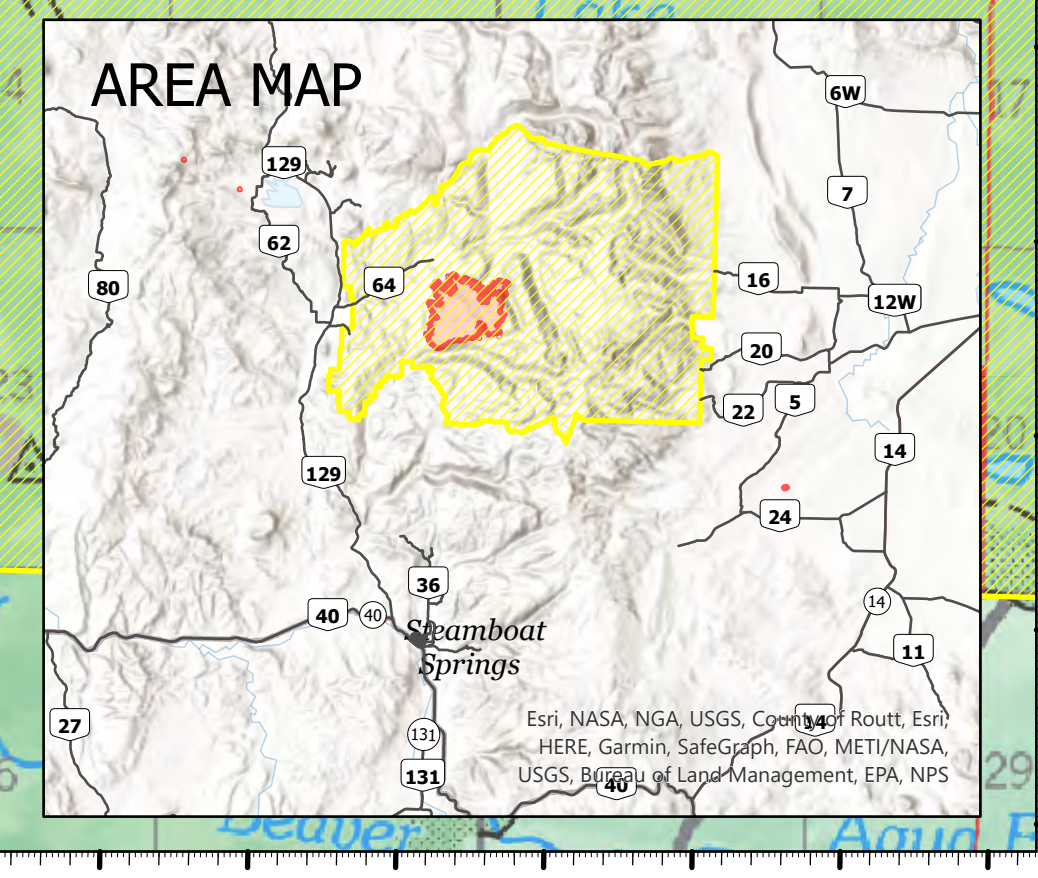

PIO
 Morgan Creek Branch
 WY-MRF-000260
 7/22/2021

5,548 acres at 7/21/2021 1127 hrs

- Division Break
- Closure
- Wildfire Daily Fire Perimeter
- Historic Fires 2000-2021
- Routt National Forest Closure

North American 1983 Datum, Lat/Long Grid