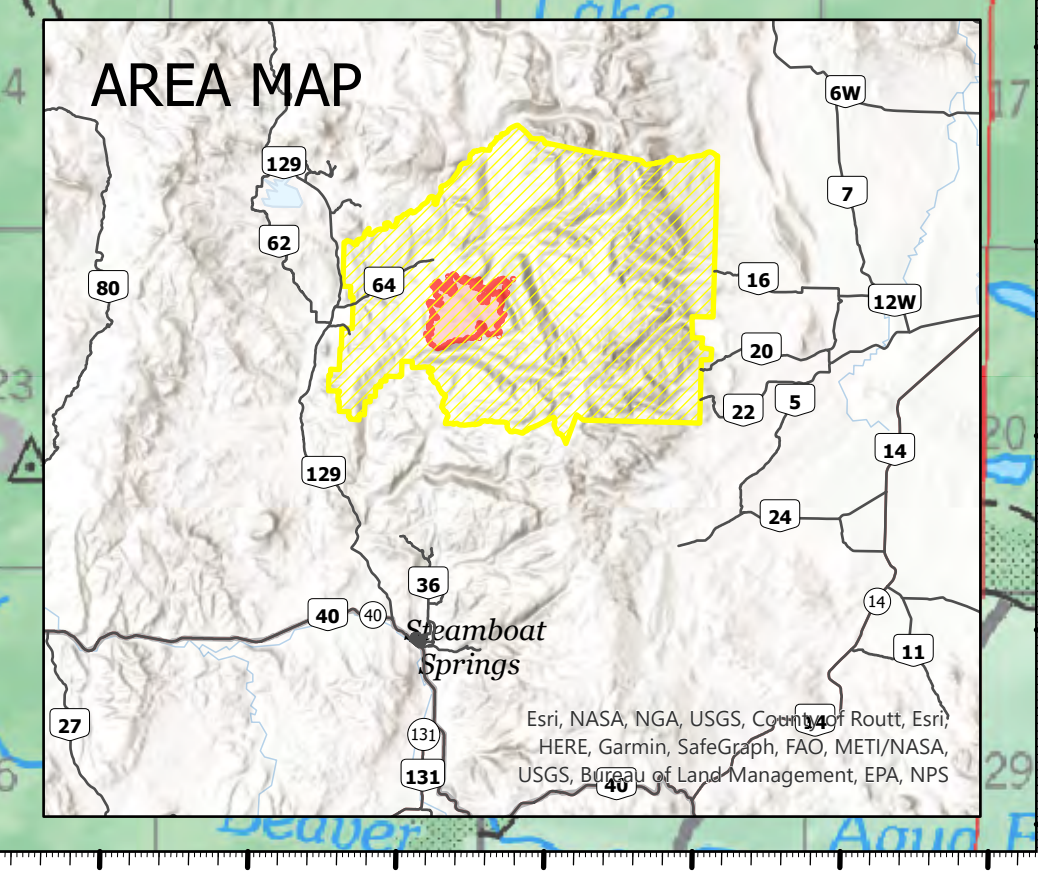

PIO
Morgan Creek Branch
WY-MRF-000260
7/23/2021

5,617 acres at 7/22/2021 1416 hrs

- Division Break
- Closure
- Wildfire Daily Fire Perimeter
- Historic Fires 2000-2021

7/22/2021 2048
Acres from IR(MMA)
North American 1983 Datum, Lat/Long Grid

Open to motorcycles
6/1-12/1, and snow-
mobiles on snow

Open to snow-
mobiles on snow

PEARL 2000

HINMAN 2002

WOLVERINE
2005

MOSOUTH
FORK 2014

BURN RIDGE
2002

MAD CREEK
2001

MIDDLE
FORK 2020

Div Z

Div A

Div X

FRONT RANGE

PARK 1101

ZIRKEL

WILDERNESS