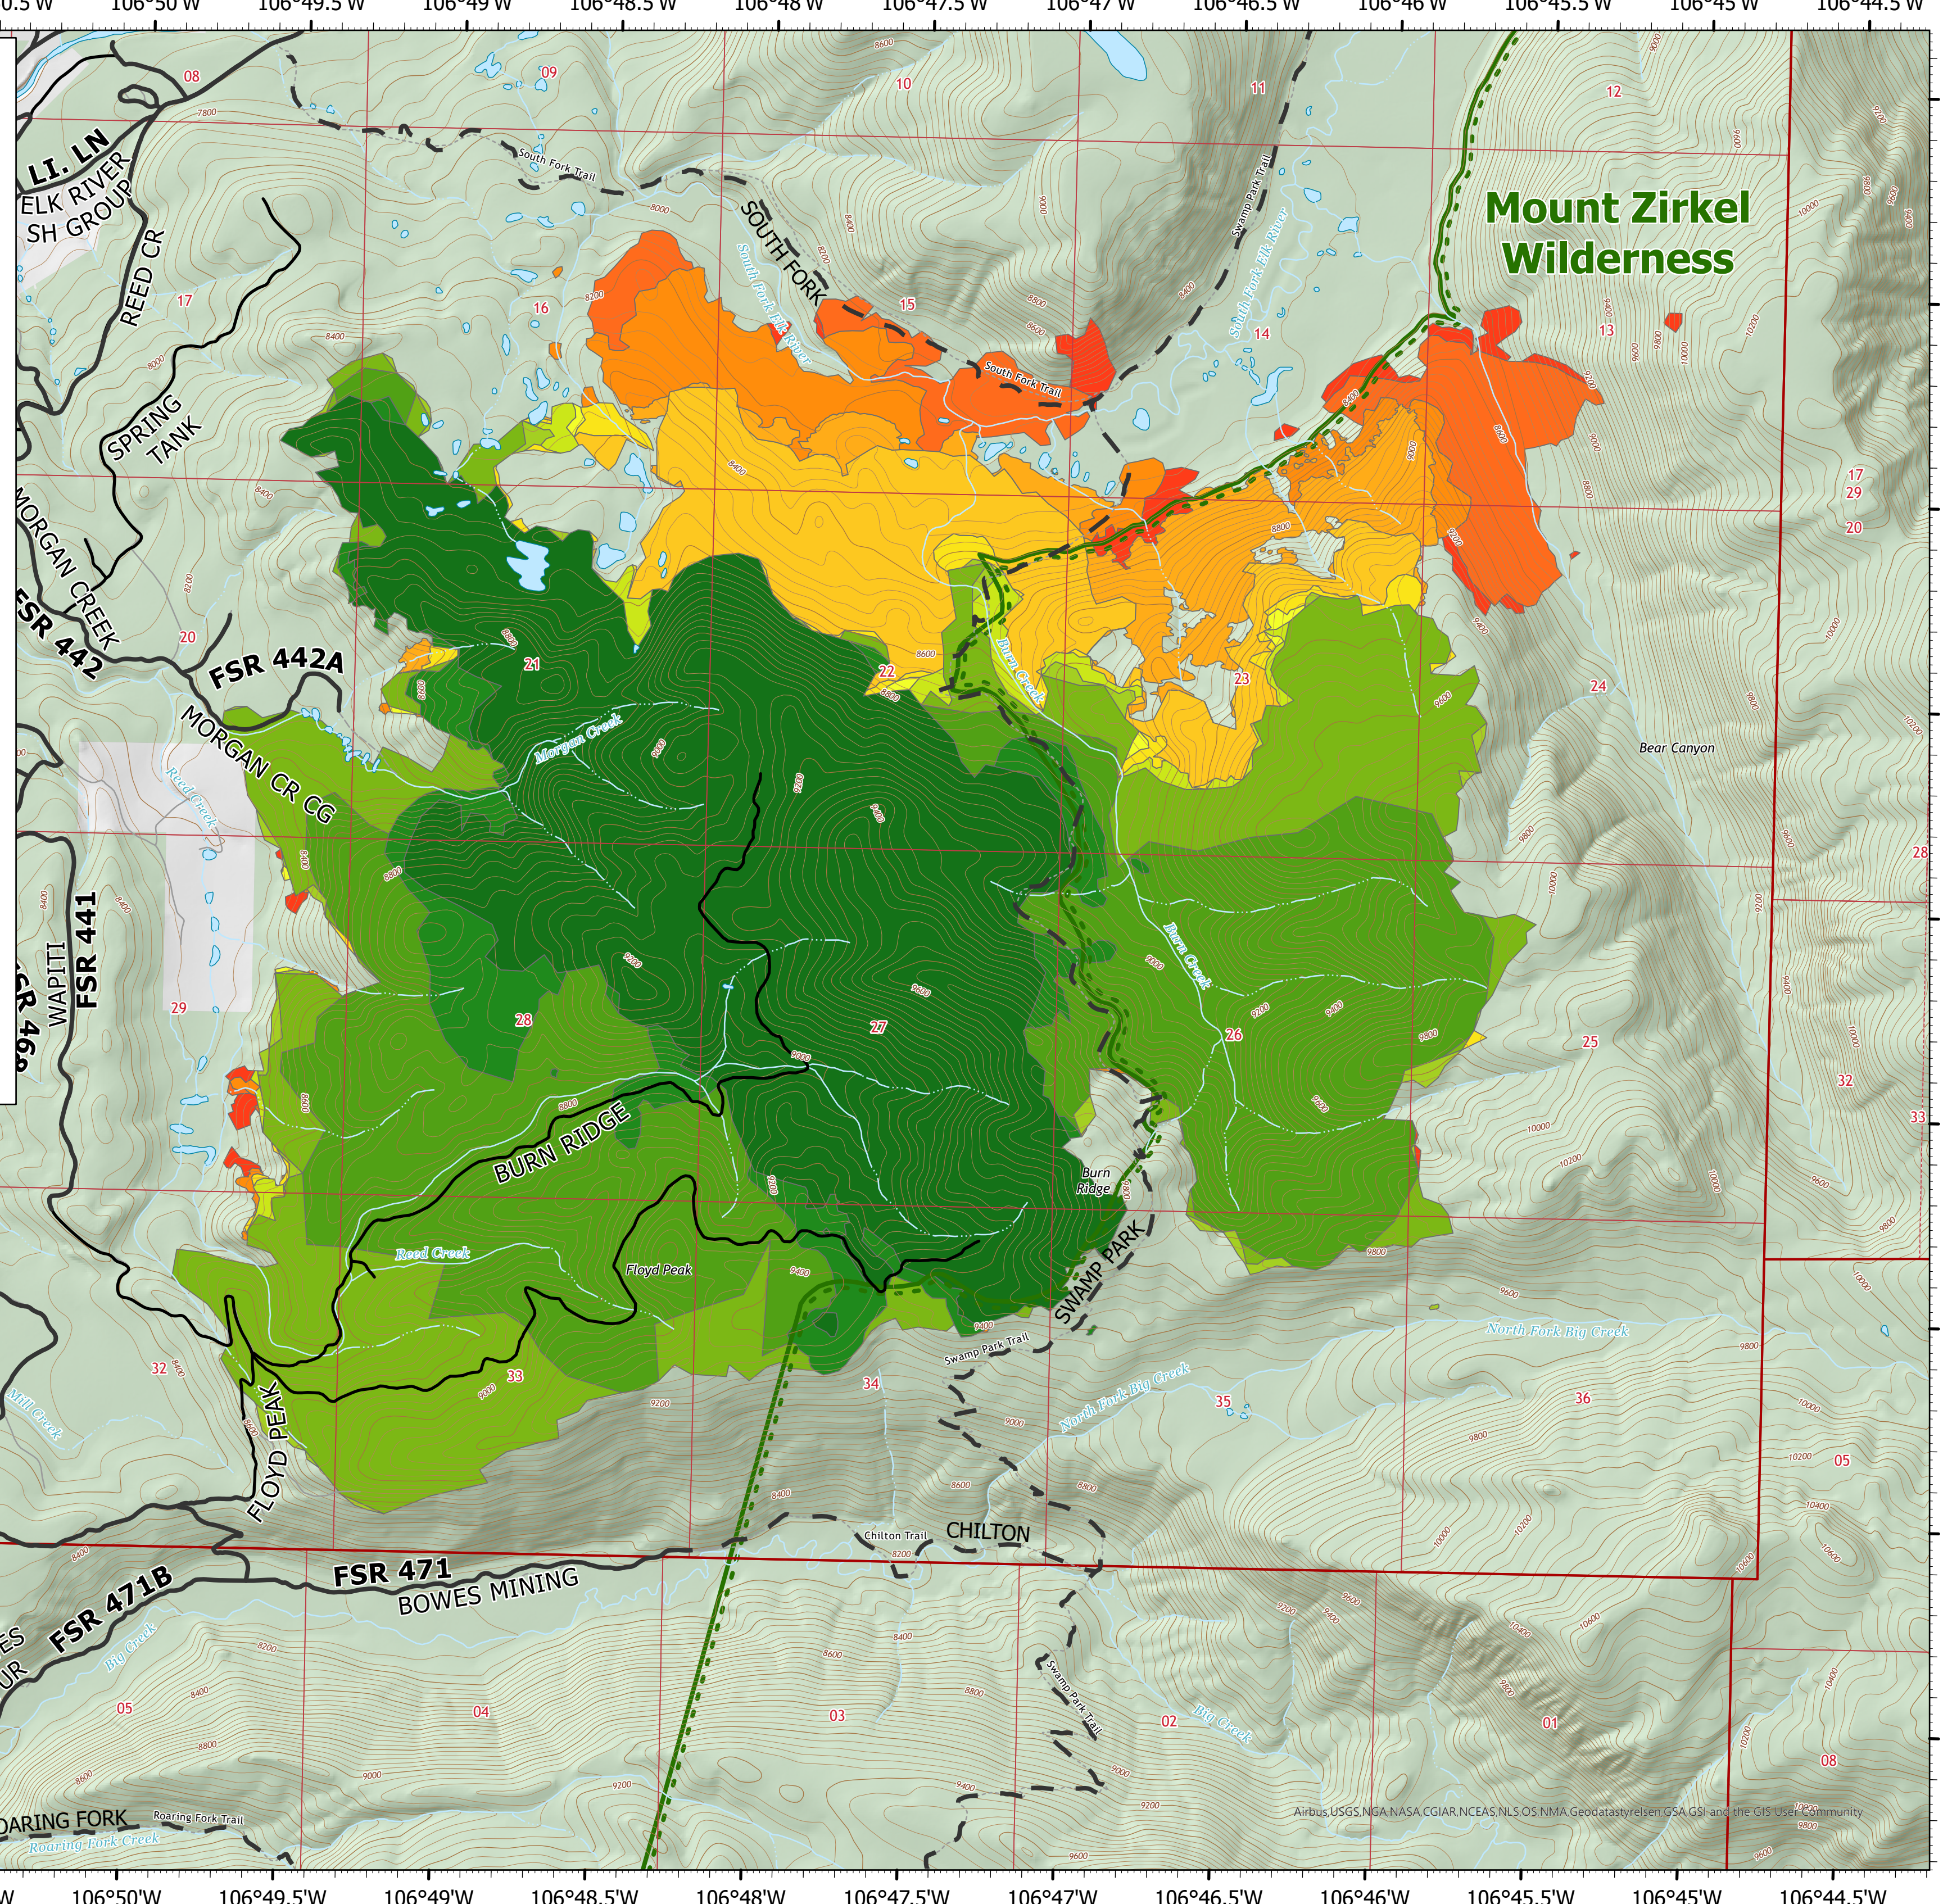

# Progression Map

Morgan Creek Branch  
WY-MRF-000260  
7/23/2021

5,617 acres at 7/22/2021 1416 hrs

### Fire Progression

- 07/10 1053, 1666ac
- 07/10 1829, 261ac
- 07/11 1900, 1467ac
- 07/14 1217, 901ac
- 07/15 1224, 37ac
- 07/16 1133, 55ac
- 07/17 1100, 8ac
- 07/18 1058, 46ac
- 07/19 1126, 455ac
- 07/19 2030, 220ac
- 07/20 1130, 190ac
- 07/21 1127, 242ac
- 07/22 1416, 69ac

- Major Roads
- Local Road
- Road\_Core
- Trail (Motor Vehicle)
- Trail
- Ownership
  - Forest Service
  - Private
  - Wilderness

S. Zimmer  
7/22/2021 1745  
North American 1983 Datum  
LatLong Grid