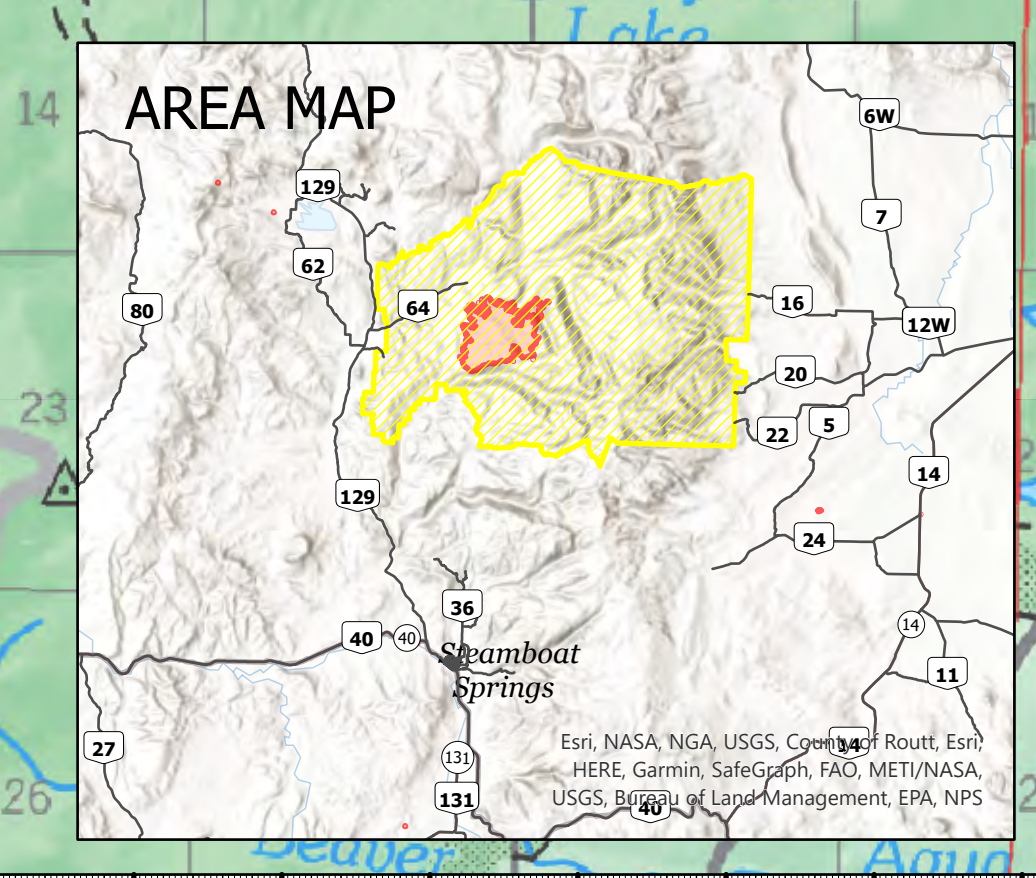

PIO
Morgan Creek Branch
WY-MRF-000260
7/24/2021

5,651 acres at 7/23/2021 1345 hrs

- Division Break
- Closure
- Wildfire Daily Fire Perimeter
- Historic Fires 2000-2021

7/23/2021 2023
Acres from IR (MMA)
North American 1983 Datum, Lat/Long
Grid