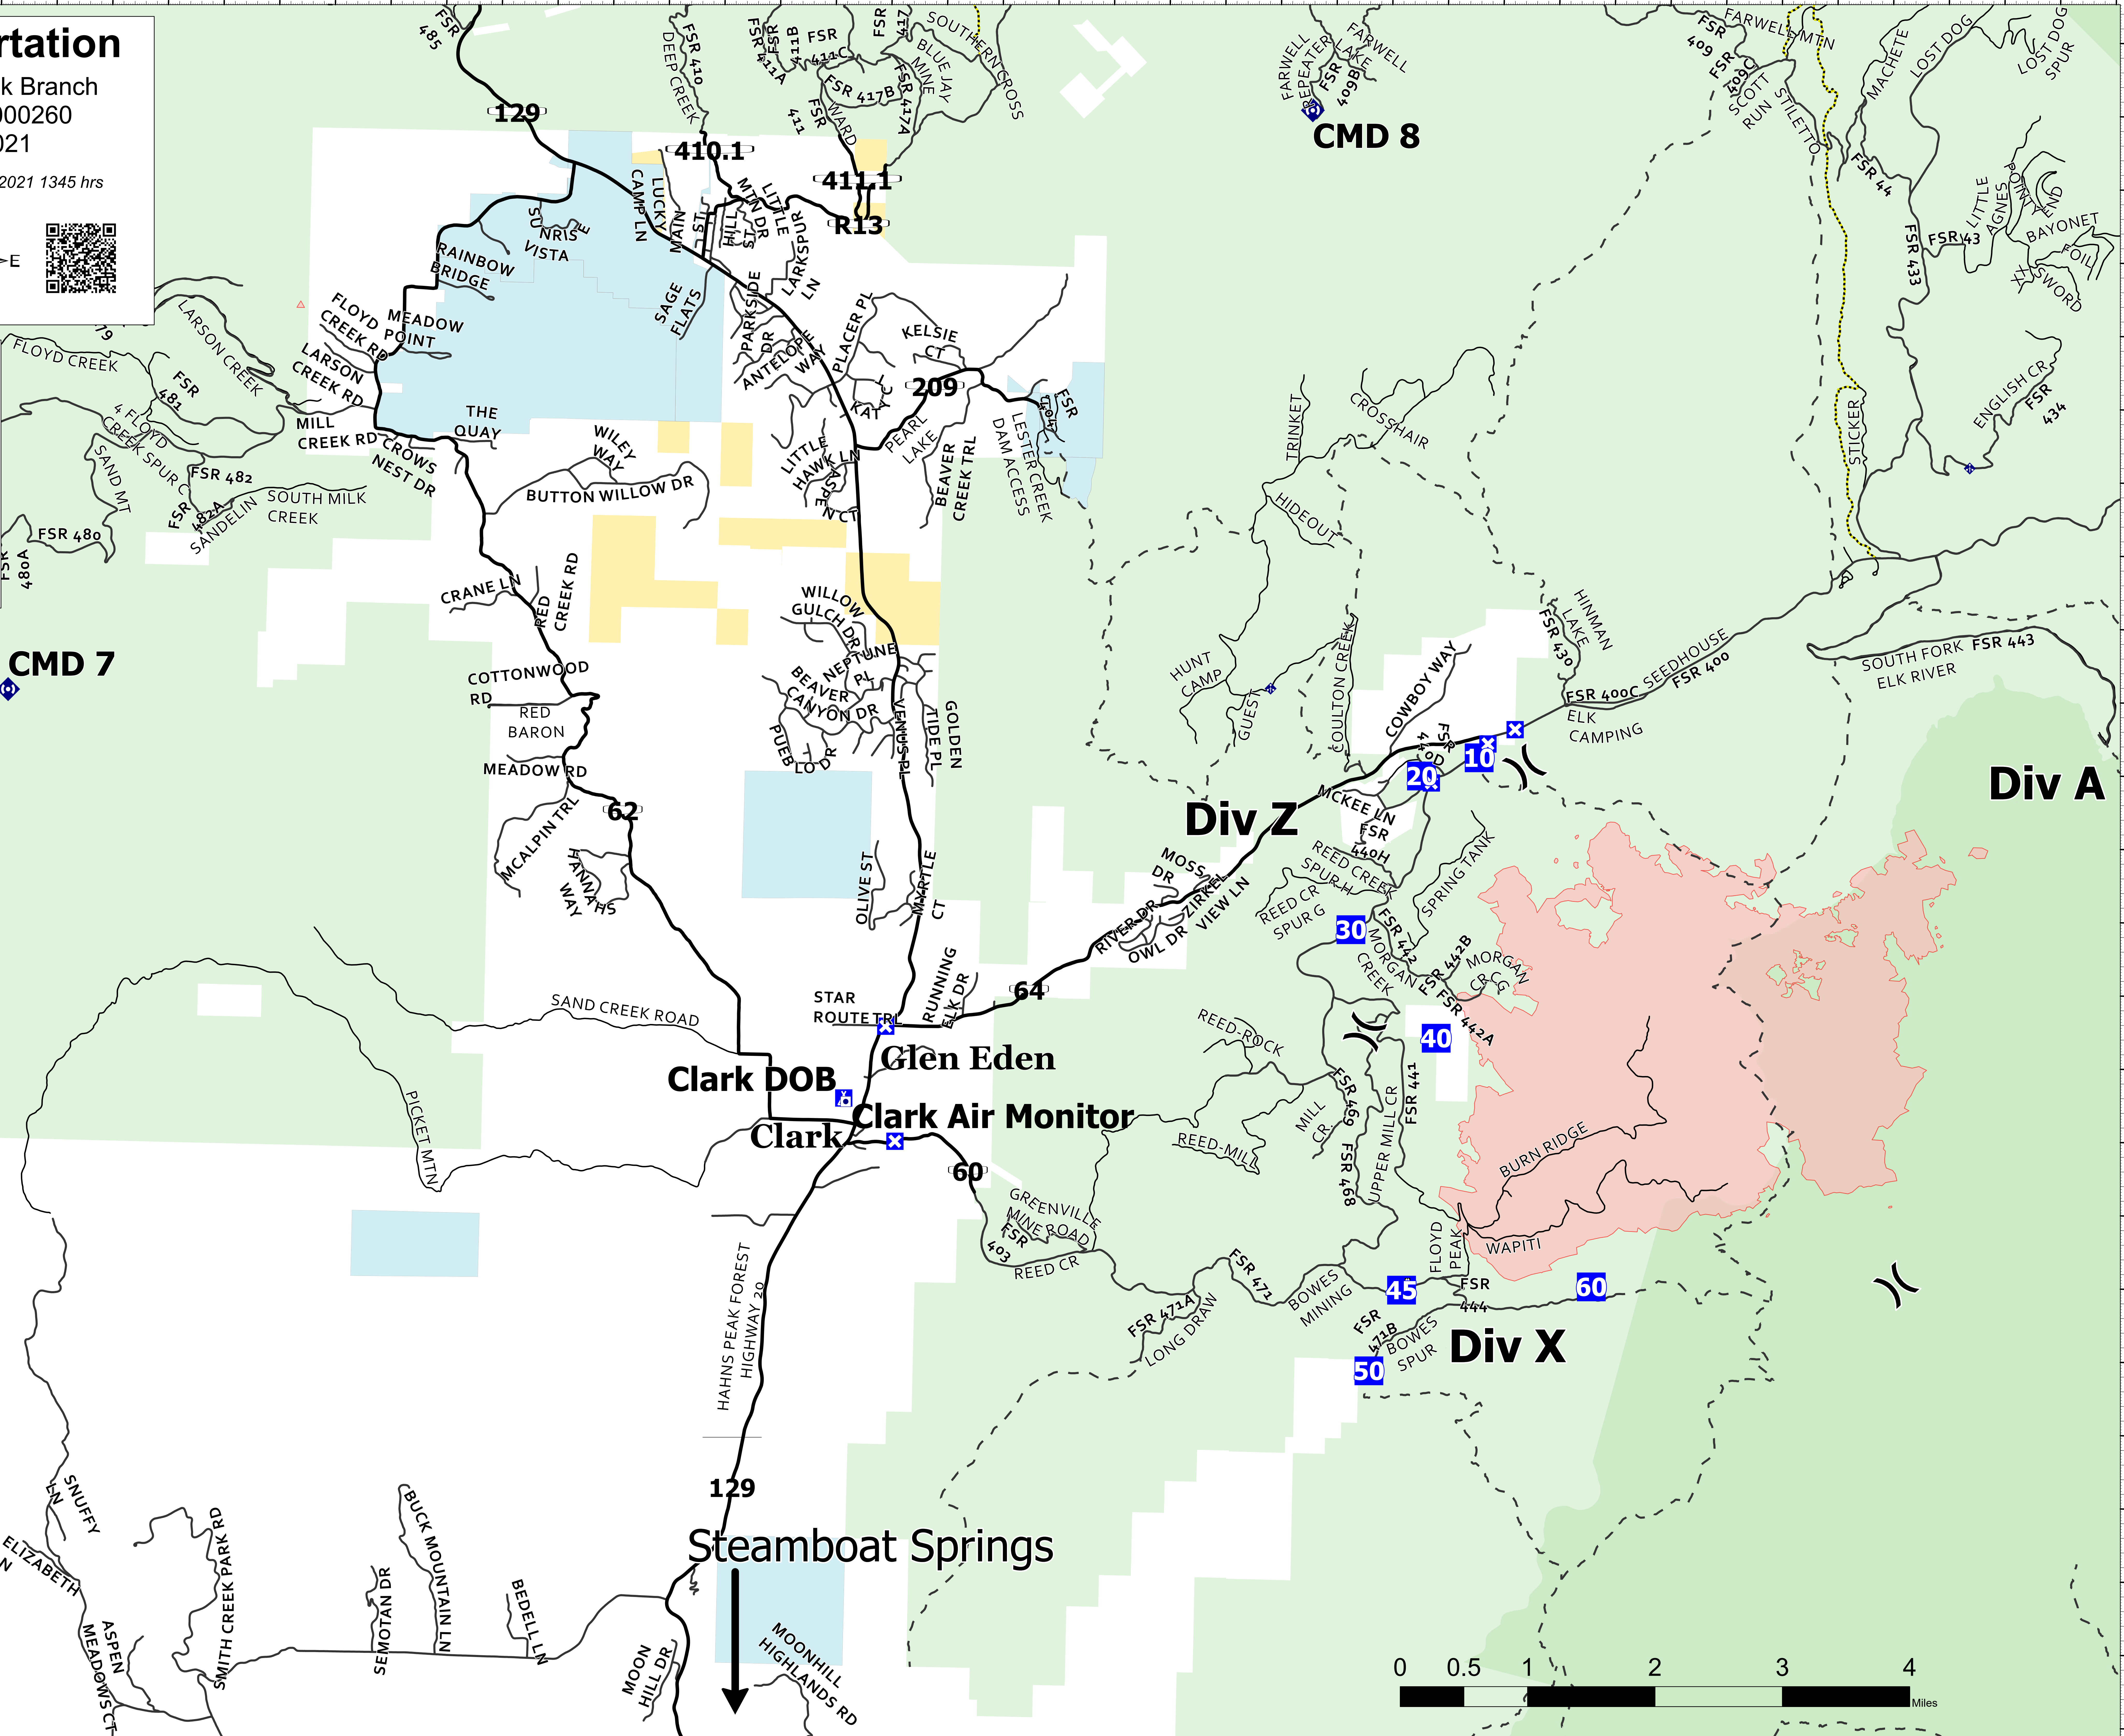

Transportation

Morgan Creek Branch
WY-MRF-000260
7/24/2021

5,651 acres at 7/23/2021 1345 hrs

- Air Quality Station
- Division Break
- Drop Point
- Closure
- Camp
- Lookout
- Mobile Weather Unit
- Repeater
- Major Roads
- Local Road
- Trail (Motor Vehicle)
- Trail (Non-Motorized)
- Wildfire Daily Fire Perimeter

CMD 7

CMD 8

Div A

Div Z

Div X

Clark DOB
Glen Eden
Clark Air Monitor
Clark

Steamboat Springs

dsinton
7/23/2021 2058
Acres from IR (MMA)
North American 1983 Datum.
LatLong Grid